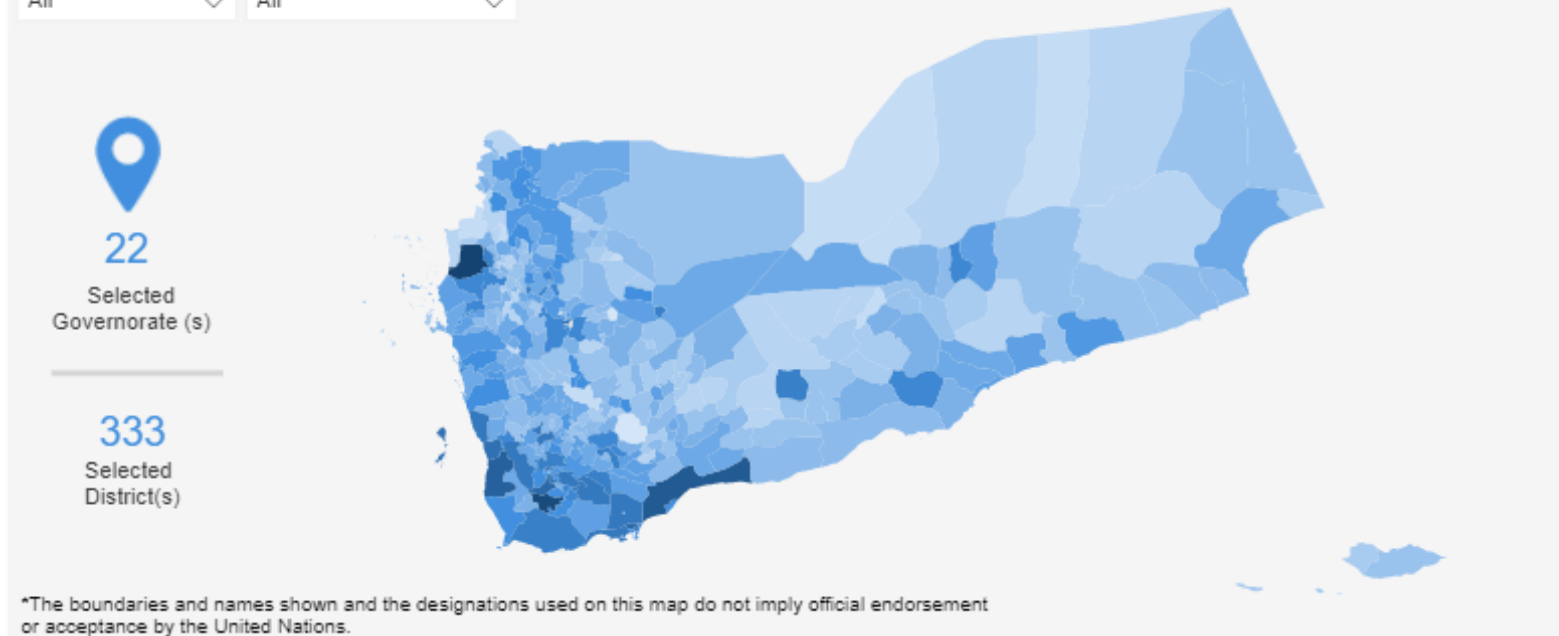

FSAC 39	RRM 16	Nutrition 32	Health 36	WASH 34	Protection 35	Shelter 15	CCCM 6	Education 3	RMMS 9	
98 Active Organizations							Refresh dashboard		2019 presence dashboard	2018 presence dashboard
10 UN Agencies		34 International NGOs			54 National NGOs					

Select Governorate:

Select District: