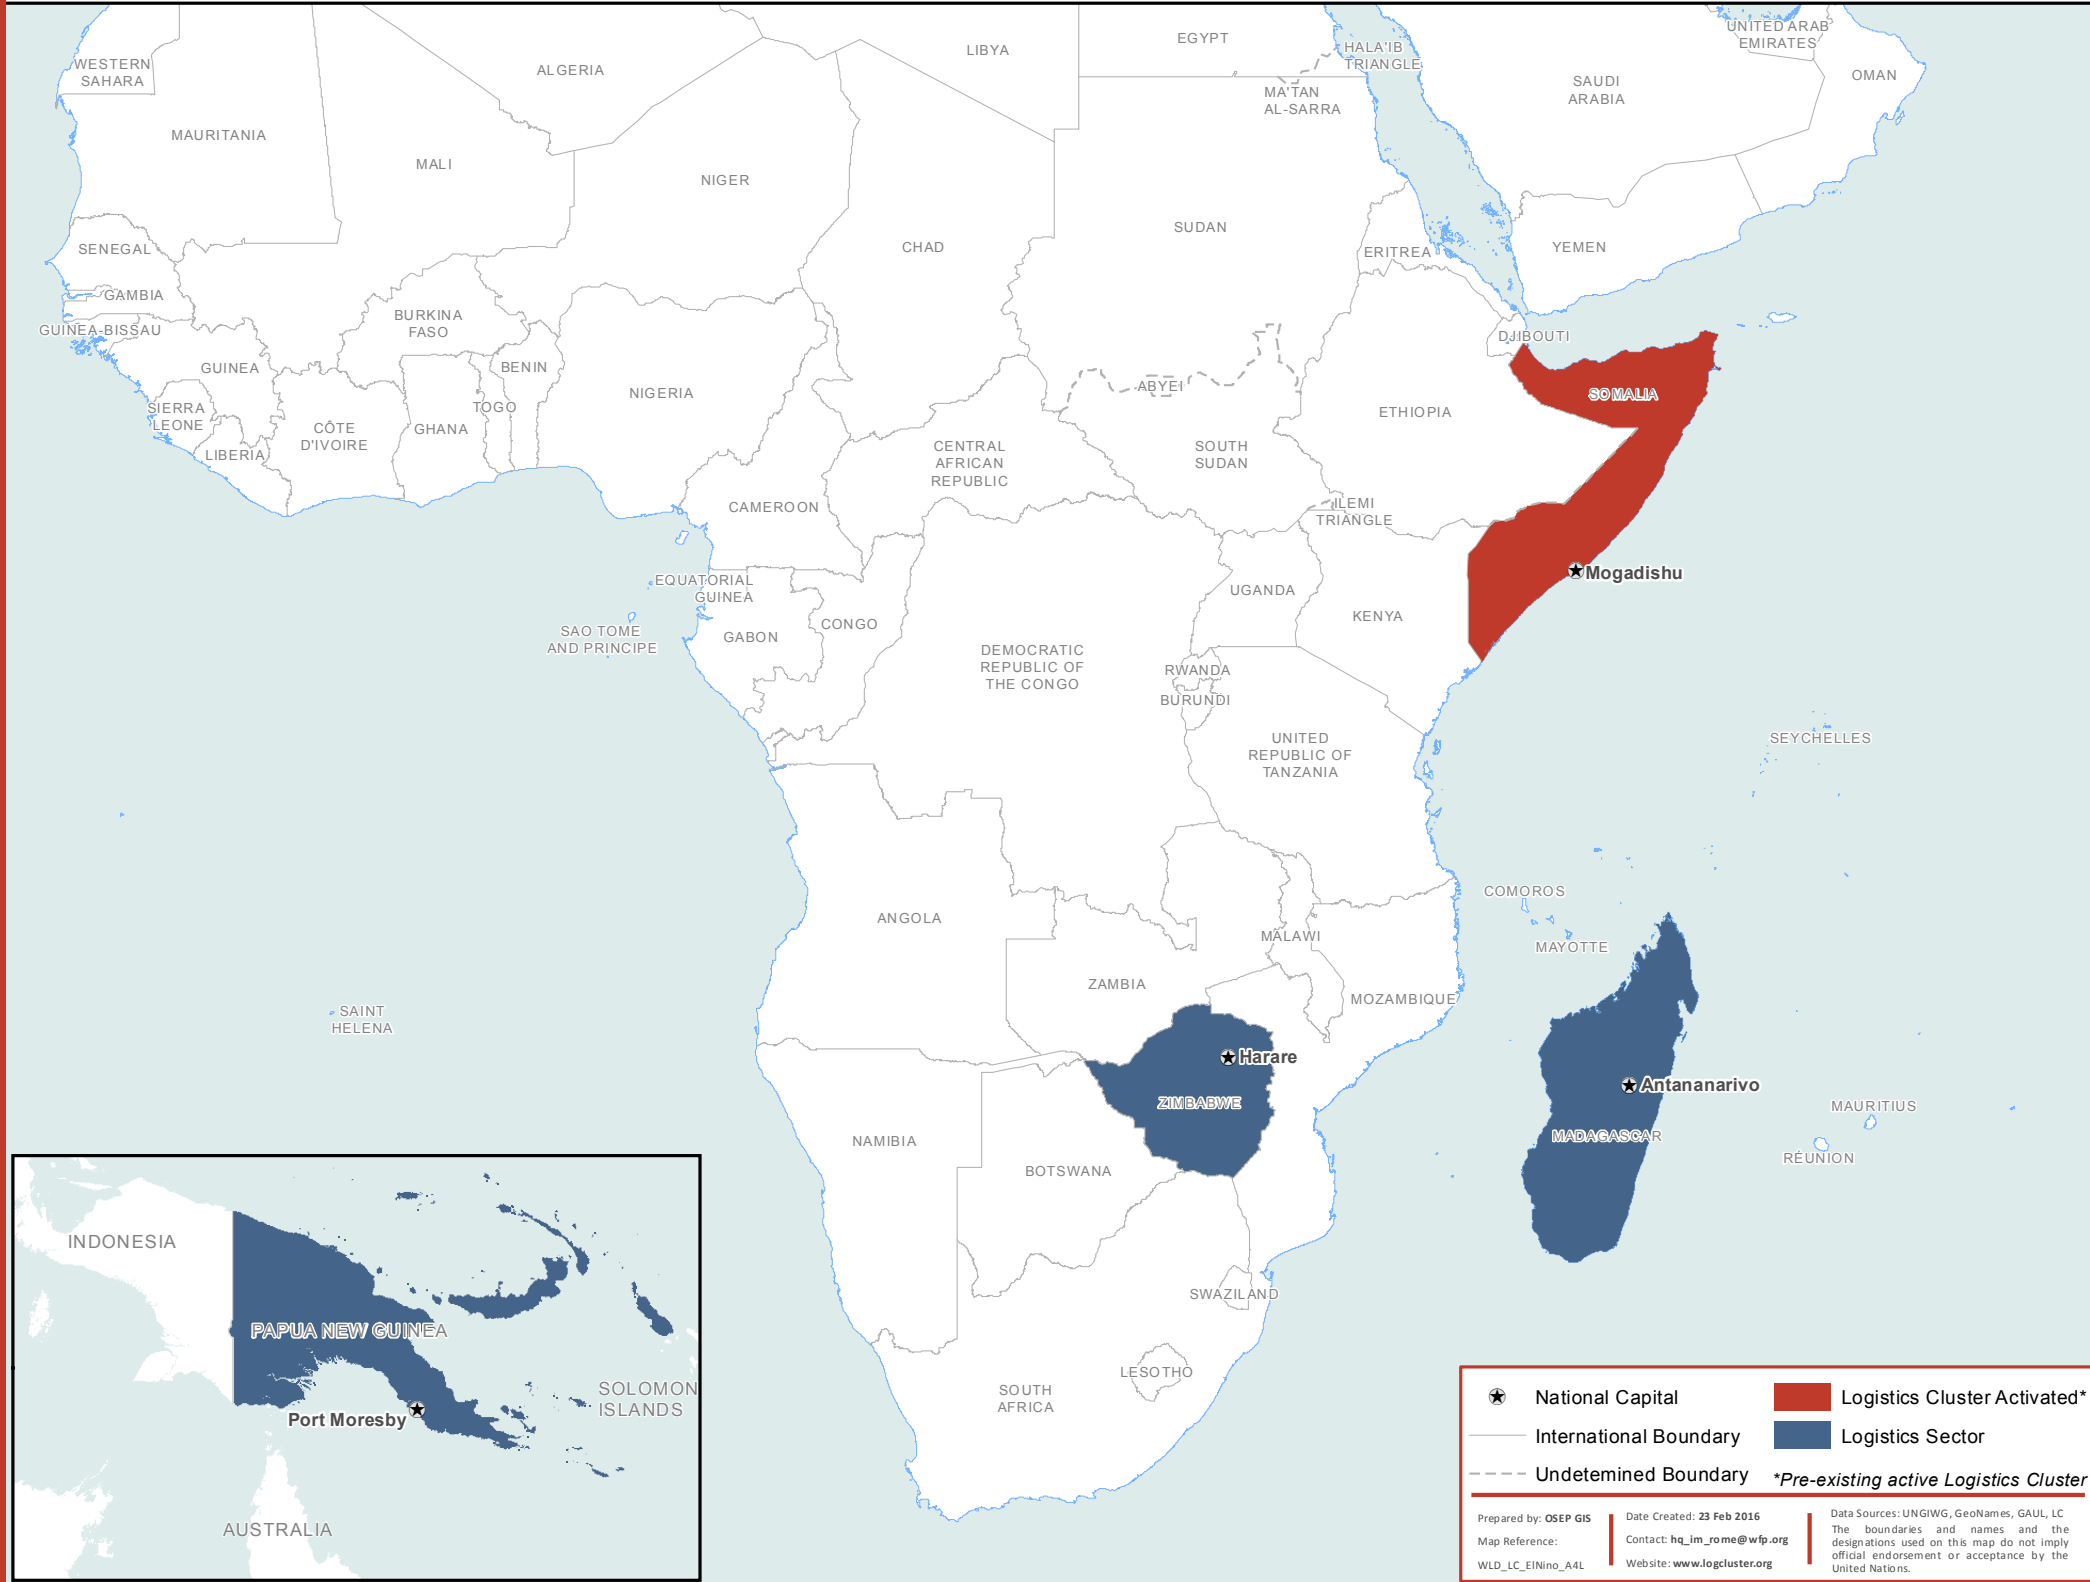

El Nino affected countries with active Logistics Cluster/Sector operations

★ National Capital	■ Logistics Cluster Activated*
— International Boundary	■ Logistics Sector
- - - Undetermined Boundary	*Pre-existing active Logistics Cluster

Prepared by: OSEP GIS | Date Created: 23 Feb 2016 | Data Sources: UNGIWG, GeoNames, GAUL, LC
 Map Reference: WLD_LC_ElNino_A4L | Contact: hq_lm_rome@wfp.org | The boundaries and names and the designations used on this map do not imply official endorsement or acceptance by the United Nations.
 Website: www.logcluster.org