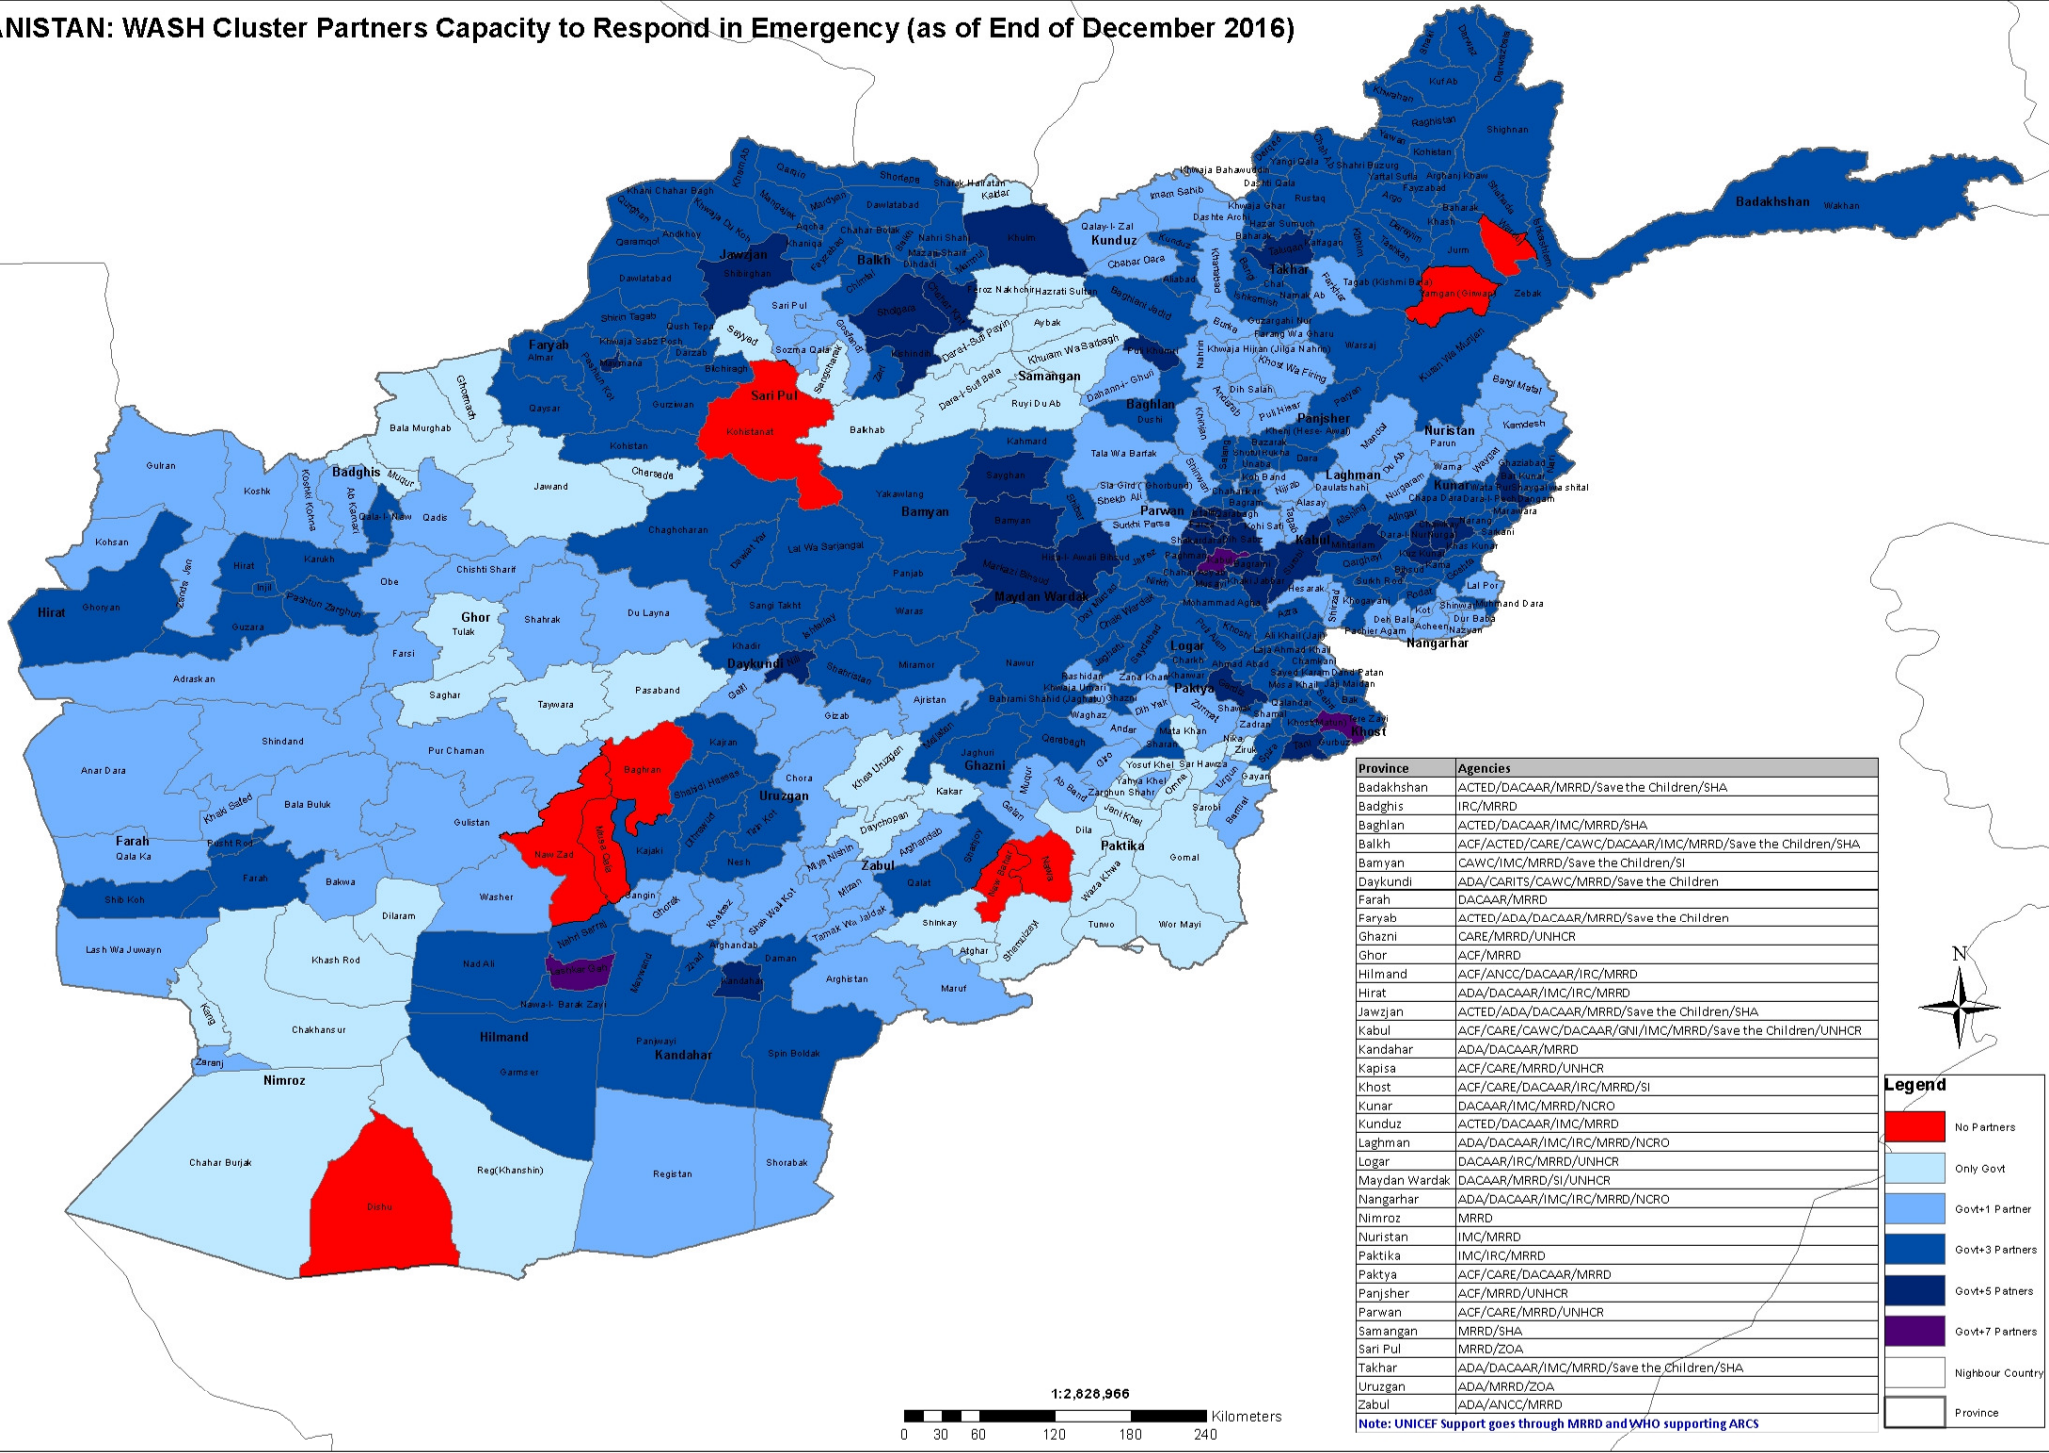

AFGHANISTAN: WASH Cluster Partners Capacity to Respond in Emergency (as of End of December 2016)

Province	Agencies
Badakhshan	ACTED/DACAAR/MRRD/save the Children/SHA
Badghis	IRC/MRRD
Baghlan	ACTED/DACAAR/IRC/MRRD/SHA
Balkh	ACF/ACTED/CARE/CAWC/DACAAR/IRC/MRRD/Save the Children/SHA
Bamyan	CAWC/IRC/MRRD/Save the Children/SI
Daykundi	ADA/CARITS/CAWC/MRRD/Save the Children
Farah	DACAAR/MRRD
Faryab	ACTED/ADA/DACAAR/MRRD/Save the Children
Ghazni	CARE/MRRD/UNHCR
Ghor	ACF/MRRD
Hilmand	ACF/ANCC/DACAAR/IRC/MRRD
Hirat	ADA/DACAAR/IRC/MRRD
Jawzjan	ACTED/ADA/DACAAR/MRRD/Save the Children/SHA
Kabul	ACTED/CARE/CAWC/DACAAR/GNI/IRC/MRRD/Save the Children/UNHCR
Kandahar	ADA/DACAAR/MRRD
Kapisa	ACF/CARE/MRRD/UNHCR
Khost	ACF/CARE/DACAAR/IRC/MRRD/SI
Kunar	DACAAR/IRC/MRRD/NCRO
Kunduz	ACTED/DACAAR/IRC/MRRD
Laghman	ADA/DACAAR/IRC/IRC/MRRD/NCRO
Logar	DACAAR/IRC/MRRD/UNHCR
Maydan Wardak	DACAAR/MRRD/SI/UNHCR
Nangarhar	ADA/DACAAR/IRC/IRC/MRRD/NCRO
Nimroz	MRRD
Nuristan	IMC/MRRD
Paktika	IMC/IRC/MRRD
Paktya	ACF/CARE/DACAAR/MRRD
Panjsher	ACF/MRRD/UNHCR
Parwan	ACF/CARE/MRRD/UNHCR
Samangan	MRRD/SHA
Sari Pul	MRRD/ZOA
Takhar	ADA/DACAAR/IRC/MRRD/Save the Children/SHA
Uruzgan	ADA/MRRD/ZOA
Zabul	ADA/ANCC/MRRD

Note: UNICEF Support goes through MRRD and WHO supporting ARCS

Legend

- No Partners
- Only Govt
- Govt+1 Partner
- Govt+3 Partners
- Govt+5 Patners
- Govt+7 Partners
- Neighbour Country
- Province