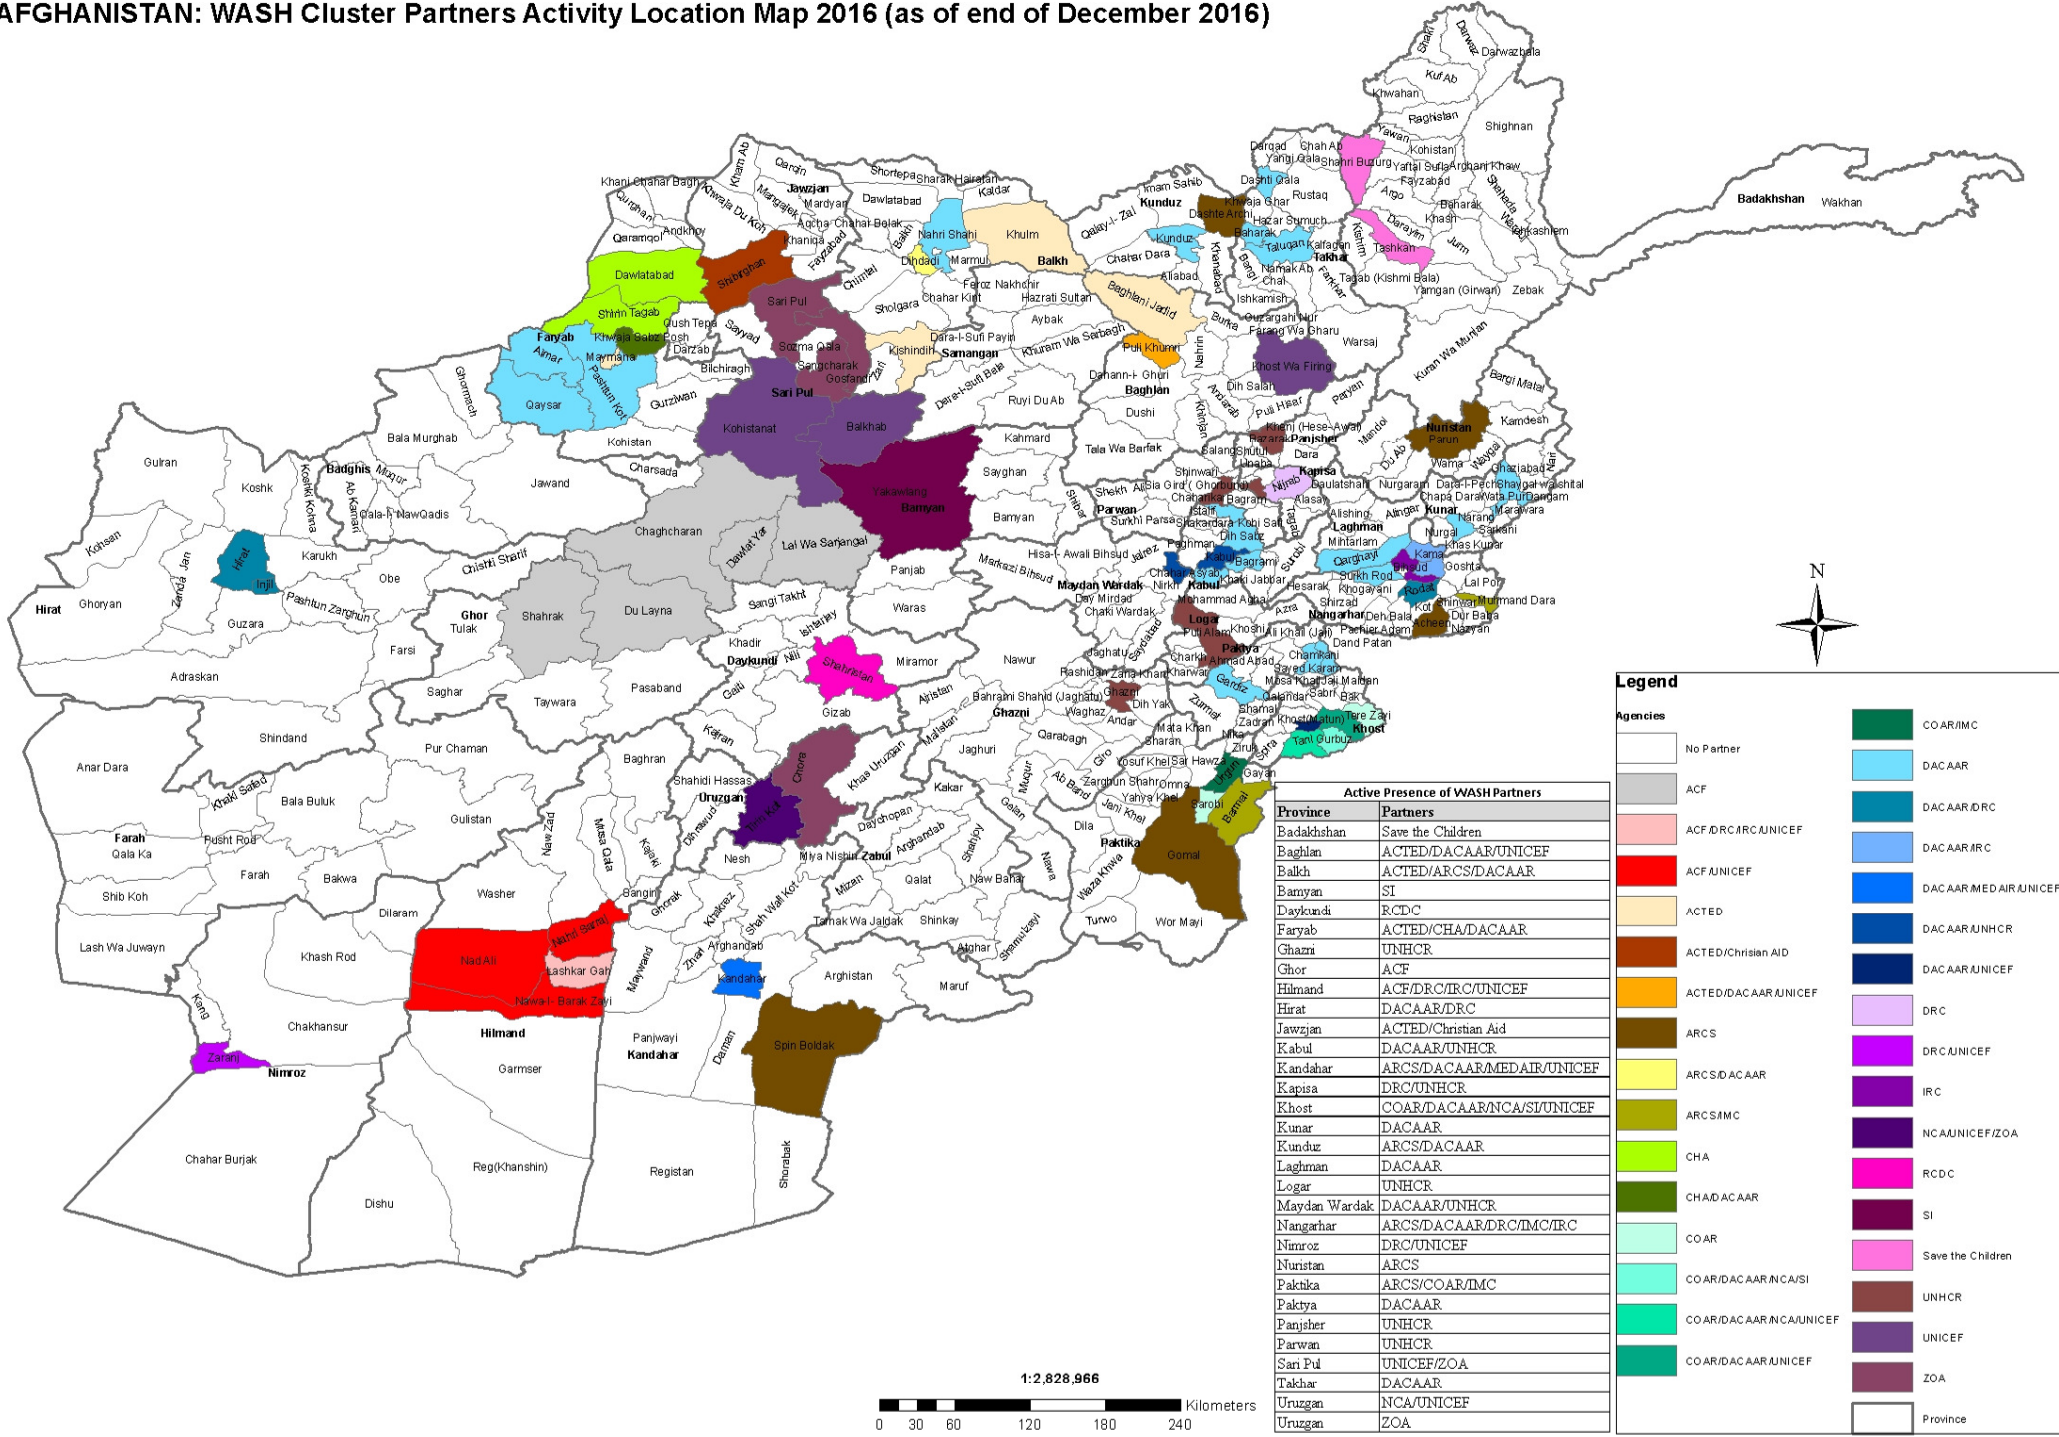

AFGHANISTAN: WASH Cluster Partners Activity Location Map 2016 (as of end of December 2016)

Active Presence of WASH Partners	
Province	Partners
Badakhshan	Save the Children
Baghlan	ACTED/DACAAR/UNICEF
Balkh	ACTED/ARCS/DACAAR
Bamyan	SI
Daykundi	RCDC
Faryab	ACTED/CHA/DACAAR
Ghazni	UNHCR
Ghor	ACF
Hilmand	ACF/DRC/IRC/UNICEF
Hirat	DACAAR/DRC
Jawzjan	ACTED/Christian Aid
Kabul	DACAAR/UNHCR
Kandahar	ARCS/DACAAR/MEDIAIR/UNICEF
Kapisa	DRC/UNHCR
Khost	COAR/DACAAR/NCA/SI/UNICEF
Kunar	DACAAR
Kunduz	ARCS/DACAAR
Laghman	DACAAR
Logar	UNHCR
Maydan Wardak	DACAAR/UNHCR
Nangarhar	ARCS/DACAAR/DRC/IMC/IRC
Nimroz	DRC/UNICEF
Nunistan	ARCS
Paktika	ARCS/COAR/IMC
Paktya	DACAAR
Panjsher	UNHCR
Parwan	UNHCR
Sari Pul	UNICEF/ZOA
Takhar	DACAAR
Uruzgan	NCA/UNICEF
Uruzgan	ZOA

1:2,828,966
0 30 60 120 180 240 Kilometers