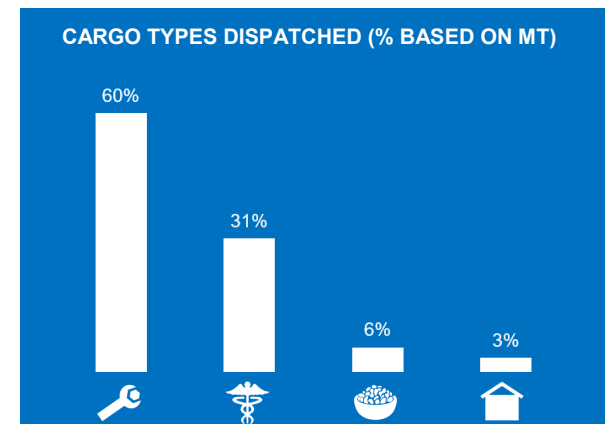

CARGO DISPATCHED
637 MT

VALUE OF GOODS DISPATCHED
6.56 million (USD)

TOTAL SHIPMENTS
40

PARTNERS SERVED
8

Cargo dispatched since 12/03/2015

Via Air → Via Sea and Road → Via Air and Road → Via Road → Via Sea →

Since the escalation of the conflict in March 2015, UNHRD has supported 8 Partners responding to the crisis by sending 637 MT of critical relief items, equipment and medical supplies to Djibouti and Yemen. Most recently, UNHRD dispatched vehicles, medicines, and Mobile Storage Units.

For information about stocks available for emergency deployment through UNHRD's Loan and Borrow facility, please visit www.unhrd.org or contact unhrd.customerservice@wfp.org.

With generous support from: