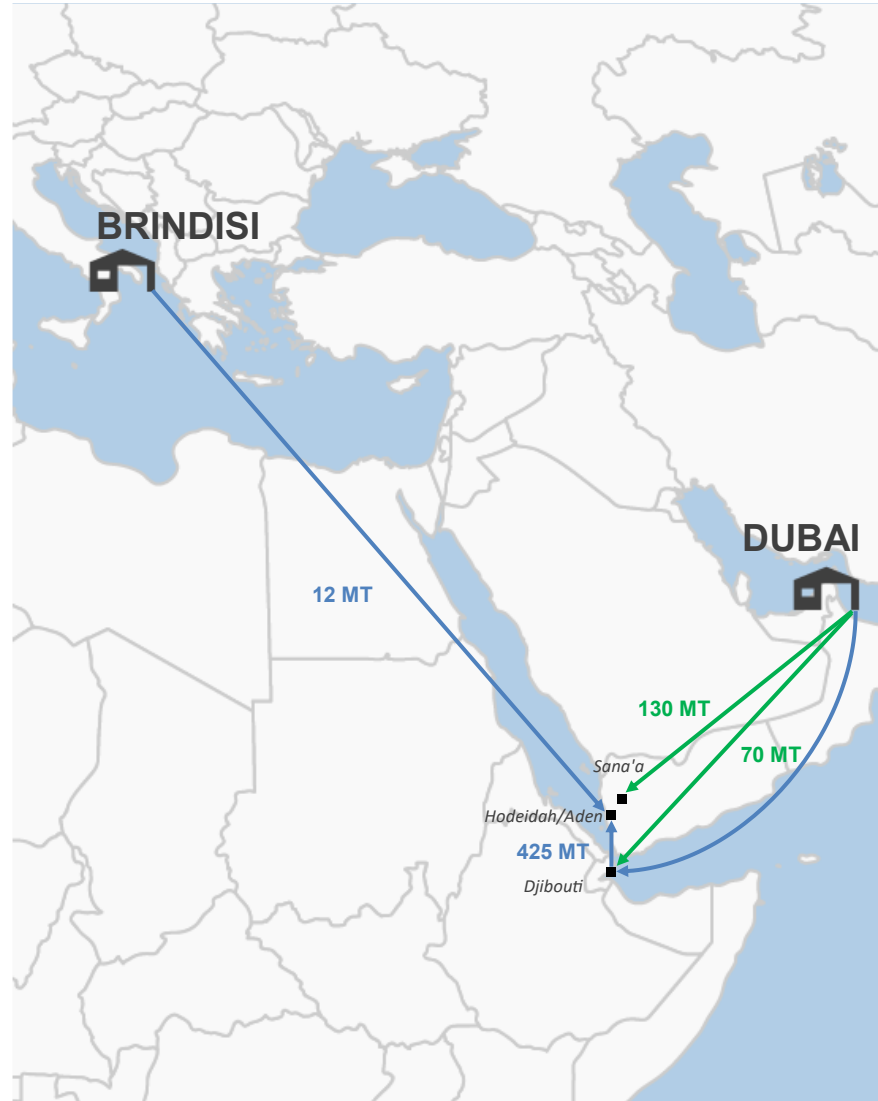

CARGO DISPATCHED
637 MT

VALUE OF GOODS DISPATCHED
6.56 million (USD)

TOTAL SHIPMENTS
40

PARTNERS SERVED
8

Cargo dispatched since 12/03/2015

Via Air → Via Sea and Road → Via Air and Road → Via Road → Via Sea →

Armored vehicles leaving the Dubai depot for Djibouti, en route to Yemen.

Since the escalation of the conflict in March 2015, UNHRD has supported 8 Partners responding to the crisis by sending 637 MT of critical relief items, equipment and medical supplies to Djibouti and Yemen. Most recently, UNHRD dispatched vehicles, medicines, and Mobile Storage Units.