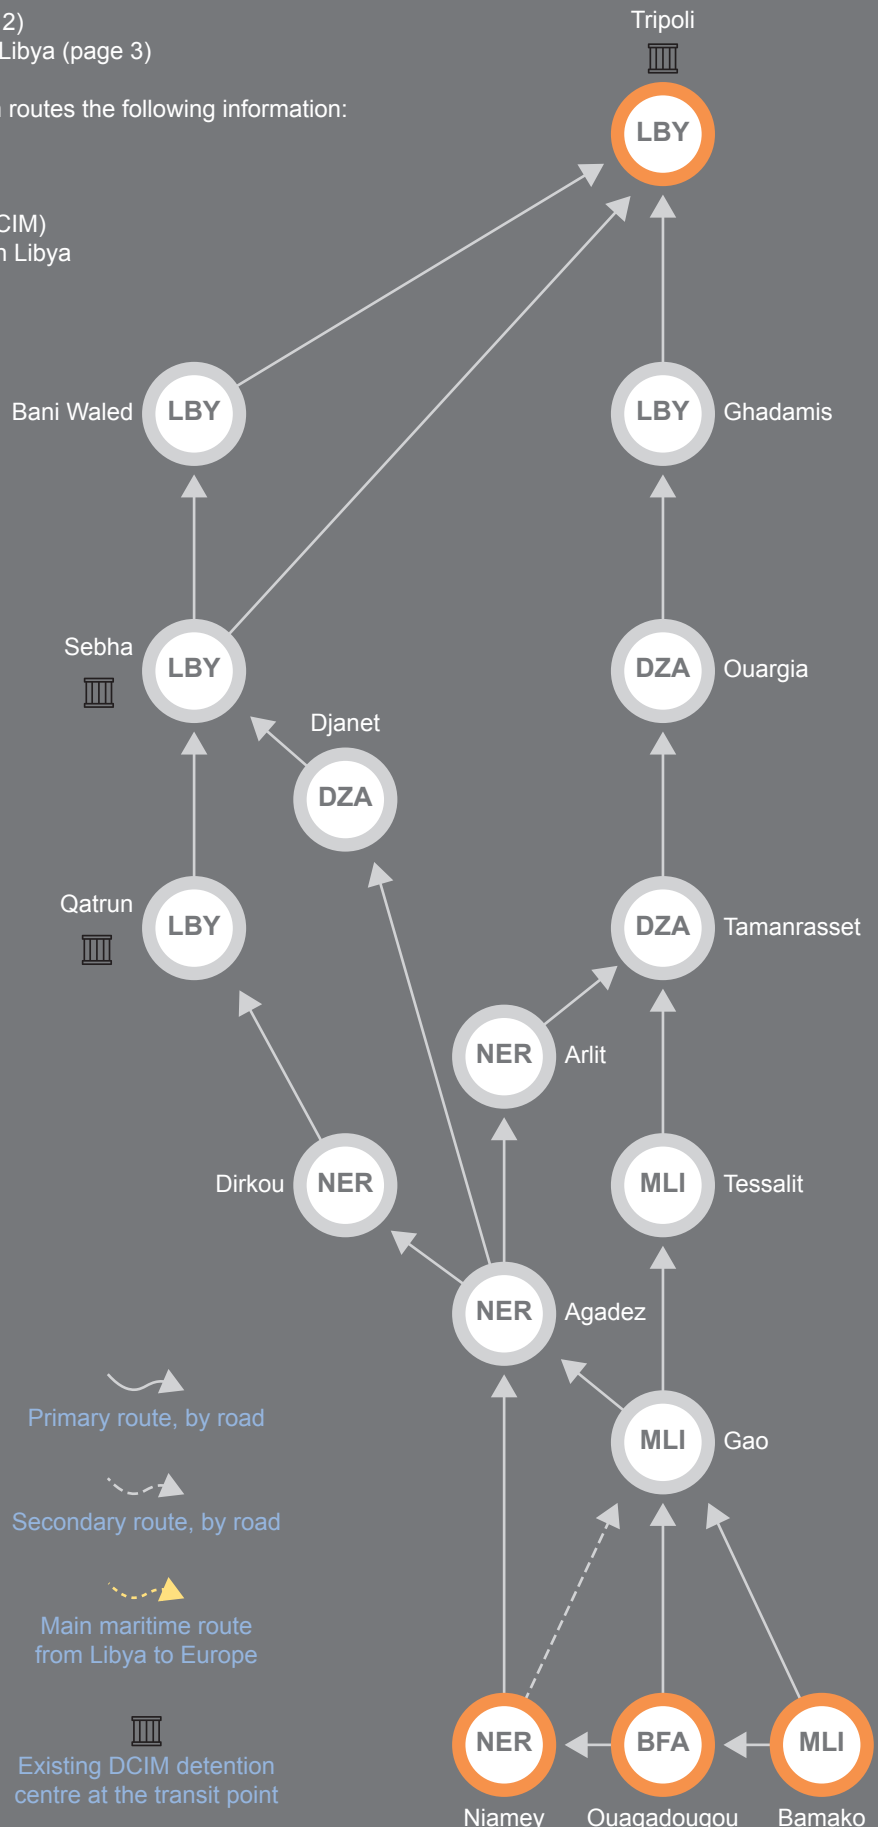

Libya: Main migration routes to and from Libya

Page 1: Main migration routes from Western Africa to Libya (May 2016)

This infographic describes the following main road and maritime migration routes:

- From Western Africa to Libya (page 1)
- From Western Africa to Italy, via Libya (page 2)
- From Eastern Africa to Italy and Greece, via Libya (page 3)

This infographic overlaps to the main migration routes the following information:

- Main transit points
- Detention Centres in Libya, controlled by the Department for Combating Illegal Migration (DCIM)
- Main disembarkment and departure points, in Libya

-  Disembarkment and departure point in Libya
-  Main transit point
-  National Capital
-  Arrival Location in Europe

Libya: Main migration routes to and from Libya

Page 2: Main migration routes from Western Africa to Italy, via Libya (May 2016)

Libya: Main migration routes to and from Libya

Page 3: Main migration routes from Eastern Africa to Italy and Greece, via Libya (May 2016)