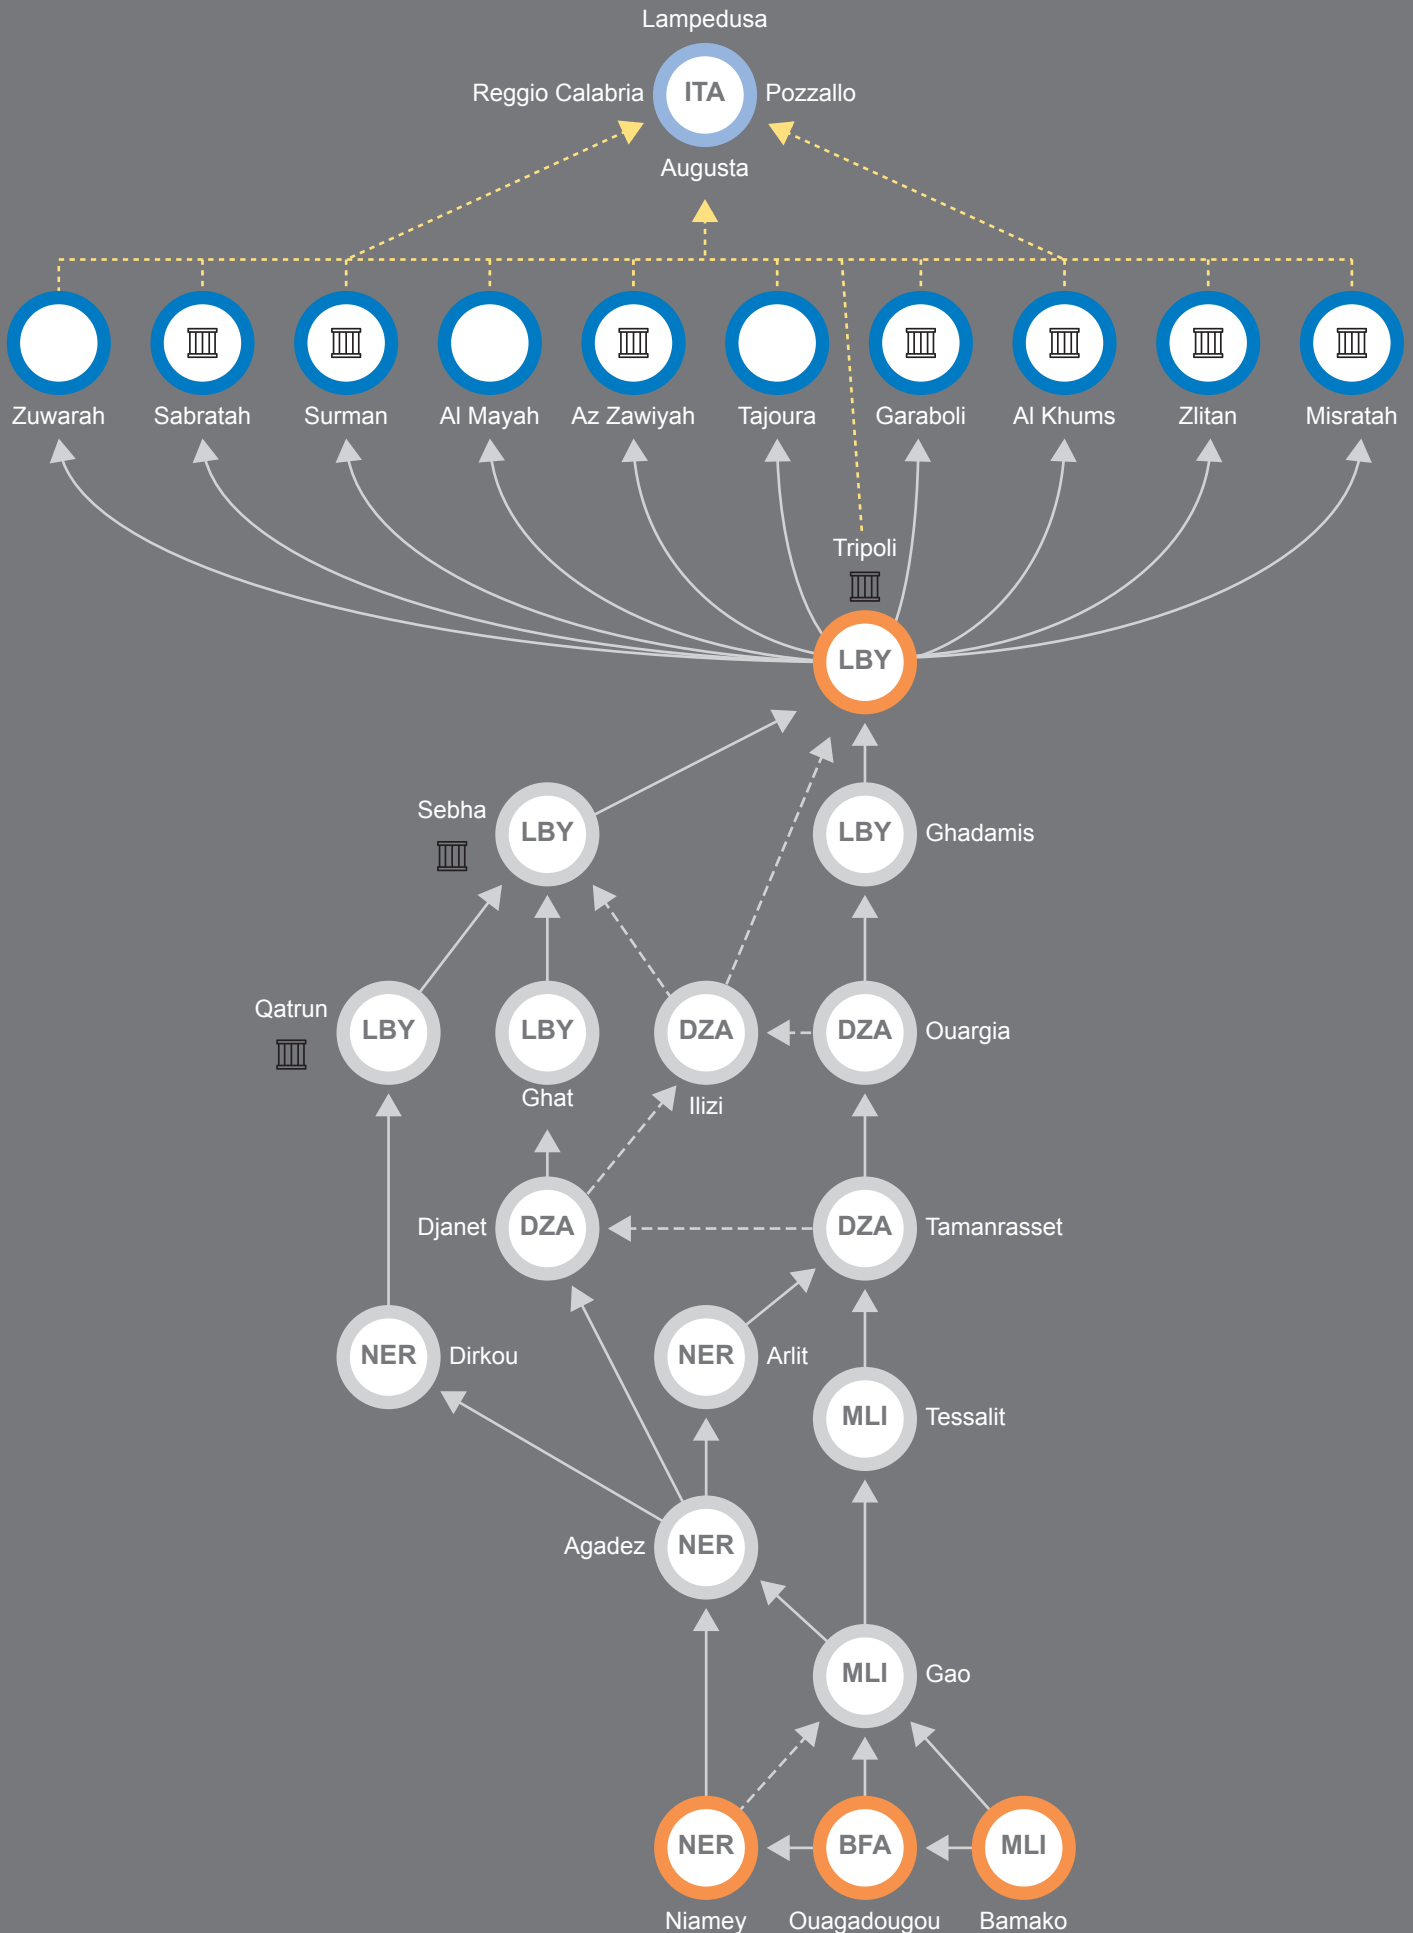

This infographic overlaps to the main migration routes the following information:

- Main transit points
- Detention Centres in Libya, controlled by the Department for Combating Illegal Migration (DCIM)
- Main disembarkment and departure points, in Libya

List of Country Codes

- MLI** — Mali
- BFA** — Burkina Faso
- NER** — Niger
- DZA** — Algeria
- EGY** — Egypt
- ITA** — Italy
- GRC** — Greece
- SDN** — Sudan
- LBY** — Libya

- NER** — Country Code
- Niamey — Settlement name

-  Disembarkment and departure point in Libya
-  Main transit point
-  National Capital
-  Arrival Location in Europe

Libya: Main migration routes to and from Libya

Page 2: Main migration routes from Western Africa to Italy, via Libya (May 2016)

Libya: Main migration routes to and from Libya

Page 3: Main migration routes from Eastern Africa to Italy and Greece, via Libya (May 2016)