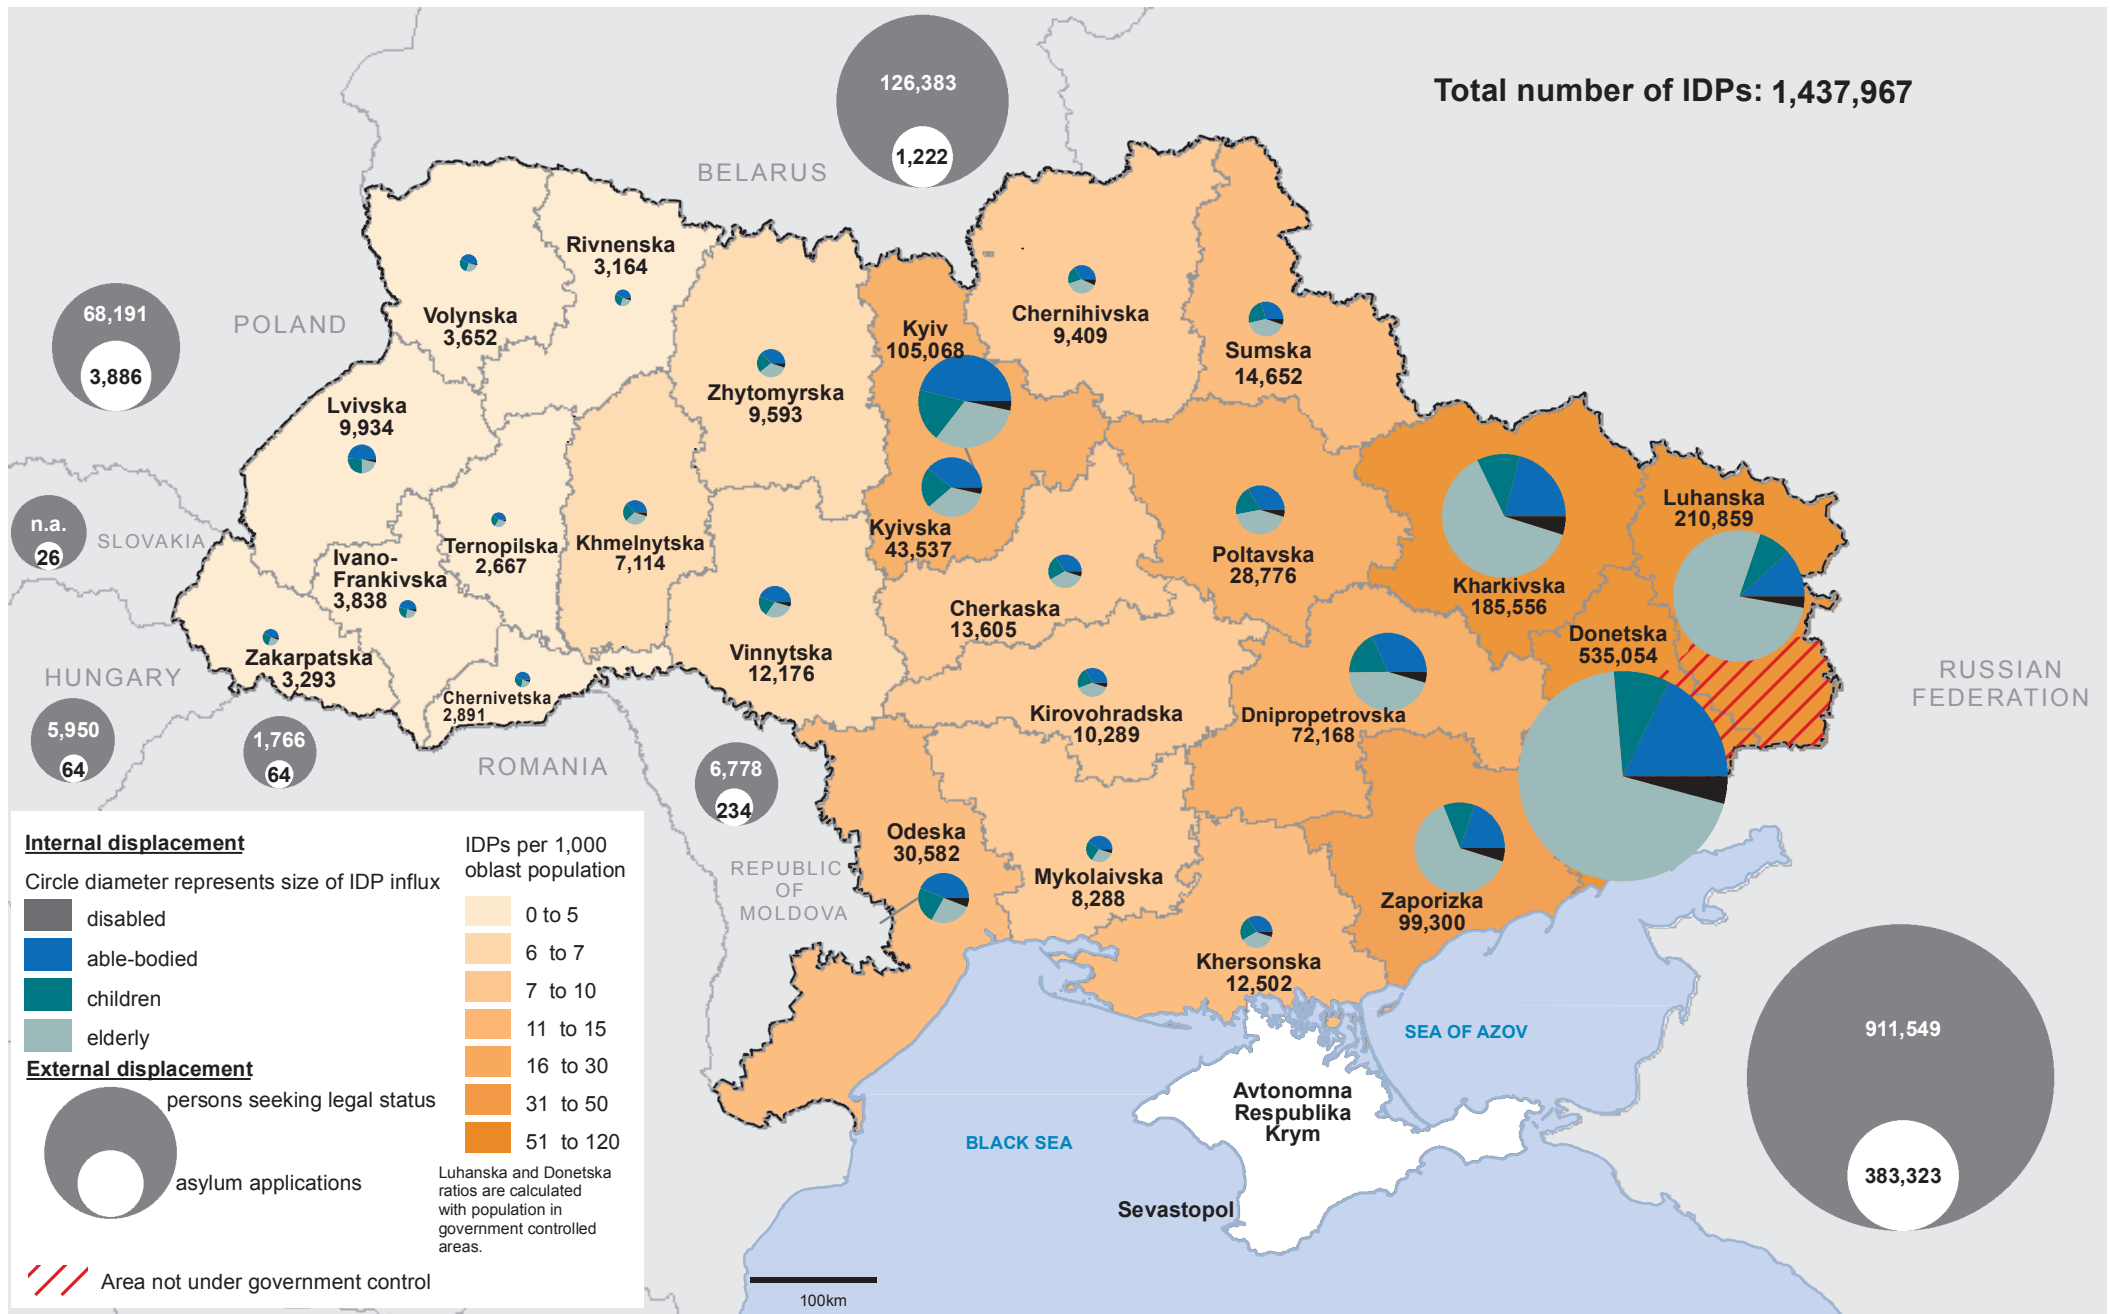

# Ukraine: Overview of population displacement (as of 14 August 2015)

The boundaries and names shown and the designations used on this map do not imply official endorsement or acceptance by the United Nations. **Internal Displacement:** Data provided by the Ministry of Social Policy, as of 14 August. **External displacement:** Figures reported to UNHCR by Government Asylum Authorities as of 2 August for Hungary, 9 August for Poland, 12 August for Moldova, 20 August for Belarus, 31 July for Romania, 31 May 2015 for Slovakia, and as reported by the Russian Federal Migration Service as of 4 August for the Russian Federation. | **Feedback:** OCHAUkraine@un.org | **Document:** ukr\_displacement\_14 August 2015 **Creation date:** 21/08/2015