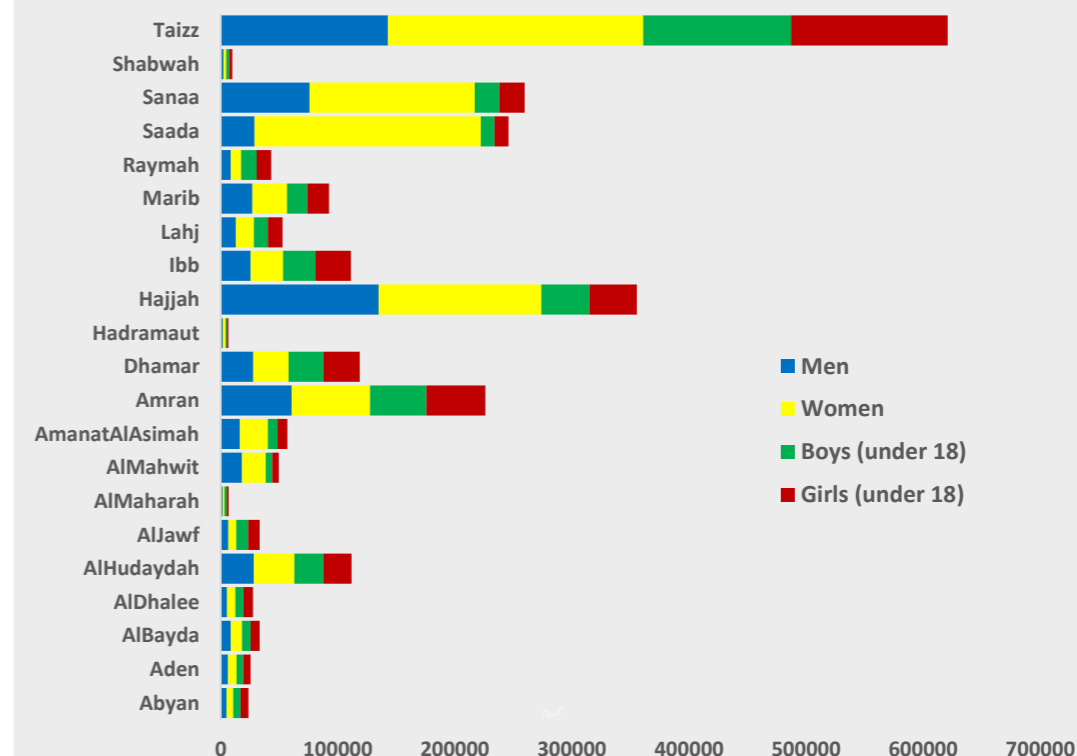

## KEY FIGURES

**2,755,916**  
Number of displaced individuals in Yemen as of 1 April 2016

**6**  
Average household size

**452,449**  
Number of displaced households in Yemen as of 1 April 2016

## IDPs by Current Governorate (INDs)

## Gender breakdown of IDPs by Current Governorate (INDs)