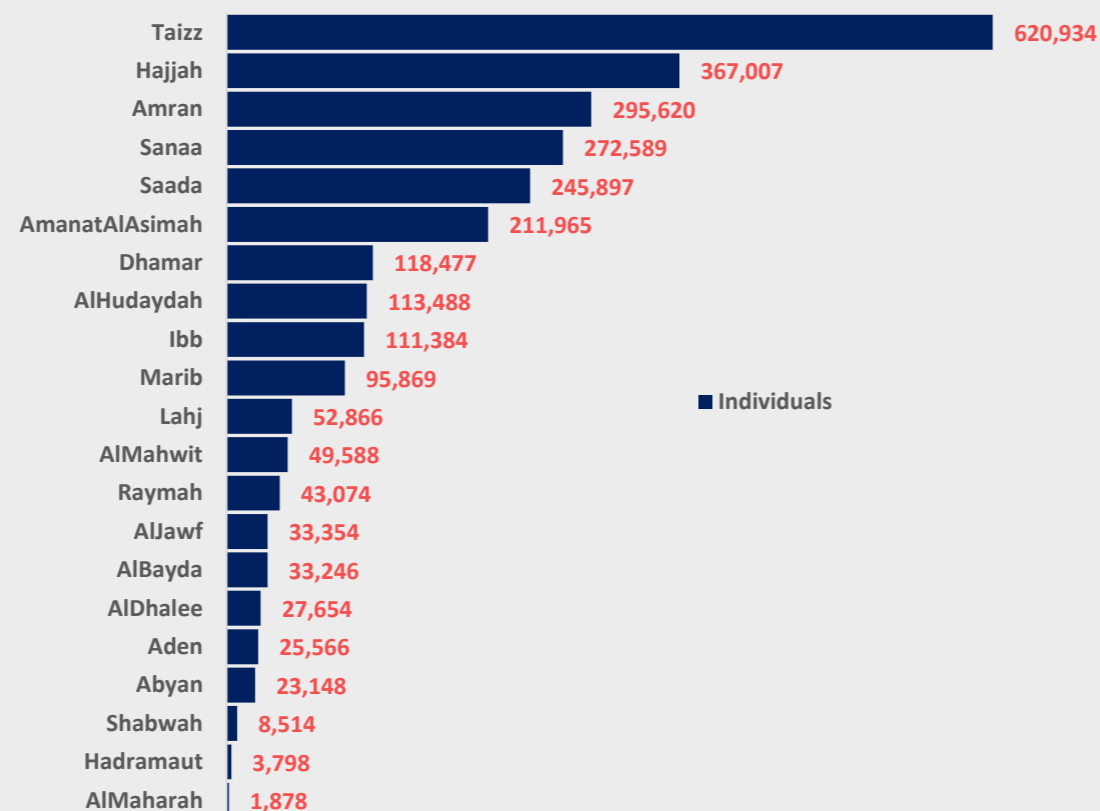

# Task Force on Population Movement - 8th Report Dashboard

as of 1 April 2016

## KEY FIGURES

**2,755,916**  
Number of displaced individuals in Yemen as of 1 April 2016

**6**  
Average household size

**452,449**  
Number of displaced households in Yemen as of 1 April 2016

## IDPs by Current Governorate (INDs)