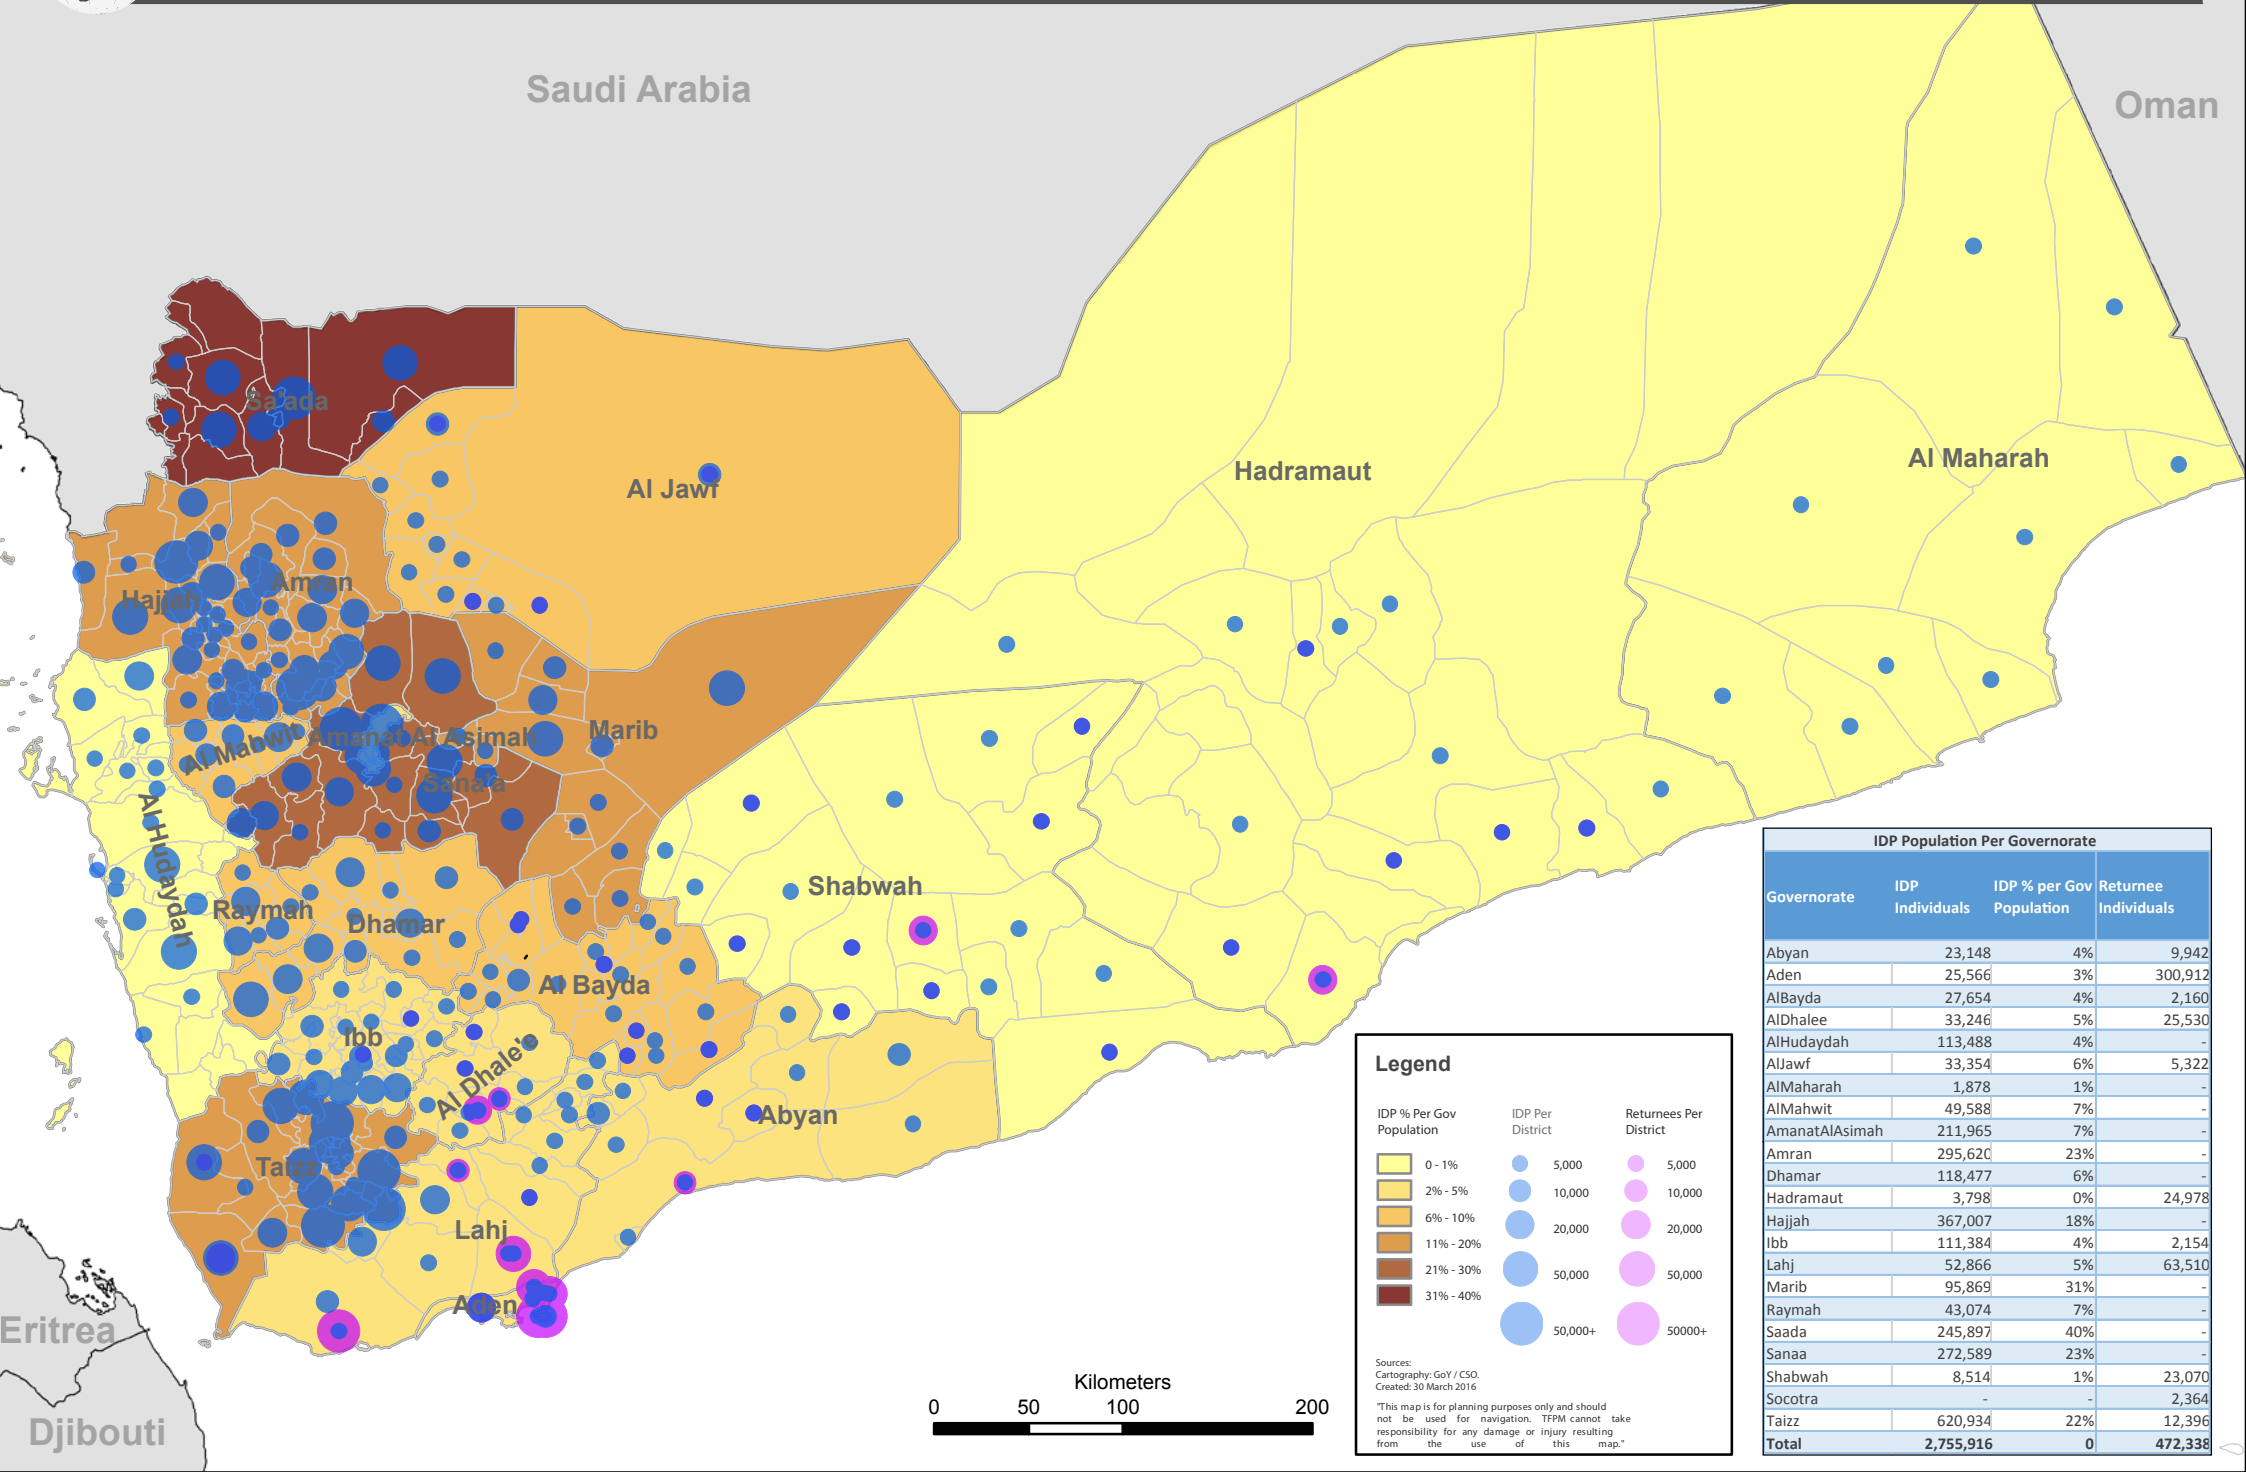

Task Force on Population Movement 8th Report, April 2016

IDP Population Per Governorate			
Governorate	IDP Individuals	IDP % per Gov Population	Returnee Individuals
Abyan	23,148	4%	9,942
Aden	25,566	3%	300,912
AlBayda	27,654	4%	2,160
AlDhalee	33,246	5%	25,530
AlHudaydah	113,488	4%	-
AlJawf	33,354	6%	5,322
AlMaharah	1,878	1%	-
AlMahwit	49,588	7%	-
AmanatAlAsimah	211,965	7%	-
Amran	295,620	23%	-
Dhamar	118,477	6%	-
Hadramaut	3,798	0%	24,978
Hajjah	367,007	18%	-
Ibb	111,384	4%	2,154
Lahj	52,866	5%	63,510
Marib	95,869	31%	-
Raymah	43,074	7%	-
Saada	245,897	40%	-
Sanaa	272,589	23%	-
Shabwah	8,514	1%	23,070
Socotra	-	-	2,364
Taizz	620,934	22%	12,396
Total	2,755,916	0	472,338

Legend

IDP % Per Gov Population

- 0 - 1%
- 2% - 5%
- 6% - 10%
- 11% - 20%
- 21% - 30%
- 31% - 40%

IDP Per District

- 5,000
- 10,000
- 20,000
- 50,000
- 50,000+

Returnees Per District

- 5,000
- 10,000
- 20,000
- 50,000
- 50,000+

Sources:
Cartography: GoY / CSO.
Created: 30 March 2016

This map is for planning purposes only and should not be used for navigation. TFPM cannot take responsibility for any damage or injury resulting from the use of this map.