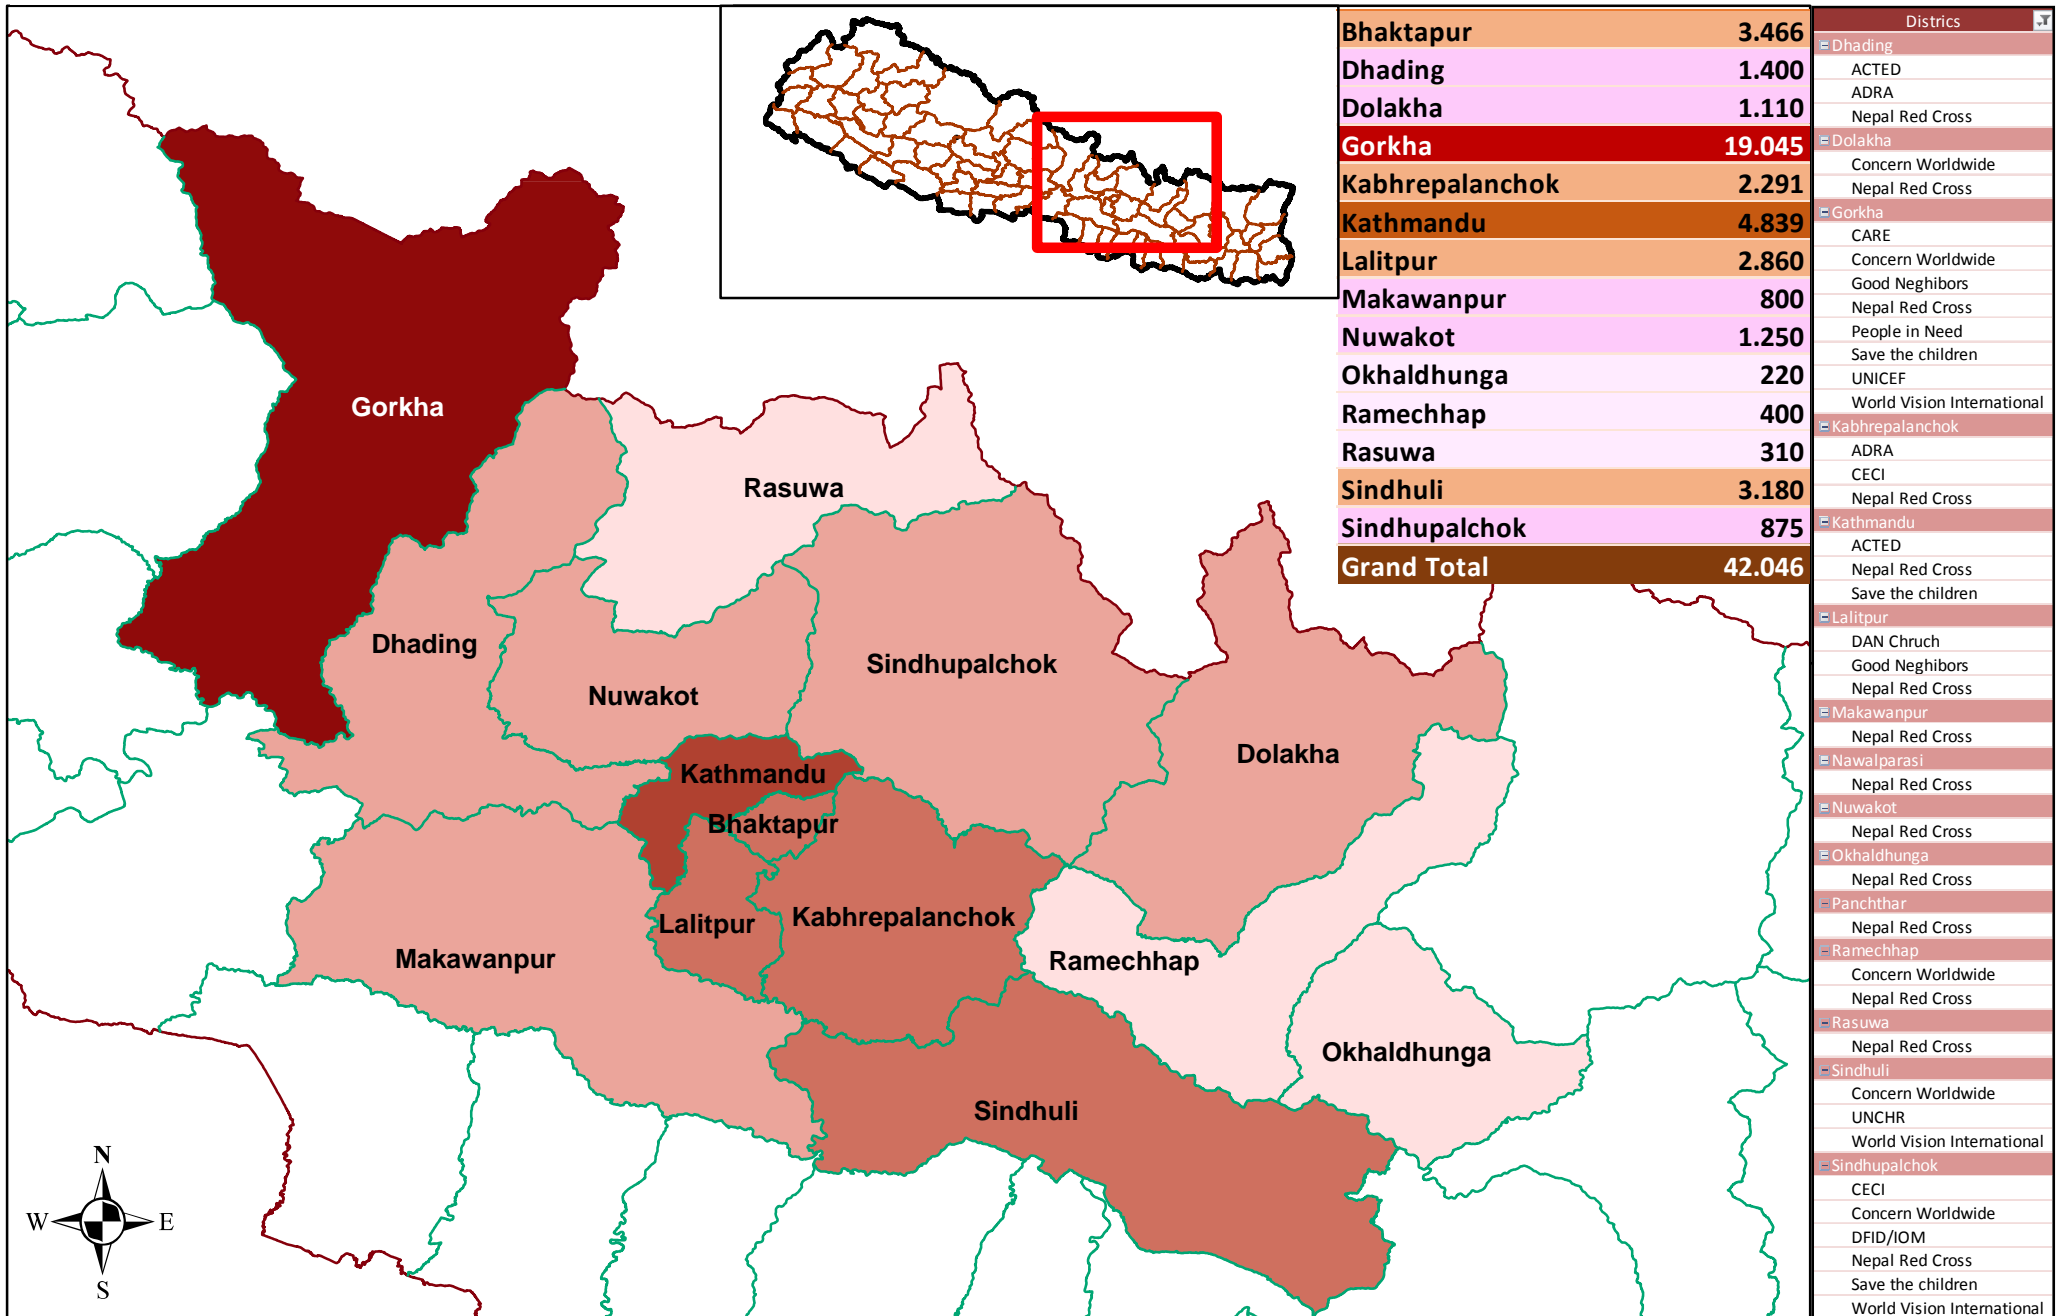

## Tarpaulins Distributed per Agencies in High Priority Distric

## Agencies per district

<b>Bara</b>	<b>Kathmandu</b>	<b>Rasuwa</b>
Nepal Red Cross	ACTED	Nepal Red Cross
<b>Bhaktapur</b>	Nepal Red Cross	<b>Sindhuli</b>
Nepal Red Cross	Save the children	Concern Worldwide
World Vision International	<b>Khotang</b>	UNCHR
<b>Bhojpur</b>	Nepal Red Cross	World Vision International
Nepal Red Cross	<b>Lalitpur</b>	<b>Sindhupalchok</b>
<b>Dang</b>	DAN Chruch	CECI
Nepal Red Cross	Good Neghibors	Concern Worldwide
<b>Dhading</b>	Nepal Red Cross	MedAir
ACTED	<b>Lamjung</b>	Nepal Red Cross
ADRA	Nepal Red Cross	Save the children
Nepal Red Cross	World Vision International	World Vision International
<b>Dolakha</b>	<b>Makawanpur</b>	<b>Solukhumbu</b>
Concern Worldwide	Nepal Red Cross	Nepal Red Cross
Nepal Red Cross	<b>Morang</b>	<b>Syangja</b>
<b>Gorkha</b>	Nepal Red Cross	Nepal Red Cross
CARE	<b>Mustang</b>	<b>Udayapur</b>
Concern Worldwide	Nepal Red Cross	Nepal Red Cross
Good Neghibors	<b>Nawalparasi</b>	<b>To Be Determined</b>
Nepal Red Cross	Nepal Red Cross	CARE
People in Need	<b>Nuwakot</b>	Caritas
Save the children	Nepal Red Cross	CRS
UNICEF	<b>Okhaldhunga</b>	DAN Chruch
World Vision International	Nepal Red Cross	FNCCI
<b>Gulmi</b>	<b>Palpa</b>	Good Neghibors
Nepal Red Cross	Nepal Red Cross	Intersos
<b>Ilam</b>	<b>Panchthar</b>	IOM
Nepal Red Cross	Nepal Red Cross	Islamic Relief
<b>Kabhrepalanchok</b>	<b>Parbat</b>	Plan
ADRA	Nepal Red Cross	Samaritan
CECI	<b>Ramechhap</b>	Save the children
Nepal Red Cross	Concern Worldwide	Seeds
<b>Kaski</b>	Nepal Red Cross	Shelterbox
Nepal Red Cross		UNCHR
		USAID/OFDA
		World Vision International