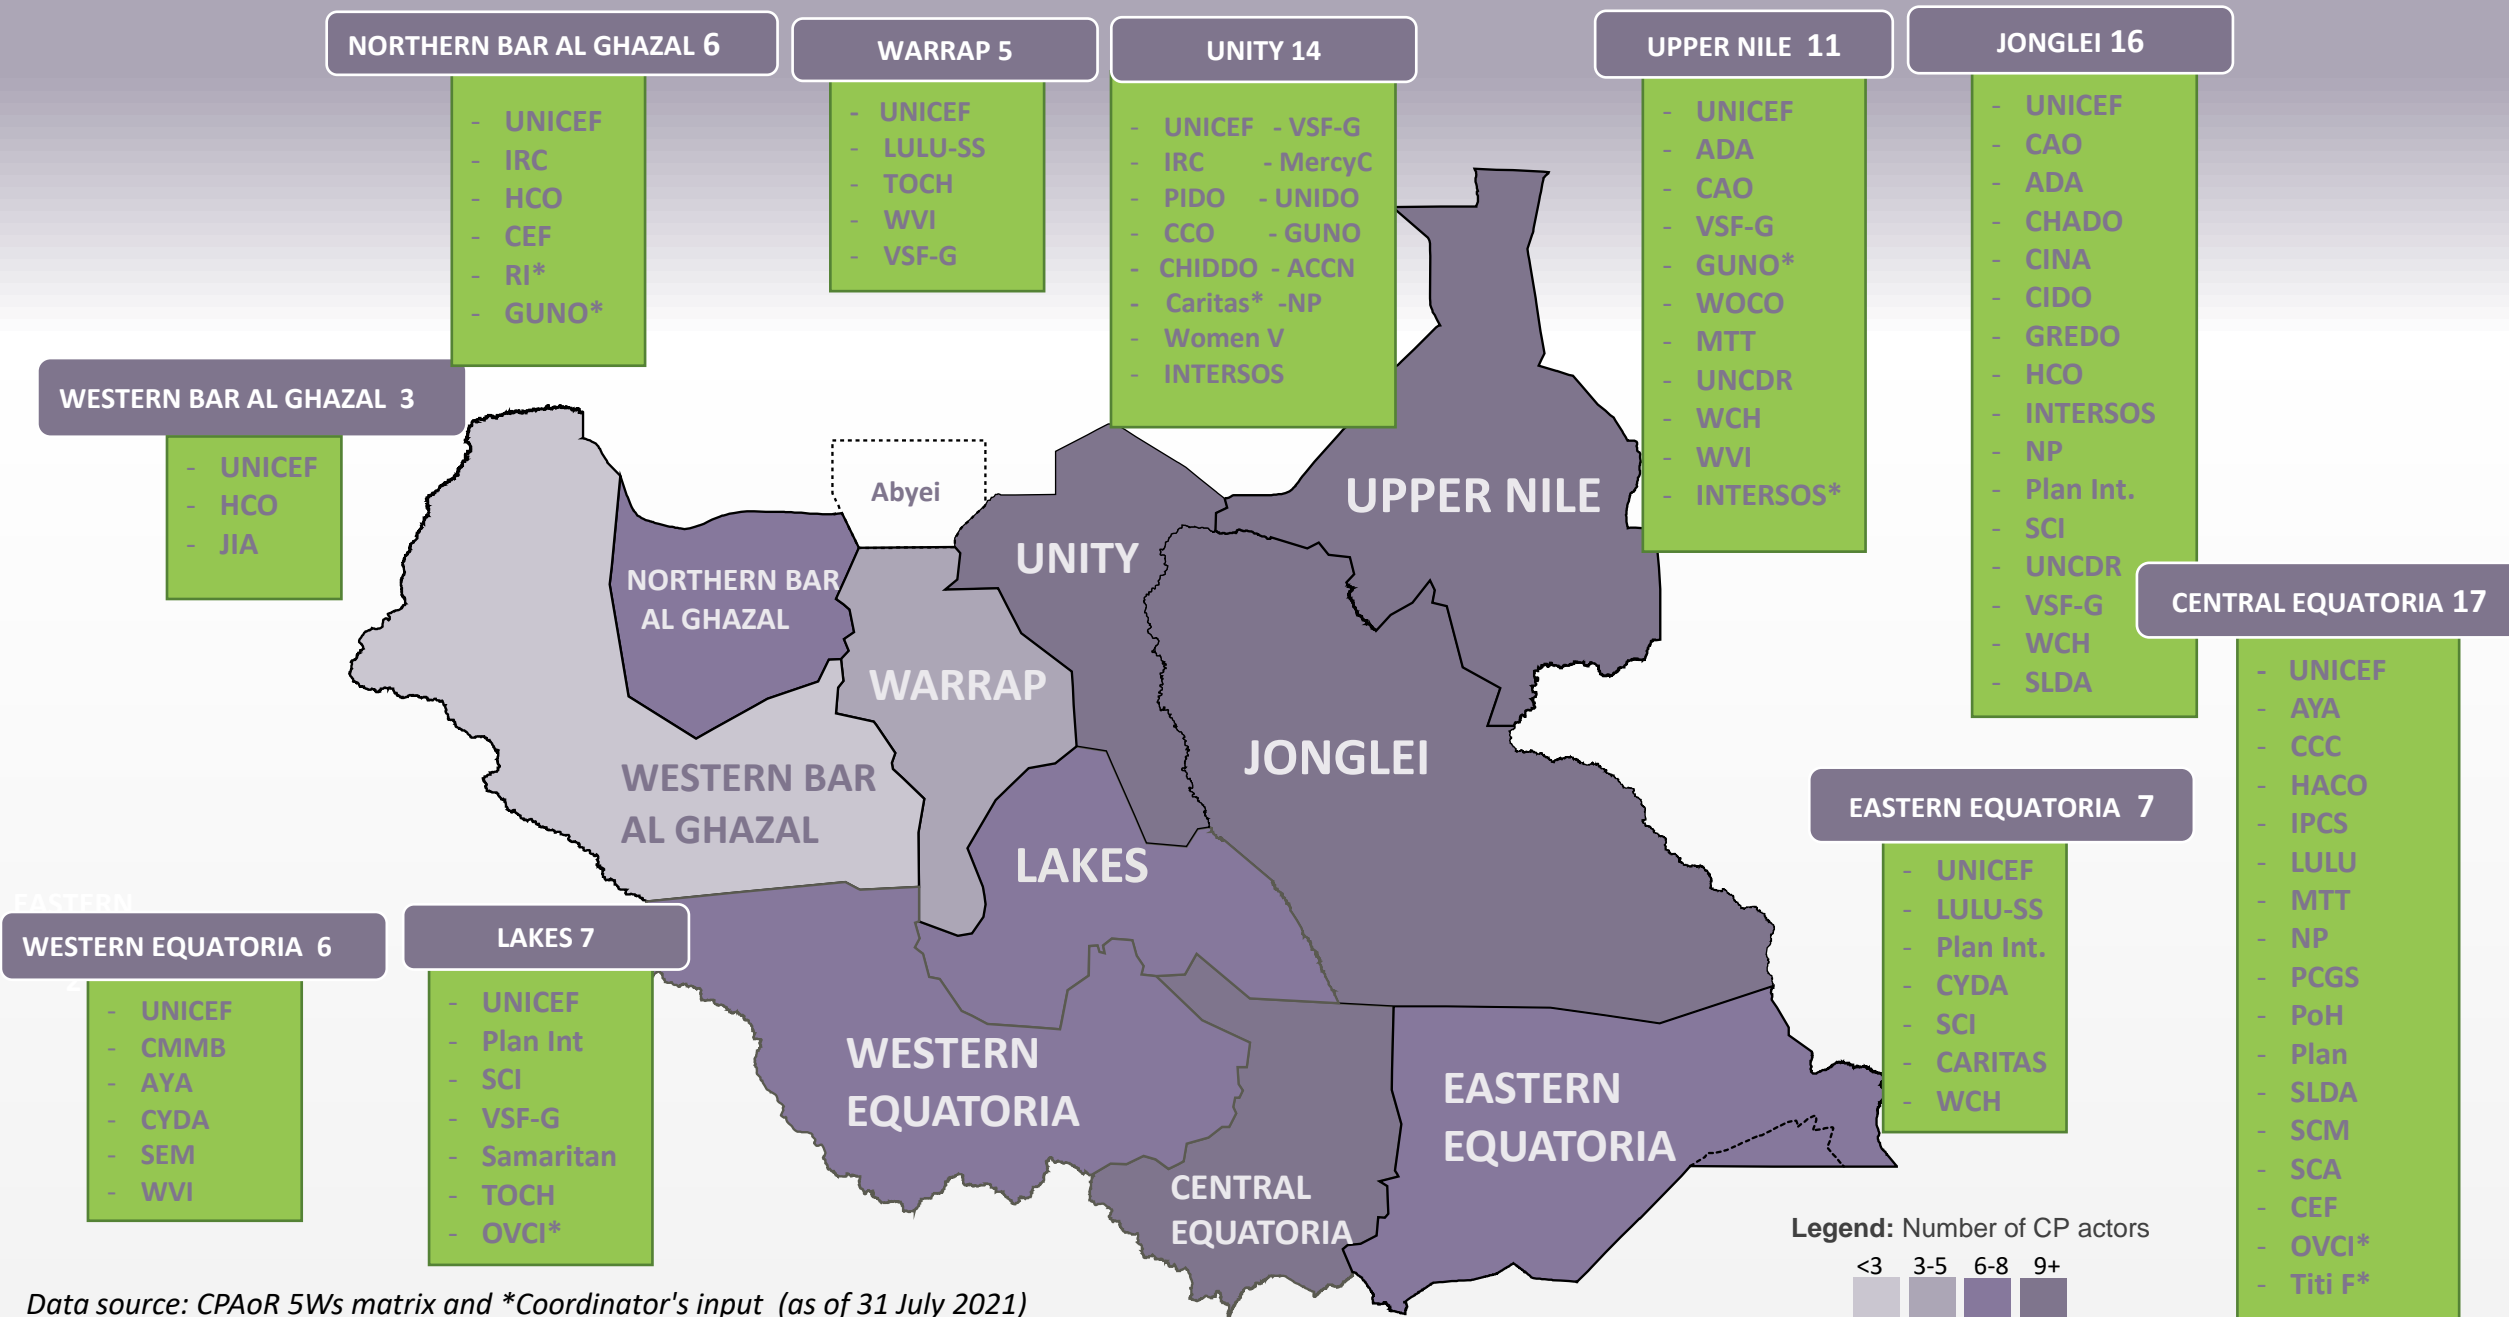

SOUTH SUDAN - Child Protection AoR Operational Capacity (as of 31.07.2021)

Data source: CPAoR 5Ws matrix and *Coordinator's input (as of 31 July 2021)