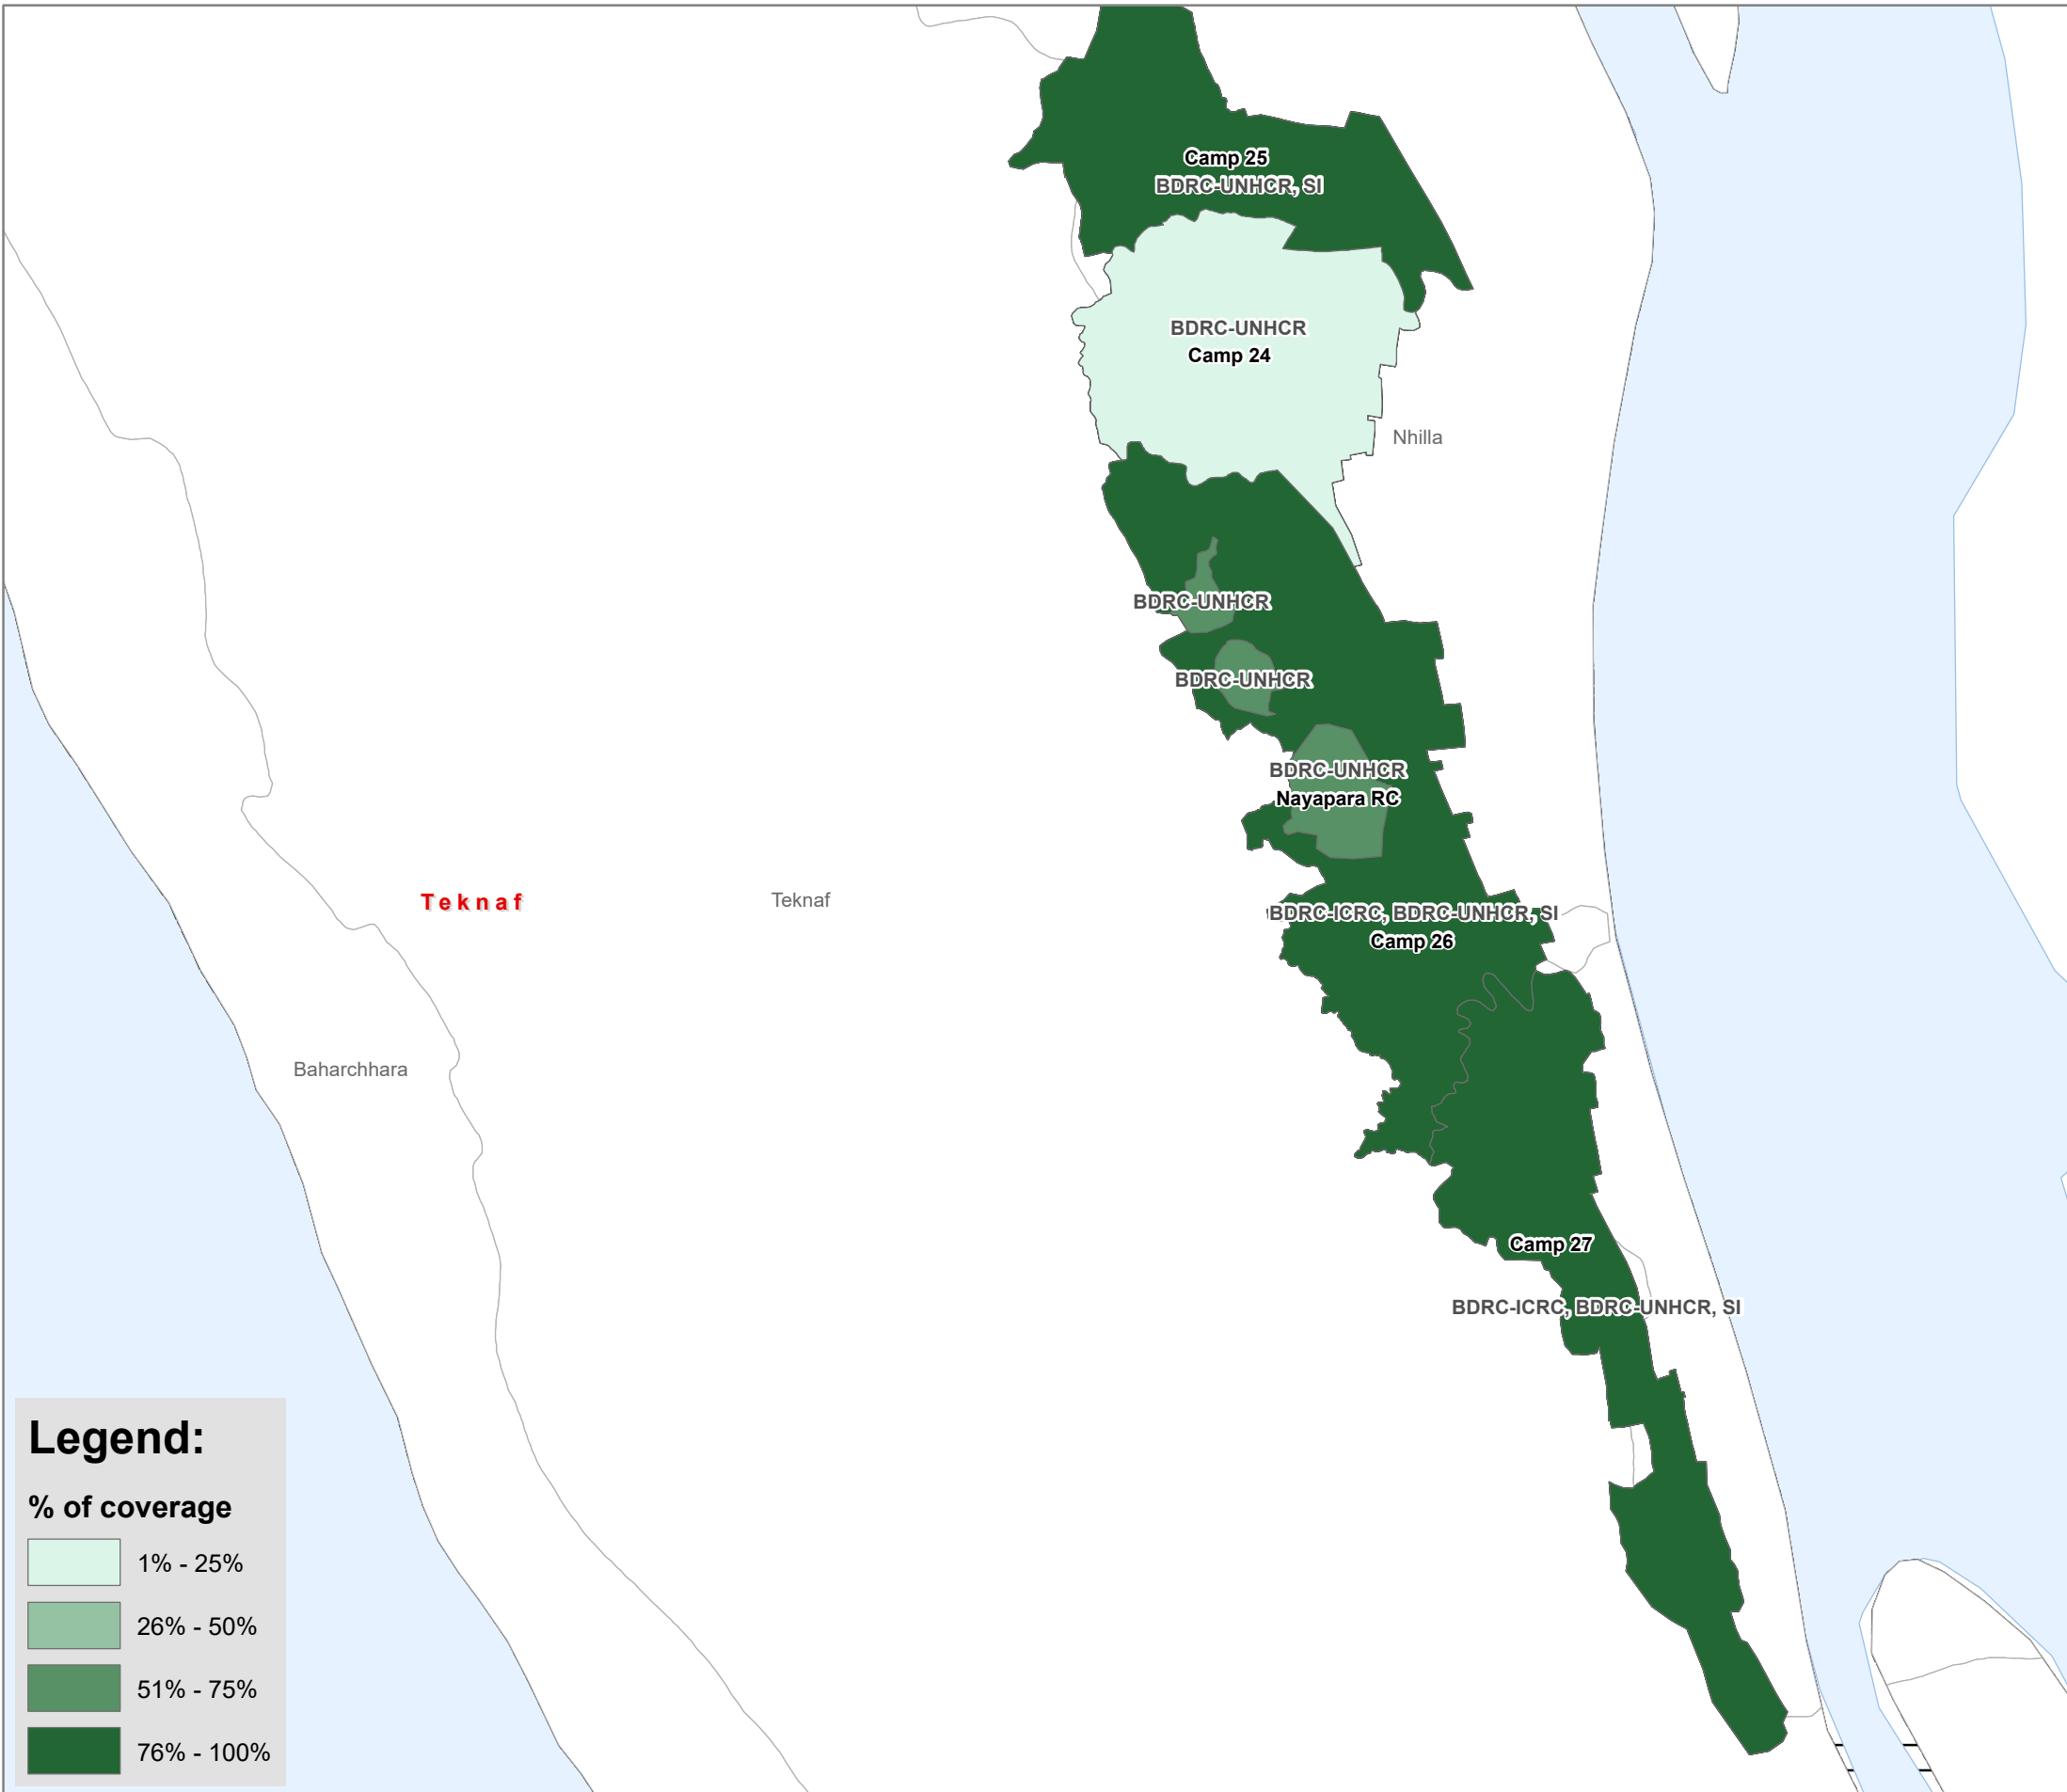

Note: This map highlights the coverage of Solar light distributions at HHs level.

Creation date: 13 June 2018 | Sources: BBS, HDX, ISCG, NPM R10, Shelter NFI 4W as of 12 June 2018

The boundaries and names shown and the designations used on this map do not imply official endorsement or acceptance by the United Nations.