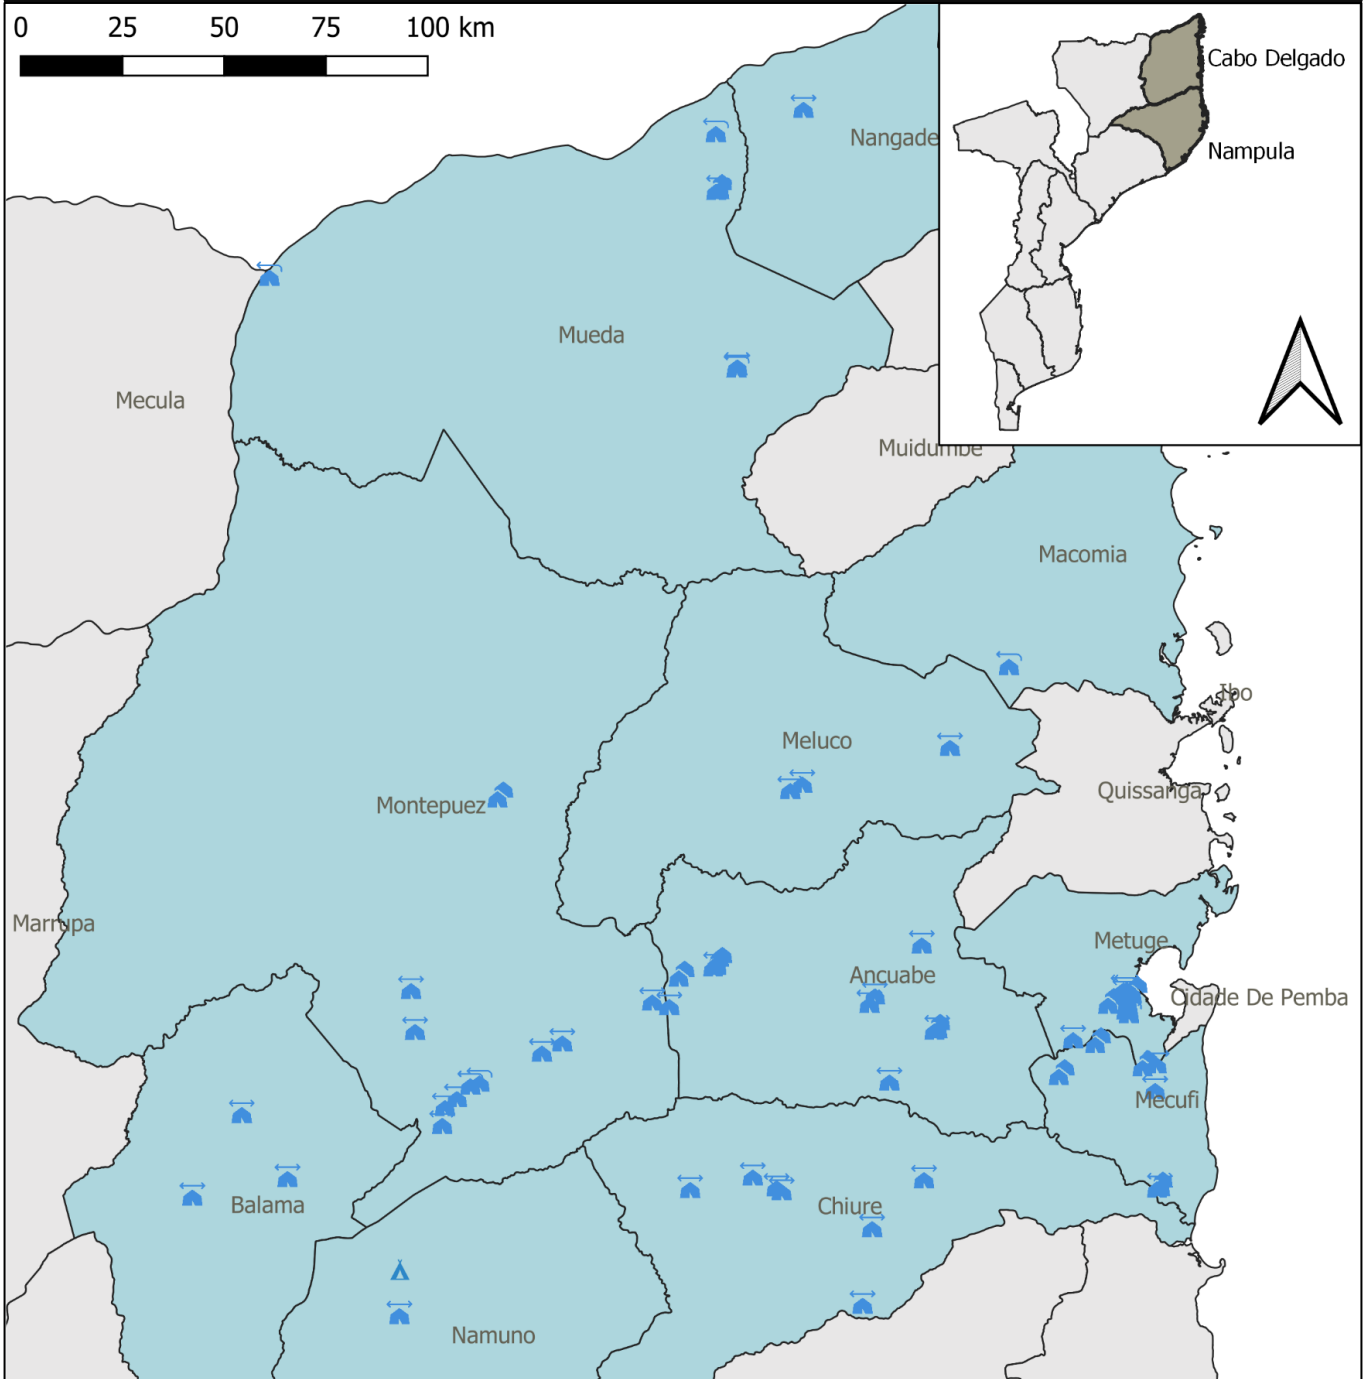

CCCM Site Update - Northern Mozambique

18 August 2021

0 25 50 75 100 km

In Focus: Metuge

Legend

Site Typology

- Host Community Extension
- Relocation
- Temporary
- Unknown

Districts with sites

Districts