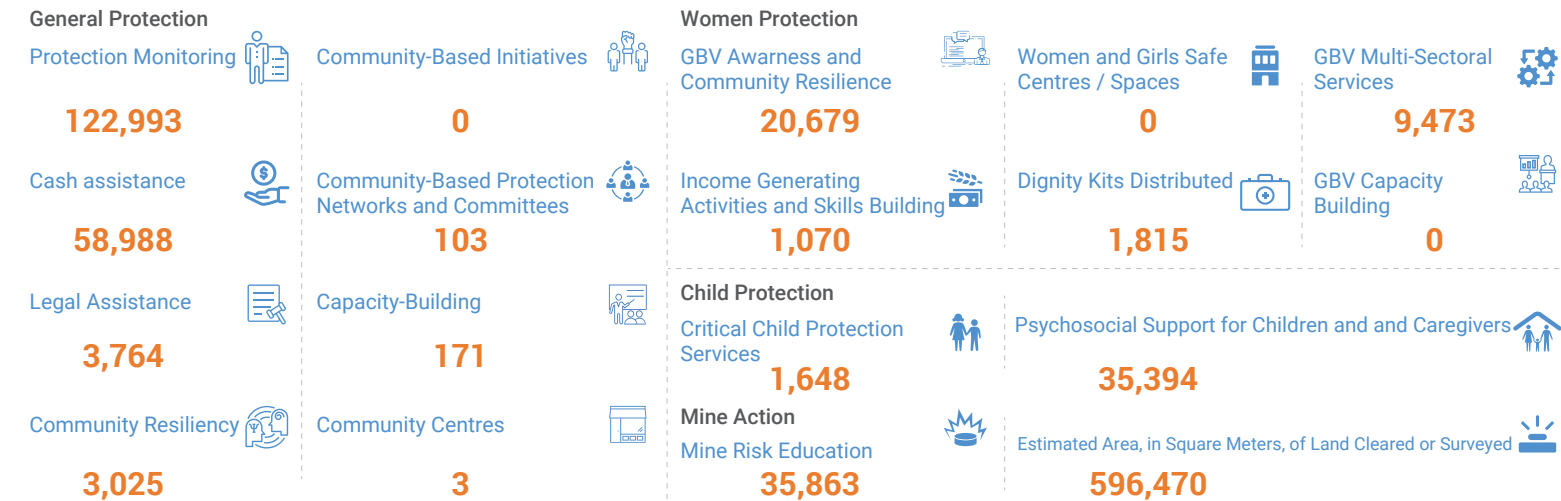

POPULATION

RESPONSE

AGE AND GENDER

ASSISTANCE MONTHLY TREND

PARTNERSHIPS

INDIVIDUALS REACHED PER ACTIVITY

PRESENCE PER GOVERNORATE

INDIVIDUALS REACHED VS TARGETED

REACHED PER DISTRICT SEVERITY SCORE

PARTNERS

	General Protection	Child Protection	Women Protection	Mine Action
Sa'ada	BFD, DRC, OHCHR, UNHCR, YDF	DRC, MOSAL, SCI, YDI	Al-Zahra, AOBWC, DS, YOHRD, YWU	YEMAC
Al Jawf	DRC, OHCHR, UNHCR, YARD, YRCS	DRC, MOSAL, YARD, YDI	ASDF, CSSW, MOZN	YARD, YEMAC