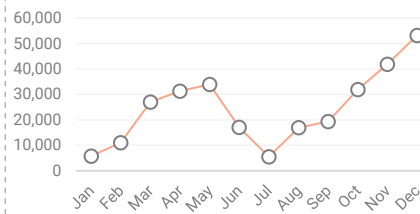

POPULATION

RESPONSE

AGE AND GENDER

ASSISTANCE MONTHLY TREND

PARTNERSHIPS

INDIVIDUALS REACHED PER ACTIVITY

PRESENCE PER GOVERNORATE

INDIVIDUALS REACHED VS TARGETED