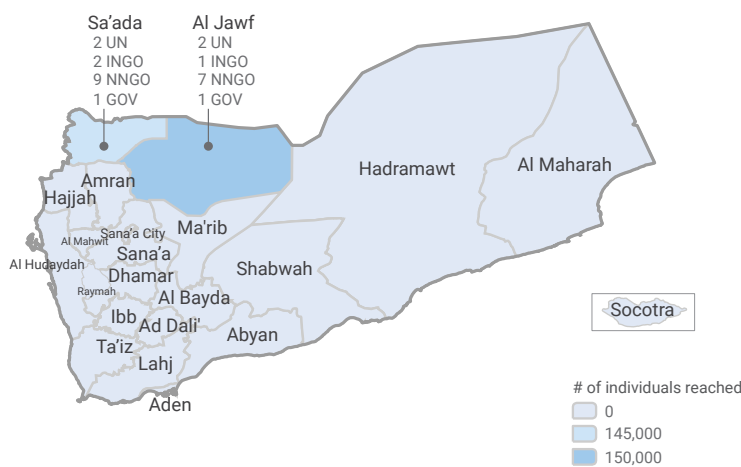

POPULATION

RESPONSE

AGE AND GENDER

ASSISTANCE MONTHLY TREND

PARTNERSHIPS

INDIVIDUALS REACHED PER ACTIVITY

PRESENCE PER GOVERNORATE

INDIVIDUALS REACHED VS TARGETED

REACHED PER DISTRICT SEVERITY SCORE

PARTNERS

	General Protection	Child Protection	Women Protection	Mine Action
Sa'ada	BFD, DRC, OHCHR, UNHCR, YDF	DRC, MOSAL, SCI, YDI	Al-Zahra, AOBWC, DS, YOHRD, YWU	YEMAC
Al Jawf	DRC, OHCHR, UNHCR, YARD, YRCS	DRC, MOSAL, YARD, YDI	ASDF, CSSW, MOZN	YARD, YEMAC