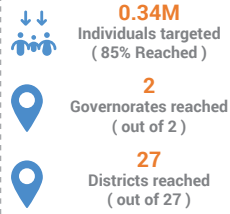

POPULATION

RESPONSE

AGE AND GENDER

ASSISTANCE MONTHLY TREND

PARTNERSHIPS

INDIVIDUALS REACHED PER ACTIVITY

PRESENCE PER GOVERNORATE

INDIVIDUALS REACHED VS TARGETED

REACHED PER DISTRICT SEVERITY SCORE

PARTNERS

	General Protection	Child Protection	Women Protection	Mine Action
Sa'ada	BFD, DRC, OHCHR, UNHCR, YDF	DRC, MOSAL, SCI, YDI	Al-Zahra, AOBWC, DS, YOHRD, YWU	YEMAC
Al Jawf	DRC, OHCHR, UNHCR, YARD, YRCS	DRC, MOSAL, YARD, YDI	ASDF, CSSW, MOZN	YARD, YEMAC