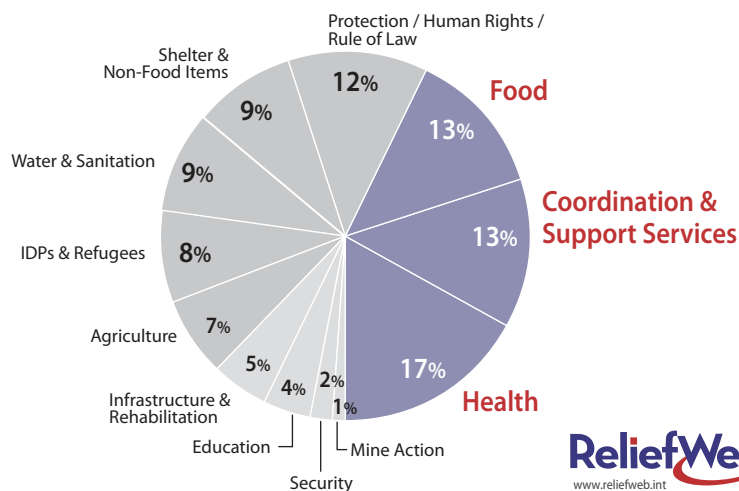

TRAFFIC

12 Jan: start coverage of Haiti: Earthquakes

COVERAGE

157 natural disasters **32** active complex emergencies

NEW DISASTERS BY MONTH

NEW DISASTERS BY TYPE

*storm includes tropical cyclone, severe local storm, storm surge

CONTENT

68,532 documents, vacancies, maps, training materials and policy and issues published
2% increase from 2009

CONTENT TYPE BY YEAR

DOCUMENTS BY SECTOR

USERS

10.2 MILLION visits to the website
2% increase from 2009

168,500 subscribers*
11% increase from 2009

*ReliefWeb subscribers are users who receive email updates or have customized accounts

SOCIAL MEDIA Connect with us!

RELIEFWEB TOOLS

4,215 information providers
12% increase from 2009