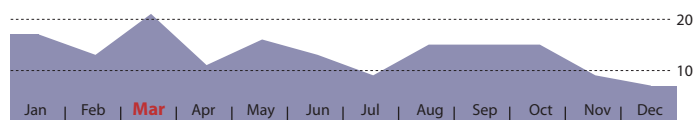

TRAFFIC

12 Jan: start coverage of Haiti: Earthquakes

COVERAGE

157 natural disasters **32** active complex emergencies

NEW DISASTERS BY MONTH

NEW DISASTERS BY TYPE

*storm includes tropical cyclone, severe local storm, storm surge

CONTENT

68,532 documents, vacancies, maps, training materials and policy and issues published
2% increase from 2009

CONTENT TYPE BY YEAR

DOCUMENTS BY SECTOR

USERS

10.2 MILLION visits to the website
2% increase from 2009