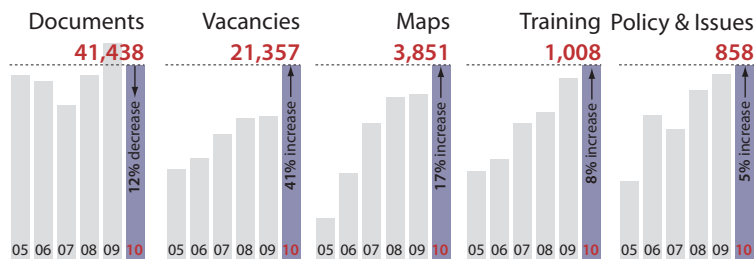

TRAFFIC

12 Jan: start coverage of Haiti: Earthquakes

COVERAGE

157 natural disasters **32** active complex emergencies

NEW DISASTERS BY MONTH

NEW DISASTERS BY TYPE

*storm includes tropical cyclone, severe local storm, storm surge

CONTENT

68,532 documents, vacancies, maps, training materials and policy and issues published
2% increase from 2009

CONTENT TYPE BY YEAR

DOCUMENTS BY SECTOR

USERS

10.2 MILLION visits to the website
2% increase from 2009