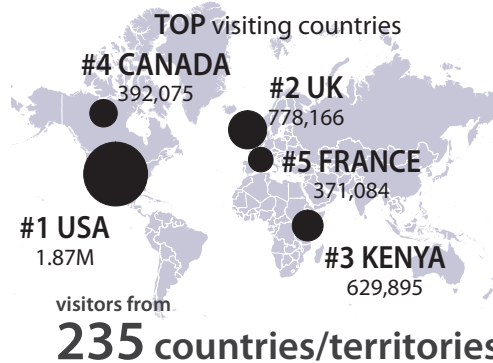

CONTENT

68,532 documents, vacancies, maps, training materials and policy and issues published
2% increase from 2009

CONTENT TYPE BY YEAR

DOCUMENTS BY SECTOR

USERS

10.2 MILLION visits to the website
2% increase from 2009

168,500 subscribers*
11% increase from 2009

*ReliefWeb subscribers are users who receive email updates or have customized accounts

SOCIAL MEDIA Connect with us!

RELIEFWEB TOOLS

4,215 information providers
12% increase from 2009