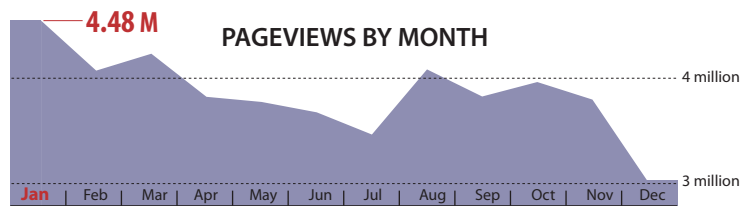

TRAFFIC

12 Jan: start coverage of Haiti: Earthquakes

COVERAGE

157 natural disasters **32** active complex emergencies

NEW DISASTERS BY MONTH

NEW DISASTERS BY TYPE

*storm includes tropical cyclone, severe local storm, storm surge

CONTENT

68,532 documents, vacancies, maps, training materials and policy and issues published
2% increase from 2009

CONTENT TYPE BY YEAR

DOCUMENTS BY SECTOR

USERS

10.2 MILLION visits to the website
2% increase from 2009