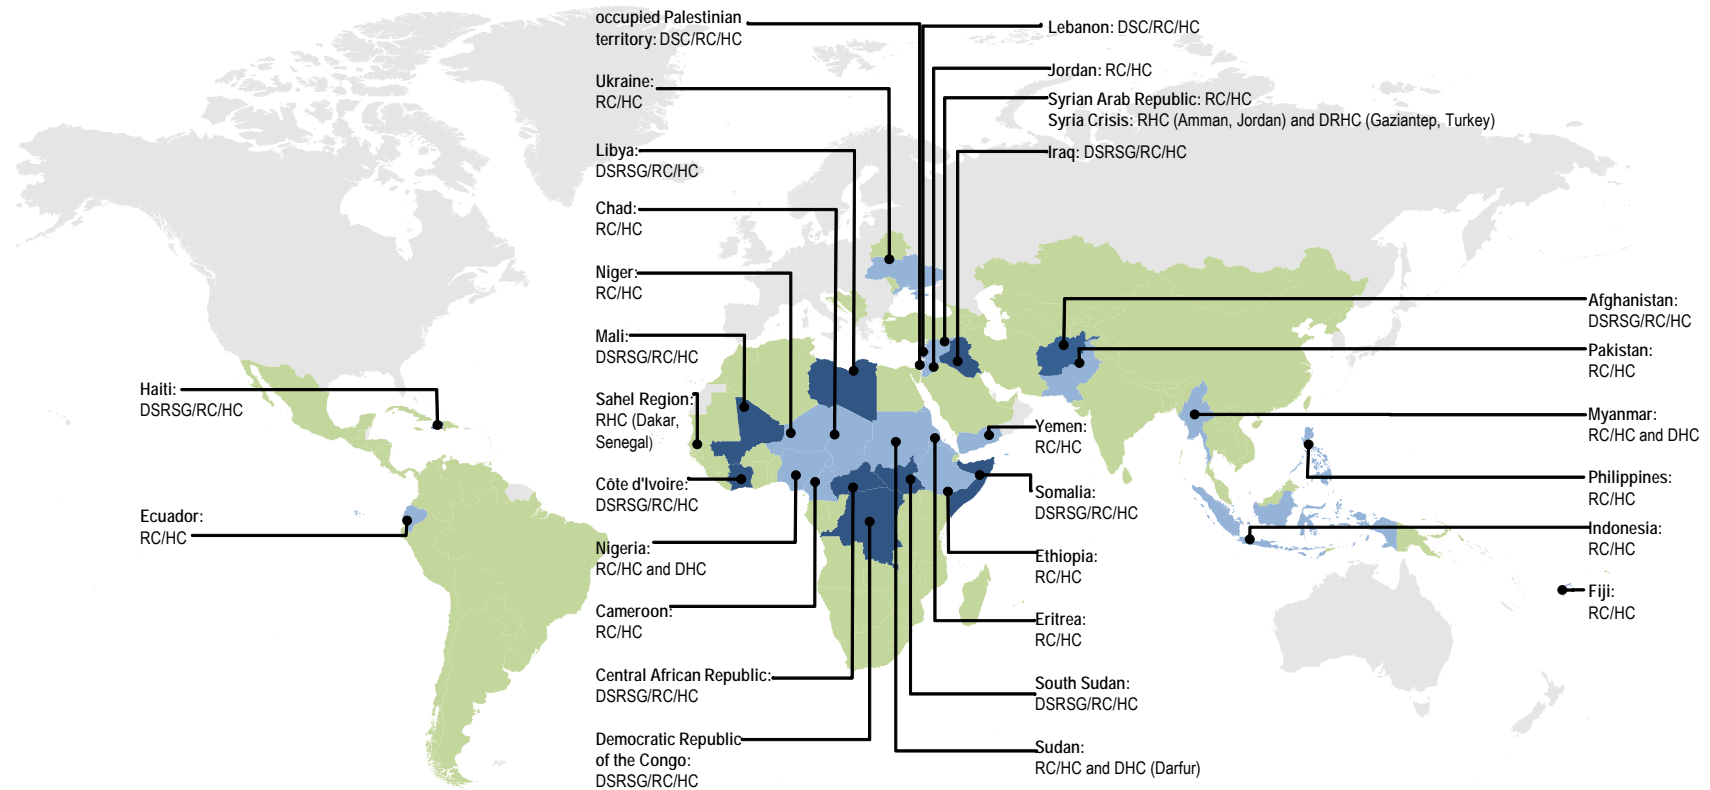

Resident and Humanitarian Coordinator Positions (as of 09 August 2016)

DHC – Deputy Humanitarian Coordinator
 DRHC – Deputy Regional Humanitarian Coordinator
 DSC – Deputy Special Coordinator
 DSRSG – Deputy Special Representative of the Secretary-General
 ERSG – Executive Representative of the Secretary-General
 HC – Humanitarian Coordinator
 RC – Resident Coordinator
 RHC – Regional Humanitarian Coordinator

Country with RC
 Country with RC/HC, HC a.i., separate HC, RHC or DRHC
 Country with DSRSG/RC/HC, DSC/RC/HC or SHC

Creation date: 27 June 2016

Sources: UNCS, OCHA Feedback: hlsu@un.org www.unocha.org www.reliefweb.int

The boundaries and names shown and the designations used on this map do not imply official endorsement or acceptance by the United Nations.