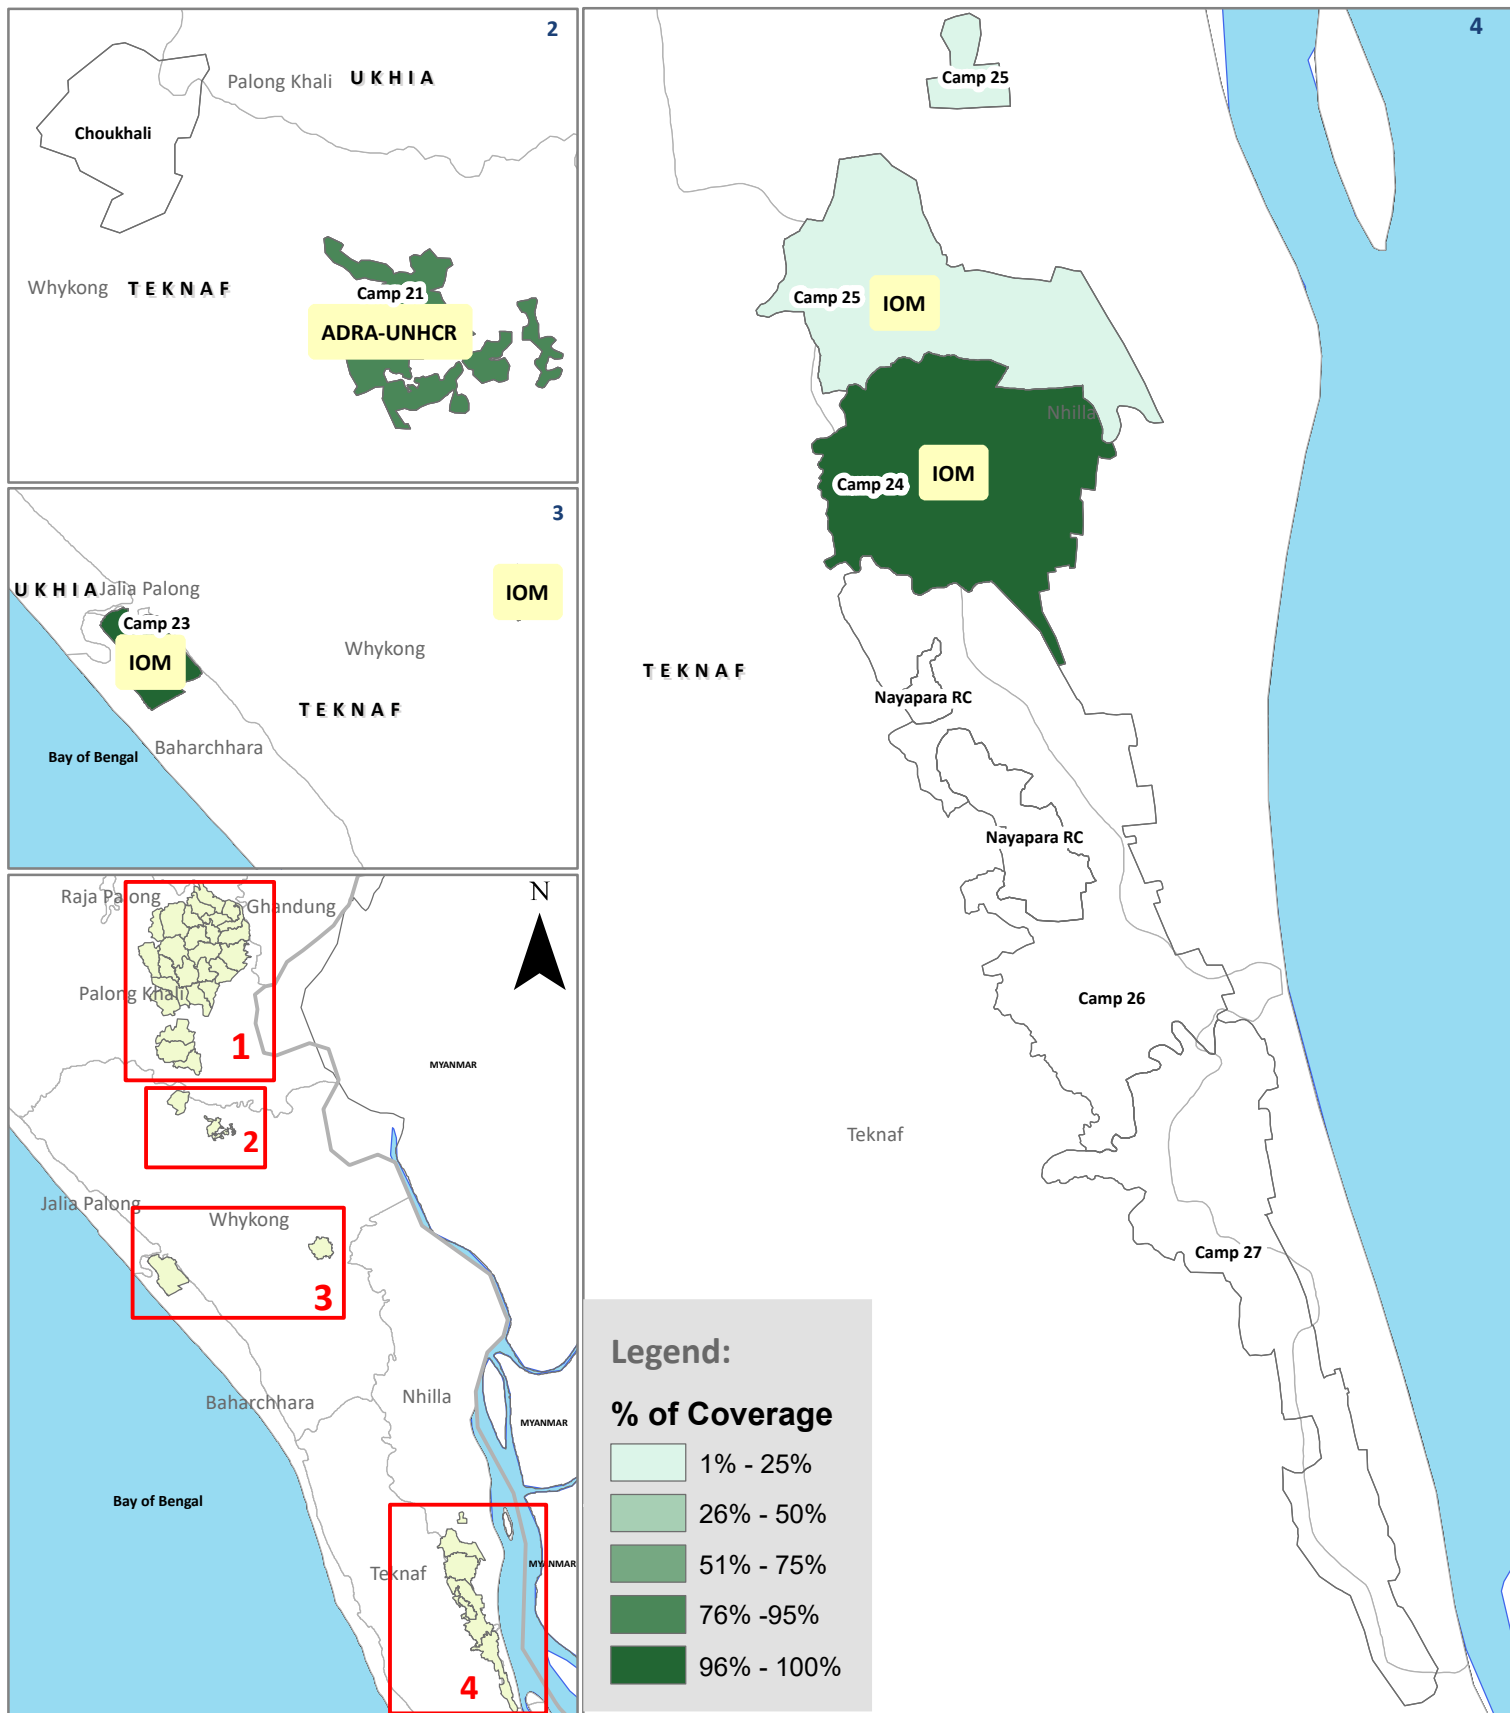

Total HHs Received Preparedness Support (TDK + Messaging)
141,766 HHs

Legend:

% of Coverage

- 1% - 25%
- 26% - 50%
- 51% - 75%
- 76% - 95%
- 96% - 100%

Note: This map highlights the Preparedness Support at HHs level. Preparedness support includes Tie Down Kit (TDK) and Messaging.

Creation date: 13 May 2019 | Sources: BBS, HDX, ISCG, Shelter NFI 4W as of 09 May 2019.

The boundaries and names shown and the designations used on this map do not imply official endorsement or acceptance by the United Nations.