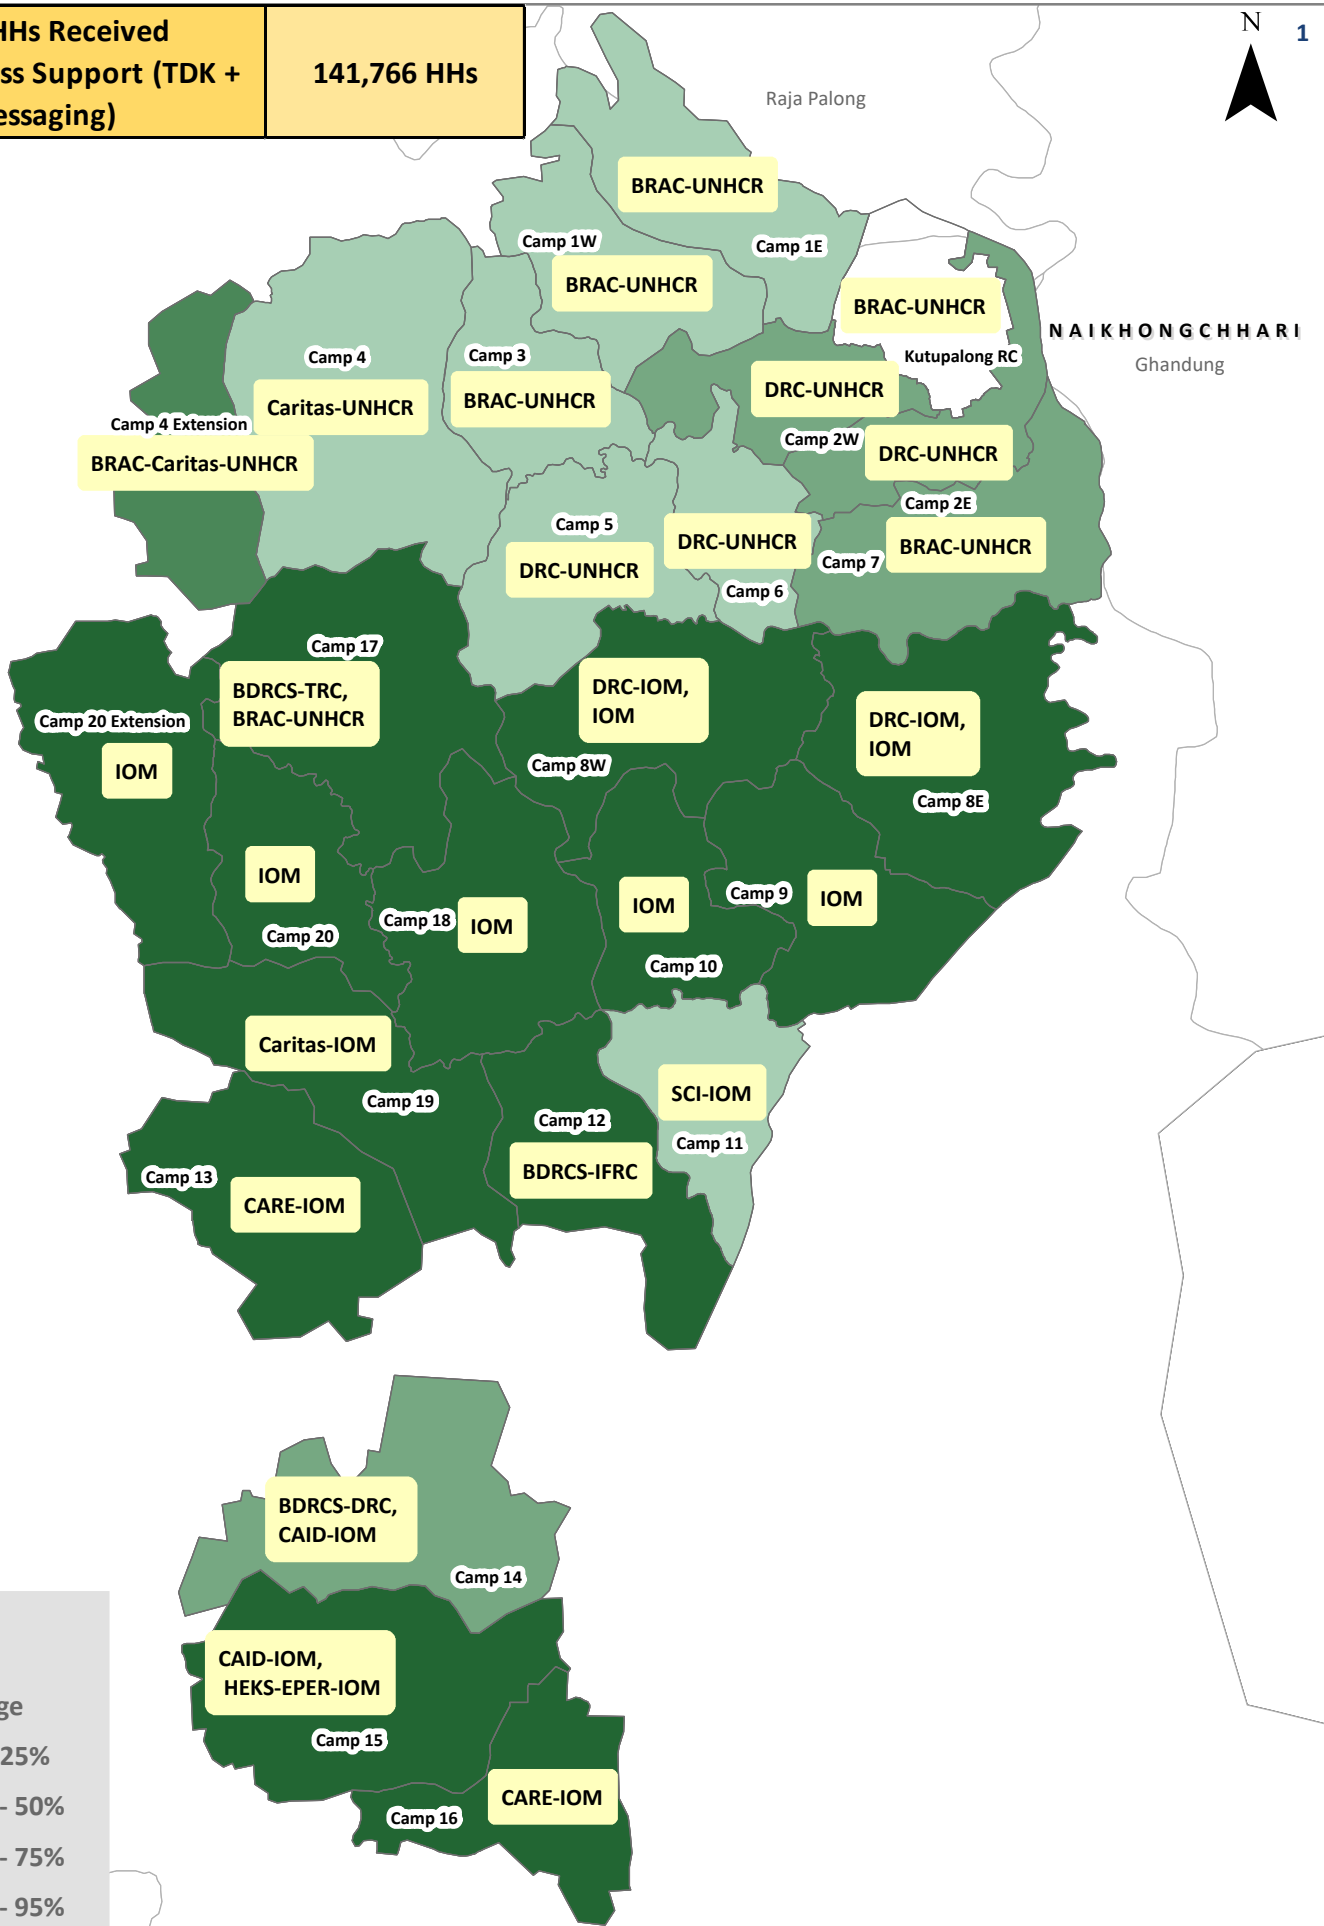

Total HHs Received Preparedness Support (TDK + Messaging)
141,766 HHs

Legend:

% of Coverage

- 1% - 25%
- 26% - 50%
- 51% - 75%
- 76% - 95%
- 96% - 100%

Note: This map highlights the Preparedness Support at HHs level. Preparedness support includes Tie Down Kit (TDK) and Messaging.

Creation date: 13 May 2019 | Sources: BBS, HDX, ISCG, Shelter NFI 4W as of 09 May 2019.

The boundaries and names shown and the designations used on this map do not imply official endorsement or acceptance by the United Nations.