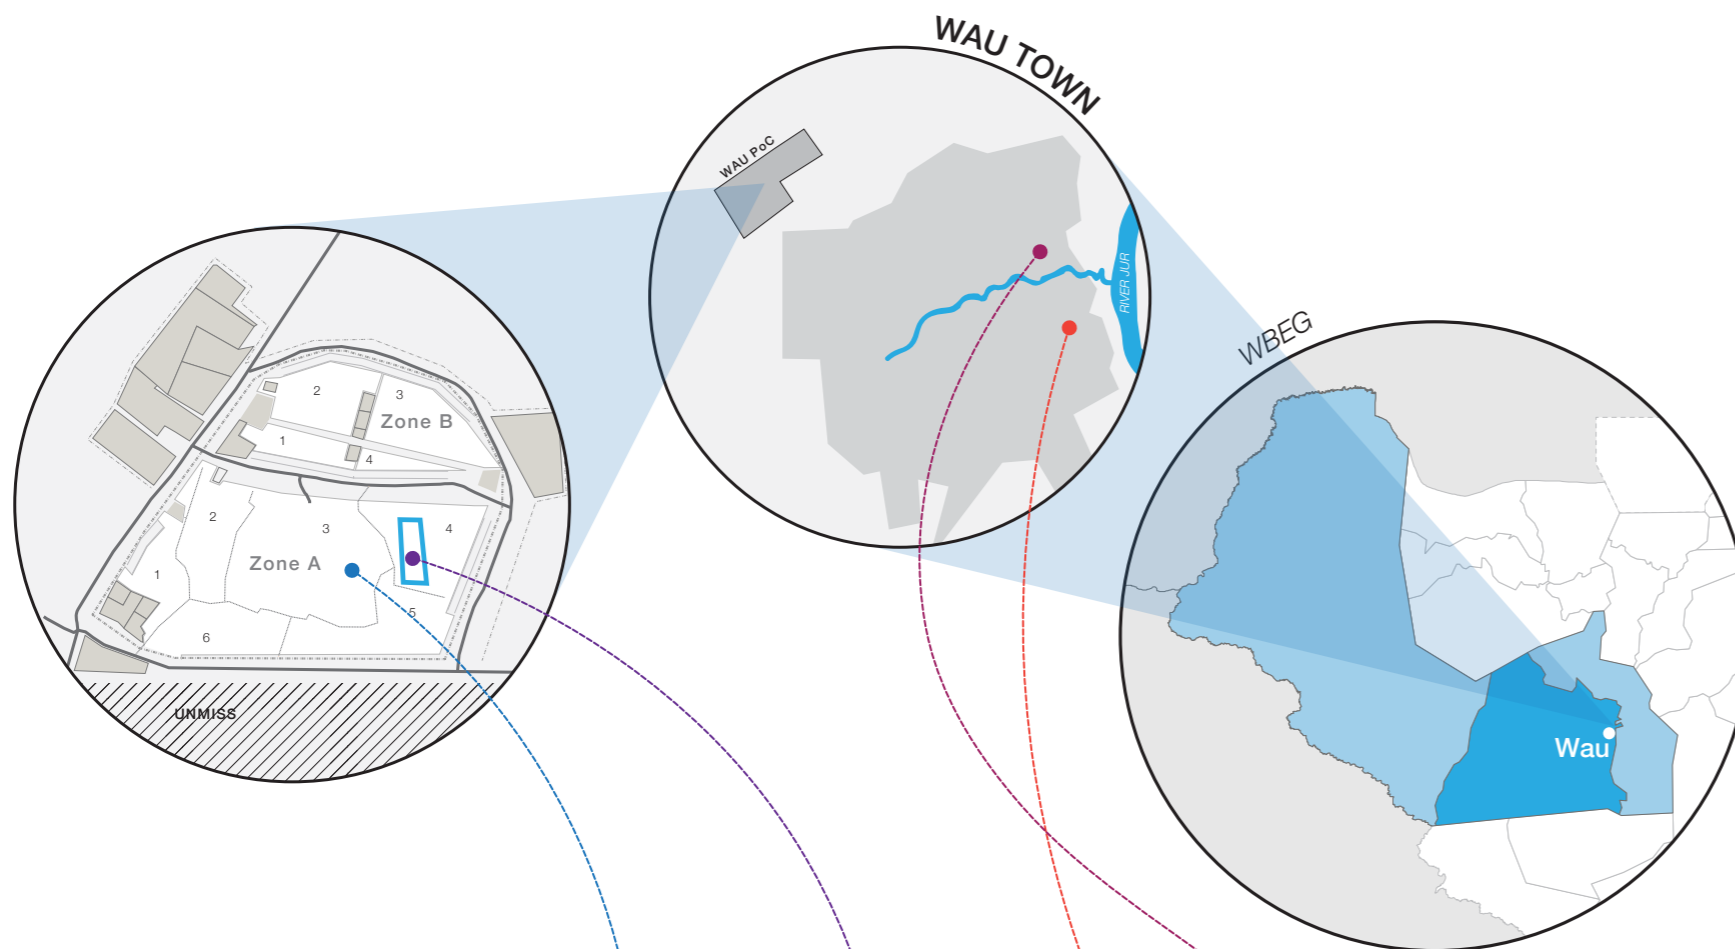

Produced 22 FEBRUARY 2016
Source: SSEC Partners

Designations and geography used on these maps do not imply endorsement by the United Nations or UNICEF

SCHOOL CAPACITY AND STUDENT ENROLLMENT ATTENDANCE AT THE POC SITE IN WAU

	PoC A	PoC 1	Episcopal Church	Cathedral
NUMBER OF PRIMARY SCHOOLS FUNCTIONAL	1	1	1	1
NUMBER OF CLASSROOMS IN USE	6	4	8	6
NUMBER OF ACTIVE TEACHING FACILITATORS	M = 24 F = 6	M = 7	M = 15	M = 13 F = 2
NUMBER OF FUNCTIONAL LATRINES	18	0	0	11

TOTAL NUMBER OF CHILDREN ENROLLED AT THE WAU POC SITE

1,768
987

2,755
Children

SUPPORTING PARTNERS

AFOD

PCO