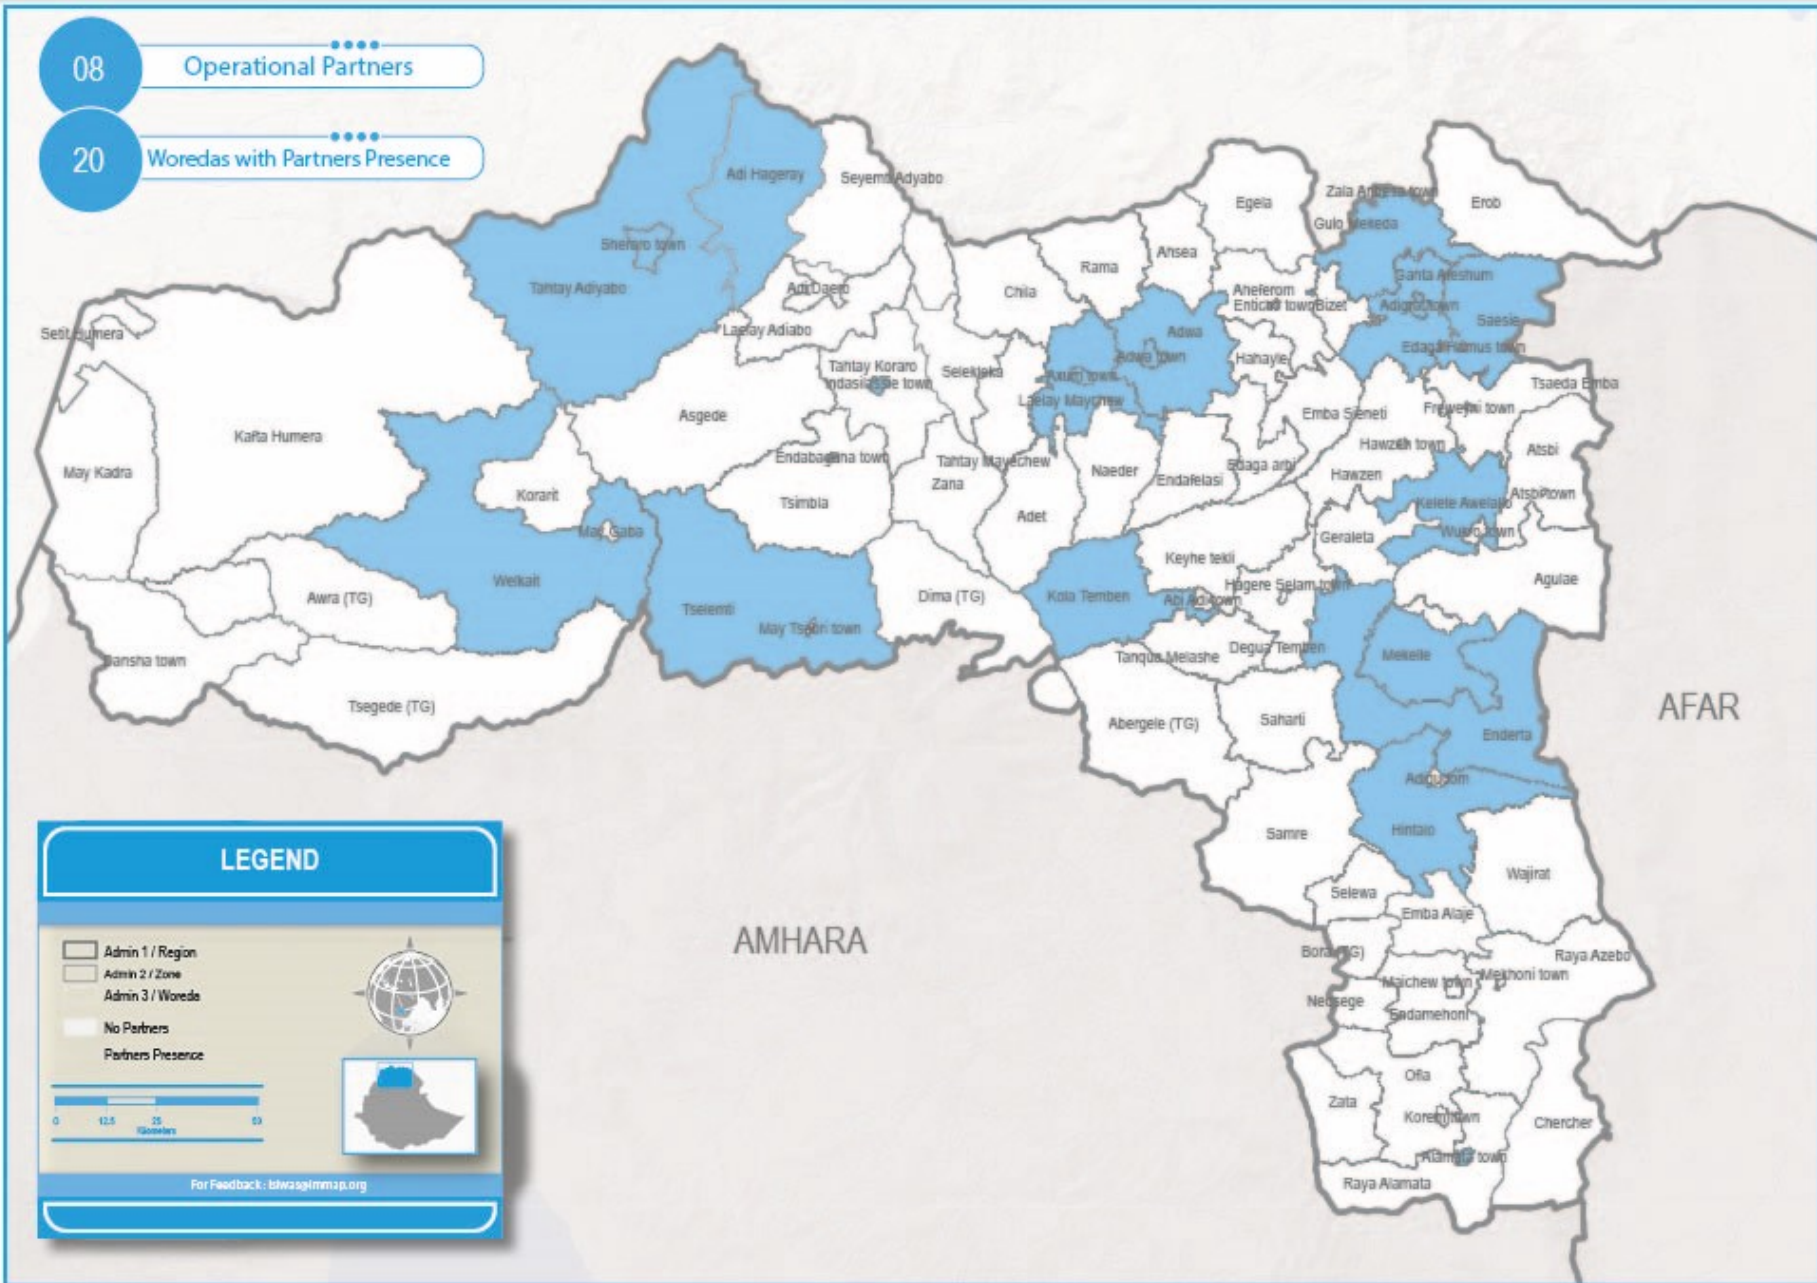

08

Operational Partners

20

Woredas with Partners Presence

Woreda	Partner
Adi Hageray	MTI
Adigral town	SCI
Adwa	MC/IOM
Adwa town	SCI
Alamele town	UNFPA
Aum town	MC/IOM
Enderta	GOAL
Ganta Anehum	SCI
Gulo Mekele	SCI
Hintalo	GOAL
Indasalezie town	MC/MTI
Kelele Awelelo	GOAL
Kula Temben	GOAL
Laelay Maychew	SCI
Mekelle	IOM
Saessie	GOAL
Shemro town	MC/SP
Tahlay Adabo	MC
Tselemti	UNFPA
Welkait	UNFPA

LEGEND

- Admin 1 / Region
- Admin 2 / Zone
- Admin 3 / Woreda
- No Partners
- Partners Presence

0 12.5 25 50 Kilometers

For Feedback: tsiwas@immap.org