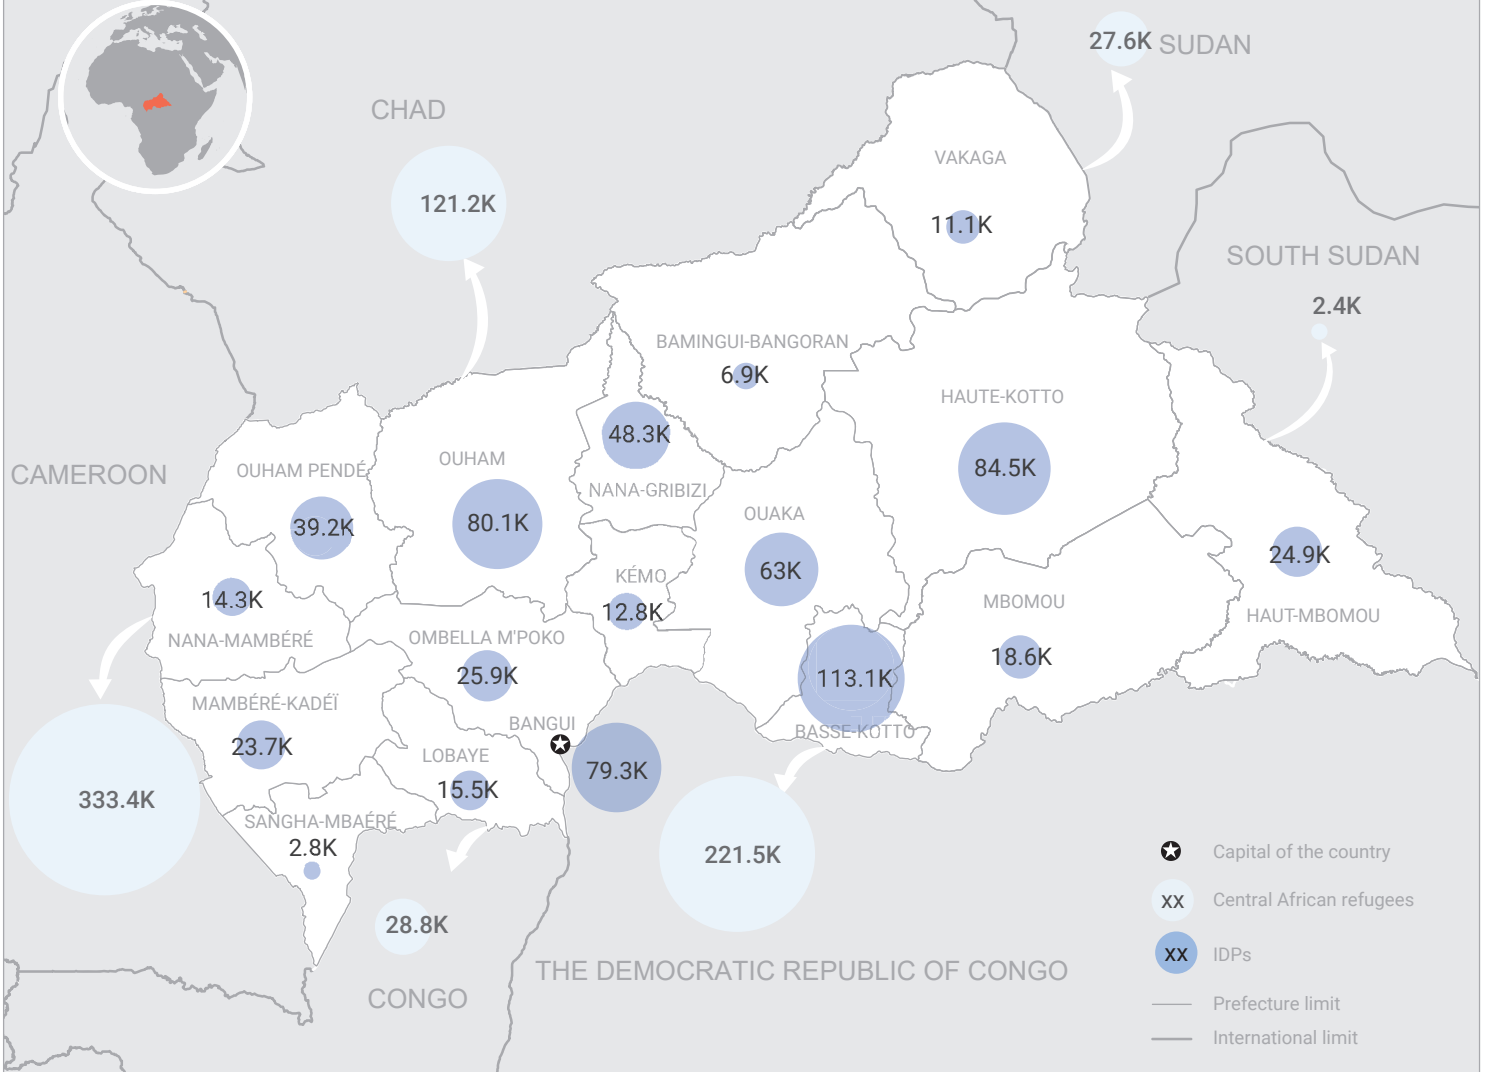

KEYS FIGURES

1- Commission mouvement de population (CMP) as of 31 October 2021

2- UNHCR as of 31 October 2021 3- CMP: Jan. - October 2021

Central African refugees in neighborhood countries and IDPs per Prefecture

The boundaries and names shown and the designations used on this map do not imply official endorsement or acceptance by the United Nations.

Creation date: 23 November 2021 Sources: CMP, HCR, OCHA Partners Feedback: ochacar_im@un.org More information: www.unocha.org/car www.reliefweb.int https://car.humanitarianresponse.org