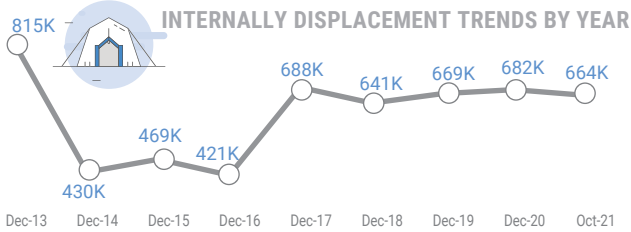

KEYS FIGURES

1- Commission mouvement de population (CMP) as of 31 October 2021

2- UNHCR as of 31 October 2021 3- CMP: Jan. - October 2021

Central African refugees in neighborhood countries and IDPs per Prefecture