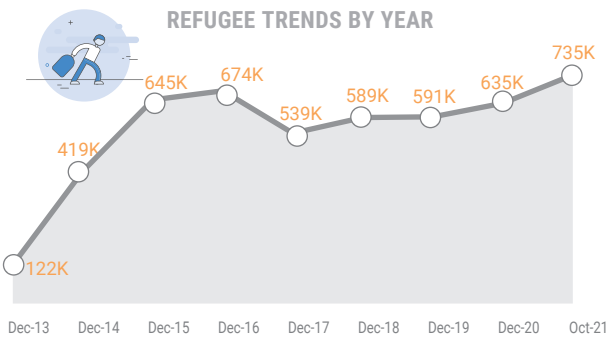

KEYS FIGURES

1- Commission mouvement de population (CMP) as of 31 October 2021

2- UNHCR as of 31 October 2021 3- CMP: Jan. - October 2021

Central African refugees in neighborhood countries and IDPs per Prefecture