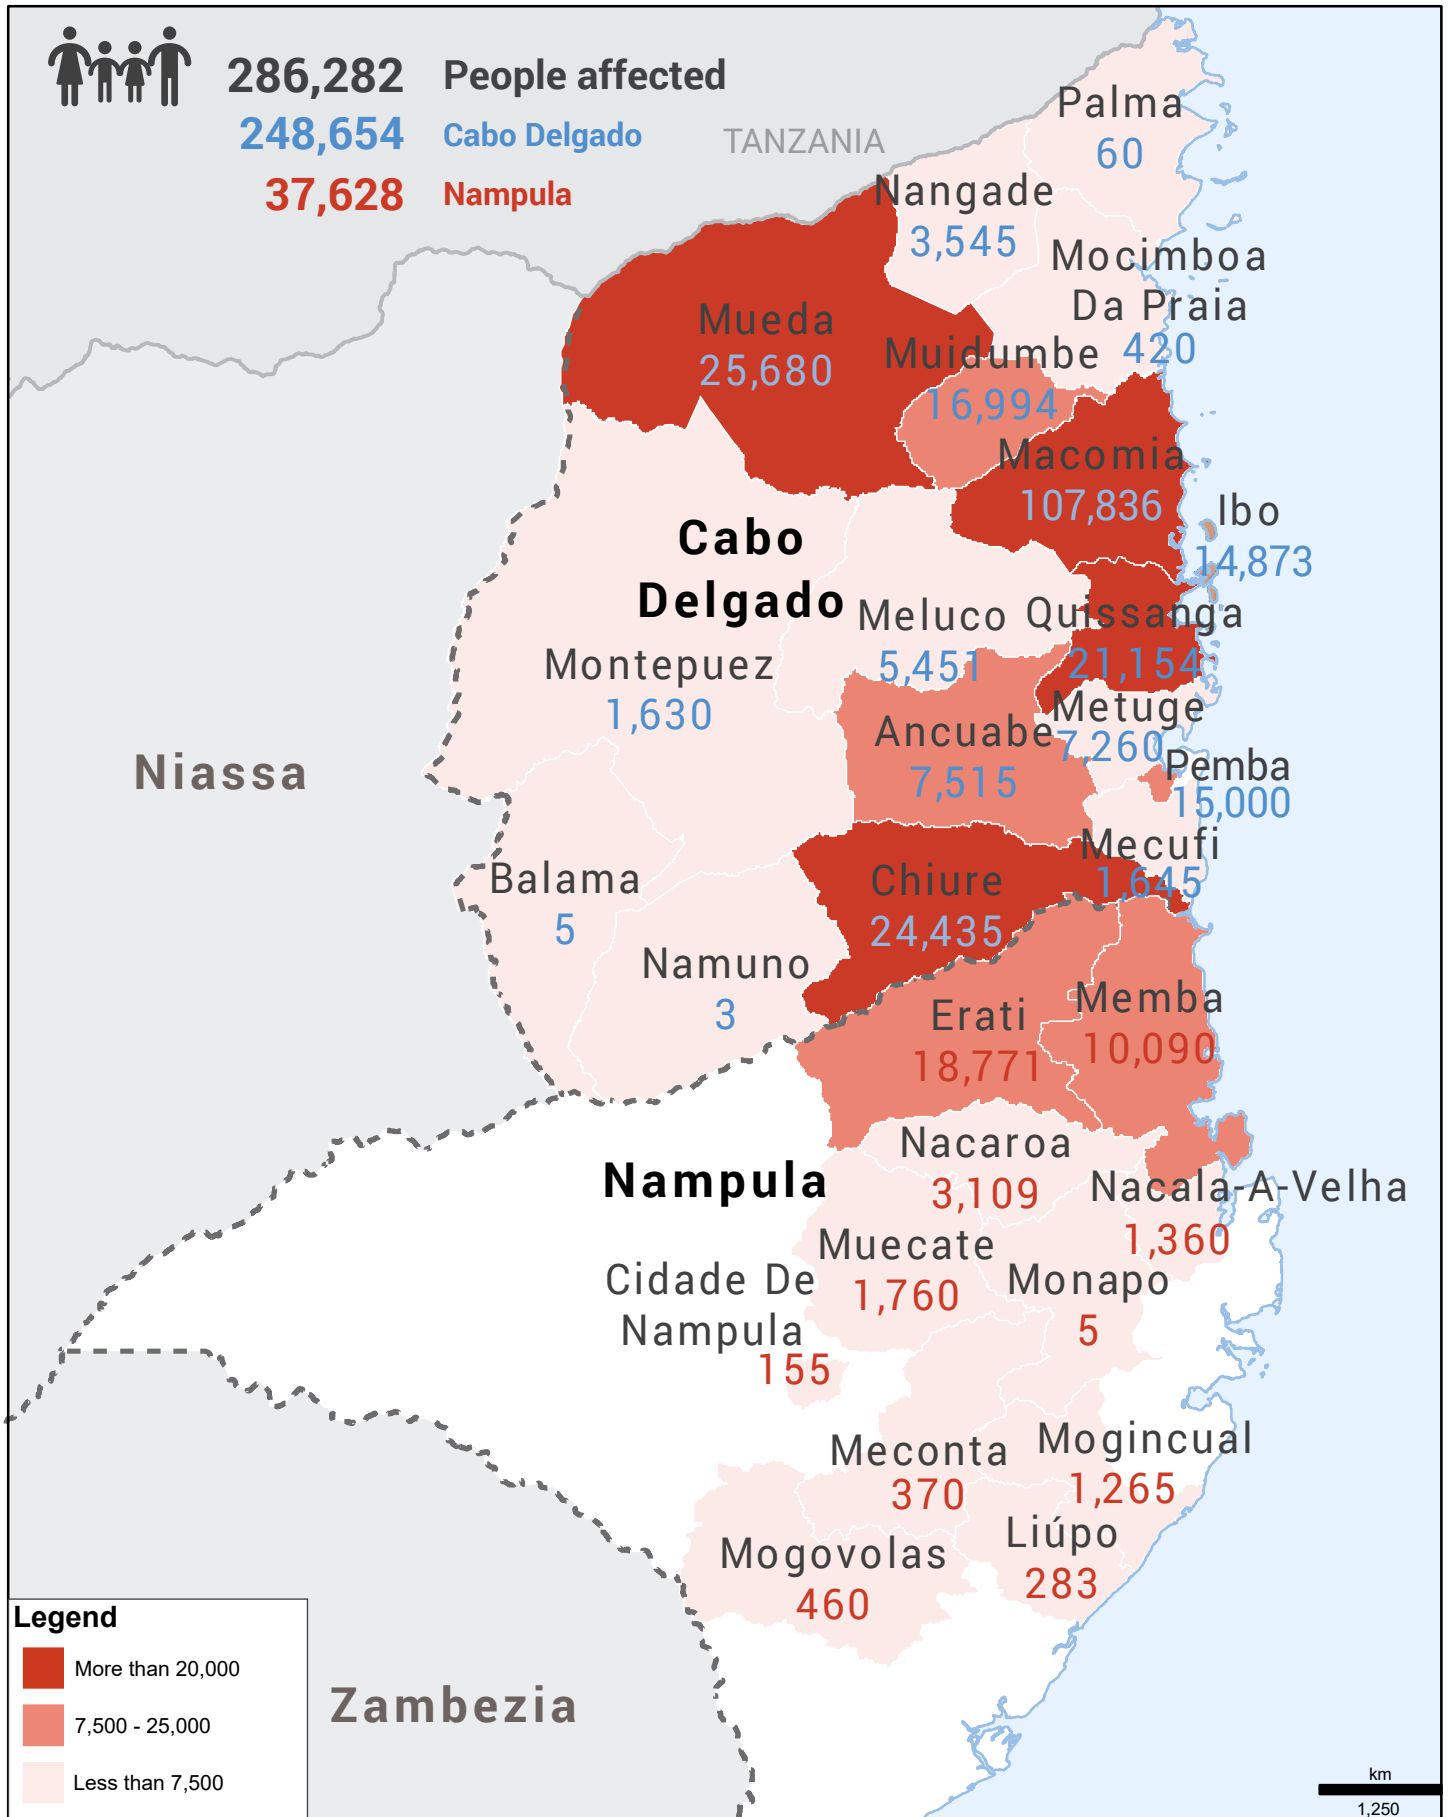

MOZAMBIQUE: CYCLONE KENNETH

Affected Population

(14/05/2019)

286,282 People affected

248,654 Cabo Delgado

37,628 Nampula

Legend

- More than 20,000
- 7,500 - 25,000
- Less than 7,500

Zambezia