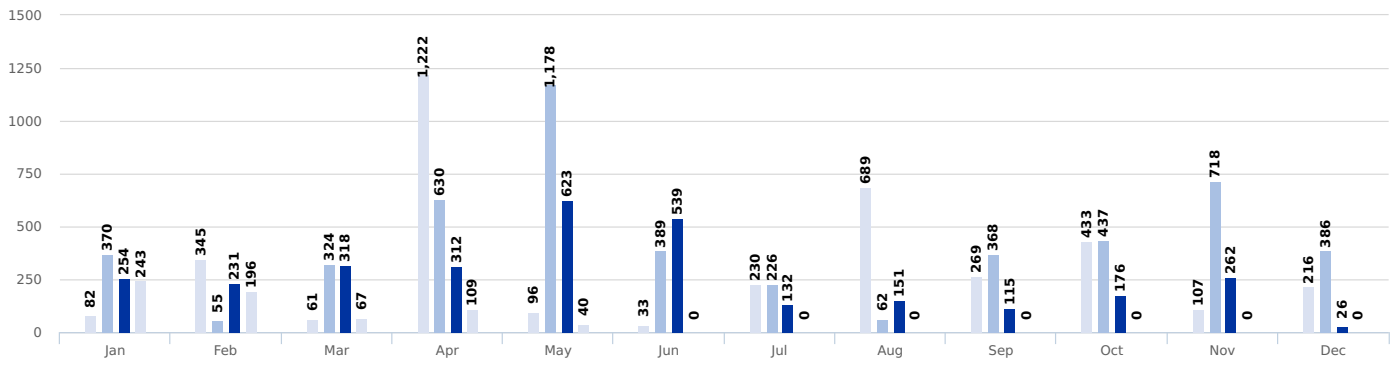

### DEATHS

from 1 Jan to current

Note: Arrivals data for the past year are from January to end of the month specified. Arrivals data for the current year are updated every Tuesday and Friday

### MAIN NATIONALITIES TO GREECE

### ESTIMATED FATALITY RATE

Note: Arrivals data for the past year are from January to end of the month specified. Arrivals data for the current year are updated every Tuesday and Friday. Attempted crossings include those migrants rescued from the Mediterranean by the Turkish and Libyan Coast Guards.

## MEDITERRANEAN ARRIVALS BY MONTH

2015 2016 2017 2018