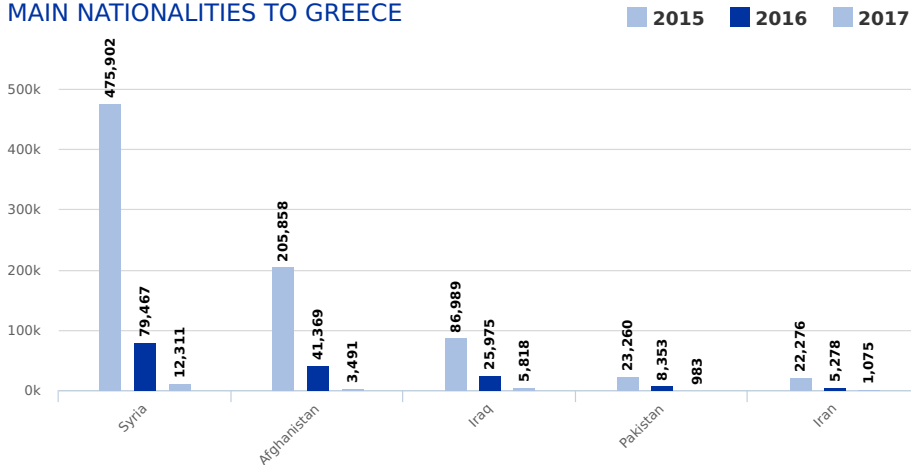

MAIN NATIONALITIES TO GREECE