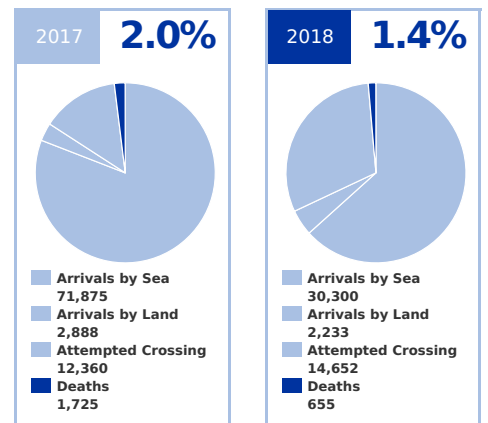

ESTIMATED FATALITY RATE

Note: Arrivals data for the past year are from January to end of the month specified. Arrivals data for the current year are updated every Tuesday and Friday. Attempted crossings include those migrants rescued from the Mediterranean by the Turkish and Libyan Coast Guards.