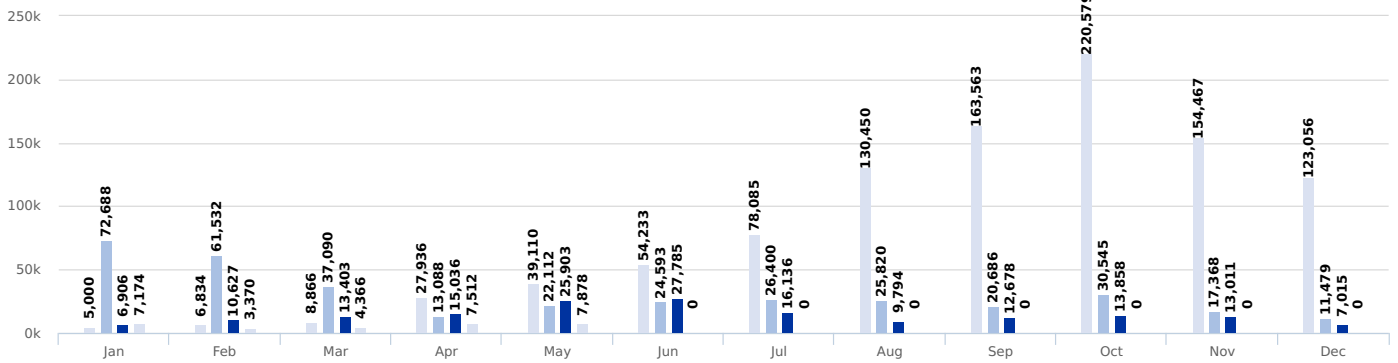

### DEATHS

from 1 Jan to current

Note: Arrivals data for the past year are from January to end of the month specified. Arrivals data for the current year are updated every Tuesday and Friday

### ESTIMATED FATALITY RATE

Note: Arrivals data for the past year are from January to end of the month specified. Arrivals data for the current year are updated every Tuesday and Friday. Attempted crossings include those migrants rescued from the Mediterranean by the Turkish and Libyan Coast Guards.

## MEDITERRANEAN FATALITIES BY MONTH

2015 2016 2017 2018

## MEDITERRANEAN ARRIVALS BY MONTH

2015 2016 2017 2018