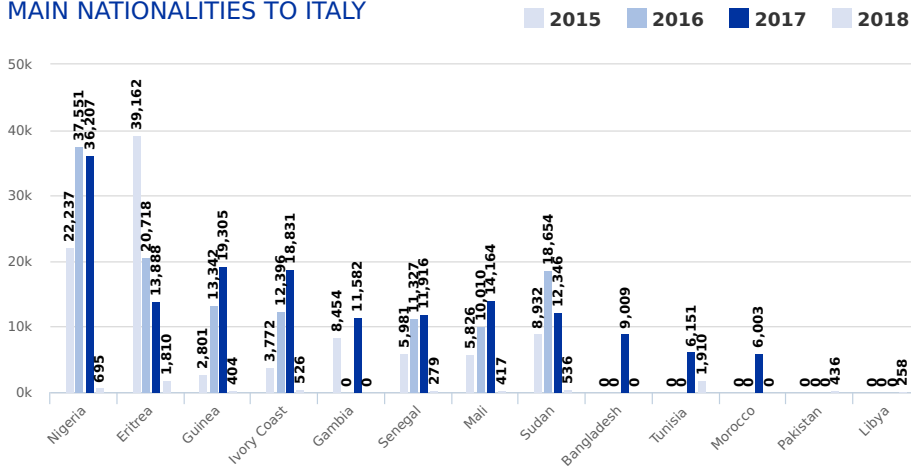

### MAIN NATIONALITIES TO ITALY

### ARRIVALS

from January to May

## MEDITERRANEAN ARRIVALS BY MONTH

2015 2016 2017 2018