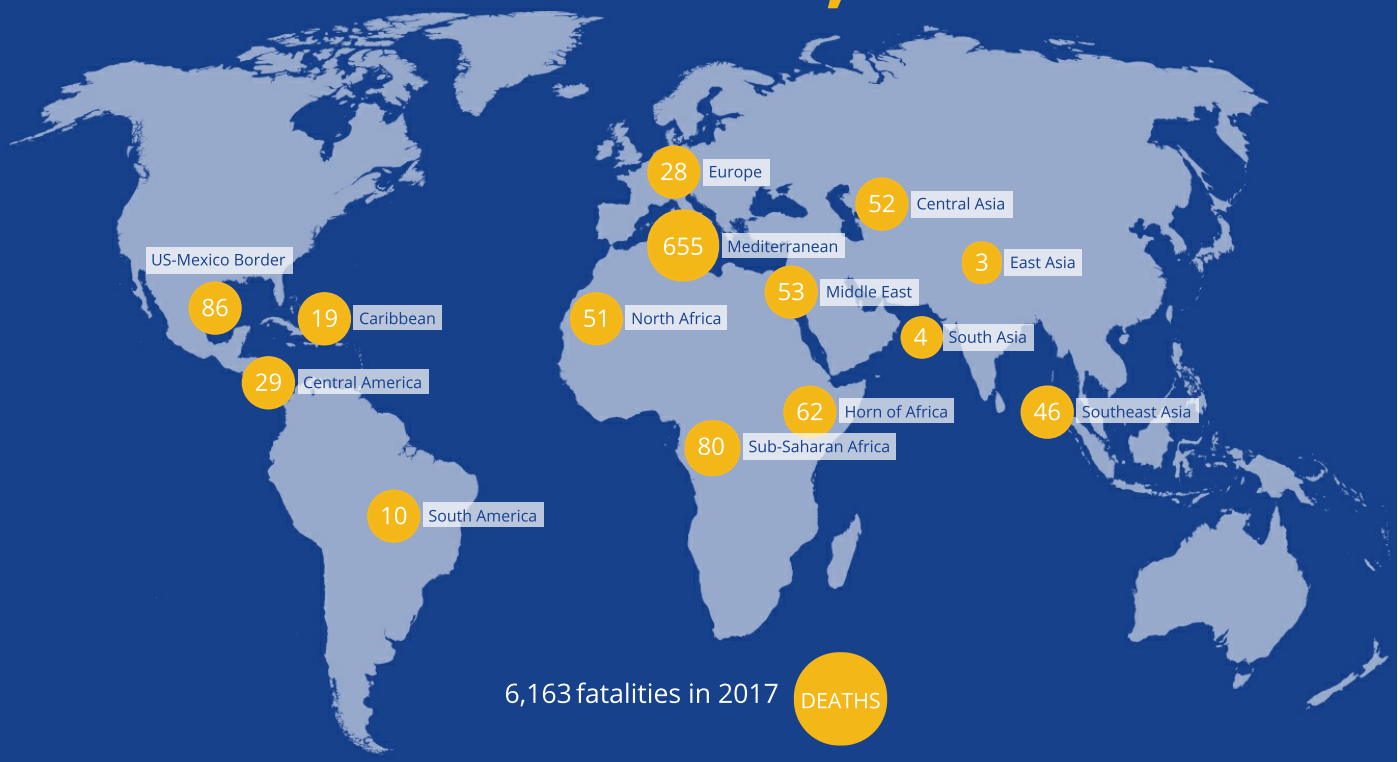

MISSING MIGRANTS PROJECT GLOBAL OVERVIEW

1,178 MIGRANT DEATHS IN 2018
AS OF MAY 28

Data set are estimates from IOM, national authorities and media sources. The boundaries and names shown and the designations used on maps do not imply official endorsement or acceptance by IOM.

Missing Migrants Project is a joint initiative of IOM's [Global Migration Data Analysis Centre (GMDAC)](https://www.iom.int/gmdac) and Media and Communications Division (MCD)
Back issues of the Mediterranean Update are available: <https://goo.gl/SXcyIt>