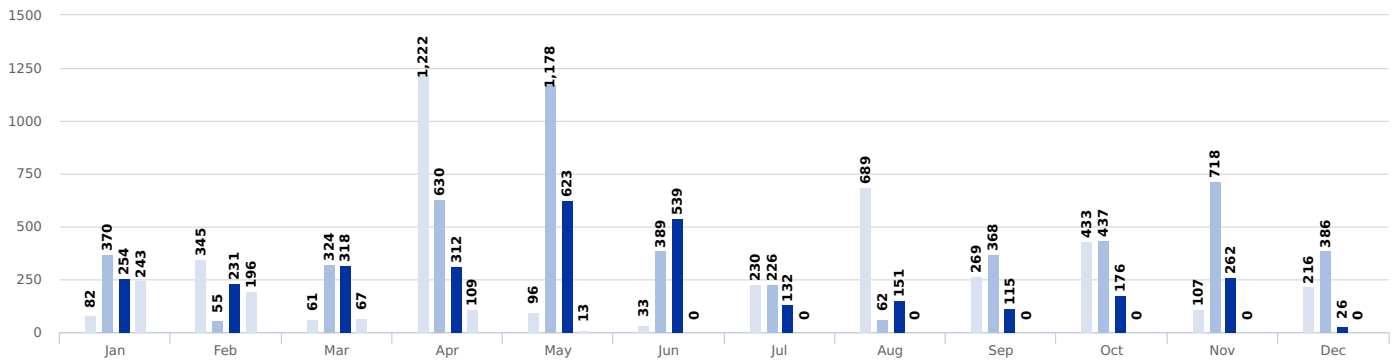

### DEATHS

from 1 Jan to current

Note: Arrivals data for the past year are from January to end of the month specified. Arrivals data for the current year are updated every Tuesday and Friday

### MAIN NATIONALITIES TO GREECE

### ESTIMATED FATALITY RATE

Note: Arrivals data for the past year are from January to end of the month specified. Arrivals data for the current year are updated every Tuesday and Friday. Attempted crossings include those migrants rescued from the Mediterranean by the Turkish and Libyan Coast Guards.

## MEDITERRANEAN ARRIVALS BY MONTH

2015 2016 2017 2018