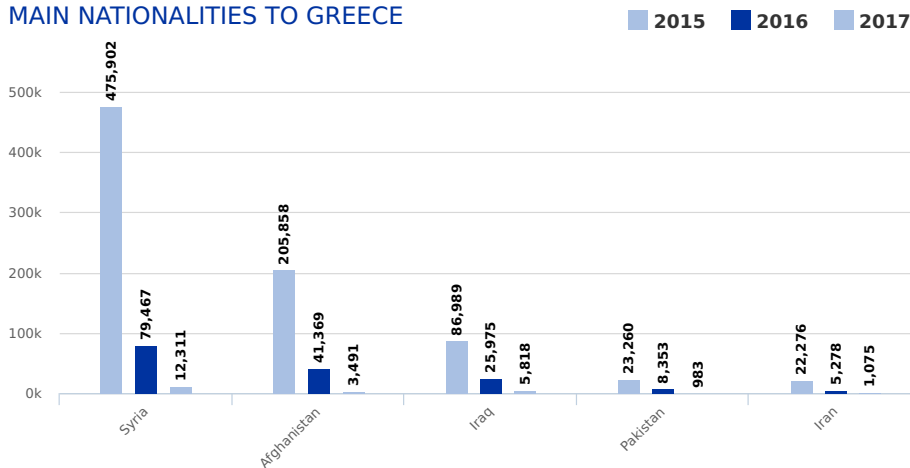

MAIN NATIONALITIES TO GREECE