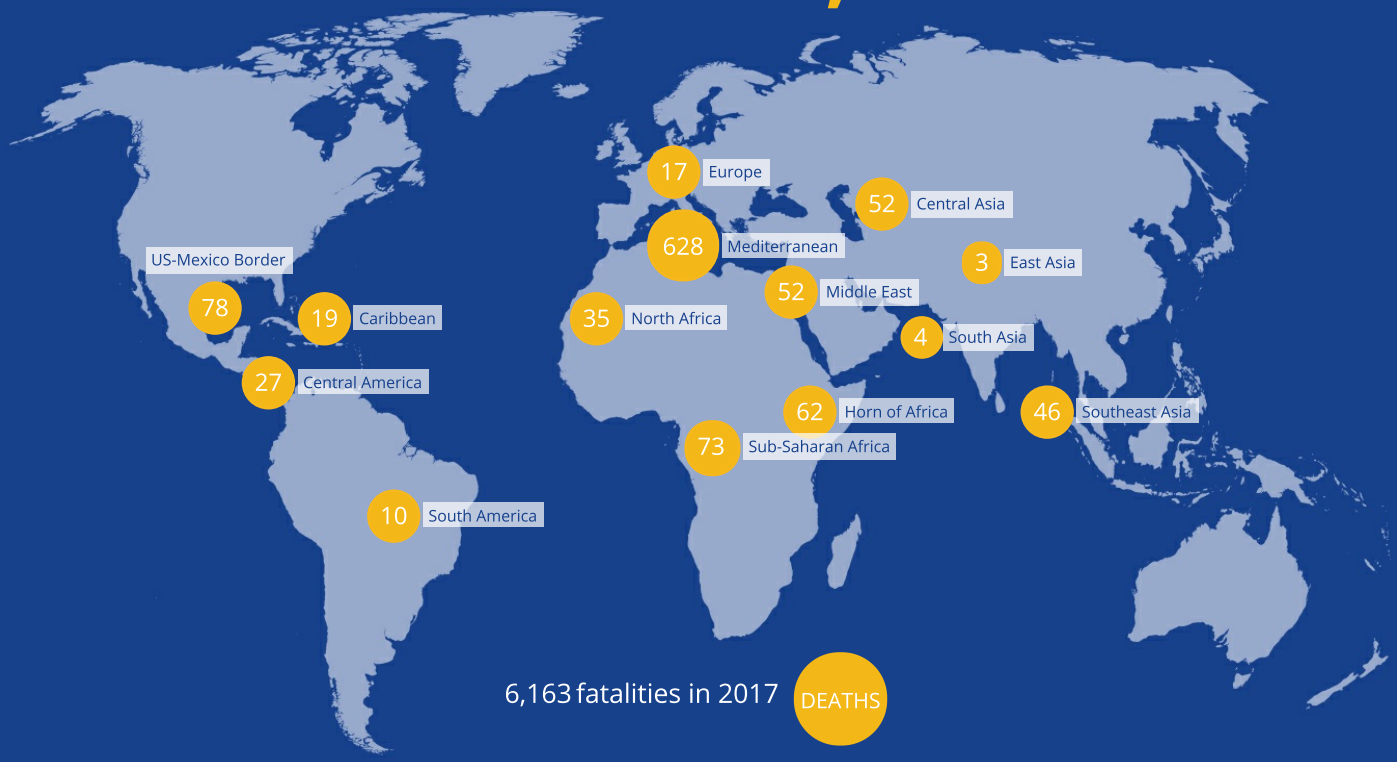

MISSING MIGRANTS PROJECT GLOBAL OVERVIEW

1,106 MIGRANT DEATHS IN 2018
AS OF MAY 14

Data set are estimates from IOM, national authorities and media sources. The boundaries and names shown and the designations used on maps do not imply official endorsement or acceptance by IOM.

Missing Migrants Project is a joint initiative of IOM's [Global Migration Data Analysis Centre (GMDAC)](https://www.iom.int/gmdac) and Media and Communications Division (MCD)
Back issues of the Mediterranean Update are available: <https://goo.gl/SXcyIt>