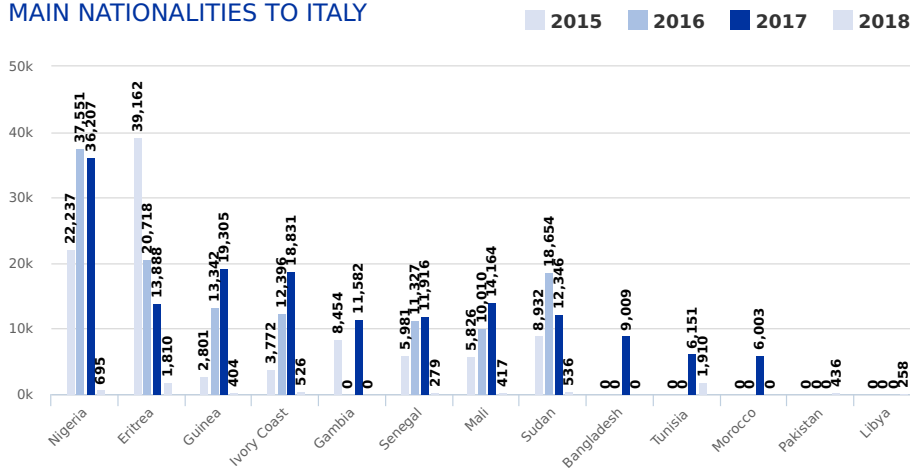

### MAIN NATIONALITIES TO ITALY

### ARRIVALS

from January to May

## MEDITERRANEAN ARRIVALS BY MONTH

2015 2016 2017 2018