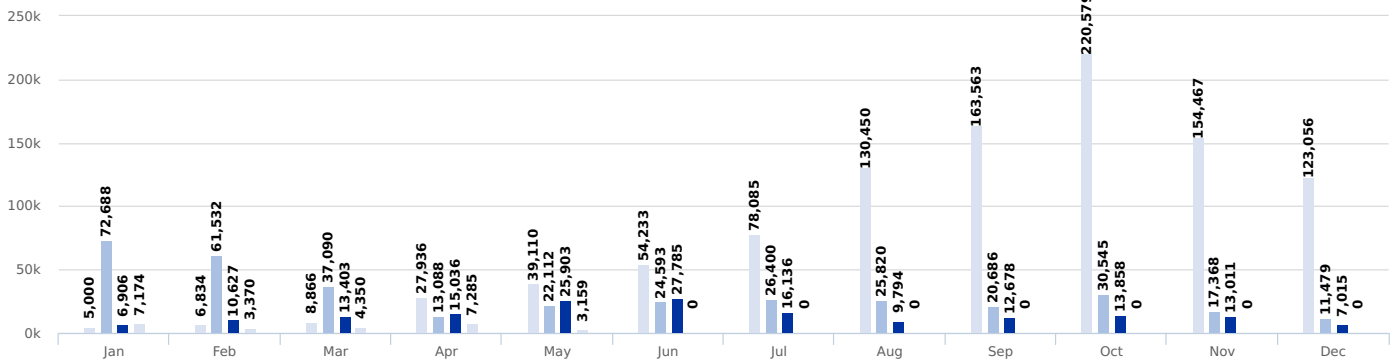

### DEATHS

from 1 Jan to current

Note: Arrivals data for the past year are from January to end of the month specified. Arrivals data for the current year are updated every Tuesday and Friday

### ESTIMATED FATALITY RATE

Note: Arrivals data for the past year are from January to end of the month specified. Arrivals data for the current year are updated every Tuesday and Friday. Attempted crossings include those migrants rescued from the Mediterranean by the Turkish and Libyan Coast Guards.

## MEDITERRANEAN FATALITIES BY MONTH

2015 2016 2017 2018

## MEDITERRANEAN ARRIVALS BY MONTH

2015 2016 2017 2018