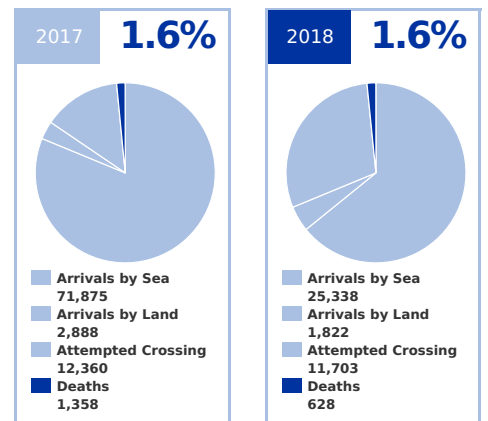

ESTIMATED FATALITY RATE

Note: Arrivals data for the past year are from January to end of the month specified. Arrivals data for the current year are updated every Tuesday and Friday. Attempted crossings include those migrants rescued from the Mediterranean by the Turkish and Libyan Coast Guards.