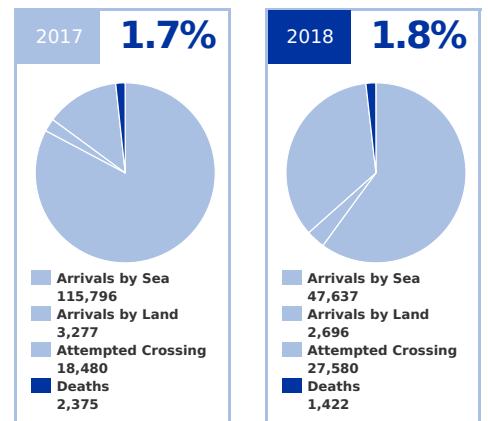

MAIN NATIONALITIES TO ITALY

ARRIVALS

from January to July

DEATHS

from 1 Jan to current

Note: Arrivals data for the past year are from January to end of the month specified. Arrivals data for the current year are updated every Tuesday and Friday

MAIN NATIONALITIES TO GREECE

ESTIMATED FATALITY RATE

Note: Arrivals data for the past year are from January to end of the month specified. Arrivals data for the current year are updated every Tuesday and Friday. Attempted crossings include those migrants rescued from the Mediterranean by the Turkish and Libyan Coast Guards.