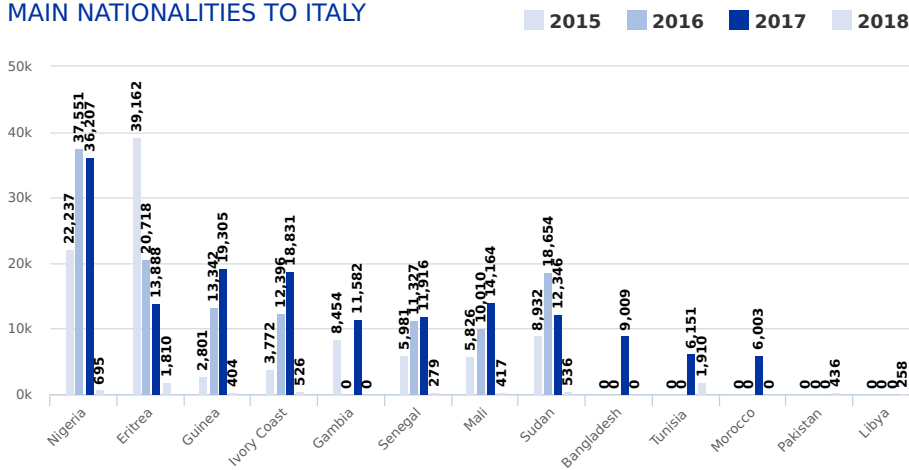

MAIN NATIONALITIES TO ITALY

ARRIVALS

from January to July

DEATHS

from 1 Jan to current

Note: Arrivals data for the past year are from January to end of the month specified. Arrivals data for the current year are updated every Tuesday and Friday

MAIN NATIONALITIES TO GREECE

ESTIMATED FATALITY RATE

Note: Arrivals data for the past year are from January to end of the month specified. Arrivals data for the current year are updated every Tuesday and Friday. Attempted crossings include those migrants rescued from the Mediterranean by the Turkish and Libyan Coast Guards.