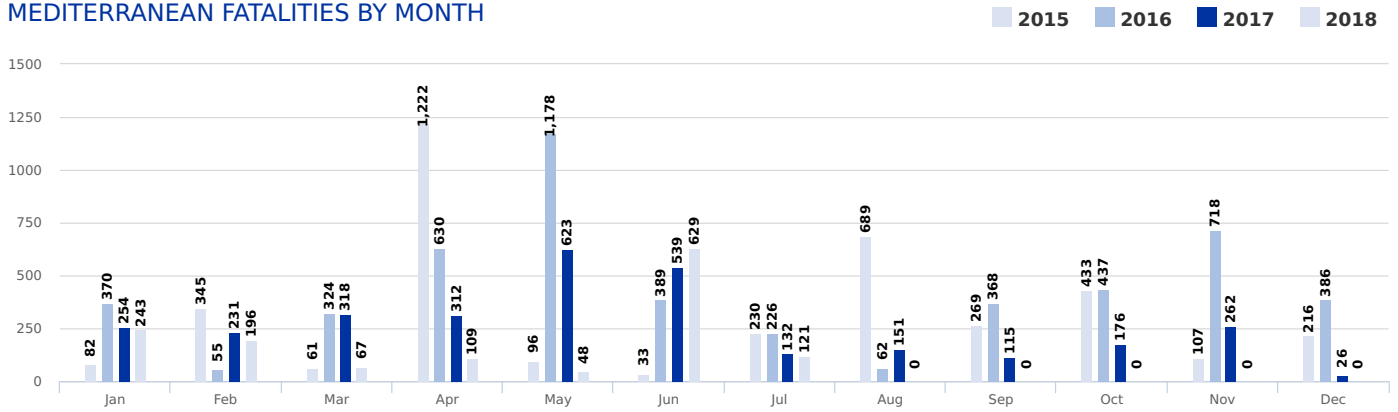

MEDITERRANEAN FATALITIES BY MONTH