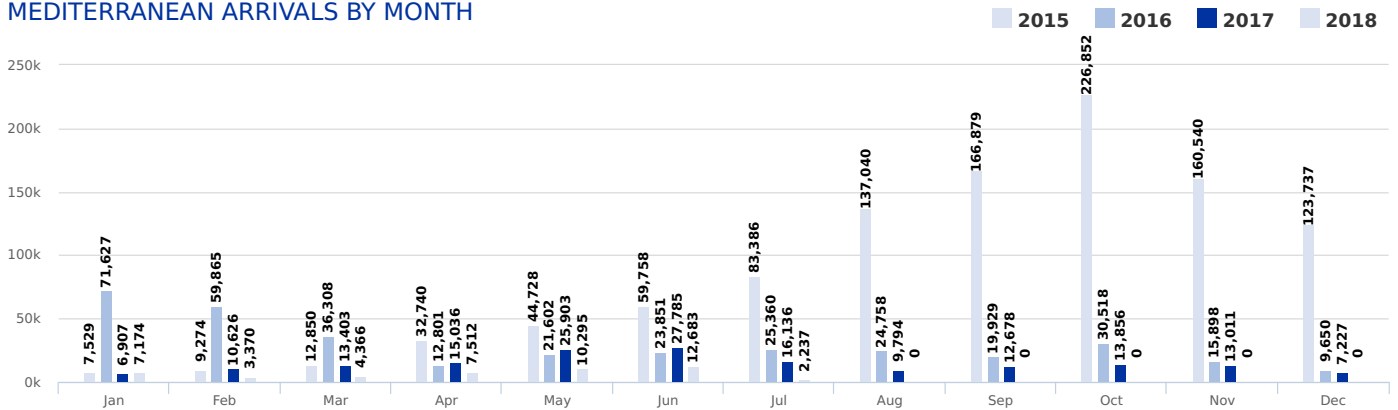

MEDITERRANEAN ARRIVALS BY MONTH

Data set are estimates from IOM, national authorities and media sources. The boundaries and names shown and the designations used on maps do not imply official endorsement or acceptance by IOM.

Missing Migrants Project is a joint initiative of IOM's [Global Migration Data Analysis Centre (GMDAC)](#) and Media and Communications Division (MCD)
Back issues of the Mediterranean Update are available: <https://goo.gl/SXcyJt>