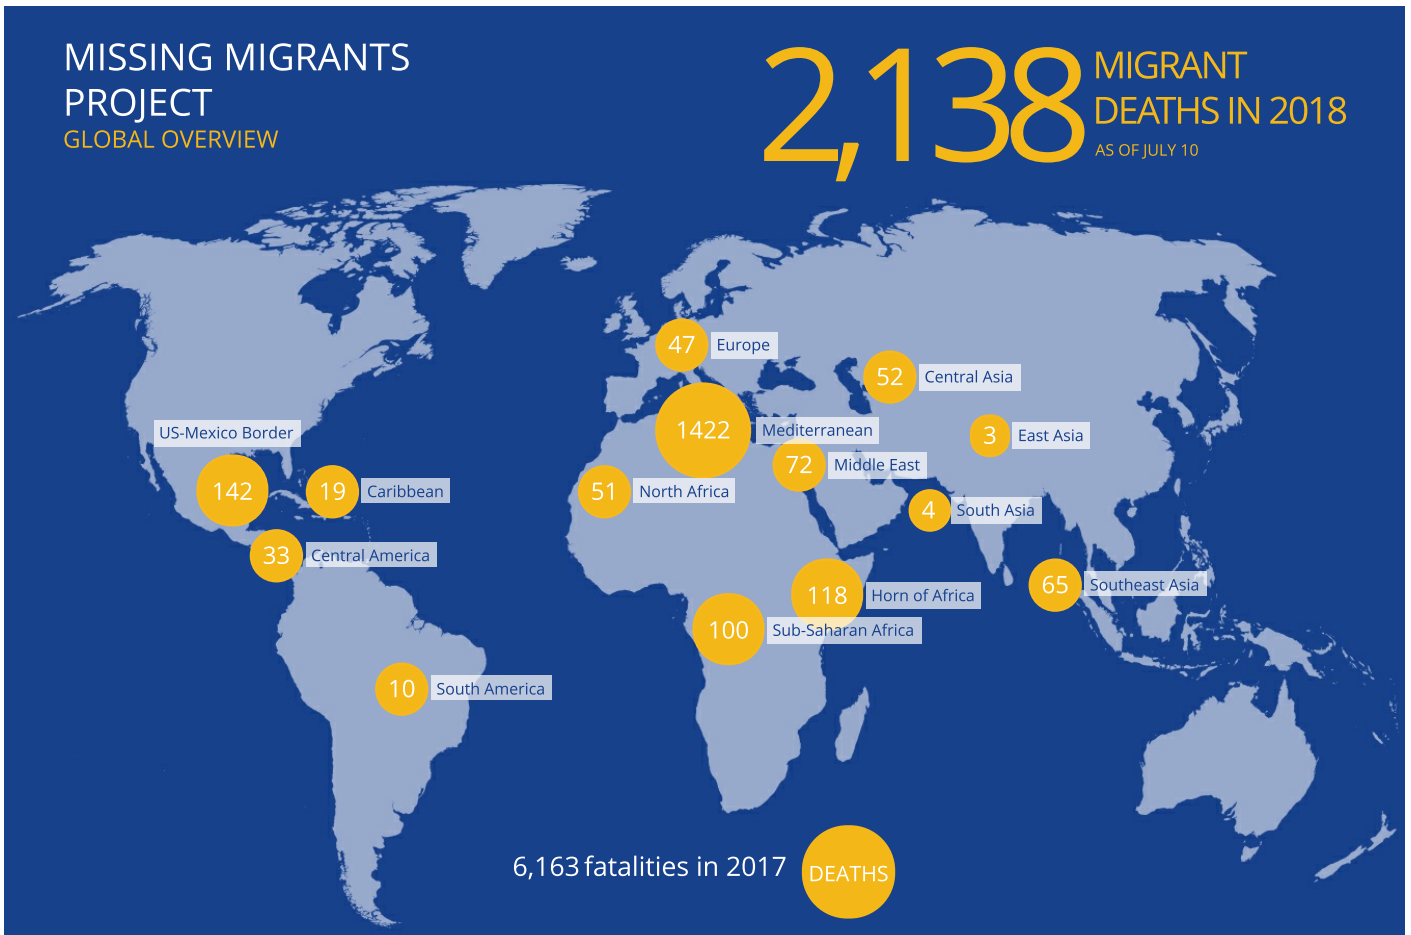

MAIN NATIONALITIES TO ITALY

ARRIVALS

from January to July

DEATHS

from 1 Jan to current

Note: Arrivals data for the past year are from January to end of the month specified. Arrivals data for the current year are updated every Tuesday and Friday

MAIN NATIONALITIES TO GREECE

ESTIMATED FATALITY RATE

Note: Arrivals data for the past year are from January to end of the month specified. Arrivals data for the current year are updated every Tuesday and Friday. Attempted crossings include those migrants rescued from the Mediterranean by the Turkish and Libyan Coast Guards.

MEDITERRANEAN FATALITIES BY MONTH

MEDITERRANEAN ARRIVALS BY MONTH

Data set are estimates from IOM, national authorities and media sources. The boundaries and names shown and the designations used on maps do not imply official endorsement or acceptance by IOM.

Missing Migrants Project is a joint initiative of IOM's [Global Migration Data Analysis Centre \(GMDAC\)](#) and Media and Communications Division (MCD)
Back issues of the Mediterranean Update are available: <https://goo.gl/SXcyJt>