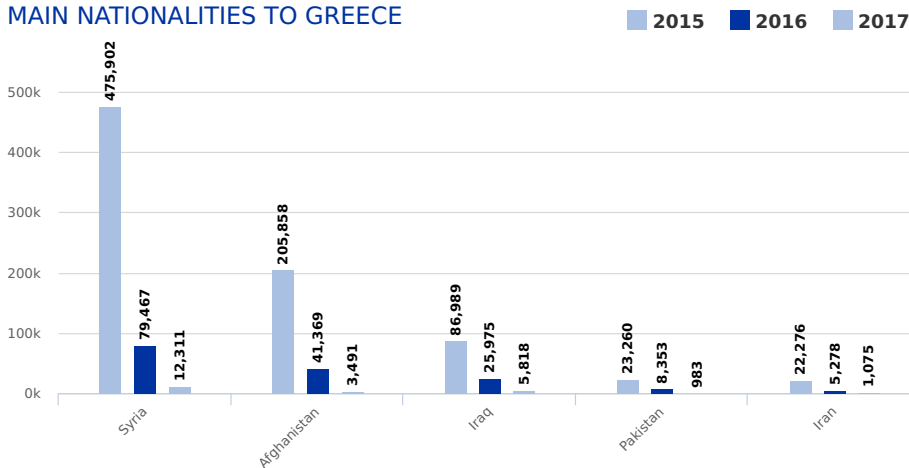

MAIN NATIONALITIES TO ITALY

ARRIVALS

from January to July

DEATHS

from 1 Jan to current

Note: Arrivals data for the past year are from January to end of the month specified. Arrivals data for the current year are updated every Tuesday and Friday

MAIN NATIONALITIES TO GREECE

ESTIMATED FATALITY RATE

Note: Arrivals data for the past year are from January to end of the month specified. Arrivals data for the current year are updated every Tuesday and Friday. Attempted crossings include those migrants rescued from the Mediterranean by the Turkish and Libyan Coast Guards.