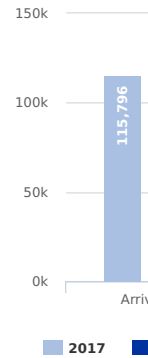

MAIN NATIONALITIES TO ITALY

ARRIVALS

from January to July

DEATHS

from 1 Jan to current

Note: Arrivals data for the past year are from January to end of the month specified. Arrivals data for the current year are updated every Tuesday and Friday