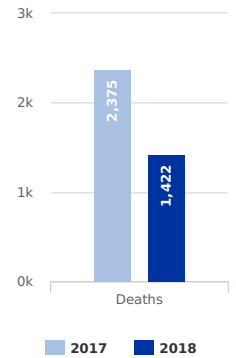

MAIN NATIONALITIES TO ITALY

ARRIVALS

from January to July

DEATHS

from 1 Jan to current

Note: Arrivals data for the past year are from January to end of the month specified. Arrivals data for the current year are updated every Tuesday and Friday