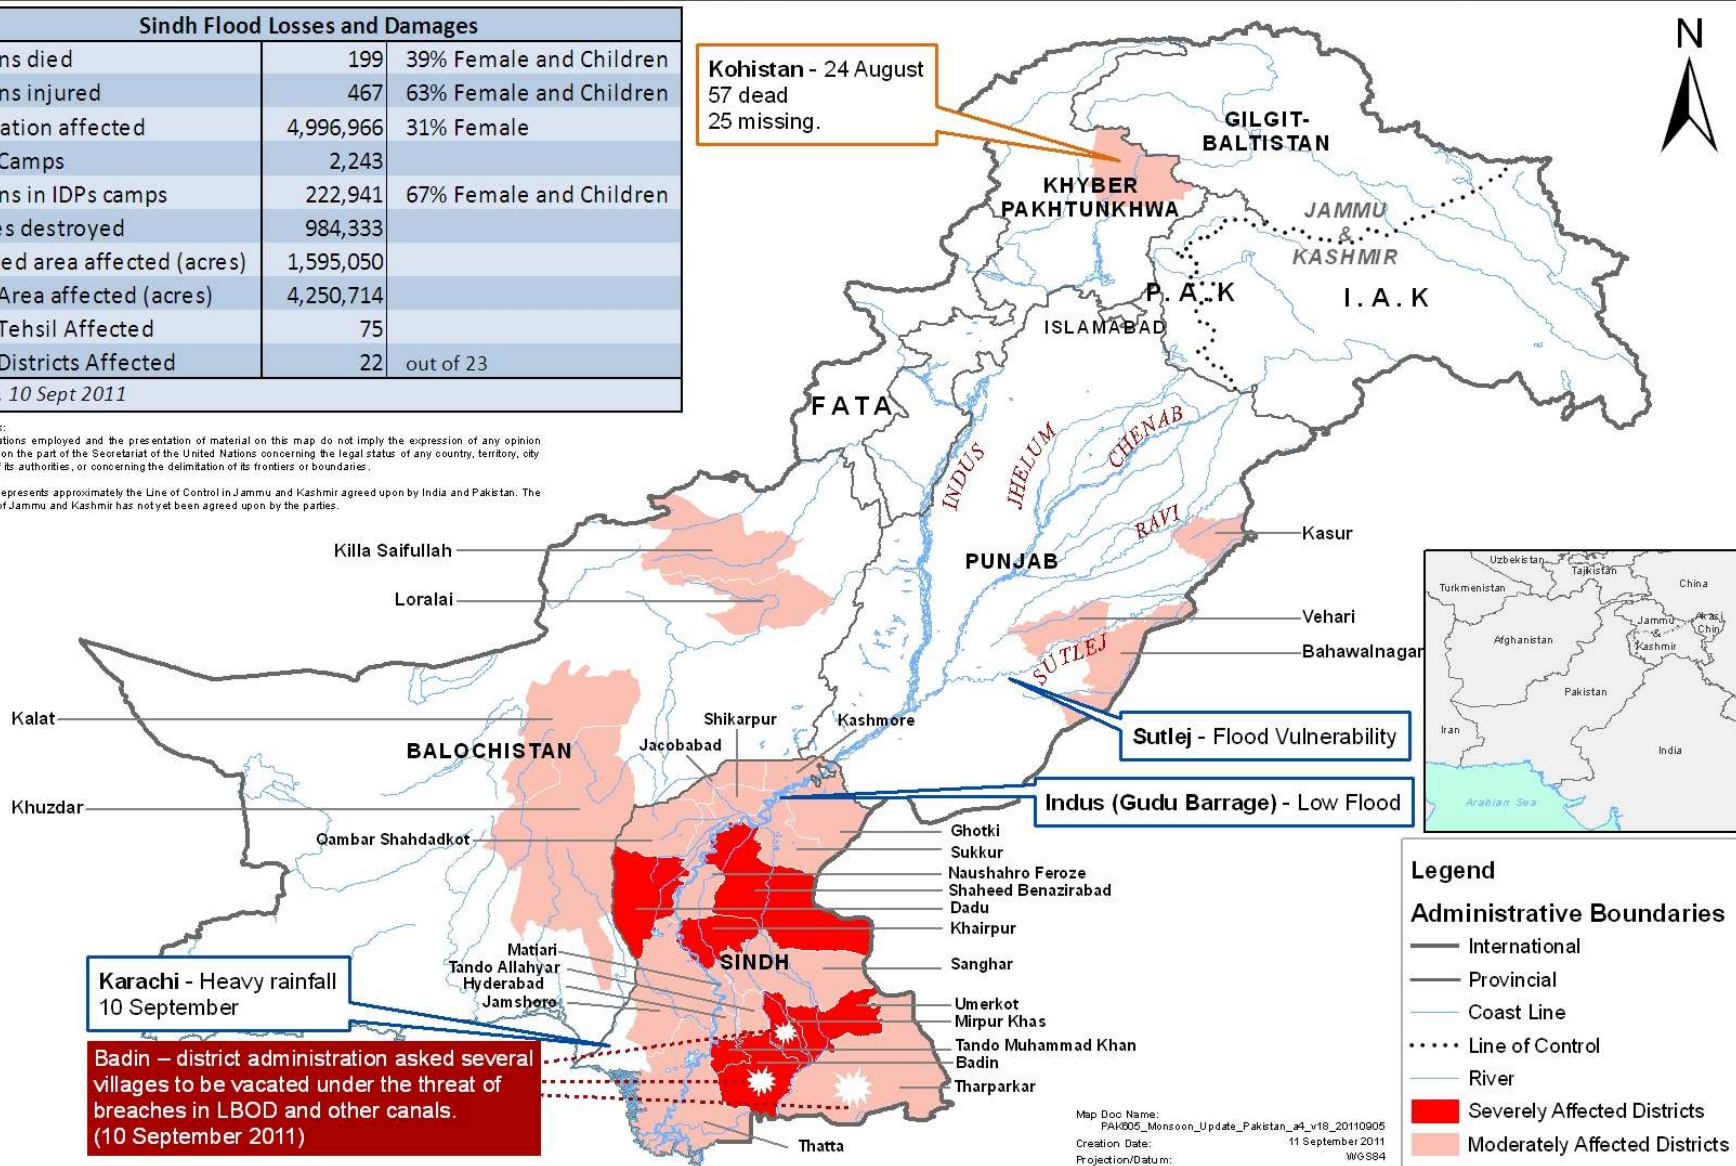

Pakistan - Monsoon Update and Impact Over Last 48 Hours

11 September 2011

Sindh Flood Losses and Damages		
Persons died	199	39% Female and Children
Persons injured	467	63% Female and Children
Population affected	4,996,966	31% Female
Total Camps	2,243	
Persons in IDPs camps	222,941	67% Female and Children
Houses destroyed	984,333	
Cropped area affected (acres)	1,595,050	
Total Area affected (acres)	4,250,714	
Total Tehsil Affected	75	
Total Districts Affected	22	out of 23

NDMA, 10 Sept 2011

Kohistan - 24 August
57 dead
25 missing.

Karachi - Heavy rainfall
10 September

Badin - district administration asked several villages to be vacated under the threat of breaches in LBOD and other canals.
(10 September 2011)

Map Doc Name: PAK05_Monsoon_Update_Pakistan_a4_v18_20110905
Creation Date: 11 September 2011
Projection/Datum: WGS84