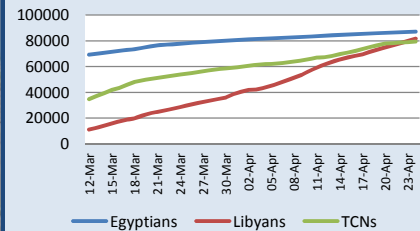

### CROSS BORDER MOVEMENT ARRIVALS

Arrived In	Nationality	23 Apr 2011		24 Apr 2011	
		Daily	Cumulative	Daily	Cumulative
Egypt	Egyptians	168	86,865	349	87,214
	Libyans	1,690	79,957	1,684	81,641
	TCNs	557	66,066	314	66,380
	<b>Total</b>	<b>2,415</b>	<b>232,888</b>	<b>2,347</b>	<b>235,235</b>
Tunisia*	Tunisians	794	25,253	780	26,033
	Libyans	1,964	79,240	2,926	82,166
	TCNs	164	172,352	323	172,675
	<b>Total</b>	<b>2,922</b>	<b>276,845</b>	<b>4,029</b>	<b>280,874</b>
Niger	Nigeriens	622	50,773	-	50,773
	TCNs	10	3,436	-	3,436
	<b>Total</b>	<b>632</b>	<b>54,209</b>	-	<b>54,209</b>
Algeria	Algerians	-	1,078	-	1,078
	Libyans	-	3,599	-	3,599
	TCNs	-	9,449	-	9,449
	<b>Total</b>	-	<b>14,126</b>	-	<b>14,126</b>
Chad <sup>2</sup>	Chadians	-	16,299	-	16,299
	TCNs	-	238	-	238
	<b>Total</b>	-	<b>16,537</b>	-	<b>16,537</b>
Italy <sup>1</sup>	<b>Total</b>	-	<b>4,076</b>	-	<b>4,076</b>
Malta <sup>1</sup>	<b>Total</b>	-	<b>1,106</b>	-	<b>1,106</b>
Sudan	<b>Total</b>	-	<b>2,800</b>	-	<b>2,800</b>
<b>TOTAL ARRIVAL</b>		<b>5,969</b>	<b>602,587</b>	<b>6,376</b>	<b>608,963</b>
<b>TOTAL TCN</b>		<b>731</b>	<b>251,541</b>	<b>637</b>	<b>252,178</b>

\* Figures have been adjusted in the field from previous day.  
 1 - Number only reflects arrivals from Libya (and not from Tunisia).  
 2 - Including figures recently received from Kalait, Chad.

Timeline of Daily CBM Arrivals in Egypt and Tunisia

Breakdown of Cross Border Movement Arrivals in Egypt

Breakdown of Cross Border Movement Arrivals in Tunisia

Accumulative Cross Border Movement Arrivals in Egypt

Accumulative Cross Border Movement Arrivals in Tunisia