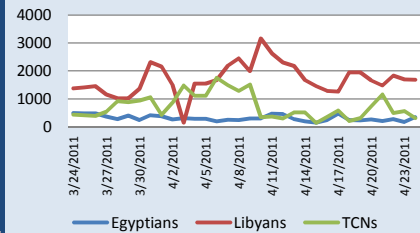

## MIGRATION FLOW

### CROSS BORDER MOVEMENT ARRIVALS

Arrived In	Nationality	23 Apr 2011		24 Apr 2011	
		Daily	Cumulative	Daily	Cumulative
Egypt	Egyptians	168	86,865	349	87,214
	Libyans	1,690	79,957	1,684	81,641
	TCNs	557	66,066	314	66,380
	<b>Total</b>	<b>2,415</b>	<b>232,888</b>	<b>2,347</b>	<b>235,235</b>
Tunisia*	Tunisians	794	25,253	780	26,033
	Libyans	1,964	79,240	2,926	82,166
	TCNs	164	172,352	323	172,675
	<b>Total</b>	<b>2,922</b>	<b>276,845</b>	<b>4,029</b>	<b>280,874</b>
Niger	Nigeriens	622	50,773	-	50,773
	TCNs	10	3,436	-	3,436
	<b>Total</b>	<b>632</b>	<b>54,209</b>	-	<b>54,209</b>
Algeria	Algerians	-	1,078	-	1,078
	Libyans	-	3,599	-	3,599
	TCNs	-	9,449	-	9,449
	<b>Total</b>	-	<b>14,126</b>	-	<b>14,126</b>
Chad <sup>2</sup>	Chadians	-	16,299	-	16,299
	TCNs	-	238	-	238
	<b>Total</b>	-	<b>16,537</b>	-	<b>16,537</b>
Italy <sup>1</sup>	<b>Total</b>	-	<b>4,076</b>	-	<b>4,076</b>
Malta <sup>1</sup>	<b>Total</b>	-	<b>1,106</b>	-	<b>1,106</b>
Sudan	<b>Total</b>	-	<b>2,800</b>	-	<b>2,800</b>
<b>TOTAL ARRIVAL</b>		<b>5,969</b>	<b>602,587</b>	<b>6,376</b>	<b>608,963</b>
<b>TOTAL TCN</b>		<b>731</b>	<b>251,541</b>	<b>637</b>	<b>252,178</b>

\* Figures have been adjusted in the field from previous day.  
 1 - Number only reflects arrivals from Libya (and not from Tunisia).  
 2 - Including figures recently received from Kalait, Chad.

Timeline of Daily CBM Arrivals in Egypt and Tunisia

Breakdown of Cross Border Movement Arrivals in Egypt

Breakdown of Cross Border Movement Arrivals in Tunisia

Accumulative Cross Border Movement Arrivals in Egypt

Accumulative Cross Border Movement Arrivals in Tunisia