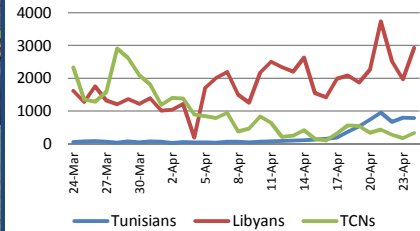

### CROSS BORDER MOVEMENT ARRIVALS

Arrived In	Nationality	23 Apr 2011		24 Apr 2011	
		Daily	Cumulative	Daily	Cumulative
Egypt	Egyptians	168	86,865	349	87,214
	Libyans	1,690	79,957	1,684	81,641
	TCNs	557	66,066	314	66,380
	<b>Total</b>	<b>2,415</b>	<b>232,888</b>	<b>2,347</b>	<b>235,235</b>
Tunisia*	Tunisians	794	25,253	780	26,033
	Libyans	1,964	79,240	2,926	82,166
	TCNs	164	172,352	323	172,675
	<b>Total</b>	<b>2,922</b>	<b>276,845</b>	<b>4,029</b>	<b>280,874</b>
Niger	Nigeriens	622	50,773	-	50,773
	TCNs	10	3,436	-	3,436
	<b>Total</b>	<b>632</b>	<b>54,209</b>	-	<b>54,209</b>
Algeria	Algerians	-	1,078	-	1,078
	Libyans	-	3,599	-	3,599
	TCNs	-	9,449	-	9,449
	<b>Total</b>	-	<b>14,126</b>	-	<b>14,126</b>
Chad <sup>2</sup>	Chadians	-	16,299	-	16,299
	TCNs	-	238	-	238
	<b>Total</b>	-	<b>16,537</b>	-	<b>16,537</b>
Italy <sup>1</sup>	<b>Total</b>	-	<b>4,076</b>	-	<b>4,076</b>
Malta <sup>1</sup>	<b>Total</b>	-	<b>1,106</b>	-	<b>1,106</b>
Sudan	<b>Total</b>	-	<b>2,800</b>	-	<b>2,800</b>
<b>TOTAL ARRIVAL</b>		<b>5,969</b>	<b>602,587</b>	<b>6,376</b>	<b>608,963</b>
<b>TOTAL TCN</b>		<b>731</b>	<b>251,541</b>	<b>637</b>	<b>252,178</b>

\* Figures have been adjusted in the field from previous day.  
 1 - Number only reflects arrivals from Libya (and not from Tunisia).  
 2 - Including figures recently received from Kalait, Chad.

Timeline of Daily CBM Arrivals in Egypt and Tunisia

Breakdown of Cross Border Movement Arrivals in Egypt

Breakdown of Cross Border Movement Arrivals in Tunisia

Accumulative Cross Border Movement Arrivals in Egypt

Accumulative Cross Border Movement Arrivals in Tunisia