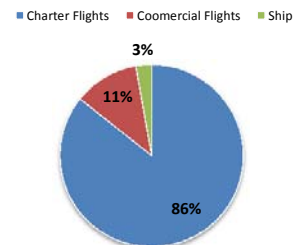

Daily TCN Arrivals, Departures, and Caseload in Egypt

Daily TCN Arrivals and Departures with Caseload in Tunisia

## 24 April 2011

Cumulative Departed TCNs

Timeline of Daily TCNs Departures Coordinated through IOM

Departed Third Country Nationals

- 29,849 Bangladesh
- 688 Burkina Faso
- 85 Cameroon
- 44 Central African Rep
- 21,529 Chad
- 32 Cote Divoire
- 21,310 Egypt
- 183 Ethiopia
- 61 Gambia
- 10,220 Ghana
- 622 Guinea
- 81 Guinea-Bissau
- 32 Lebanon
- 9,309 Mali
- 613 Mauritania
- 1,637 Morocco
- 51 Nepal
- 3,942 Niger
- 1,509 Nigeria
- 477 Pakistan
- 668 Philippines
- 248 Senegal
- 42 Sierra Leone
- 38 Sri Lanka
- 14,511 Sudan
- 291 Togo
- 554 Vietnam
- 65 Other

Cumulative TCN Arrivals: 252,178

Types of Evacuation Movement Organized by IOM

**939** recorded flights

**117,236** recorded passengers

---

**1** recorded ship

**1,455** recorded passengers

Coordinated Departures Summary			
No. of Passengers		Total Departed	Total Booked
Paid By	Movement Type		
IOM	Charter Flights	44,635	186
	Commercial Flights	5,993	181
	Ship	1,455	-
Total IOM		52,083	367
UNHCR		29,539	-
Donor In-Kind		37,069	354
<b>Grand Total</b>		<b>118,691</b>	<b>721</b>