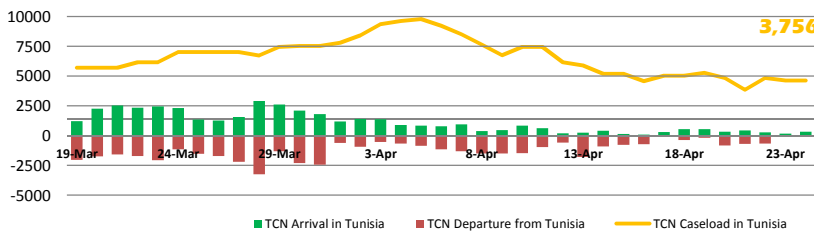

Daily TCN Arrivals and Departures with Caseload in Tunisia