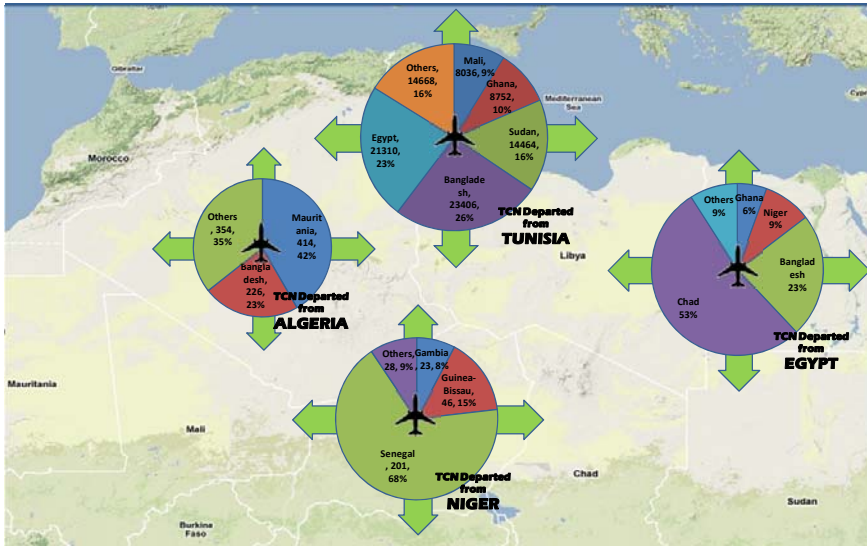

Daily TCN Arrivals and Departures with Caseload in Tunisia