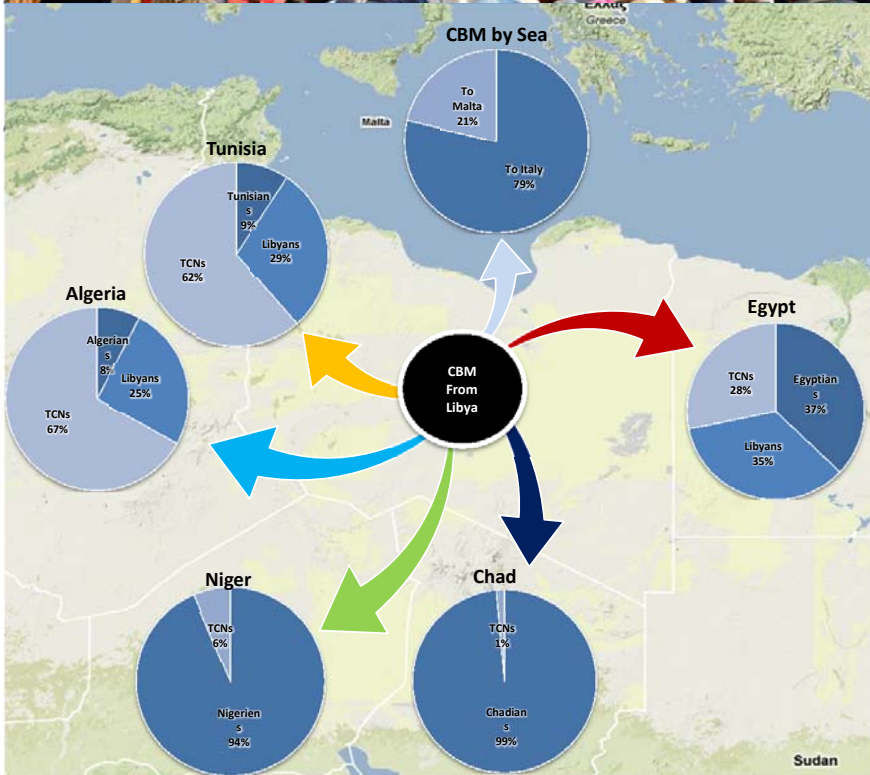

## MIGRATION FLOW

\* Figures have been adjusted in the field from previous day.  
 1 - Number only reflects arrivals from Libya (and not from Tunisia).  
 2 - Including figures recently received from Kalait, Chad.

Timeline of Daily CBM Arrivals in Egypt and Tunisia

Breakdown of Cross Border Movement Arrivals in Egypt

Breakdown of Cross Border Movement Arrivals in Tunisia

Accumulative Cross Border Movement Arrivals in Egypt

Accumulative Cross Border Movement Arrivals in Tunisia

Departed From	23 Apr 2011		24 Apr 2011		Estimated Caseload**
	Daily	Cumulative*	Daily	Cumulative*	
Egypt <sup>1</sup>	299	64,000	-	64,500	2,247
Tunisia <sup>1</sup>	30	166,212	5	166,552	3,756
Niger <sup>2</sup>	-	3,201	-	3,201	245
Other Countries	-	1,125	-	1,125	1,240
<b>TOTAL DEPARTURE</b>	<b>329</b>	<b>234,538</b>	<b>5</b>	<b>235,378</b>	<b>7,488</b>