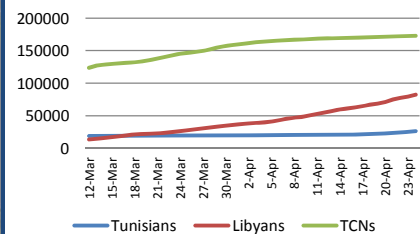

### CROSS BORDER MOVEMENT ARRIVALS

Arrived In	Nationality	23 Apr 2011		24 Apr 2011	
		Daily	Cumulative	Daily	Cumulative
Egypt	Egyptians	168	86,865	349	87,214
	Libyans	1,690	79,957	1,684	81,641
	TCNs	557	66,066	314	66,380
	<b>Total</b>	<b>2,415</b>	<b>232,888</b>	<b>2,347</b>	<b>235,235</b>
Tunisia*	Tunisians	794	25,253	780	26,033
	Libyans	1,964	79,240	2,926	82,166
	TCNs	164	172,352	323	172,675
	<b>Total</b>	<b>2,922</b>	<b>276,845</b>	<b>4,029</b>	<b>280,874</b>
Niger	Nigeriens	622	50,773	-	50,773
	TCNs	10	3,436	-	3,436
	<b>Total</b>	<b>632</b>	<b>54,209</b>	-	<b>54,209</b>
Algeria	Algerians	-	1,078	-	1,078
	Libyans	-	3,599	-	3,599
	TCNs	-	9,449	-	9,449
	<b>Total</b>	-	<b>14,126</b>	-	<b>14,126</b>
Chad <sup>2</sup>	Chadians	-	16,299	-	16,299
	TCNs	-	238	-	238
	<b>Total</b>	-	<b>16,537</b>	-	<b>16,537</b>
Italy <sup>1</sup>	<b>Total</b>	-	<b>4,076</b>	-	<b>4,076</b>
Malta <sup>1</sup>	<b>Total</b>	-	<b>1,106</b>	-	<b>1,106</b>
Sudan	<b>Total</b>	-	<b>2,800</b>	-	<b>2,800</b>
<b>TOTAL ARRIVAL</b>		<b>5,969</b>	<b>602,587</b>	<b>6,376</b>	<b>608,963</b>
<b>TOTAL TCN</b>		<b>731</b>	<b>251,541</b>	<b>637</b>	<b>252,178</b>

\* Figures have been adjusted in the field from previous day.  
 1 - Number only reflects arrivals from Libya (and not from Tunisia).  
 2 - Including figures recently received from Kalait, Chad.

Timeline of Daily CBM Arrivals in Egypt and Tunisia

Breakdown of Cross Border Movement Arrivals in Egypt

Breakdown of Cross Border Movement Arrivals in Tunisia

Accumulative Cross Border Movement Arrivals in Egypt

Accumulative Cross Border Movement Arrivals in Tunisia

Departed From	23 Apr 2011		24 Apr 2011		Estimated Caseload**
	Daily	Cumulative*	Daily	Cumulative*	
Egypt <sup>1</sup>	299	64,000	-	64,500	2,247
Tunisia <sup>1</sup>	30	166,212	5	166,552	3,756
Niger <sup>2</sup>	-	3,201	-	3,201	245
Other Countries	-	1,125	-	1,125	1,240
<b>TOTAL DEPARTURE</b>	<b>329</b>	<b>234,538</b>	<b>5</b>	<b>235,378</b>	<b>7,488</b>