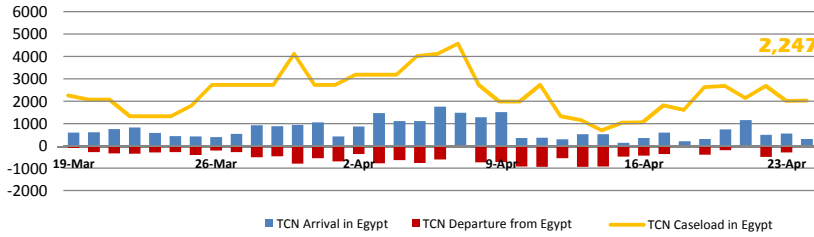

Departed From	23 Apr 2011		24 Apr 2011		Estimated Caseload**
	Daily	Cumulative*	Daily	Cumulative*	
Egypt¹	299	64,000	-	64,500	2,247
Tunisia¹	30	166,212	5	166,552	3,756
Niger²	-	3,201	-	3,201	245
Other Countries	-	1,125	-	1,125	1,240
TOTAL DEPARTURE	329	234,538	5	235,378	7,488

1 - Figures have been adjusted in comparison to numbers reported yesterday.
2 - Figures as of today for Niger will only reflect international evacuation of TCNs and no longer on ground transport from Dirkou.
* Estimates including departures not coordinated by IOM.
** This number does not reflect camp population in Tunisia, it reflects the number that IOM believes requires evacuation assistance, and includes those that do not transit through the Camps.

Daily TCN Arrivals, Departures, and Caseload in Egypt