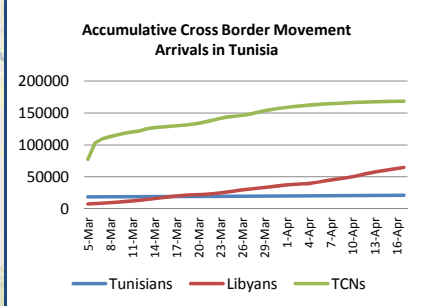

MIGRATION FLOW					
CROSS BORDER MOVEMENT ARRIVALS					
Arrived In	Nationality	16 Apr 2011		17 Apr 2011	
		Daily	Cumulative	Daily	Cumulative
Egypt	Egyptians	246	85,013	467	85,480
	Libyans	1,280	68,148	1,256	69,404
	TCNs	358	62,020	589	62,609
	<b>Total</b>	<b>1,884</b>	<b>215,181</b>	<b>2,312</b>	<b>217,493</b>
Tunisia*	Tunisians	148	21,034	184	21,218
	Libyans	1,418	62,822	1,985	64,807
	TCNs	98	168,227	314	168,541
	<b>Total</b>	<b>1,664</b>	<b>252,083</b>	<b>2,483</b>	<b>254,566</b>
Niger	Nigeriens	2,399	42,258	-	42,258
	TCNs	64	3,342	-	3,342
	<b>Total</b>	<b>2,463</b>	<b>45,600</b>	-	<b>45,600</b>
Algeria	Algerians	-	1,078	-	1,078
	Libyans	-	3,599	-	3,599
	TCNs	-	9,449	-	9,449
	<b>Total</b>	-	<b>14,126</b>	-	<b>14,126</b>
Chad	Chadians	-	6,113	-	6,113
	TCNs	-	106	-	106
	<b>Total</b>	-	<b>6,219</b>	-	<b>6,219</b>
Italy <sup>1</sup>	<b>Total</b>	-	<b>1,622</b>	-	<b>1,622</b>
	Malta <sup>1</sup>	<b>Total</b>	-	<b>1,106</b>	-
Sudan		<b>Total</b>	-	<b>2,800</b>	-
	<b>TOTAL ARRIVAL</b>		<b>6,011</b>	<b>538,737</b>	<b>4,795</b>
<b>TOTAL TCN</b>		<b>520</b>	<b>243,144</b>	<b>903</b>	<b>244,047</b>

\* Figures have been adjusted in the field from previous day.  
 1 - Number only reflects arrivals from Libya (and not from Tunisia).

**17 April 2011**

Please visit the website below for more information  
[www.migration-crisis.com/libya](http://www.migration-crisis.com/libya)