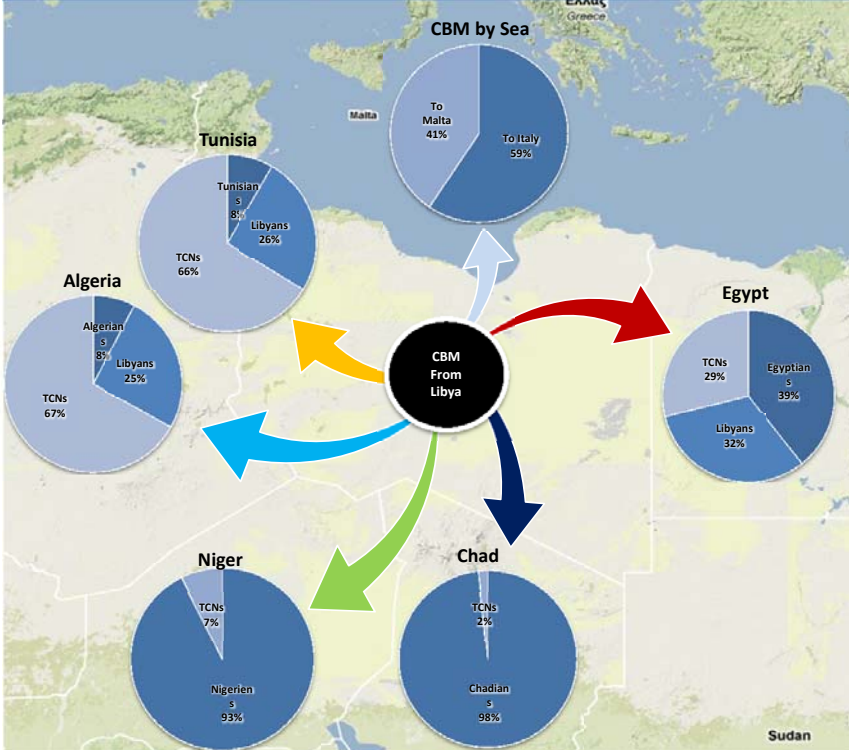

MIGRATION FLOW					
CROSS BORDER MOVEMENT ARRIVALS					
Arrived In	Nationality	16 Apr 2011		17 Apr 2011	
		Daily	Cumulative	Daily	Cumulative
Egypt	Egyptians	246	85,013	467	85,480
	Libyans	1,280	68,148	1,256	69,404
	TCNs	358	62,020	589	62,609
	<b>Total</b>	<b>1,884</b>	<b>215,181</b>	<b>2,312</b>	<b>217,493</b>
Tunisia*	Tunisians	148	21,034	184	21,218
	Libyans	1,418	62,822	1,985	64,807
	TCNs	98	168,227	314	168,541
	<b>Total</b>	<b>1,664</b>	<b>252,083</b>	<b>2,483</b>	<b>254,566</b>
Niger	Nigeriens	2,399	42,258	-	42,258
	TCNs	64	3,342	-	3,342
	<b>Total</b>	<b>2,463</b>	<b>45,600</b>	-	<b>45,600</b>
Algeria	Algerians	-	1,078	-	1,078
	Libyans	-	3,599	-	3,599
	TCNs	-	9,449	-	9,449
	<b>Total</b>	-	<b>14,126</b>	-	<b>14,126</b>
Chad	Chadians	-	6,113	-	6,113
	TCNs	-	106	-	106
	<b>Total</b>	-	<b>6,219</b>	-	<b>6,219</b>
Italy <sup>1</sup>	<b>Total</b>	-	<b>1,622</b>	-	<b>1,622</b>
	Malta <sup>1</sup>	<b>Total</b>	-	<b>1,106</b>	-
Sudan		<b>Total</b>	-	<b>2,800</b>	-
	<b>TOTAL ARRIVAL</b>		<b>6,011</b>	<b>538,737</b>	<b>4,795</b>
<b>TOTAL TCN</b>		<b>520</b>	<b>243,144</b>	<b>903</b>	<b>244,047</b>

\* Figures have been adjusted in the field from previous day.  
 1 - Number only reflects arrivals from Libya (and not from Tunisia).

**17 April 2011**

Please visit the website below for more information  
[www.migration-crisis.com/libya](http://www.migration-crisis.com/libya)

THIRD COUNTRY NATIONAL DEPARTURES					
Departed From	16 Apr 2011		17 Apr 2011		Estimated Caseload
	Daily	Cumulative	Daily	Cumulative	
Egypt <sup>1</sup>	439	61,000	370	61,000	2,023
Tunisia <sup>1</sup>	716	161,938	-	161,938	4,200
Niger <sup>2</sup>	-	3,276	3	3,276	66
Other Countries	3	930	-	930	-
<b>TOTAL DEPARTURE</b>	<b>1,158</b>	<b>227,144</b>	<b>376</b>	<b>227,144</b>	<b>6,289</b>

Daily TCN Arrivals, Departures, and Caseload in Egypt

Daily TCN Arrivals and Departures with Caseload in Tunisia