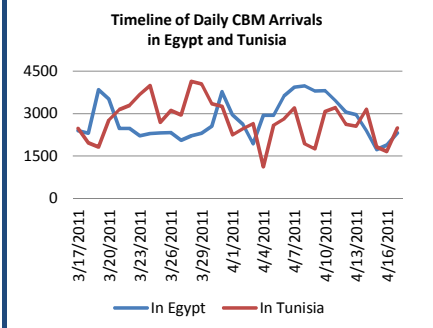

MIGRATION FLOW					
CROSS BORDER MOVEMENT ARRIVALS					
Arrived In	Nationality	16 Apr 2011		17 Apr 2011	
		Daily	Cumulative	Daily	Cumulative
Egypt	Egyptians	246	85,013	467	85,480
	Libyans	1,280	68,148	1,256	69,404
	TCNs	358	62,020	589	62,609
	<b>Total</b>	<b>1,884</b>	<b>215,181</b>	<b>2,312</b>	<b>217,493</b>
Tunisia*	Tunisians	148	21,034	184	21,218
	Libyans	1,418	62,822	1,985	64,807
	TCNs	98	168,227	314	168,541
	<b>Total</b>	<b>1,664</b>	<b>252,083</b>	<b>2,483</b>	<b>254,566</b>
Niger	Nigeriens	2,399	42,258	-	42,258
	TCNs	64	3,342	-	3,342
	<b>Total</b>	<b>2,463</b>	<b>45,600</b>	-	<b>45,600</b>
Algeria	Algerians	-	1,078	-	1,078
	Libyans	-	3,599	-	3,599
	TCNs	-	9,449	-	9,449
	<b>Total</b>	-	<b>14,126</b>	-	<b>14,126</b>
Chad	Chadians	-	6,113	-	6,113
	TCNs	-	106	-	106
	<b>Total</b>	-	<b>6,219</b>	-	<b>6,219</b>
Italy <sup>1</sup>	<b>Total</b>	-	<b>1,622</b>	-	<b>1,622</b>
	Malta <sup>1</sup>	<b>Total</b>	-	<b>1,106</b>	-
Sudan		<b>Total</b>	-	<b>2,800</b>	-
	<b>TOTAL ARRIVAL</b>		<b>6,011</b>	<b>538,737</b>	<b>4,795</b>
<b>TOTAL TCN</b>		<b>520</b>	<b>243,144</b>	<b>903</b>	<b>244,047</b>

\* Figures have been adjusted in the field from previous day.  
 1 - Number only reflects arrivals from Libya (and not from Tunisia).

**17 April 2011**

Please visit the website below for more information  
[www.migration-crisis.com/libya](http://www.migration-crisis.com/libya)