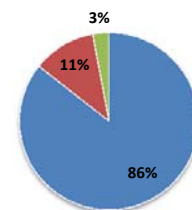

### 17 April 2011

Cumulative Departed TCNs

Timeline of Daily TCNs Departures Coordinated through IOM

Departed Third Country Nationals

- 29,849 Bangladesh
- 552 Burkina Faso
- 83 Cameroon
- 37 Central African Rep
- 19,788 Chad
- 32 Cote Divoire
- 20,866 Egypt
- 183 Ethiopia
- 58 Gambia
- 9,918 Ghana
- 622 Guinea
- 55 Guinea-Bissau
- 32 Lebanon
- 9,099 Mali
- 612 Mauritania
- 1,637 Morocco
- 51 Nepal
- 3,240 Niger
- 1,482 Nigeria
- 467 Pakistan
- 668 Philippines
- 234 Senegal
- 42 Sierra Leone
- 38 Sri Lanka
- 13,757 Sudan
- 291 Togo
- 554 Vietnam
- 48 Other

Cumulative TCN Caseload: 244,047

Types of Evacuation Movement Organized by IOM

■ Charter Flights ■ Commercial Flights ■ Ship

**896** recorded flights

**112,840** recorded passengers

---

**1** recorded ship

**1,455** recorded passengers