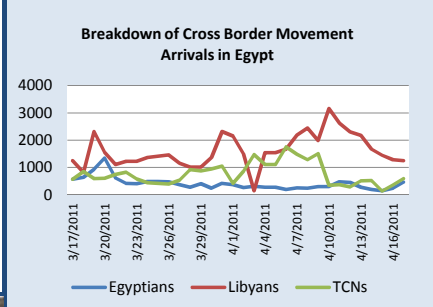

MIGRATION FLOW					
CROSS BORDER MOVEMENT ARRIVALS					
Arrived In	Nationality	16 Apr 2011		17 Apr 2011	
		Daily	Cumulative	Daily	Cumulative
Egypt	Egyptians	246	85,013	467	85,480
	Libyans	1,280	68,148	1,256	69,404
	TCNs	358	62,020	589	62,609
	<b>Total</b>	<b>1,884</b>	<b>215,181</b>	<b>2,312</b>	<b>217,493</b>
Tunisia*	Tunisians	148	21,034	184	21,218
	Libyans	1,418	62,822	1,985	64,807
	TCNs	98	168,227	314	168,541
	<b>Total</b>	<b>1,664</b>	<b>252,083</b>	<b>2,483</b>	<b>254,566</b>
Niger	Nigeriens	2,399	42,258	-	42,258
	TCNs	64	3,342	-	3,342
	<b>Total</b>	<b>2,463</b>	<b>45,600</b>	-	<b>45,600</b>
Algeria	Algerians	-	1,078	-	1,078
	Libyans	-	3,599	-	3,599
	TCNs	-	9,449	-	9,449
	<b>Total</b>	-	<b>14,126</b>	-	<b>14,126</b>
Chad	Chadians	-	6,113	-	6,113
	TCNs	-	106	-	106
	<b>Total</b>	-	<b>6,219</b>	-	<b>6,219</b>
Italy <sup>1</sup>	<b>Total</b>	-	<b>1,622</b>	-	<b>1,622</b>
	Malta <sup>1</sup>	<b>Total</b>	-	<b>1,106</b>	-
Sudan		<b>Total</b>	-	<b>2,800</b>	-
	<b>TOTAL ARRIVAL</b>		<b>6,011</b>	<b>538,737</b>	<b>4,795</b>
<b>TOTAL TCN</b>		<b>520</b>	<b>243,144</b>	<b>903</b>	<b>244,047</b>

\* Figures have been adjusted in the field from previous day.  
 1 - Number only reflects arrivals from Libya (and not from Tunisia).

**17 April 2011**

Please visit the website below for more information  
[www.migration-crisis.com/libya](http://www.migration-crisis.com/libya)