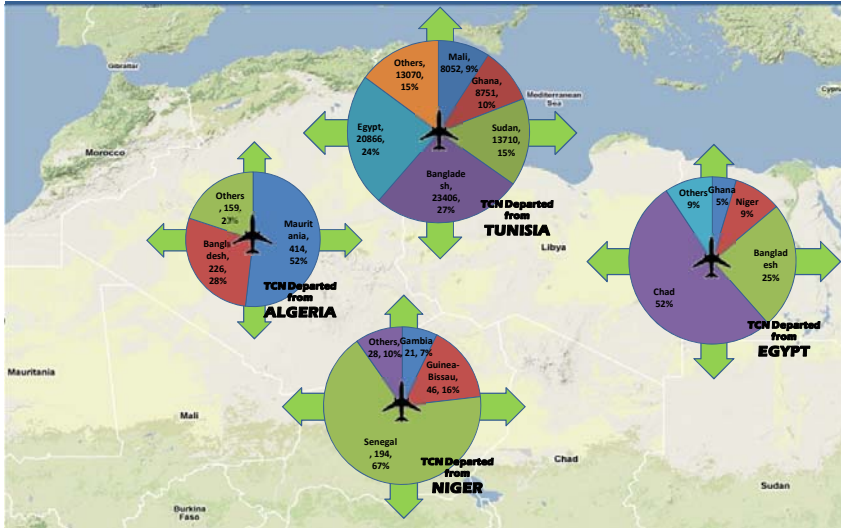

MIGRATION FLOW					
CROSS BORDER MOVEMENT ARRIVALS					
Arrived In	Nationality	16 Apr 2011		17 Apr 2011	
		Daily	Cumulative	Daily	Cumulative
Egypt	Egyptians	246	85,013	467	85,480
	Libyans	1,280	68,148	1,256	69,404
	TCNs	358	62,020	589	62,609
	<b>Total</b>	<b>1,884</b>	<b>215,181</b>	<b>2,312</b>	<b>217,493</b>
Tunisia*	Tunisians	148	21,034	184	21,218
	Libyans	1,418	62,822	1,985	64,807
	TCNs	98	168,227	314	168,541
	<b>Total</b>	<b>1,664</b>	<b>252,083</b>	<b>2,483</b>	<b>254,566</b>
Niger	Nigeriens	2,399	42,258	-	42,258
	TCNs	64	3,342	-	3,342
	<b>Total</b>	<b>2,463</b>	<b>45,600</b>	-	<b>45,600</b>
Algeria	Algerians	-	1,078	-	1,078
	Libyans	-	3,599	-	3,599
	TCNs	-	9,449	-	9,449
	<b>Total</b>	-	<b>14,126</b>	-	<b>14,126</b>
Chad	Chadians	-	6,113	-	6,113
	TCNs	-	106	-	106
	<b>Total</b>	-	<b>6,219</b>	-	<b>6,219</b>
Italy <sup>1</sup>	<b>Total</b>	-	<b>1,622</b>	-	<b>1,622</b>
	Malta <sup>1</sup>	<b>Total</b>	-	<b>1,106</b>	-
Sudan		<b>Total</b>	-	<b>2,800</b>	-
	<b>TOTAL ARRIVAL</b>		<b>6,011</b>	<b>538,737</b>	<b>4,795</b>
<b>TOTAL TCN</b>		<b>520</b>	<b>243,144</b>	<b>903</b>	<b>244,047</b>

\* Figures have been adjusted in the field from previous day.  
 1 - Number only reflects arrivals from Libya (and not from Tunisia).

**17 April 2011**

Please visit the website below for more information  
[www.migration-crisis.com/libya](http://www.migration-crisis.com/libya)

THIRD COUNTRY NATIONAL DEPARTURES					
Departed From	16 Apr 2011		17 Apr 2011		Estimated Caseload
	Daily	Cumulative	Daily	Cumulative	
Egypt <sup>1</sup>	439	61,000	370	61,000	2,023
Tunisia <sup>1</sup>	716	161,938	-	161,938	4,200
Niger <sup>2</sup>	-	3,276	3	3,276	66
Other Countries	3	930	-	930	-
<b>TOTAL DEPARTURE</b>	<b>1,158</b>	<b>227,144</b>	<b>376</b>	<b>227,144</b>	<b>6,289</b>

Daily TCN Arrivals, Departures, and Caseload in Egypt

Daily TCN Arrivals and Departures with Caseload in Tunisia