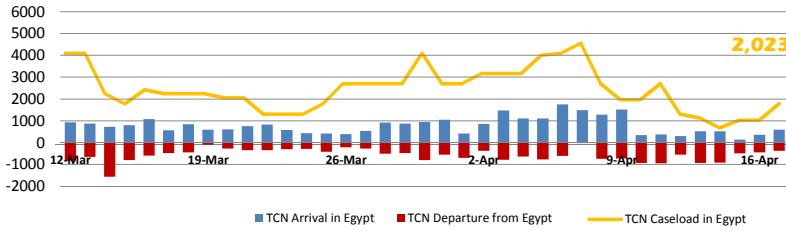

THIRD COUNTRY NATIONAL DEPARTURES					
Departed From	16 Apr 2011		17 Apr 2011		Estimated Caseload
	Daily	Cumulative	Daily	Cumulative	
Egypt¹	439	61,000	370	61,000	2,023
Tunisia¹	716	161,938	-	161,938	4,200
Niger²	-	3,276	3	3,276	66
Other Countries	3	930	-	930	-
TOTAL DEPARTURE	1,158	227,144	376	227,144	6,289

1 - Figures have been adjusted in comparison to numbers reported yesterday.
2 - Figures as of today for Niger will only reflect international evacuation of TCNs and no longer on ground transport from Dirkou.
* Estimates including departures not coordinated by IOM.
** This number does not reflect camp population, it reflects the number that IOM believes requires evacuation assistance, and includes those that do not transit through the Camps.

Daily TCN Arrivals, Departures, and Caseload in Egypt