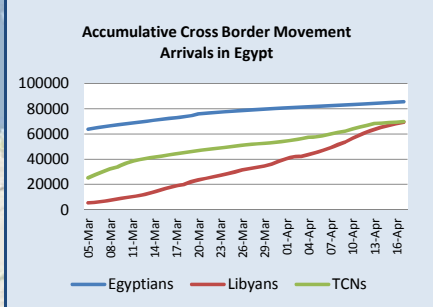

MIGRATION FLOW					
CROSS BORDER MOVEMENT ARRIVALS					
Arrived In	Nationality	16 Apr 2011		17 Apr 2011	
		Daily	Cumulative	Daily	Cumulative
Egypt	Egyptians	246	85,013	467	85,480
	Libyans	1,280	68,148	1,256	69,404
	TCNs	358	62,020	589	62,609
	<b>Total</b>	<b>1,884</b>	<b>215,181</b>	<b>2,312</b>	<b>217,493</b>
Tunisia*	Tunisians	148	21,034	184	21,218
	Libyans	1,418	62,822	1,985	64,807
	TCNs	98	168,227	314	168,541
	<b>Total</b>	<b>1,664</b>	<b>252,083</b>	<b>2,483</b>	<b>254,566</b>
Niger	Nigeriens	2,399	42,258	-	42,258
	TCNs	64	3,342	-	3,342
	<b>Total</b>	<b>2,463</b>	<b>45,600</b>	-	<b>45,600</b>
Algeria	Algerians	-	1,078	-	1,078
	Libyans	-	3,599	-	3,599
	TCNs	-	9,449	-	9,449
	<b>Total</b>	-	<b>14,126</b>	-	<b>14,126</b>
Chad	Chadians	-	6,113	-	6,113
	TCNs	-	106	-	106
	<b>Total</b>	-	<b>6,219</b>	-	<b>6,219</b>
Italy <sup>1</sup>	<b>Total</b>	-	<b>1,622</b>	-	<b>1,622</b>
	Malta <sup>1</sup>	<b>Total</b>	-	<b>1,106</b>	-
Sudan		<b>Total</b>	-	<b>2,800</b>	-
	<b>TOTAL ARRIVAL</b>		<b>6,011</b>	<b>538,737</b>	<b>4,795</b>
<b>TOTAL TCN</b>		<b>520</b>	<b>243,144</b>	<b>903</b>	<b>244,047</b>

\* Figures have been adjusted in the field from previous day.  
 1 - Number only reflects arrivals from Libya (and not from Tunisia).

**17 April 2011**

Please visit the website below for more information  
[www.migration-crisis.com/libya](http://www.migration-crisis.com/libya)