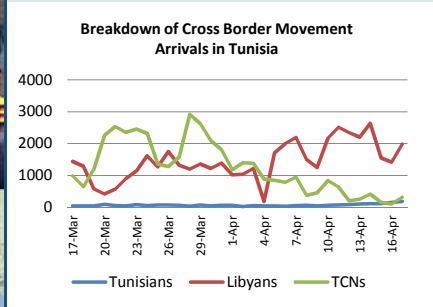

MIGRATION FLOW					
CROSS BORDER MOVEMENT ARRIVALS					
Arrived In	Nationality	16 Apr 2011		17 Apr 2011	
		Daily	Cumulative	Daily	Cumulative
Egypt	Egyptians	246	85,013	467	85,480
	Libyans	1,280	68,148	1,256	69,404
	TCNs	358	62,020	589	62,609
	<b>Total</b>	<b>1,884</b>	<b>215,181</b>	<b>2,312</b>	<b>217,493</b>
Tunisia*	Tunisians	148	21,034	184	21,218
	Libyans	1,418	62,822	1,985	64,807
	TCNs	98	168,227	314	168,541
	<b>Total</b>	<b>1,664</b>	<b>252,083</b>	<b>2,483</b>	<b>254,566</b>
Niger	Nigeriens	2,399	42,258	-	42,258
	TCNs	64	3,342	-	3,342
	<b>Total</b>	<b>2,463</b>	<b>45,600</b>	-	<b>45,600</b>
Algeria	Algerians	-	1,078	-	1,078
	Libyans	-	3,599	-	3,599
	TCNs	-	9,449	-	9,449
	<b>Total</b>	-	<b>14,126</b>	-	<b>14,126</b>
Chad	Chadians	-	6,113	-	6,113
	TCNs	-	106	-	106
	<b>Total</b>	-	<b>6,219</b>	-	<b>6,219</b>
Italy <sup>1</sup>	<b>Total</b>	-	<b>1,622</b>	-	<b>1,622</b>
	Malta <sup>1</sup>	<b>Total</b>	-	<b>1,106</b>	-
Sudan		<b>Total</b>	-	<b>2,800</b>	-
	<b>TOTAL ARRIVAL</b>		<b>6,011</b>	<b>538,737</b>	<b>4,795</b>
<b>TOTAL TCN</b>		<b>520</b>	<b>243,144</b>	<b>903</b>	<b>244,047</b>

\* Figures have been adjusted in the field from previous day.  
 1 - Number only reflects arrivals from Libya (and not from Tunisia).

**17 April 2011**

Please visit the website below for more information  
[www.migration-crisis.com/libya](http://www.migration-crisis.com/libya)