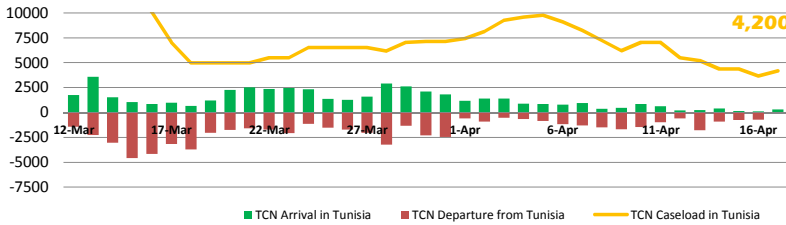

Daily TCN Arrivals and Departures with Caseload in Tunisia