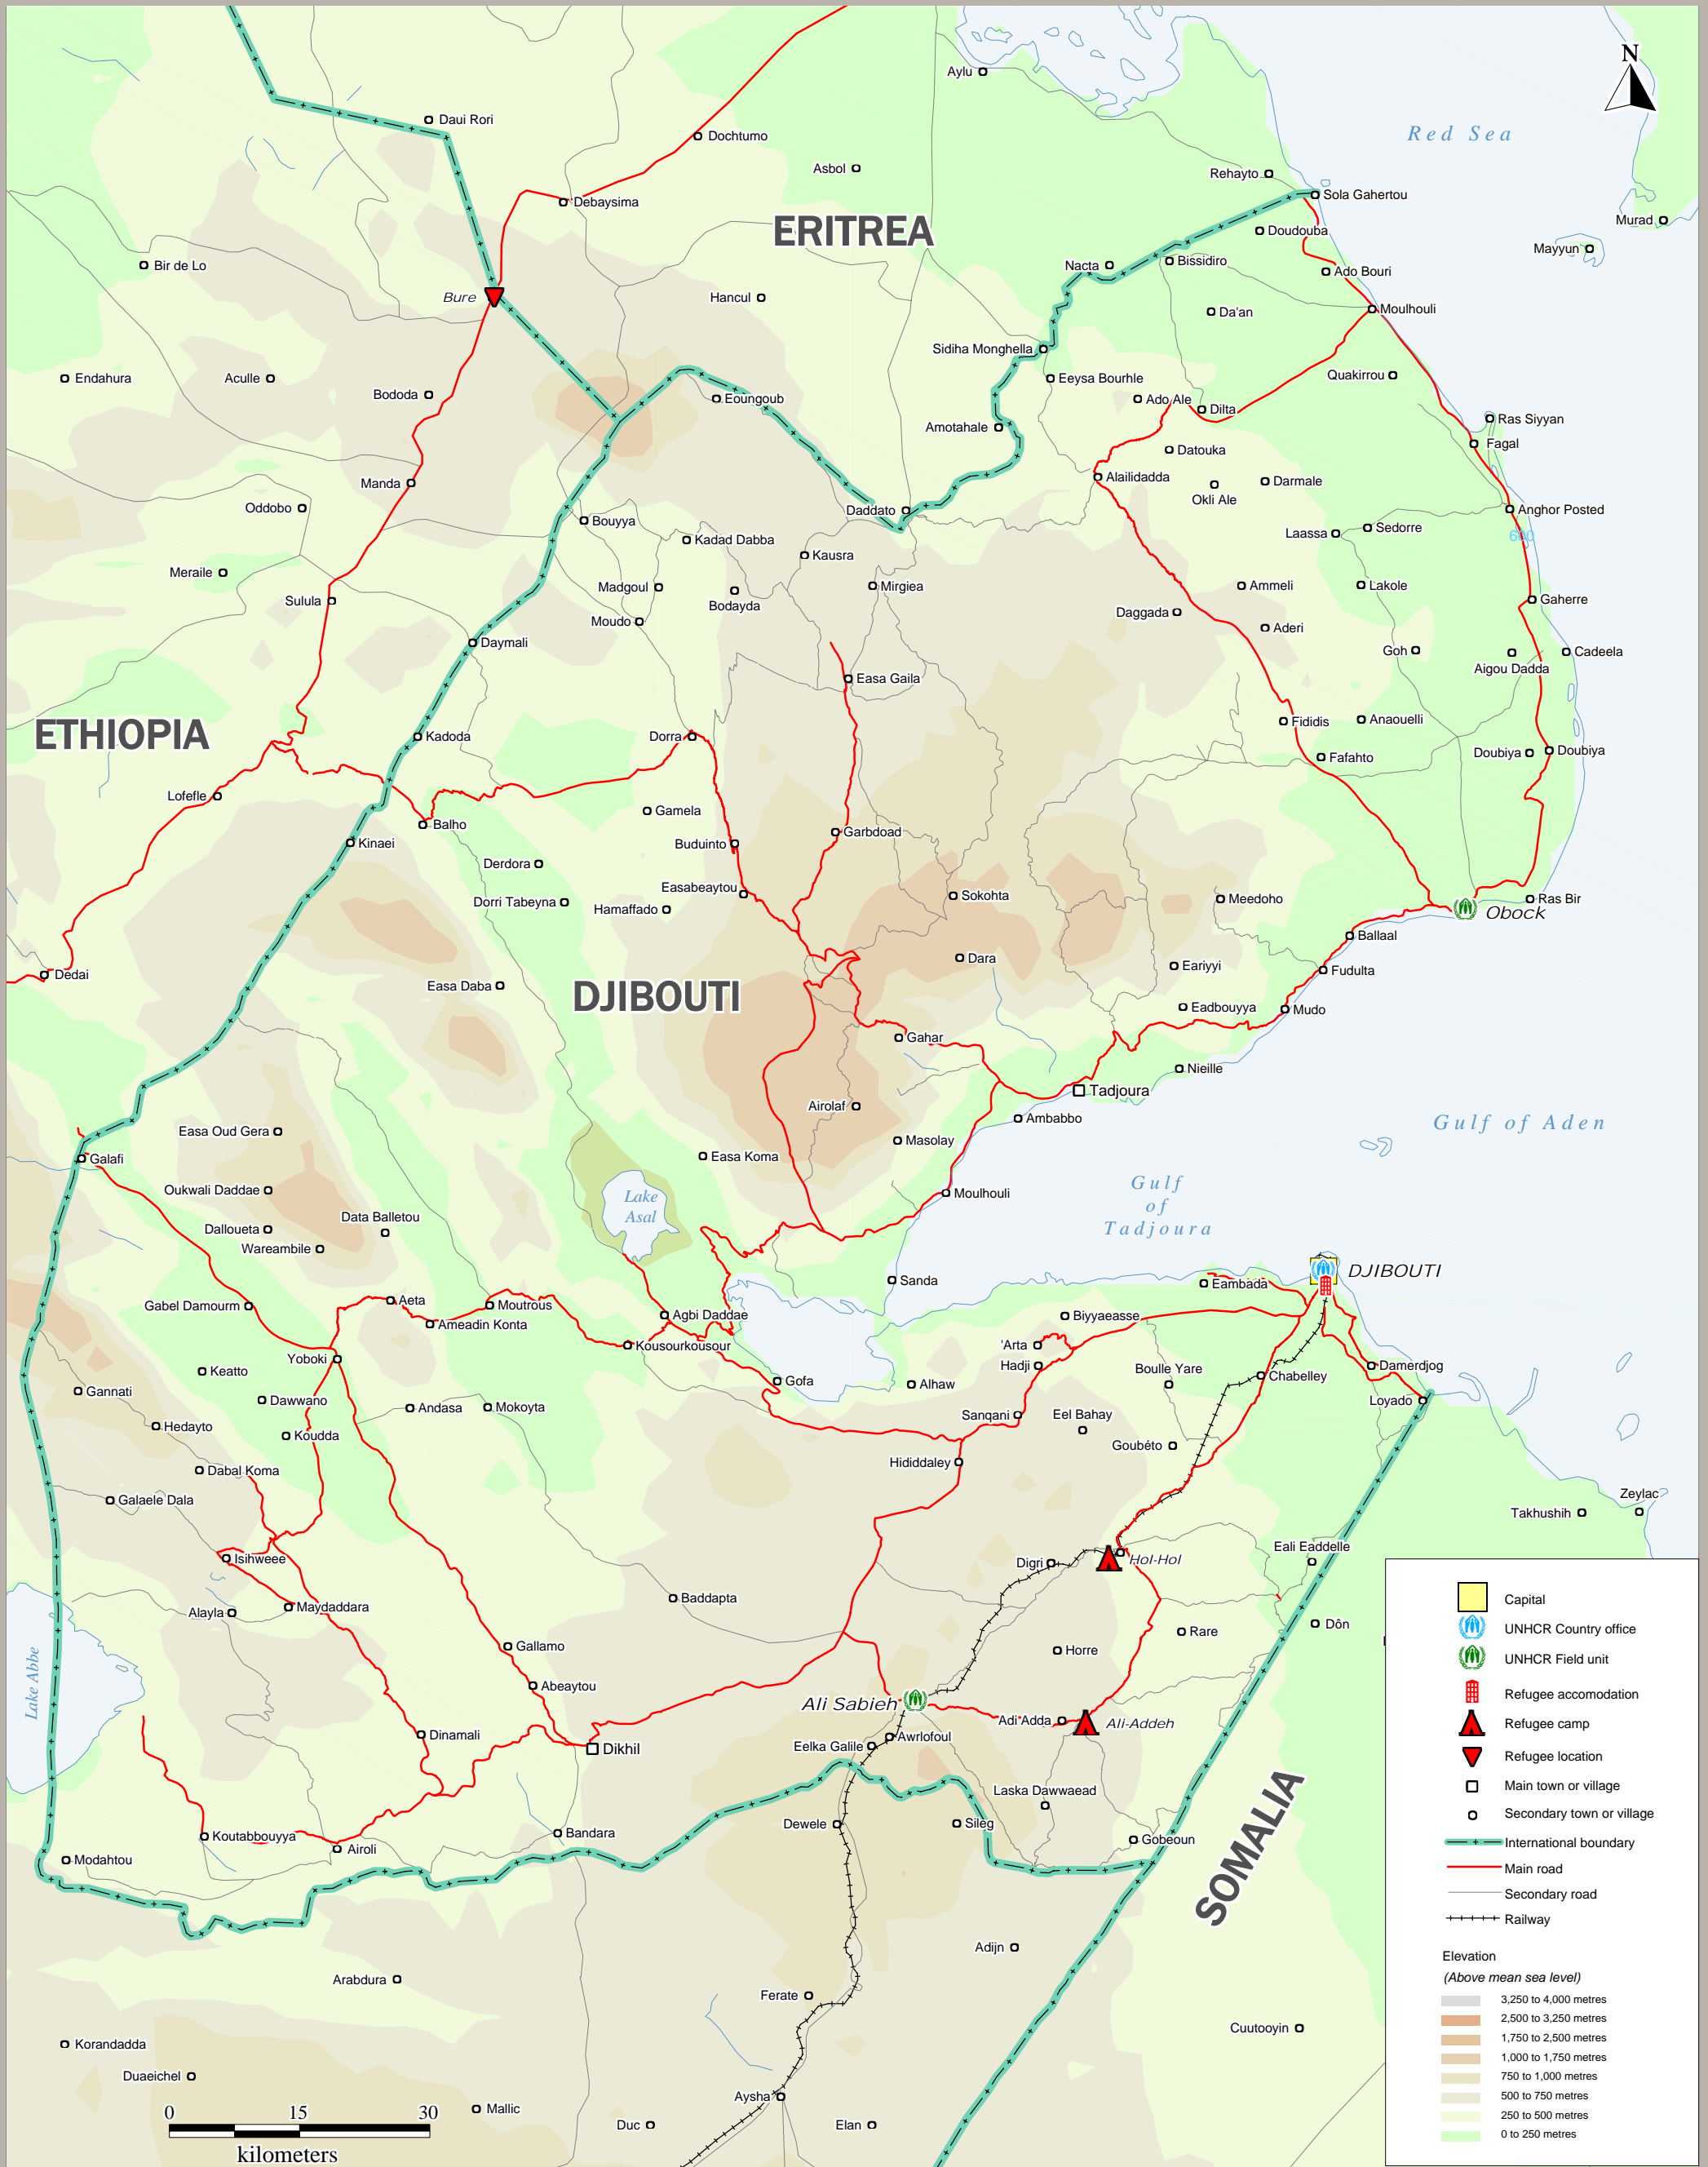

UNHCR Presence in Djibouti

As of July 2012

Geographic Information Systems and Mapping Unit
 UNHCR Regional Support Hub in Nairobi
 Tel.: +254 20 4222000 Email: kennarsh@unhcr.org

Sources:
 UNHCR, Global Insight digital mapping © 1998
 Europa Technologies Ltd.

The boundaries and names shown and the designations used on this map do not imply official endorsement or acceptance by the United Nations.

UNHCR Presence in Djibouti

As of July 2012

Geographic Information Systems and Mapping Unit
 UNHCR Regional Support Hub in Nairobi
 Tel.: +254 20 4222000 Email: kennarsh@unhcr.org

Sources:
 UNHCR, Global Insight digital mapping © 1998
 Europa Technologies Ltd.

The boundaries and names shown and the designations used on this map do not imply official endorsement or acceptance by the United Nations.

	Capital
	UNHCR Country office
	UNHCR Field unit
	Refugee accommodation
	Refugee camp
	Refugee location
	Main town or village
	Secondary town or village
	International boundary
	Region boundary
	District boundary
	Main road
	Railway