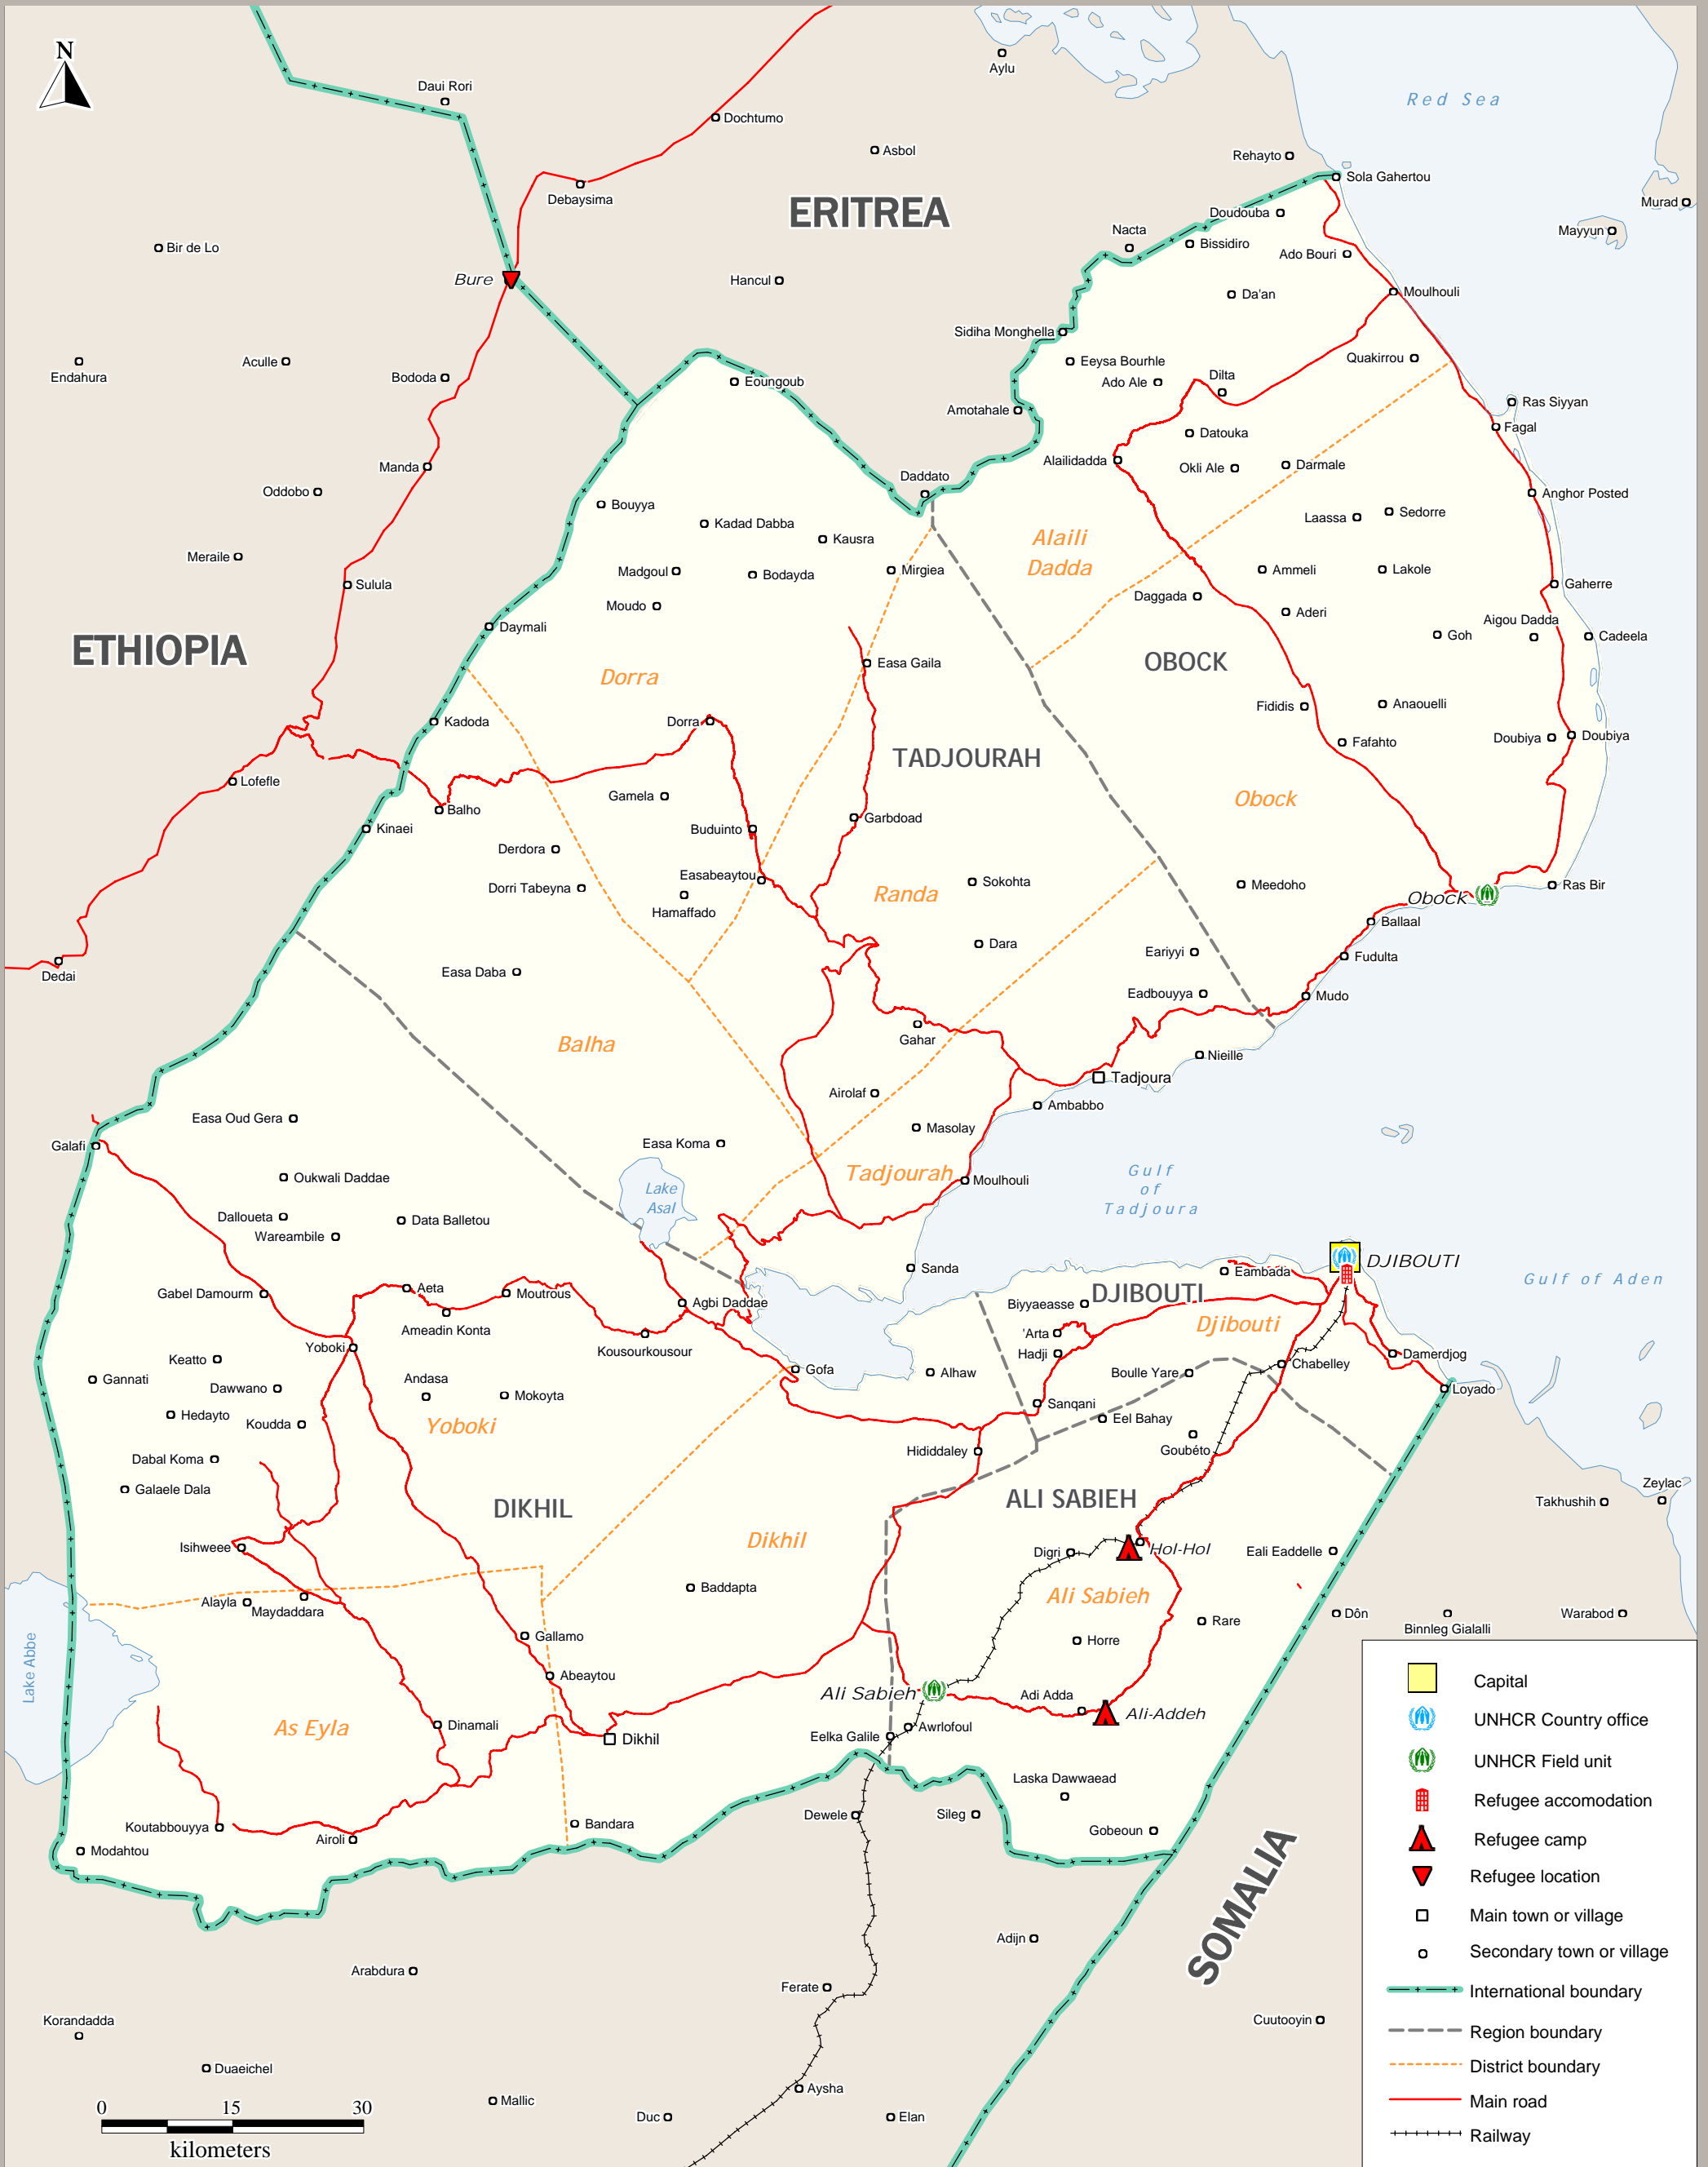

The boundaries and names shown and the designations used on this map do not imply official endorsement or acceptance by the United Nations.

UNHCR Presence in Djibouti

As of July 2012

Geographic Information Systems and Mapping Unit
 UNHCR Regional Support Hub in Nairobi
 Tel.: +254 20 4222000 Email: kennarsh@unhcr.org

Sources:
 UNHCR, Global Insight digital mapping © 1998
 Europa Technologies Ltd.

The boundaries and names shown and the designations used on this map do not imply official endorsement or acceptance by the United Nations.

	Capital
	UNHCR Country office
	UNHCR Field unit
	Refugee accommodation
	Refugee camp
	Refugee location
	Main town or village
	Secondary town or village
	International boundary
	Region boundary
	District boundary
	Main road
	Railway