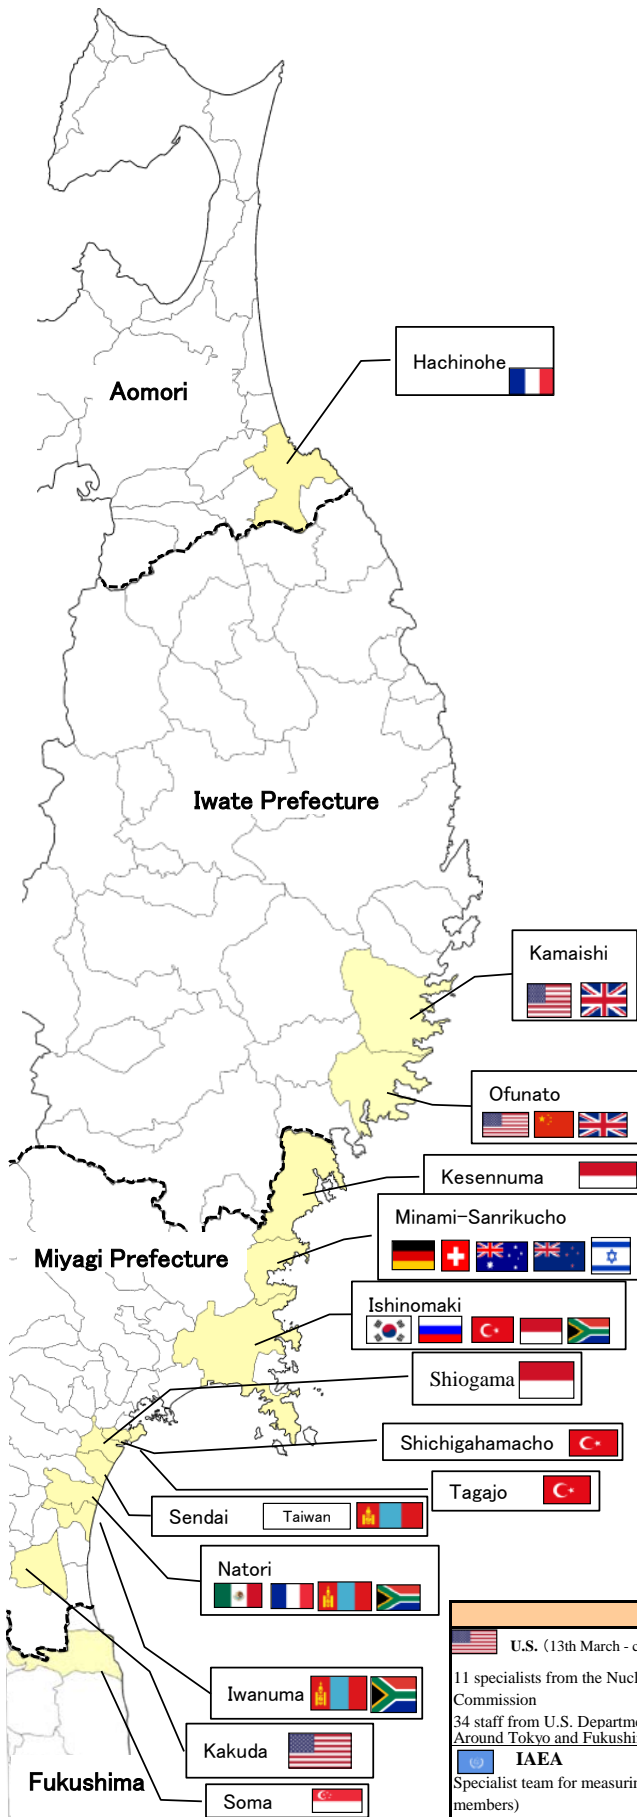

Map of sites where rescue teams from foreign countries, regions, and international organizations are operating (March 31st)

Outline of Operations of Rescue Teams from Foreign Countries, Regions and International Organizations	
	Republic of Korea (14th - 23rd March) Team of 107 rescue members, 2 rescue dogs Sendai City, Miyagi Prefecture
	Singapore (13th - 15th March) Team of 5 rescue members, 5 rescue dogs Soma City, Fukushima Prefecture
	Germany (14th - 15th March) Team of 41 rescue members, 3 rescue dogs Minami-Sanrikucho, Miyagi Prefecture
	Switzerland (14th - 16th March) Team of 27 rescue members, 9 rescue dogs Minami-Sanrikucho, Miyagi Prefecture
	U.S. (15th - 19th March) Team of 144 rescue members (including rescue dogs) Ofunato City and Kamaishi City, Iwate Prefecture; Kakuda City, Miyagi Prefecture
	China (14th - 20th March) Team of 15 rescue members Ofunato City, Iwate Prefecture
	U.K. (15th - 17th March) Team of 77 rescue members (including 8 reporters), 2 rescue dogs Ofunato City and Kamaishi City, Iwate Prefecture; Kakuda City, Miyagi Prefecture
	Mexico (15th - 17th March) Team of 12 rescue members, 6 rescue dogs Natori City, Miyagi Prefecture
	Australia (16th - 19th March) Team of 75 rescue members, 2 rescue dogs Minami-Sanrikucho, Miyagi Prefecture
	New Zealand (16th - 18th March) Team of 52 rescue workers Minami-Sanrikucho, Miyagi Prefecture
	France (16th - 23rd March) Team of 134 rescue members (including 11 Monacans) Natori City, Miyagi Prefecture; followed by rubble and mud clearance operations in Hachinohe City, Aomori Prefecture
	Taiwan (16th - 18th March) Team of 28 rescue members Sendai City, Miyagi Prefecture
	Russia (16th - 18th March) 75 rescue members in Team 1, 80 rescue members in Team 2 Ishinomaki City, Miyagi Prefecture
	Mongolia (17th - 19th March) Team of 12 rescue members Sendai City, Natori City and Iwanuma City, Miyagi Prefecture
	Turkey (20th March - currently still operating) Team of 32 rescue members Tagajo City, Ishinomaki City and Shichigahamacho, Miyagi Prefecture
	Indonesia (19th - 23rd March) Team of 11 rescue members, 4 officials and medical staff Kesennuma City, Shiogama City, and Ishinomaki City, Miyagi Prefecture
	South Africa (19th - 25th March) Team of 45 rescue members Iwanuma City, Natori City and Ishinomaki City, Miyagi Prefecture
	Israel (29th March - currently still operating) Team of 53 medical staff Minami-Sanrikucho, Miyagi Prefecture
	India (March 29th - currently still operating) Team of 46 relief members Onagawacho, Miyagi Prefecture