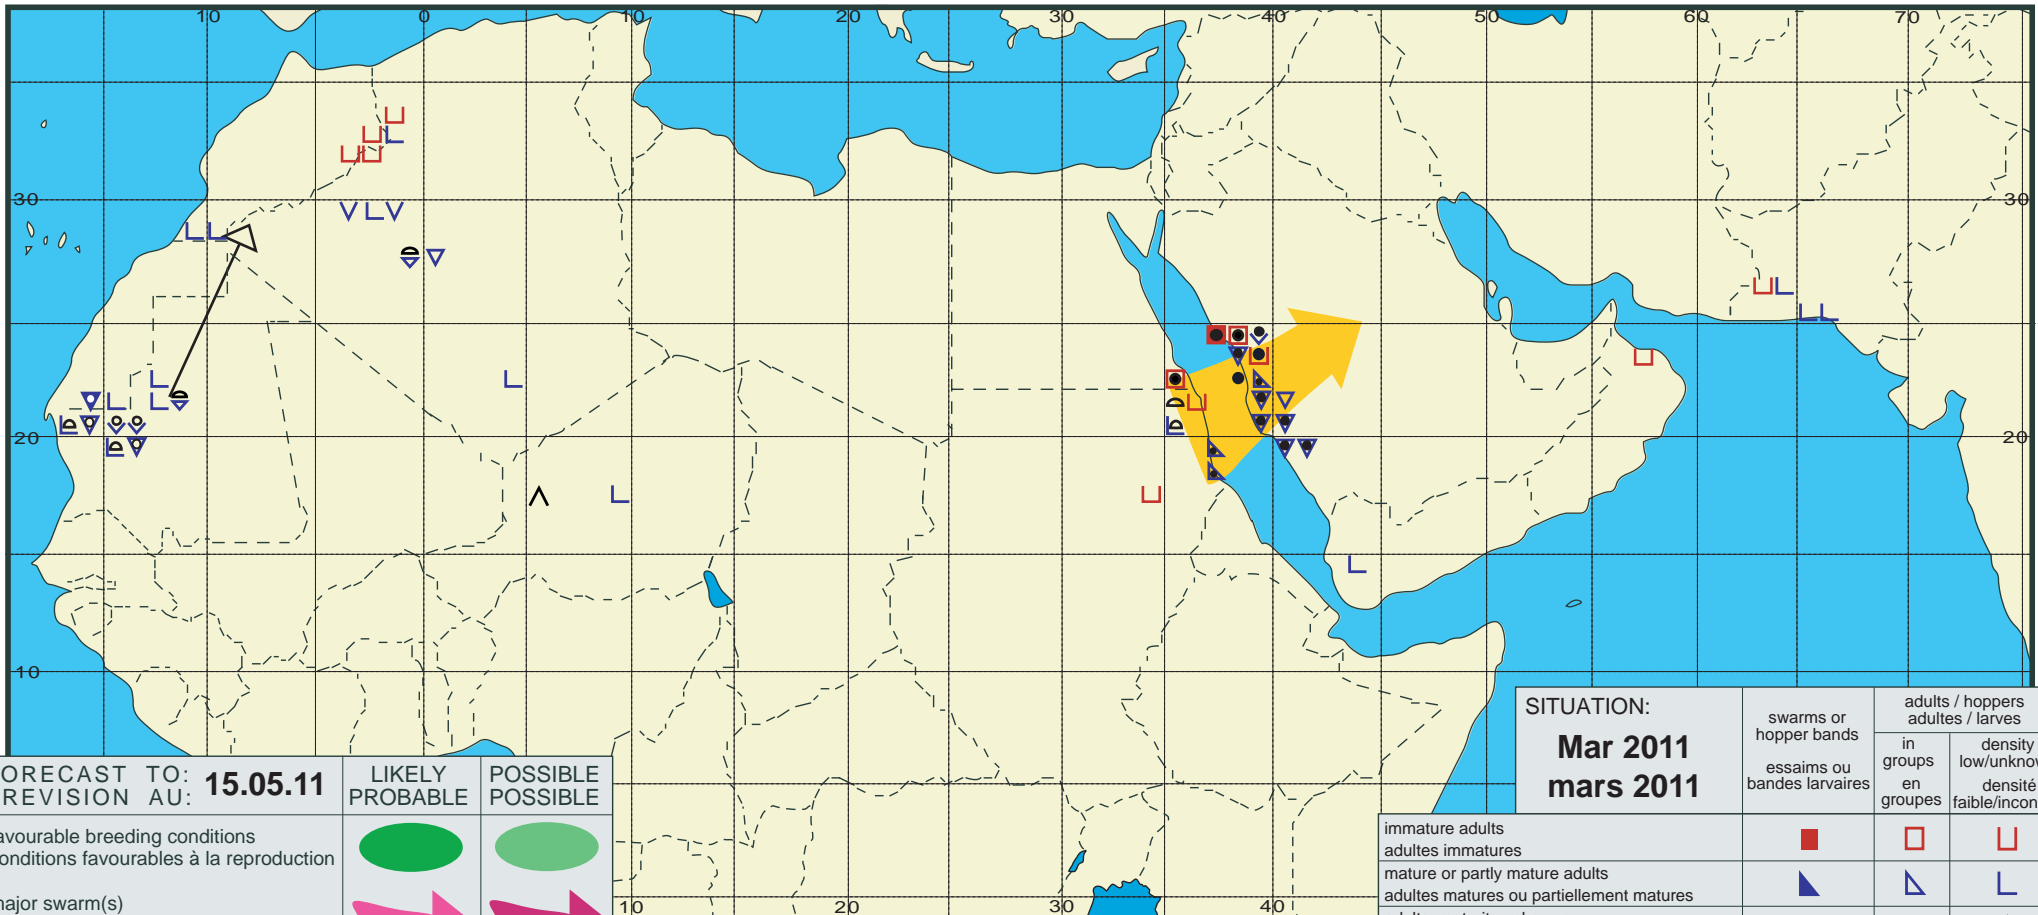

# Desert Locust Summary

## Criquet pèlerin - Situation résumée

390

FORECAST TO: PREVISION AU: <b>15.05.11</b>	LIKELY PROBABLE	POSSIBLE POSSIBLE
favourable breeding conditions conditions favorables à la reproduction		
major swarm(s) essaim(s) important(s)		
minor swarm(s) essaim(s) limité(s)		
non swarming adults adultes non essaimant		