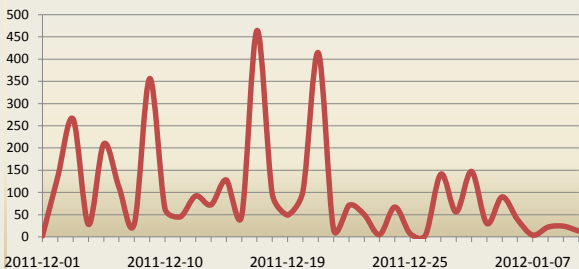

Mogadishu Displacements From Mogadishu