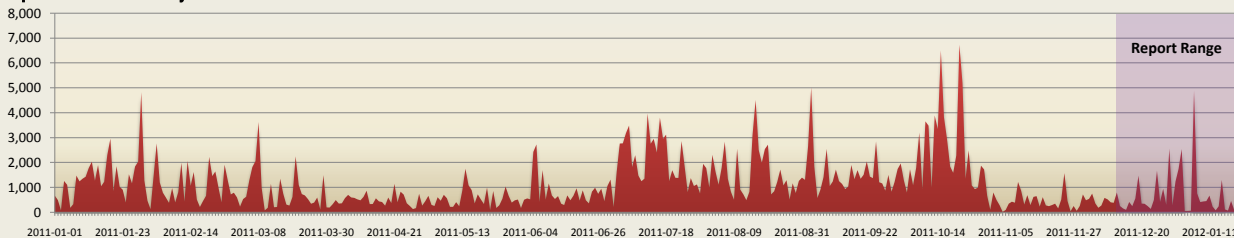

All Displacement Since January 2011

Source: IASC Somalia Population Movement Tracking system

PMT/PMN Funded by:

European Commission Humanitarian Aid

The People of Japan

For further information contact:

smawfiel@unhcr.org

Matthew Smawfield (Operations Data Manager)

needham@unhcr.org