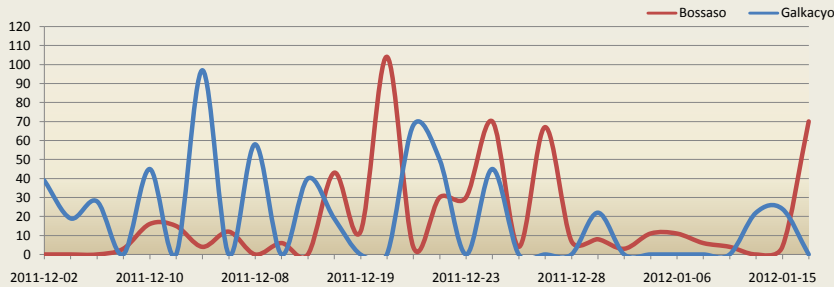

Arrivals in Gaalkacyo and Bossaso

Top 10 Urban Areas Receiving IDPs

Town/City	Region	Displacements
Mogadishu/Hodan	Banadir	3,240
Doolow	Gedo	3,200
Dhobley	Juba Hoose	2,870
Baardheere	Gedo	2,380
Belet Weyne	Hiraan	2,280
Ceel Cali	Hiraan	2,150
Caloola Cad	Hiraan	2,150
Ceel Waaq	Gedo	1,780
Qansax Dheere	Bay	1,590
Mogadishu	Banadir	1,540

Where People Came From

Town/City	Displacements
Belet Weyne	5,560
Dadaab	2,730
Jilib	2,660
Ceelasha	2,380
Afgooye	2,380
Dollow (Ethiopia)	2,330
Farlibaax	2,150
Baardheere	1,150
Mogadishu/Wadajir	1,080
Quracley	1,080

By Urban Areas (Not incl. Mogadishu)

District	Displacements
Belet Weyne	9,930
Afgooye	5,900
Ethiopia	3,780
Kenya	2,780
Jilib	2,660
Baardheere	1,540
Belet Xaawo	1,100
Afmadow	1,100
Garbahaarey	1,000
Baydhaba	1,000

NOTE: These figures are estimates. They are intended to show population movement trends, not cumulative IDP population data. Figures are based upon reports received from local NGOs based in the field.