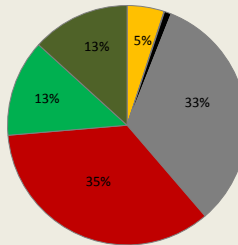

Main Reasons for Movement

Reason	People
Drought	2,030
Eviction	30
Forced Return	380
IDP Return	13,230
Insecurity	14,150
Lack of livelihood	5,300
Refugee Return	5,360