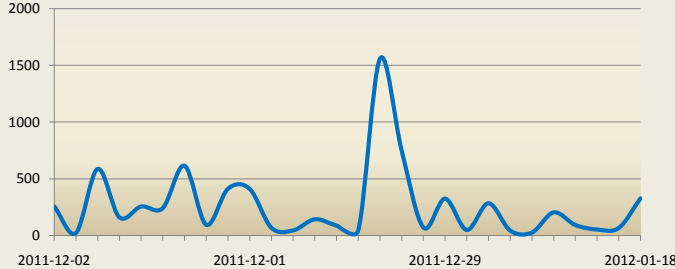

To Mogadishu

Top 10 Districts Receiving IDPs

District	Region	Displacements
Belet Weyne	Hiraan	8,730
Hodan	Banadir	3,240
Afmadow	Juba Hoose	3,230
Doolow	Gedo	3,200
Baardheere	Gedo	2,590
Ceel Waaq	Gedo	1,780
Qansax Dheere	Bay	1,590
Banadir	Banadir	1,540
Belet Xaawo	Gedo	1,390
Hawl Wadaag	Banadir	1,070