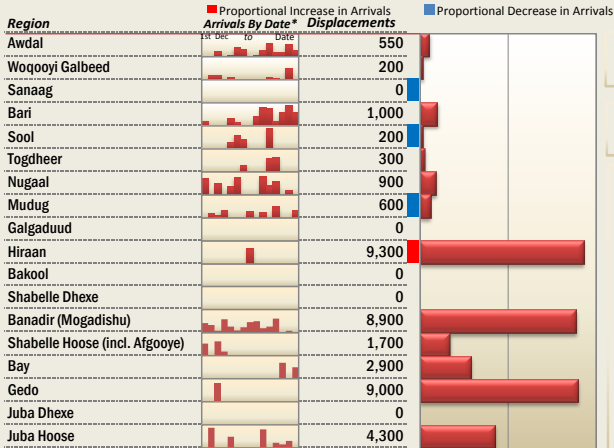

Regions Receiving IDPs

Total Displacements (nationwide)

40,000

Returns (nationwide)

12,750

(To Mogadishu)

4,140

Total Displacements from Mogadishu

3,500

Leaving

1,900

Within

1,600