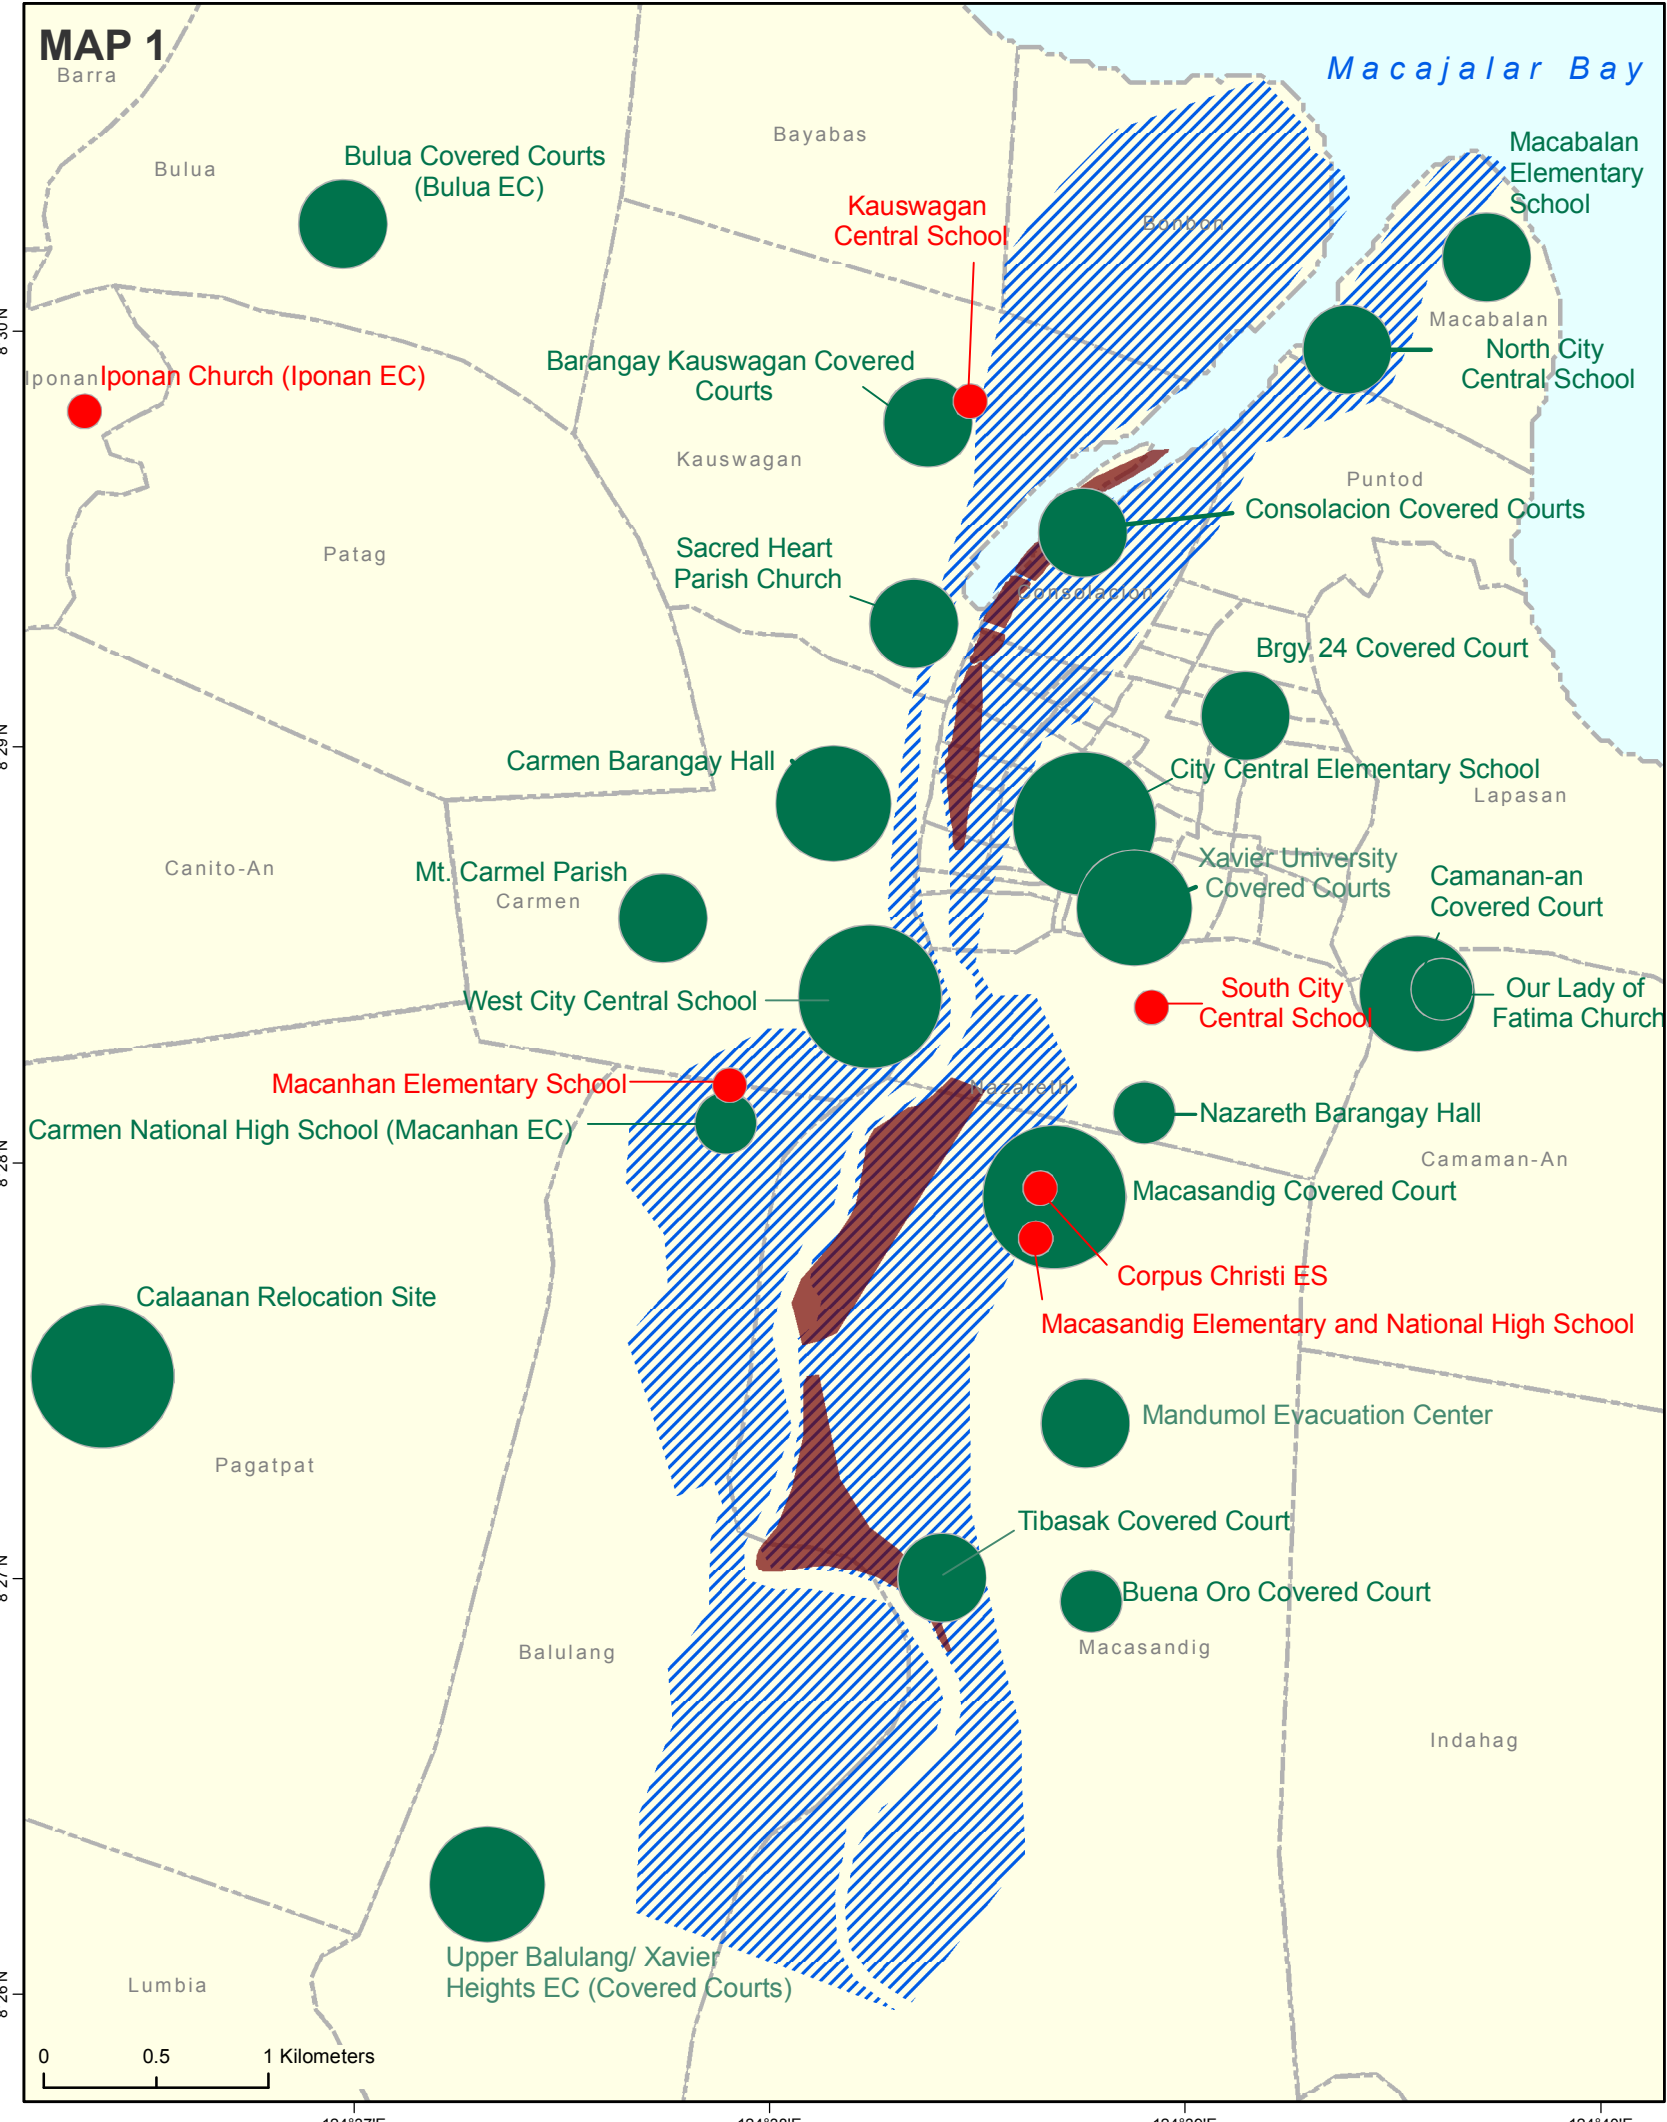

**Country: Philippines**  
**Emergency - TS Washi (Sendong)**

**Subject: Evacuation Centre Population, Cagayan de Oro**

as at 12th January 2012

**Persons in Evacuation Centres**

- Closed
- < 100
- 101 - 300
- 301 - 1000
- 1001 - 2335
- No Build Zones
- ▨ Flood Affected Area
- Barangays

**Data sources**  
 NSCB ([www.nscb.gov.ph](http://www.nscb.gov.ph)) - P-Codes  
 GADM - Barangay Boundaries  
 DSWD - Flood Affected Area, No Build Zones  
 DSWD - Evacuation Centre Populations

Created 12th Jan 2012 / 20:50  
 Map document MA008-PHL-EC-POP-CDO-A3-v06  
 Projection / datum Geographic / WGS84

The depiction and use of boundaries, names and associated data shown here do not imply endorsement or acceptance by MapAction.

MapAction is grateful for the support of:

Produced by MapAction [www.mapaction.org](http://www.mapaction.org)  
 within the UN OCHA Coordination Centre  
[philippines@mapaction.org](mailto:philippines@mapaction.org)