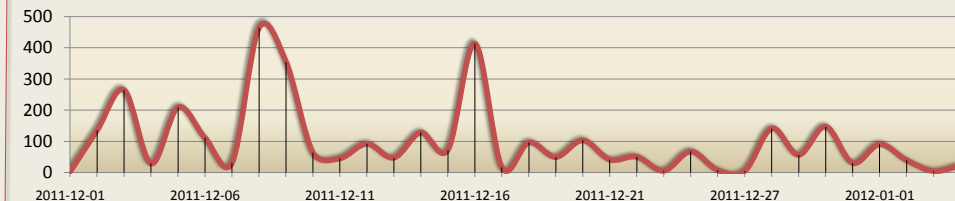

Graph of Displacement from Mogadishu