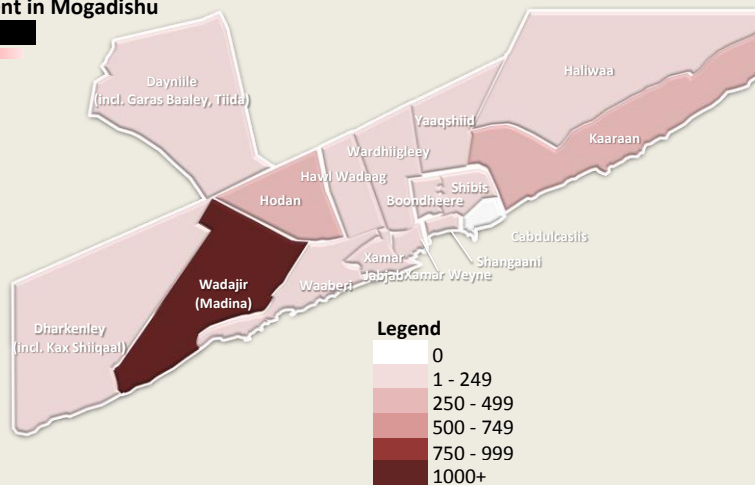

PMT Mogadishu Dashboard

Last Updated 13/01/2012 11:44

Total estimate displacements from Mogadishu

3,400

Total Displacements Nationwide

30,000

Leaving the City To Areas Within Mogadishu

1,900

1,500

From **1 Dec 2011 to date**

Sources of Displacement in Mogadishu

District	Displacement
Wadajir	1,080
Hodan	470
Banadir	470
Kaaraan	320
Wardhiigley	200
Xamar Weyne	200
Dayniile	160
Waaberi	150
Dharkenley	140
Yaaqshiid	130
Haliwaa	40
Hawl Wadaag	30
Boondheere	10
Shangaani	10
Shibis	10
Xamar Jabjab	0
Cabdulcasii	0

Areas Receiving IDPs within Mogadishu

District	People
Hodan	3,130
Hawl Wadaag	1,070
Banadir	840
Wadajir	710
Wardhiigley	690
Cabdulcasii	550
Shibis	260
Dharkenley	150
Kaaraan	130
Boondheere	190
Xamar Weyne	130
Dayniile	0
Haliwaa	0
Shangaani	0
Waaberi	0
Xamar Jabjab	0
Yaaqshiid	0

Graph of Displacement from Mogadishu

Graph of Displacements to Mogadishu