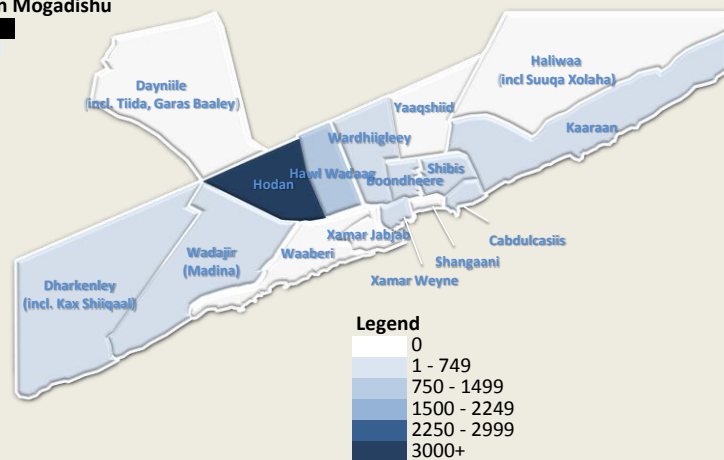

PMT Mogadishu Dashboard

Last Updated 13/01/2012 11:44

Total estimate displacements from Mogadishu

3,400

Total Displacements Nationwide

30,000

Leaving the City To Areas Within Mogadishu

1,900

1,500

From **1 Dec 2011 to date**

Sources of Displacement in Mogadishu

District	Displacement
Wadajir	1,080
Hodan	470
Banadir	470
Kaaraan	320
Wardhiigley	200
Xamar Weyne	200
Dayniile	160
Waaberi	150
Dharkenley	140
Yaaqshiid	130
Haliwaa	40
Hawl Wadaag	30
Boondheere	10
Shangaani	10
Shibis	10
Xamar Jabjab	0
Cabdulcasii	0

Areas Receiving IDPs within Mogadishu

District	People
Hodan	3,130
Hawl Wadaag	1,070
Banadir	840
Wadajir	710
Wardhiigley	690
Cabdulcasii	550
Shibis	260
Dharkenley	150
Kaaraan	130
Boondheere	190
Xamar Weyne	130
Dayniile	0
Haliwaa	0
Shangaani	0
Waaberi	0
Xamar Jabjab	0
Yaaqshiid	0

Graph of Displacement from Mogadishu

Graph of Displacements to Mogadishu