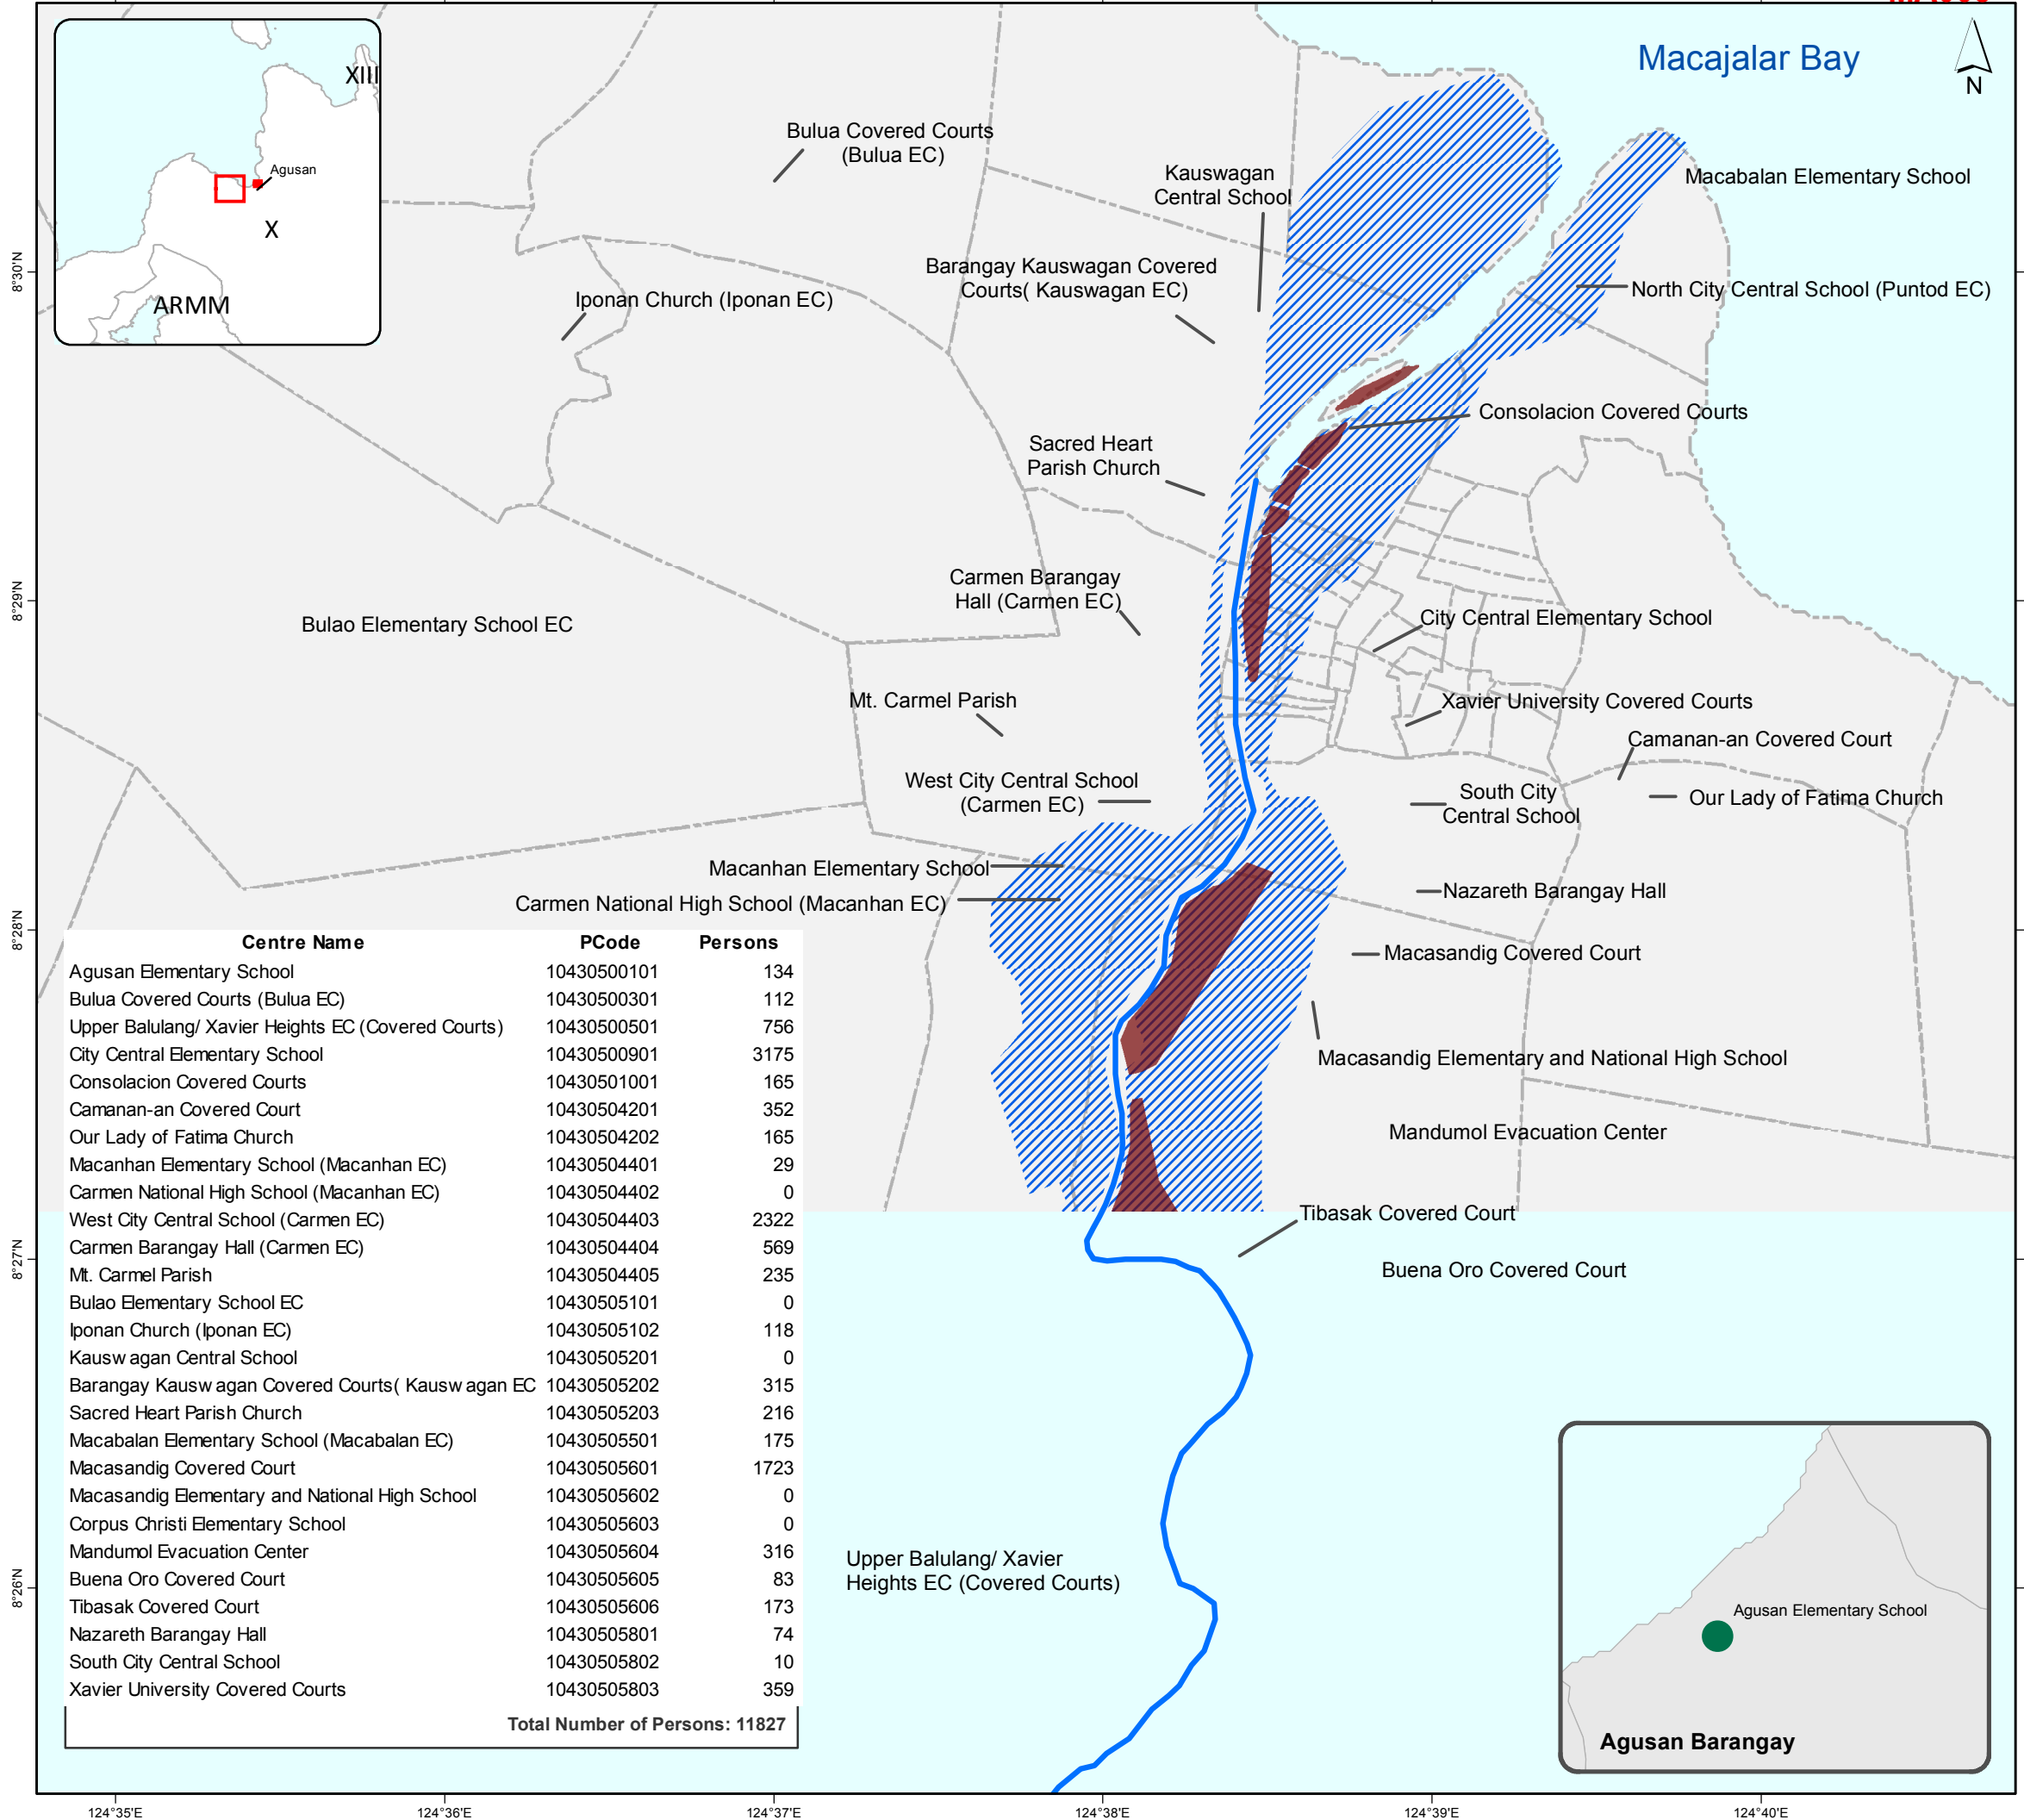

Data sources
NSCB (www.nscb.gov.ph) - P-Codes
GADM - Barangay Boundaries
DSWD - Flood Affected Area, No Build Zones
DSWD - Evacuation Centre Populations

Created 9th Jan 2012 / 10:50
Map document MA008-PHL-
EC-POP-CDO-A3-v03
Projection / datum Geographic / WGS84

The depiction and use of boundaries, names and associated data shown here do not imply endorsement or acceptance by MapAction.

MapAction is grateful for the support of:

Produced by MapAction www.mapaction.org
within the UN OCHA Coordination Centre
philippines@mapaction.org

Centre Name	PCode	Persons
Agusan Elementary School	10430500101	134
Bulua Covered Courts (Bulua EC)	10430500301	112
Upper Balulang/ Xavier Heights EC (Covered Courts)	10430500501	756
City Central Elementary School	10430500901	3175
Consolacion Covered Courts	10430501001	165
Camanan-an Covered Court	10430504201	352
Our Lady of Fatima Church	10430504202	165
Macanhan Elementary School (Macanhan EC)	10430504401	29
Carmen National High School (Macanhan EC)	10430504402	0
West City Central School (Carmen EC)	10430504403	2322
Carmen Barangay Hall (Carmen EC)	10430504404	569
Mt. Carmel Parish	10430504405	235
Bulao Elementary School EC	10430505101	0
Iponan Church (Iponan EC)	10430505102	118
Kauswagan Central School	10430505201	0
Barangay Kauswagan Covered Courts (Kauswagan EC)	10430505202	315
Sacred Heart Parish Church	10430505203	216
Macabalan Elementary School (Macabalan EC)	10430505501	175
Macasandig Covered Court	10430505601	1723
Macasandig Elementary and National High School	10430505602	0
Corpus Christi Elementary School	10430505603	0
Mandumol Evacuation Center	10430505604	316
Buena Oro Covered Court	10430505605	83
Tibasak Covered Court	10430505606	173
Nazareth Barangay Hall	10430505801	74
South City Central School	10430505802	10
Xavier University Covered Courts	10430505803	359
Total Number of Persons:		11827