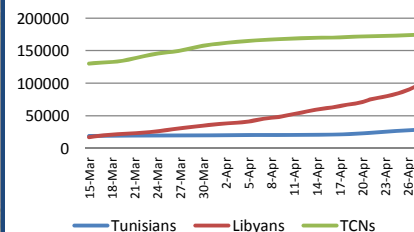

27 April 2011

Please visit the website below for more information
www.migration-crisis.com/libya

MIGRATION FLOW

CROSS BORDER MOVEMENT ARRIVALS

Arrived In	Nationality	26 Apr 2011		27 Apr 2011	
		Daily	Cumulative	Daily	Cumulative
Egypt	Egyptians	375	87,912	277	88,189
	Libyans	1,561	84,851	1,200	86,051
	TCNs	425	66,928	549	67,477
	Total	2,361	239,691	2,026	241,717
Tunisia*	Tunisians	841	27,593	809	28,402
	Libyans	4,312	89,525	5,467	94,992
	TCNs	365	173,749	342	174,091
	Total	5,518	290,867	6,618	297,485
Niger	Nigeriens	150	52,689	-	52,689
	TCNs	-	3,450	-	3,450
	Total	150	56,139	-	56,139
Algeria	Algerians	-	1,078	-	1,078
	Libyans	-	3,599	-	3,599
	TCNs	-	9,449	-	9,449
	Total	-	14,126	-	14,126
Chad	Chadians	168	17,148	-	17,148
	TCNs	-	238	-	238
	Total	168	17,386	-	17,386
Italy ¹	Total	-	4,076	-	4,076
Malta ¹	Total	-	1,106	-	1,106
Sudan	Total	-	2,800	-	2,800
TOTAL ARRIVAL		8,197	626,191	8,644	634,835
TOTAL TCN		790	253,814	891	254,705

* Figures have been adjusted in the field from previous day.
 1 - Number only reflects arrivals from Libya (and not from Tunisia).

Timeline of Daily CBM Arrivals in Egypt and Tunisia

Breakdown of Cross Border Movement Arrivals in Egypt

Breakdown of Cross Border Movement Arrivals in Tunisia

Accumulative Cross Border Movement Arrivals in Egypt

Accumulative Cross Border Movement Arrivals in Tunisia

THIRD COUNTRY NATIONAL DEPARTURES

Departed From	26 Apr 2011		27 Apr 2011		Estimated Caseload**
	Daily	Cumulative*	Daily	Cumulative*	
Egypt ¹	484	64,500	409	65,000	2,918
Tunisia ¹	449	167,407	946	168,467	3,195
Niger ²	-	3,316	3	3,450	-
Other Countries	-	1,125	-	1,125	1,240
TOTAL DEPARTURE	933	236,348	1,358	238,042	7,353