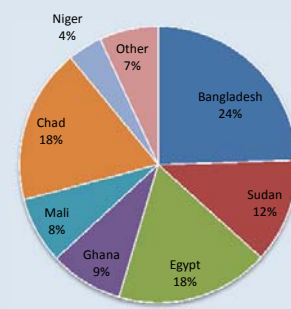

Daily TCN Arrivals, Departures, and Caseload in Egypt

Daily TCN Arrivals and Departures with Caseload in Tunisia

27 April 2011

Cumulative Departed TCNs

Timeline of Daily TCNs Departures Coordinated through IOM

Departed Third Country Nationals

29,849	Bangladesh
688	Burkina Faso
87	Cameroon
44	Central African Rep
22,157	Chad
32	Cote Divoire
21,756	Egypt
183	Ethiopia
61	Gambia
10,446	Ghana
632	Guinea
133	Guinea-Bissau
32	Lebanon
9,488	Mali
615	Mauritania
1,637	Morocco
51	Nepal
4,916	Niger
1,665	Nigeria
477	Pakistan
704	Philippines
250	Senegal
42	Sierra Leone
38	Sri Lanka
14,906	Sudan
291	Togo
554	Vietnam
172	Other