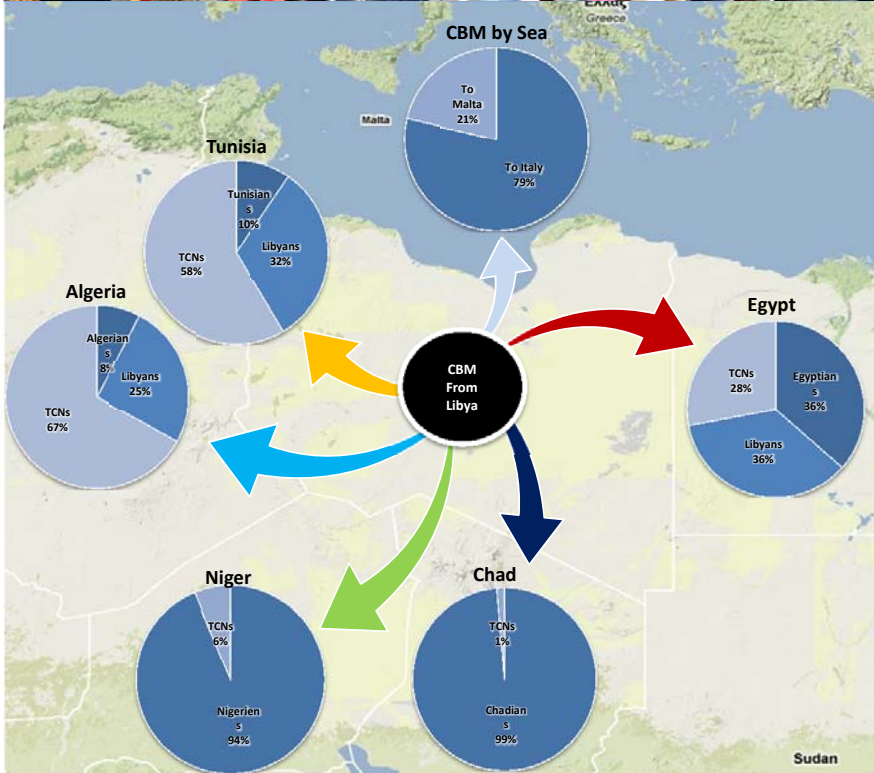

27 April 2011

Please visit the website below for more information
www.migration-crisis.com/libya

MIGRATION FLOW

CROSS BORDER MOVEMENT ARRIVALS

Arrived In	Nationality	26 Apr 2011		27 Apr 2011	
		Daily	Cumulative	Daily	Cumulative
Egypt	Egyptians	375	87,912	277	88,189
	Libyans	1,561	84,851	1,200	86,051
	TCNs	425	66,928	549	67,477
	Total	2,361	239,691	2,026	241,717
Tunisia*	Tunisians	841	27,593	809	28,402
	Libyans	4,312	89,525	5,467	94,992
	TCNs	365	173,749	342	174,091
	Total	5,518	290,867	6,618	297,485
Niger	Nigeriens	150	52,689	-	52,689
	TCNs	-	3,450	-	3,450
	Total	150	56,139	-	56,139
Algeria	Algerians	-	1,078	-	1,078
	Libyans	-	3,599	-	3,599
	TCNs	-	9,449	-	9,449
	Total	-	14,126	-	14,126
Chad	Chadians	168	17,148	-	17,148
	TCNs	-	238	-	238
	Total	168	17,386	-	17,386
Italy ¹	Total	-	4,076	-	4,076
Malta ¹	Total	-	1,106	-	1,106
Sudan	Total	-	2,800	-	2,800
TOTAL ARRIVAL		8,197	626,191	8,644	634,835
TOTAL TCN		790	253,814	891	254,705

* Figures have been adjusted in the field from previous day.
 1 - Number only reflects arrivals from Libya (and not from Tunisia).

Timeline of Daily CBM Arrivals in Egypt and Tunisia

Breakdown of Cross Border Movement Arrivals in Egypt

Breakdown of Cross Border Movement Arrivals in Tunisia

Accumulative Cross Border Movement Arrivals in Egypt

Accumulative Cross Border Movement Arrivals in Tunisia

THIRD COUNTRY NATIONAL DEPARTURES

Departed From	26 Apr 2011		27 Apr 2011		Estimated Caseload**
	Daily	Cumulative*	Daily	Cumulative*	
Egypt ¹	484	64,500	409	65,000	2,918
Tunisia ¹	449	167,407	946	168,467	3,195
Niger ²	-	3,316	3	3,450	-
Other Countries	-	1,125	-	1,125	1,240
TOTAL DEPARTURE	933	236,348	1,358	238,042	7,353