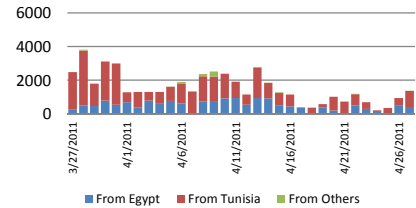

27 April 2011

Please visit the website below for more information
www.migration-crisis.com/libya

MIGRATION FLOW

CROSS BORDER MOVEMENT ARRIVALS

Arrived In	Nationality	26 Apr 2011		27 Apr 2011	
		Daily	Cumulative	Daily	Cumulative
Egypt	Egyptians	375	87,912	277	88,189
	Libyans	1,561	84,851	1,200	86,051
	TCNs	425	66,928	549	67,477
	Total	2,361	239,691	2,026	241,717
Tunisia*	Tunisians	841	27,593	809	28,402
	Libyans	4,312	89,525	5,467	94,992
	TCNs	365	173,749	342	174,091
	Total	5,518	290,867	6,618	297,485
Niger	Nigeriens	150	52,689	-	52,689
	TCNs	-	3,450	-	3,450
	Total	150	56,139	-	56,139
Algeria	Algerians	-	1,078	-	1,078
	Libyans	-	3,599	-	3,599
	TCNs	-	9,449	-	9,449
	Total	-	14,126	-	14,126
Chad	Chadians	168	17,148	-	17,148
	TCNs	-	238	-	238
	Total	168	17,386	-	17,386
Italy ¹	Total	-	4,076	-	4,076
Malta ¹	Total	-	1,106	-	1,106
Sudan	Total	-	2,800	-	2,800
TOTAL ARRIVAL		8,197	626,191	8,644	634,835
TOTAL TCN		790	253,814	891	254,705

Breakdown of Cross Border Movement Arrivals in Tunisia

Accumulative Cross Border Movement Arrivals in Egypt

Accumulative Cross Border Movement Arrivals in Tunisia

THIRD COUNTRY NATIONAL DEPARTURES

Departed From	26 Apr 2011		27 Apr 2011		Estimated Caseload**
	Daily	Cumulative*	Daily	Cumulative*	
Egypt ¹	484	64,500	409	65,000	2,918
Tunisia ¹	449	167,407	946	168,467	3,195
Niger ²	-	3,316	3	3,450	-
Other Countries	-	1,125	-	1,125	1,240
TOTAL DEPARTURE	933	236,348	1,358	238,042	7,353

Daily TCN Arrivals, Departures, and Caseload in Egypt

Daily TCN Arrivals and Departures with Caseload in Tunisia

27 April 2011

Cumulative Departed TCNs

Timeline of Daily TCNs Departures Coordinated through IOM