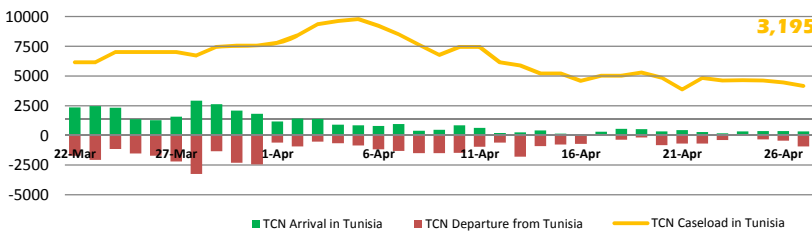

Daily TCN Arrivals and Departures with Caseload in Tunisia