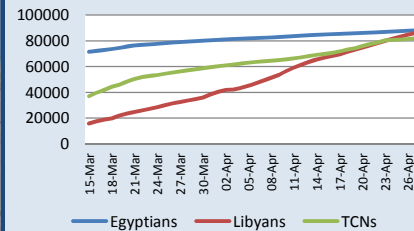

27 April 2011

Please visit the website below for more information
www.migration-crisis.com/libya

MIGRATION FLOW

CROSS BORDER MOVEMENT ARRIVALS

Arrived In	Nationality	26 Apr 2011		27 Apr 2011	
		Daily	Cumulative	Daily	Cumulative
Egypt	Egyptians	375	87,912	277	88,189
	Libyans	1,561	84,851	1,200	86,051
	TCNs	425	66,928	549	67,477
	Total	2,361	239,691	2,026	241,717
Tunisia*	Tunisians	841	27,593	809	28,402
	Libyans	4,312	89,525	5,467	94,992
	TCNs	365	173,749	342	174,091
	Total	5,518	290,867	6,618	297,485
Niger	Nigeriens	150	52,689	-	52,689
	TCNs	-	3,450	-	3,450
	Total	150	56,139	-	56,139
Algeria	Algerians	-	1,078	-	1,078
	Libyans	-	3,599	-	3,599
	TCNs	-	9,449	-	9,449
	Total	-	14,126	-	14,126
Chad	Chadians	168	17,148	-	17,148
	TCNs	-	238	-	238
	Total	168	17,386	-	17,386
Italy ¹	Total	-	4,076	-	4,076
Malta ¹	Total	-	1,106	-	1,106
Sudan	Total	-	2,800	-	2,800
TOTAL ARRIVAL		8,197	626,191	8,644	634,835
TOTAL TCN		790	253,814	891	254,705

* Figures have been adjusted in the field from previous day.
 1 - Number only reflects arrivals from Libya (and not from Tunisia).

Timeline of Daily CBM Arrivals in Egypt and Tunisia

Breakdown of Cross Border Movement Arrivals in Egypt

Breakdown of Cross Border Movement Arrivals in Tunisia

Accumulative Cross Border Movement Arrivals in Egypt

Accumulative Cross Border Movement Arrivals in Tunisia

THIRD COUNTRY NATIONAL DEPARTURES

Departed From	26 Apr 2011		27 Apr 2011		Estimated Caseload**
	Daily	Cumulative*	Daily	Cumulative*	
Egypt ¹	484	64,500	409	65,000	2,918
Tunisia ¹	449	167,407	946	168,467	3,195
Niger ²	-	3,316	3	3,450	-
Other Countries	-	1,125	-	1,125	1,240
TOTAL DEPARTURE	933	236,348	1,358	238,042	7,353