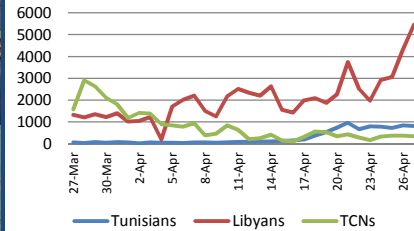

27 April 2011

Please visit the website below for more information
www.migration-crisis.com/libya

MIGRATION FLOW

CROSS BORDER MOVEMENT ARRIVALS

Arrived In	Nationality	26 Apr 2011		27 Apr 2011	
		Daily	Cumulative	Daily	Cumulative
Egypt	Egyptians	375	87,912	277	88,189
	Libyans	1,561	84,851	1,200	86,051
	TCNs	425	66,928	549	67,477
	Total	2,361	239,691	2,026	241,717
Tunisia*	Tunisians	841	27,593	809	28,402
	Libyans	4,312	89,525	5,467	94,992
	TCNs	365	173,749	342	174,091
	Total	5,518	290,867	6,618	297,485
Niger	Nigeriens	150	52,689	-	52,689
	TCNs	-	3,450	-	3,450
	Total	150	56,139	-	56,139
Algeria	Algerians	-	1,078	-	1,078
	Libyans	-	3,599	-	3,599
	TCNs	-	9,449	-	9,449
	Total	-	14,126	-	14,126
Chad	Chadians	168	17,148	-	17,148
	TCNs	-	238	-	238
	Total	168	17,386	-	17,386
Italy ¹	Total	-	4,076	-	4,076
Malta ¹	Total	-	1,106	-	1,106
Sudan	Total	-	2,800	-	2,800
TOTAL ARRIVAL		8,197	626,191	8,644	634,835
TOTAL TCN		790	253,814	891	254,705

* Figures have been adjusted in the field from previous day.
 1 - Number only reflects arrivals from Libya (and not from Tunisia).

Timeline of Daily CBM Arrivals in Egypt and Tunisia

Breakdown of Cross Border Movement Arrivals in Egypt

Breakdown of Cross Border Movement Arrivals in Tunisia

Accumulative Cross Border Movement Arrivals in Egypt

Accumulative Cross Border Movement Arrivals in Tunisia

THIRD COUNTRY NATIONAL DEPARTURES

Departed From	26 Apr 2011		27 Apr 2011		Estimated Caseload**
	Daily	Cumulative*	Daily	Cumulative*	
Egypt ¹	484	64,500	409	65,000	2,918
Tunisia ¹	449	167,407	946	168,467	3,195
Niger ²	-	3,316	3	3,450	-
Other Countries	-	1,125	-	1,125	1,240
TOTAL DEPARTURE	933	236,348	1,358	238,042	7,353