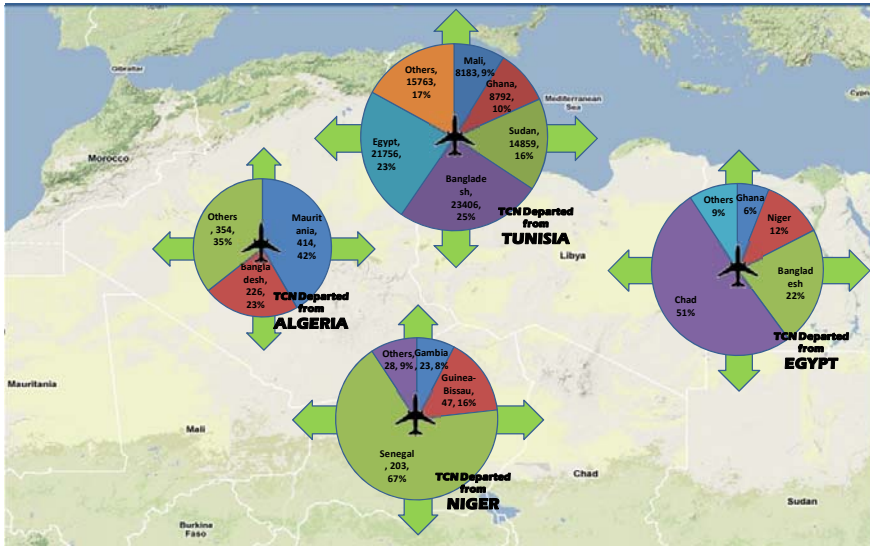

Breakdown of Cross Border Movement Arrivals in Tunisia

Accumulative Cross Border Movement Arrivals in Egypt

Accumulative Cross Border Movement Arrivals in Tunisia

THIRD COUNTRY NATIONAL DEPARTURES

Departed From	26 Apr 2011		27 Apr 2011		Estimated Caseload**
	Daily	Cumulative*	Daily	Cumulative*	
Egypt ¹	484	64,500	409	65,000	2,918
Tunisia ¹	449	167,407	946	168,467	3,195
Niger ²	-	3,316	3	3,450	-
Other Countries	-	1,125	-	1,125	1,240
TOTAL DEPARTURE	933	236,348	1,358	238,042	7,353

Daily TCN Arrivals, Departures, and Caseload in Egypt

Daily TCN Arrivals and Departures with Caseload in Tunisia

27 April 2011

Cumulative Departed TCNs

Timeline of Daily TCNs Departures Coordinated through IOM

Departed Third Country Nationals

29,849	Bangladesh
688	Burkina Faso
87	Cameroon
44	Central African Rep
22,157	Chad
32	Cote Divoire
21,756	Egypt
183	Ethiopia
61	Gambia
10,446	Ghana
632	Guinea
133	Guinea-Bissau
32	Lebanon
9,488	Mali
615	Mauritania
1,637	Morocco
51	Nepal
4,916	Niger
1,665	Nigeria
477	Pakistan
704	Philippines
250	Senegal
42	Sierra Leone
38	Sri Lanka
14,906	Sudan
291	Togo
554	Vietnam
172	Other

Cumulative TCN Arrivals: 254,705

972 recorded flights
120,451 recorded passengers

1 recorded ship
1,455 recorded passengers

Coordinated Departures Summary

No. of Passengers		Total Departed	Total Booked
Paid By	Movement Type		
IOM	Charter Flights	46,165	540
	Commercial Flights	6,432	8
	Ship	1,455	-
Total IOM		54,052	548
UNHCR		29,539	-
Donor In-Kind		38,315	961
Grand Total		121,906	1,509