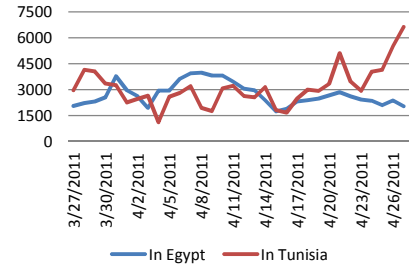

27 April 2011

Please visit the website below for more information
www.migration-crisis.com/libya

MIGRATION FLOW

CROSS BORDER MOVEMENT ARRIVALS

Arrived In	Nationality	26 Apr 2011		27 Apr 2011	
		Daily	Cumulative	Daily	Cumulative
Egypt	Egyptians	375	87,912	277	88,189
	Libyans	1,561	84,851	1,200	86,051
	TCNs	425	66,928	549	67,477
	Total	2,361	239,691	2,026	241,717
Tunisia*	Tunisians	841	27,593	809	28,402
	Libyans	4,312	89,525	5,467	94,992
	TCNs	365	173,749	342	174,091
	Total	5,518	290,867	6,618	297,485
Niger	Nigeriens	150	52,689	-	52,689
	TCNs	-	3,450	-	3,450
	Total	150	56,139	-	56,139
Algeria	Algerians	-	1,078	-	1,078
	Libyans	-	3,599	-	3,599
	TCNs	-	9,449	-	9,449
	Total	-	14,126	-	14,126
Chad	Chadians	168	17,148	-	17,148
	TCNs	-	238	-	238
	Total	168	17,386	-	17,386
Italy ¹	Total	-	4,076	-	4,076
Malta ¹	Total	-	1,106	-	1,106
Sudan	Total	-	2,800	-	2,800
TOTAL ARRIVAL		8,197	626,191	8,644	634,835
TOTAL TCN		790	253,814	891	254,705

* Figures have been adjusted in the field from previous day.
 1 - Number only reflects arrivals from Libya (and not from Tunisia).

Timeline of Daily CBM Arrivals in Egypt and Tunisia

Breakdown of Cross Border Movement Arrivals in Egypt