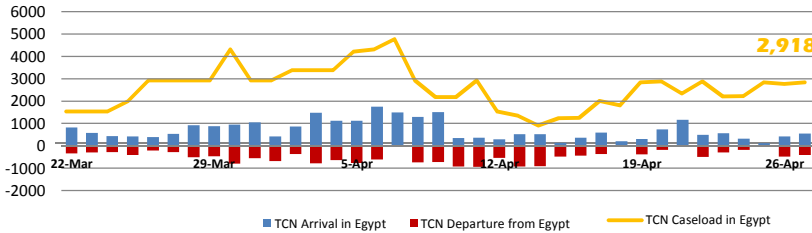

THIRD COUNTRY NATIONAL DEPARTURES

Departed From	26 Apr 2011		27 Apr 2011		Estimated Caseload**
	Daily	Cumulative*	Daily	Cumulative*	
Egypt¹	484	64,500	409	65,000	2,918
Tunisia¹	449	167,407	946	168,467	3,195
Niger²	-	3,316	3	3,450	-
Other Countries	-	1,125	-	1,125	1,240
TOTAL DEPARTURE	933	236,348	1,358	238,042	7,353

1 - Figures have been adjusted in comparison to numbers reported yesterday.
2 - Figures reflect TCN departures from Niamey including air and ground transportation.
* Estimates including departures not coordinated by IOM.
** This number does not reflect camp population in Tunisia, it reflects the number that IOM believes requires evacuation assistance, and includes those that do not transit through the Camps.

Daily TCN Arrivals, Departures, and Caseload in Egypt