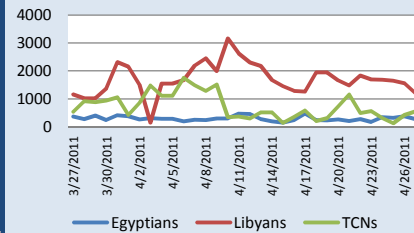

27 April 2011

Please visit the website below for more information
www.migration-crisis.com/libya

MIGRATION FLOW

CROSS BORDER MOVEMENT ARRIVALS

Arrived In	Nationality	26 Apr 2011		27 Apr 2011	
		Daily	Cumulative	Daily	Cumulative
Egypt	Egyptians	375	87,912	277	88,189
	Libyans	1,561	84,851	1,200	86,051
	TCNs	425	66,928	549	67,477
	Total	2,361	239,691	2,026	241,717
Tunisia*	Tunisians	841	27,593	809	28,402
	Libyans	4,312	89,525	5,467	94,992
	TCNs	365	173,749	342	174,091
	Total	5,518	290,867	6,618	297,485
Niger	Nigeriens	150	52,689	-	52,689
	TCNs	-	3,450	-	3,450
	Total	150	56,139	-	56,139
Algeria	Algerians	-	1,078	-	1,078
	Libyans	-	3,599	-	3,599
	TCNs	-	9,449	-	9,449
	Total	-	14,126	-	14,126
Chad	Chadians	168	17,148	-	17,148
	TCNs	-	238	-	238
	Total	168	17,386	-	17,386
Italy ¹	Total	-	4,076	-	4,076
Malta ¹	Total	-	1,106	-	1,106
Sudan	Total	-	2,800	-	2,800
TOTAL ARRIVAL		8,197	626,191	8,644	634,835
TOTAL TCN		790	253,814	891	254,705

* Figures have been adjusted in the field from previous day.
 1 - Number only reflects arrivals from Libya (and not from Tunisia).

Timeline of Daily CBM Arrivals in Egypt and Tunisia

Breakdown of Cross Border Movement Arrivals in Egypt

Breakdown of Cross Border Movement Arrivals in Tunisia

Accumulative Cross Border Movement Arrivals in Egypt

Accumulative Cross Border Movement Arrivals in Tunisia

THIRD COUNTRY NATIONAL DEPARTURES

Departed From	26 Apr 2011		27 Apr 2011		Estimated Caseload**
	Daily	Cumulative*	Daily	Cumulative*	
Egypt ¹	484	64,500	409	65,000	2,918
Tunisia ¹	449	167,407	946	168,467	3,195
Niger ²	-	3,316	3	3,450	-
Other Countries	-	1,125	-	1,125	1,240
TOTAL DEPARTURE	933	236,348	1,358	238,042	7,353