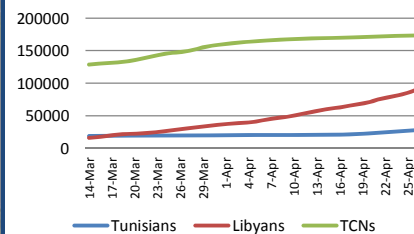

26 April 2011

Please visit the website below for more information
www.migration-crisis.com/libya

MIGRATION FLOW

CROSS BORDER MOVEMENT ARRIVALS

Arrived In	Nationality	25 Apr 2011		26 Apr 2011	
		Daily	Cumulative	Daily	Cumulative
Egypt	Egyptians	323	87,537	375	87,912
	Libyans	1,649	83,290	1,561	84,851
	TCNs	123	66,503	425	66,928
	Total	2,095	237,330	2,361	239,691
Tunisia*	Tunisians	719	26,752	841	27,593
	Libyans	3,047	85,213	4,312	89,525
	TCNs	373	172,998	365	173,363
	Total	4,139	284,963	5,518	290,481
Niger	Nigeriens	815	52,539	150	52,689
	TCNs	12	3,450	-	3,450
	Total	827	55,989	150	56,139
Algeria	Algerians	-	1,078	-	1,078
	Libyans	-	3,599	-	3,599
	TCNs	-	9,449	-	9,449
	Total	-	14,126	-	14,126
Chad	Chadians	215	16,980	168	17,148
	TCNs	-	238	-	238
	Total	215	17,218	168	17,386
Italy ¹	Total	-	4,076	-	4,076
Malta ¹	Total	-	1,106	-	1,106
Sudan	Total	-	2,800	-	2,800
TOTAL ARRIVAL		7,276	617,608	8,197	625,805
TOTAL TCN		508	252,638	790	253,428

* Figures have been adjusted in the field from previous day.
 1 - Number only reflects arrivals from Libya (and not from Tunisia).

Timeline of Daily CBM Arrivals in Egypt and Tunisia

Breakdown of Cross Border Movement Arrivals in Egypt

Breakdown of Cross Border Movement Arrivals in Tunisia

Accumulative Cross Border Movement Arrivals in Egypt

Accumulative Cross Border Movement Arrivals in Tunisia

THIRD COUNTRY NATIONAL DEPARTURES					
Departed From	25 Apr 2011		26 Apr 2011		Estimated Caseload**
	Daily	Cumulative*	Daily	Cumulative*	
Egypt ¹	10	64,000	379	64,500	2,840
Tunisia ¹	339	166,963	449	167,407	3,542
Niger ²	-	2,918	-	3,316	134
Other Countries	-	1,125	-	1,125	1,240
TOTAL DEPARTURE	349	235,006	828	236,348	7,756