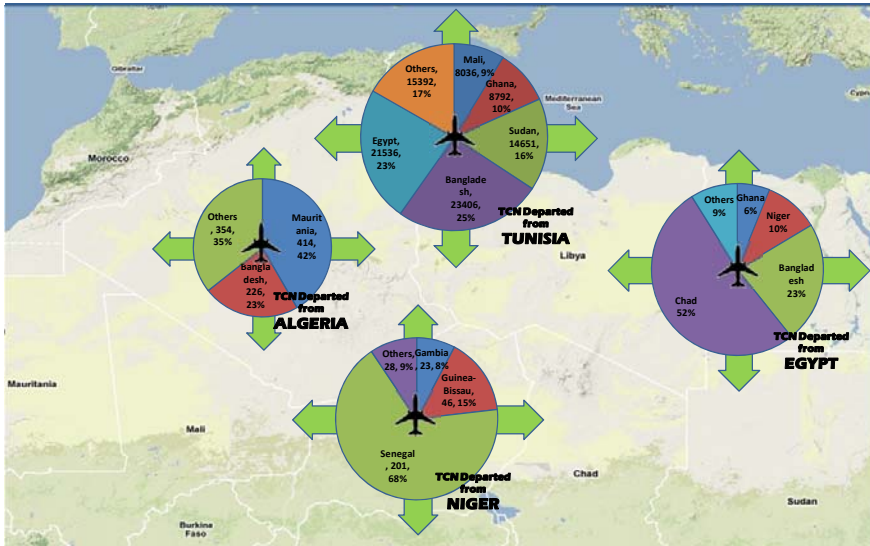

Breakdown of Cross Border Movement Arrivals in Tunisia

Accumulative Cross Border Movement Arrivals in Egypt

Accumulative Cross Border Movement Arrivals in Tunisia

THIRD COUNTRY NATIONAL DEPARTURES					
Departed From	25 Apr 2011		26 Apr 2011		Estimated Caseload**
	Daily	Cumulative*	Daily	Cumulative*	
Egypt ¹	10	64,000	379	64,500	2,840
Tunisia ¹	339	166,963	449	167,407	3,542
Niger ²	-	2,918	-	3,316	134
Other Countries	-	1,125	-	1,125	1,240
TOTAL DEPARTURE	349	235,006	828	236,348	7,756

26 April 2011

Cumulative Departed TCNs

Timeline of Daily TCNs Departures Coordinated through IOM

Daily TCN Arrivals, Departures, and Caseload in Egypt

Daily TCN Arrivals and Departures with Caseload in Tunisia

Cumulative TCN Arrivals: 253,428

955 recorded flights
118,988 recorded passengers

1 recorded ship
1,455 recorded passengers

Coordinated Departures Summary			
No. of Passengers		Total Departed	Total Booked
Paid By	Movement Type		
IOM	Charter Flights	45,642	726
	Coomercial Flights	6,143	42
	Ship	1,455	-
Total IOM		53,240	768
UNHCR		29,539	-
Donor In-Kind		37,664	1,606
Grand Total		120,443	2,374