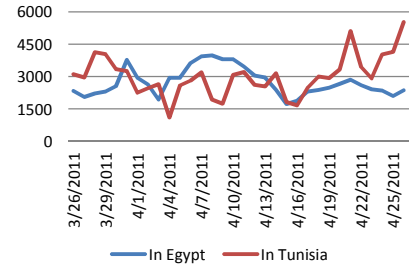

26 April 2011

Please visit the website below for more information
www.migration-crisis.com/libya

MIGRATION FLOW

CROSS BORDER MOVEMENT ARRIVALS

Arrived In	Nationality	25 Apr 2011		26 Apr 2011	
		Daily	Cumulative	Daily	Cumulative
Egypt	Egyptians	323	87,537	375	87,912
	Libyans	1,649	83,290	1,561	84,851
	TCNs	123	66,503	425	66,928
	Total	2,095	237,330	2,361	239,691
Tunisia*	Tunisians	719	26,752	841	27,593
	Libyans	3,047	85,213	4,312	89,525
	TCNs	373	172,998	365	173,363
	Total	4,139	284,963	5,518	290,481
Niger	Nigeriens	815	52,539	150	52,689
	TCNs	12	3,450	-	3,450
	Total	827	55,989	150	56,139
Algeria	Algerians	-	1,078	-	1,078
	Libyans	-	3,599	-	3,599
	TCNs	-	9,449	-	9,449
	Total	-	14,126	-	14,126
Chad	Chadians	215	16,980	168	17,148
	TCNs	-	238	-	238
	Total	215	17,218	168	17,386
Italy ¹	Total	-	4,076	-	4,076
Malta ¹	Total	-	1,106	-	1,106
Sudan	Total	-	2,800	-	2,800
TOTAL ARRIVAL		7,276	617,608	8,197	625,805
TOTAL TCN		508	252,638	790	253,428

* Figures have been adjusted in the field from previous day.
 1 - Number only reflects arrivals from Libya (and not from Tunisia).

Timeline of Daily CBM Arrivals in Egypt and Tunisia

Breakdown of Cross Border Movement Arrivals in Egypt