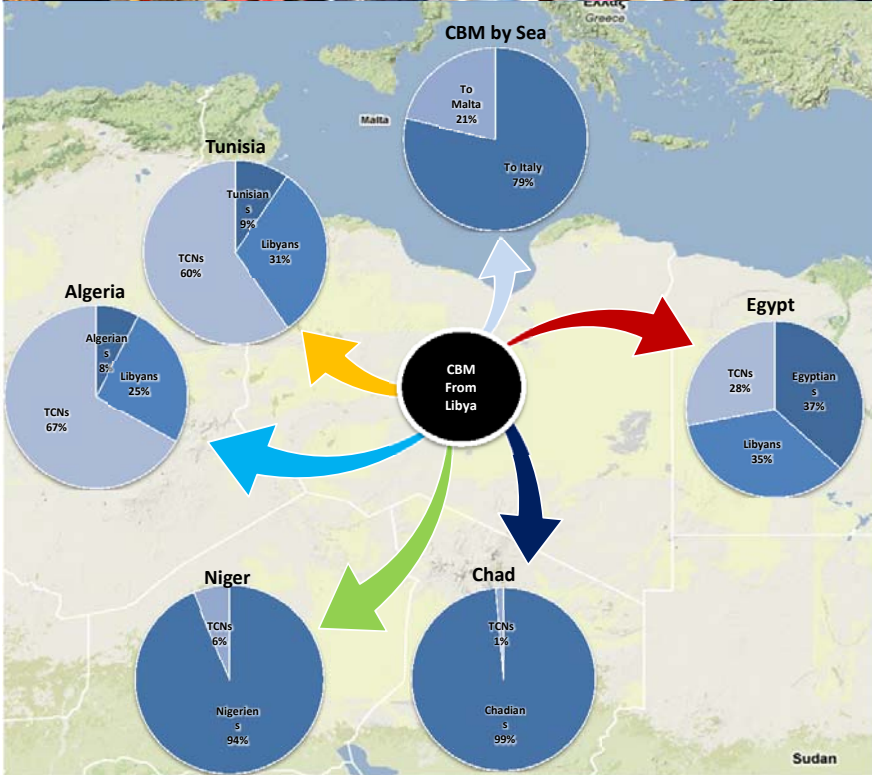

26 April 2011

Please visit the website below for more information
www.migration-crisis.com/libya

MIGRATION FLOW

CROSS BORDER MOVEMENT ARRIVALS

Arrived In	Nationality	25 Apr 2011		26 Apr 2011	
		Daily	Cumulative	Daily	Cumulative
Egypt	Egyptians	323	87,537	375	87,912
	Libyans	1,649	83,290	1,561	84,851
	TCNs	123	66,503	425	66,928
	Total	2,095	237,330	2,361	239,691
Tunisia*	Tunisians	719	26,752	841	27,593
	Libyans	3,047	85,213	4,312	89,525
	TCNs	373	172,998	365	173,363
	Total	4,139	284,963	5,518	290,481
Niger	Nigeriens	815	52,539	150	52,689
	TCNs	12	3,450	-	3,450
	Total	827	55,989	150	56,139
Algeria	Algerians	-	1,078	-	1,078
	Libyans	-	3,599	-	3,599
	TCNs	-	9,449	-	9,449
	Total	-	14,126	-	14,126
Chad	Chadians	215	16,980	168	17,148
	TCNs	-	238	-	238
	Total	215	17,218	168	17,386
Italy ¹	Total	-	4,076	-	4,076
Malta ¹	Total	-	1,106	-	1,106
Sudan	Total	-	2,800	-	2,800
TOTAL ARRIVAL		7,276	617,608	8,197	625,805
TOTAL TCN		508	252,638	790	253,428

* Figures have been adjusted in the field from previous day.
 1 - Number only reflects arrivals from Libya (and not from Tunisia).

Timeline of Daily CBM Arrivals in Egypt and Tunisia

Breakdown of Cross Border Movement Arrivals in Egypt

Breakdown of Cross Border Movement Arrivals in Tunisia

Accumulative Cross Border Movement Arrivals in Egypt

Accumulative Cross Border Movement Arrivals in Tunisia

THIRD COUNTRY NATIONAL DEPARTURES					
Departed From	25 Apr 2011		26 Apr 2011		Estimated Caseload**
	Daily	Cumulative*	Daily	Cumulative*	
Egypt ¹	10	64,000	379	64,500	2,840
Tunisia ¹	339	166,963	449	167,407	3,542
Niger ²	-	2,918	-	3,316	134
Other Countries	-	1,125	-	1,125	1,240
TOTAL DEPARTURE	349	235,006	828	236,348	7,756