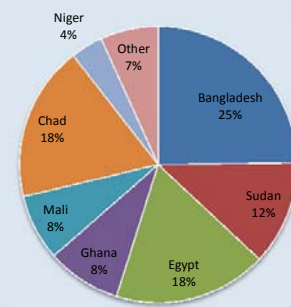

THIRD COUNTRY NATIONAL DEPARTURES					
Departed From	25 Apr 2011		26 Apr 2011		Estimated Caseload**
	Daily	Cumulative*	Daily	Cumulative*	
Egypt¹	10	64,000	379	64,500	2,840
Tunisia¹	339	166,963	449	167,407	3,542
Niger²	-	2,918	-	3,316	134
Other Countries	-	1,125	-	1,125	1,240
TOTAL DEPARTURE	349	235,006	828	236,348	7,756

1 - Figures have been adjusted in comparison to numbers reported yesterday.
2 - Figures reflect TCN departures from Niamey including air and ground transportation.
* Estimates including departures not coordinated by IOM.
** This number does not reflect camp population in Tunisia, it reflects the number that IOM believes requires evacuation assistance, and includes those that do not transit through the Camps.

26 April 2011

Cumulative Departed TCNs