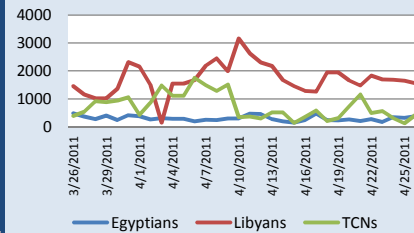

26 April 2011

Please visit the website below for more information
www.migration-crisis.com/libya

MIGRATION FLOW

CROSS BORDER MOVEMENT ARRIVALS

Arrived In	Nationality	25 Apr 2011		26 Apr 2011	
		Daily	Cumulative	Daily	Cumulative
Egypt	Egyptians	323	87,537	375	87,912
	Libyans	1,649	83,290	1,561	84,851
	TCNs	123	66,503	425	66,928
	Total	2,095	237,330	2,361	239,691
Tunisia*	Tunisians	719	26,752	841	27,593
	Libyans	3,047	85,213	4,312	89,525
	TCNs	373	172,998	365	173,363
	Total	4,139	284,963	5,518	290,481
Niger	Nigeriens	815	52,539	150	52,689
	TCNs	12	3,450	-	3,450
	Total	827	55,989	150	56,139
Algeria	Algerians	-	1,078	-	1,078
	Libyans	-	3,599	-	3,599
	TCNs	-	9,449	-	9,449
	Total	-	14,126	-	14,126
Chad	Chadians	215	16,980	168	17,148
	TCNs	-	238	-	238
	Total	215	17,218	168	17,386
Italy ¹	Total	-	4,076	-	4,076
Malta ¹	Total	-	1,106	-	1,106
Sudan	Total	-	2,800	-	2,800
TOTAL ARRIVAL		7,276	617,608	8,197	625,805
TOTAL TCN		508	252,638	790	253,428

* Figures have been adjusted in the field from previous day.
 1 - Number only reflects arrivals from Libya (and not from Tunisia).

Timeline of Daily CBM Arrivals in Egypt and Tunisia

Breakdown of Cross Border Movement Arrivals in Egypt

Breakdown of Cross Border Movement Arrivals in Tunisia

Accumulative Cross Border Movement Arrivals in Egypt

Accumulative Cross Border Movement Arrivals in Tunisia

THIRD COUNTRY NATIONAL DEPARTURES					
Departed From	25 Apr 2011		26 Apr 2011		Estimated Caseload**
	Daily	Cumulative*	Daily	Cumulative*	
Egypt ¹	10	64,000	379	64,500	2,840
Tunisia ¹	339	166,963	449	167,407	3,542
Niger ²	-	2,918	-	3,316	134
Other Countries	-	1,125	-	1,125	1,240
TOTAL DEPARTURE	349	235,006	828	236,348	7,756