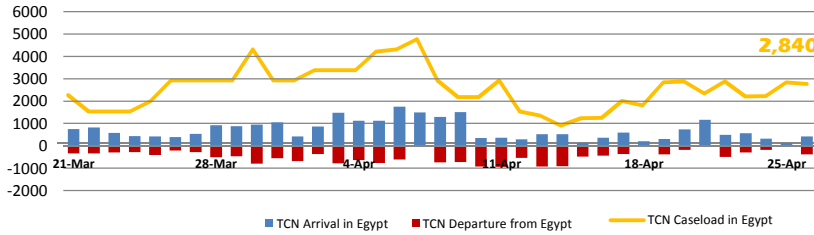

Breakdown of Cross Border Movement Arrivals in Tunisia

Accumulative Cross Border Movement Arrivals in Egypt

Accumulative Cross Border Movement Arrivals in Tunisia

THIRD COUNTRY NATIONAL DEPARTURES					
Departed From	25 Apr 2011		26 Apr 2011		Estimated Caseload**
	Daily	Cumulative*	Daily	Cumulative*	
Egypt ¹	10	64,000	379	64,500	2,840
Tunisia ¹	339	166,963	449	167,407	3,542
Niger ²	-	2,918	-	3,316	134
Other Countries	-	1,125	-	1,125	1,240
TOTAL DEPARTURE	349	235,006	828	236,348	7,756

26 April 2011

Cumulative Departed TCNs

Timeline of Daily TCNs Departures Coordinated through IOM

Daily TCN Arrivals, Departures, and Caseload in Egypt

Daily TCN Arrivals and Departures with Caseload in Tunisia