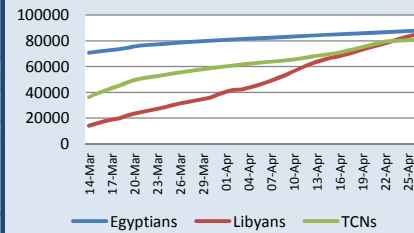

26 April 2011

Please visit the website below for more information
www.migration-crisis.com/libya

MIGRATION FLOW

CROSS BORDER MOVEMENT ARRIVALS

Arrived In	Nationality	25 Apr 2011		26 Apr 2011	
		Daily	Cumulative	Daily	Cumulative
Egypt	Egyptians	323	87,537	375	87,912
	Libyans	1,649	83,290	1,561	84,851
	TCNs	123	66,503	425	66,928
	Total	2,095	237,330	2,361	239,691
Tunisia*	Tunisians	719	26,752	841	27,593
	Libyans	3,047	85,213	4,312	89,525
	TCNs	373	172,998	365	173,363
	Total	4,139	284,963	5,518	290,481
Niger	Nigeriens	815	52,539	150	52,689
	TCNs	12	3,450	-	3,450
	Total	827	55,989	150	56,139
Algeria	Algerians	-	1,078	-	1,078
	Libyans	-	3,599	-	3,599
	TCNs	-	9,449	-	9,449
	Total	-	14,126	-	14,126
Chad	Chadians	215	16,980	168	17,148
	TCNs	-	238	-	238
	Total	215	17,218	168	17,386
Italy ¹	Total	-	4,076	-	4,076
Malta ¹	Total	-	1,106	-	1,106
Sudan	Total	-	2,800	-	2,800
TOTAL ARRIVAL		7,276	617,608	8,197	625,805
TOTAL TCN		508	252,638	790	253,428

* Figures have been adjusted in the field from previous day.
 1 - Number only reflects arrivals from Libya (and not from Tunisia).

Timeline of Daily CBM Arrivals in Egypt and Tunisia

Breakdown of Cross Border Movement Arrivals in Egypt

Breakdown of Cross Border Movement Arrivals in Tunisia

Accumulative Cross Border Movement Arrivals in Egypt

Accumulative Cross Border Movement Arrivals in Tunisia

THIRD COUNTRY NATIONAL DEPARTURES					
Departed From	25 Apr 2011		26 Apr 2011		Estimated Caseload**
	Daily	Cumulative*	Daily	Cumulative*	
Egypt ¹	10	64,000	379	64,500	2,840
Tunisia ¹	339	166,963	449	167,407	3,542
Niger ²	-	2,918	-	3,316	134
Other Countries	-	1,125	-	1,125	1,240
TOTAL DEPARTURE	349	235,006	828	236,348	7,756