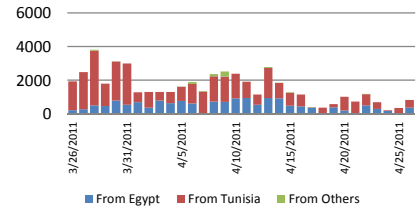

Timeline of Daily TCNs Departures Coordinated through IOM