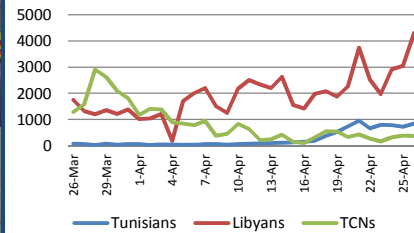

26 April 2011

Please visit the website below for more information
www.migration-crisis.com/libya

MIGRATION FLOW

CROSS BORDER MOVEMENT ARRIVALS

Arrived In	Nationality	25 Apr 2011		26 Apr 2011	
		Daily	Cumulative	Daily	Cumulative
Egypt	Egyptians	323	87,537	375	87,912
	Libyans	1,649	83,290	1,561	84,851
	TCNs	123	66,503	425	66,928
	Total	2,095	237,330	2,361	239,691
Tunisia*	Tunisians	719	26,752	841	27,593
	Libyans	3,047	85,213	4,312	89,525
	TCNs	373	172,998	365	173,363
	Total	4,139	284,963	5,518	290,481
Niger	Nigeriens	815	52,539	150	52,689
	TCNs	12	3,450	-	3,450
	Total	827	55,989	150	56,139
Algeria	Algerians	-	1,078	-	1,078
	Libyans	-	3,599	-	3,599
	TCNs	-	9,449	-	9,449
	Total	-	14,126	-	14,126
Chad	Chadians	215	16,980	168	17,148
	TCNs	-	238	-	238
	Total	215	17,218	168	17,386
Italy ¹	Total	-	4,076	-	4,076
Malta ¹	Total	-	1,106	-	1,106
Sudan	Total	-	2,800	-	2,800
TOTAL ARRIVAL		7,276	617,608	8,197	625,805
TOTAL TCN		508	252,638	790	253,428

* Figures have been adjusted in the field from previous day.
 1 - Number only reflects arrivals from Libya (and not from Tunisia).

Timeline of Daily CBM Arrivals in Egypt and Tunisia

Breakdown of Cross Border Movement Arrivals in Egypt

Breakdown of Cross Border Movement Arrivals in Tunisia

Accumulative Cross Border Movement Arrivals in Egypt

Accumulative Cross Border Movement Arrivals in Tunisia

THIRD COUNTRY NATIONAL DEPARTURES					
Departed From	25 Apr 2011		26 Apr 2011		Estimated Caseload**
	Daily	Cumulative*	Daily	Cumulative*	
Egypt ¹	10	64,000	379	64,500	2,840
Tunisia ¹	339	166,963	449	167,407	3,542
Niger ²	-	2,918	-	3,316	134
Other Countries	-	1,125	-	1,125	1,240
TOTAL DEPARTURE	349	235,006	828	236,348	7,756