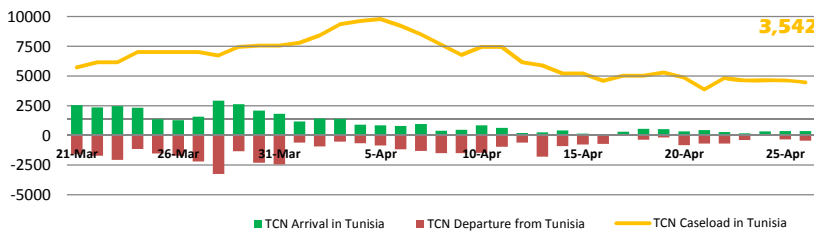

Breakdown of Cross Border Movement Arrivals in Tunisia

Accumulative Cross Border Movement Arrivals in Egypt

Accumulative Cross Border Movement Arrivals in Tunisia

THIRD COUNTRY NATIONAL DEPARTURES					
Departed From	25 Apr 2011		26 Apr 2011		Estimated Caseload**
	Daily	Cumulative*	Daily	Cumulative*	
Egypt ¹	10	64,000	379	64,500	2,840
Tunisia ¹	339	166,963	449	167,407	3,542
Niger ²	-	2,918	-	3,316	134
Other Countries	-	1,125	-	1,125	1,240
TOTAL DEPARTURE	349	235,006	828	236,348	7,756

26 April 2011

Cumulative Departed TCNs

Timeline of Daily TCNs Departures Coordinated through IOM

Daily TCN Arrivals, Departures, and Caseload in Egypt

Daily TCN Arrivals and Departures with Caseload in Tunisia