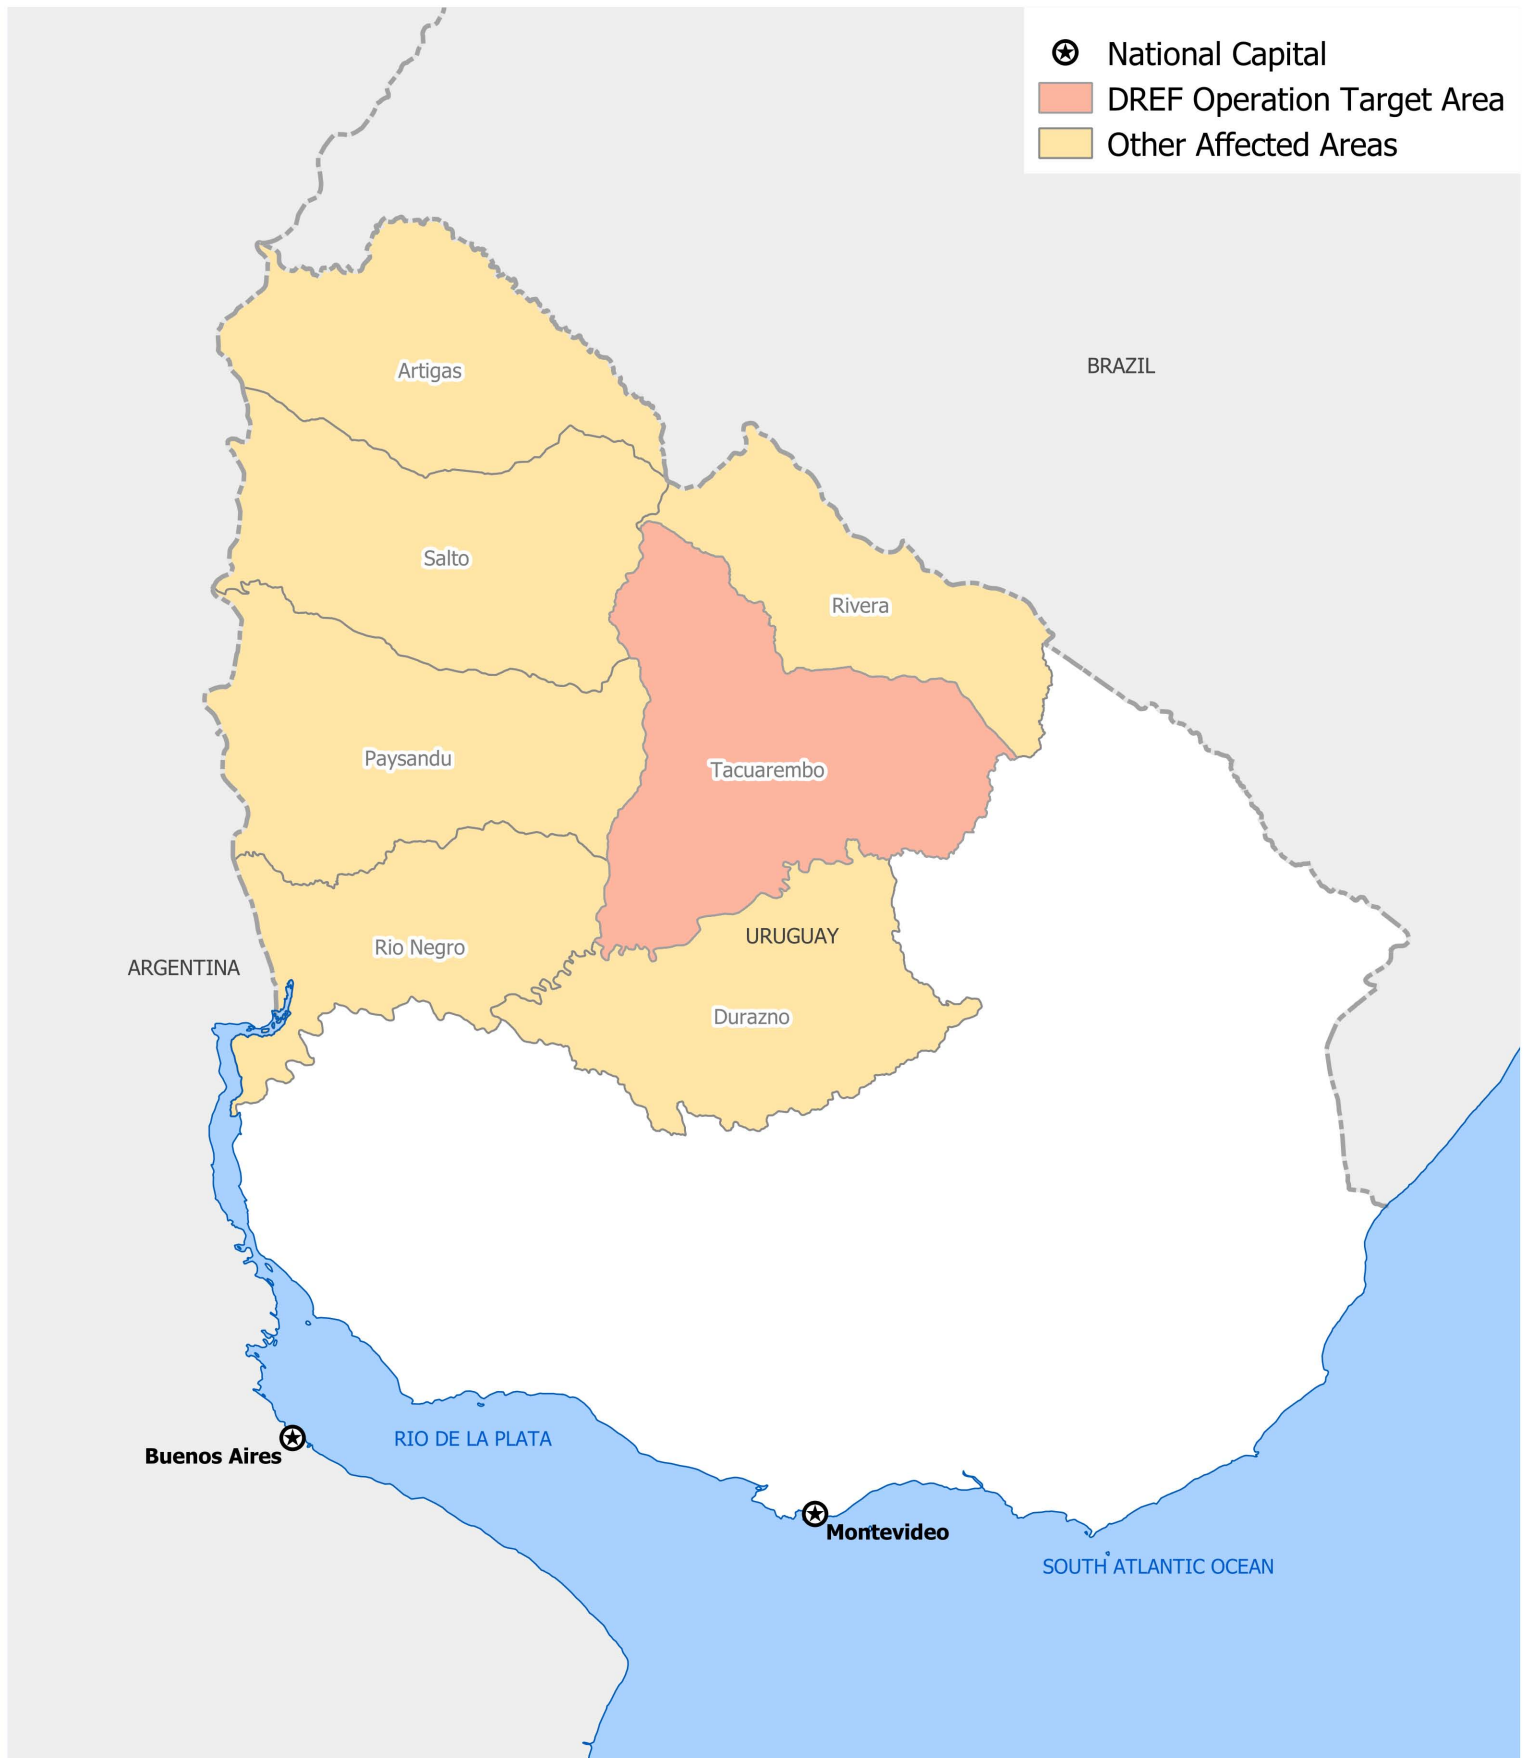

International Federation of Red Cross and Red Crescent Societies
Fédération internationale des Sociétés de la Croix-Rouge et du Croissant-Rouge
Federación Internacional de Sociedades de la Cruz Roja y de la Media Luna Roja
الاتحاد الدولي لجمعيات الصليب الأحمر والهلال الأحمر

Uruguay, Drought: DREF Operation

21 March 2018 • DR-2018-000033-URY

The maps used do not imply the expression of any opinion on the part of the International Federation of the Red Cross and Red Crescent Societies or National Societies concerning the legal status of a territory or of its authorities.
Map data sources: OCHA, WFP, ICRC, IFRC. DREF = Disaster Relief Emergency Fund