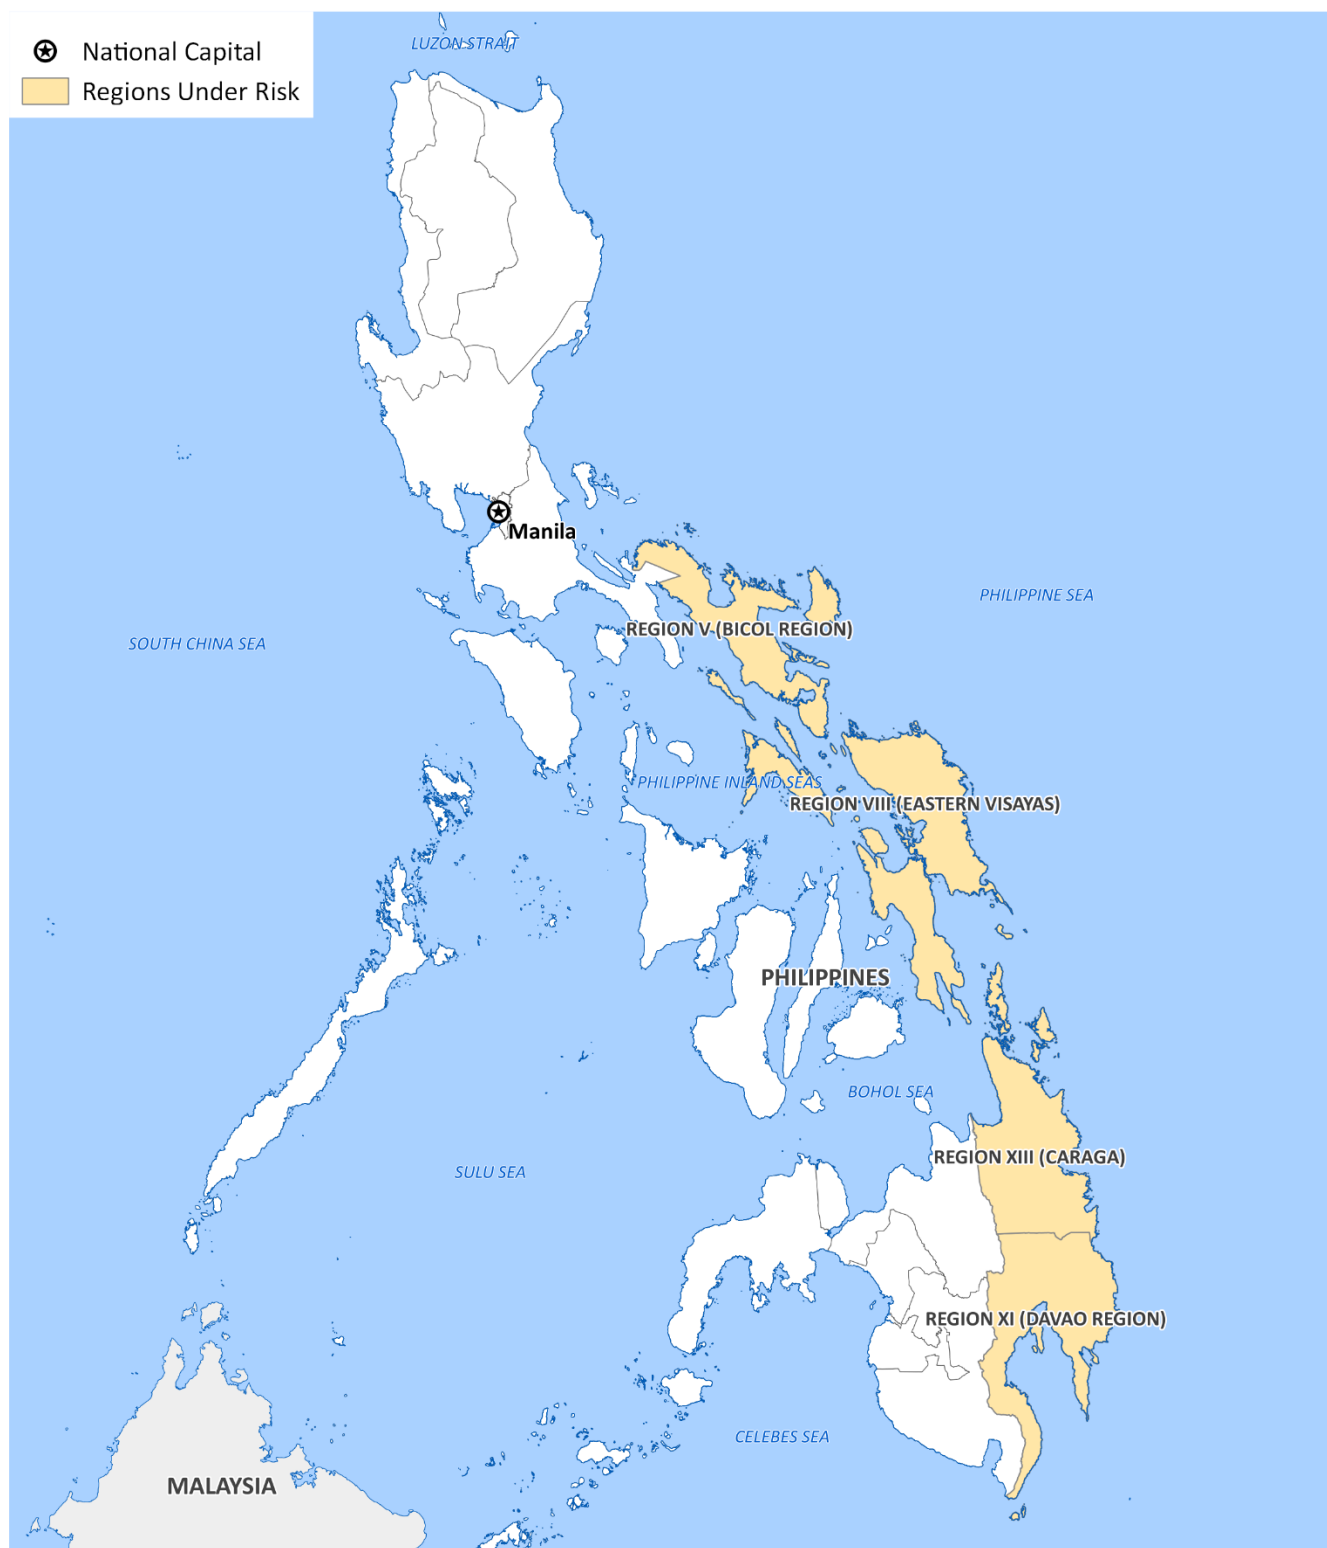

International Federation of Red Cross and Red Crescent Societies
 Fédération internationale des Sociétés de la Croix-Rouge et du Croissant-Rouge
 Federación Internacional de Sociedades de la Cruz Roja y de la Media Luna Roja
 الاتحاد الدولي لجمعيات الصليب الأحمر والهلال الأحمر

Philippines, Tropical Depression: Disaster Relief Emergency Fund

18 January 2019 • MDRPH031 • EC-2019-000004-PHL

The maps used do not imply the expression of any opinion on the part of the International Federation of the Red Cross and Red Crescent Societies or National Societies concerning the legal status of a territory or of its authorities. Map data sources: OCHA, OSM Contributors, ICRC, IFRC.