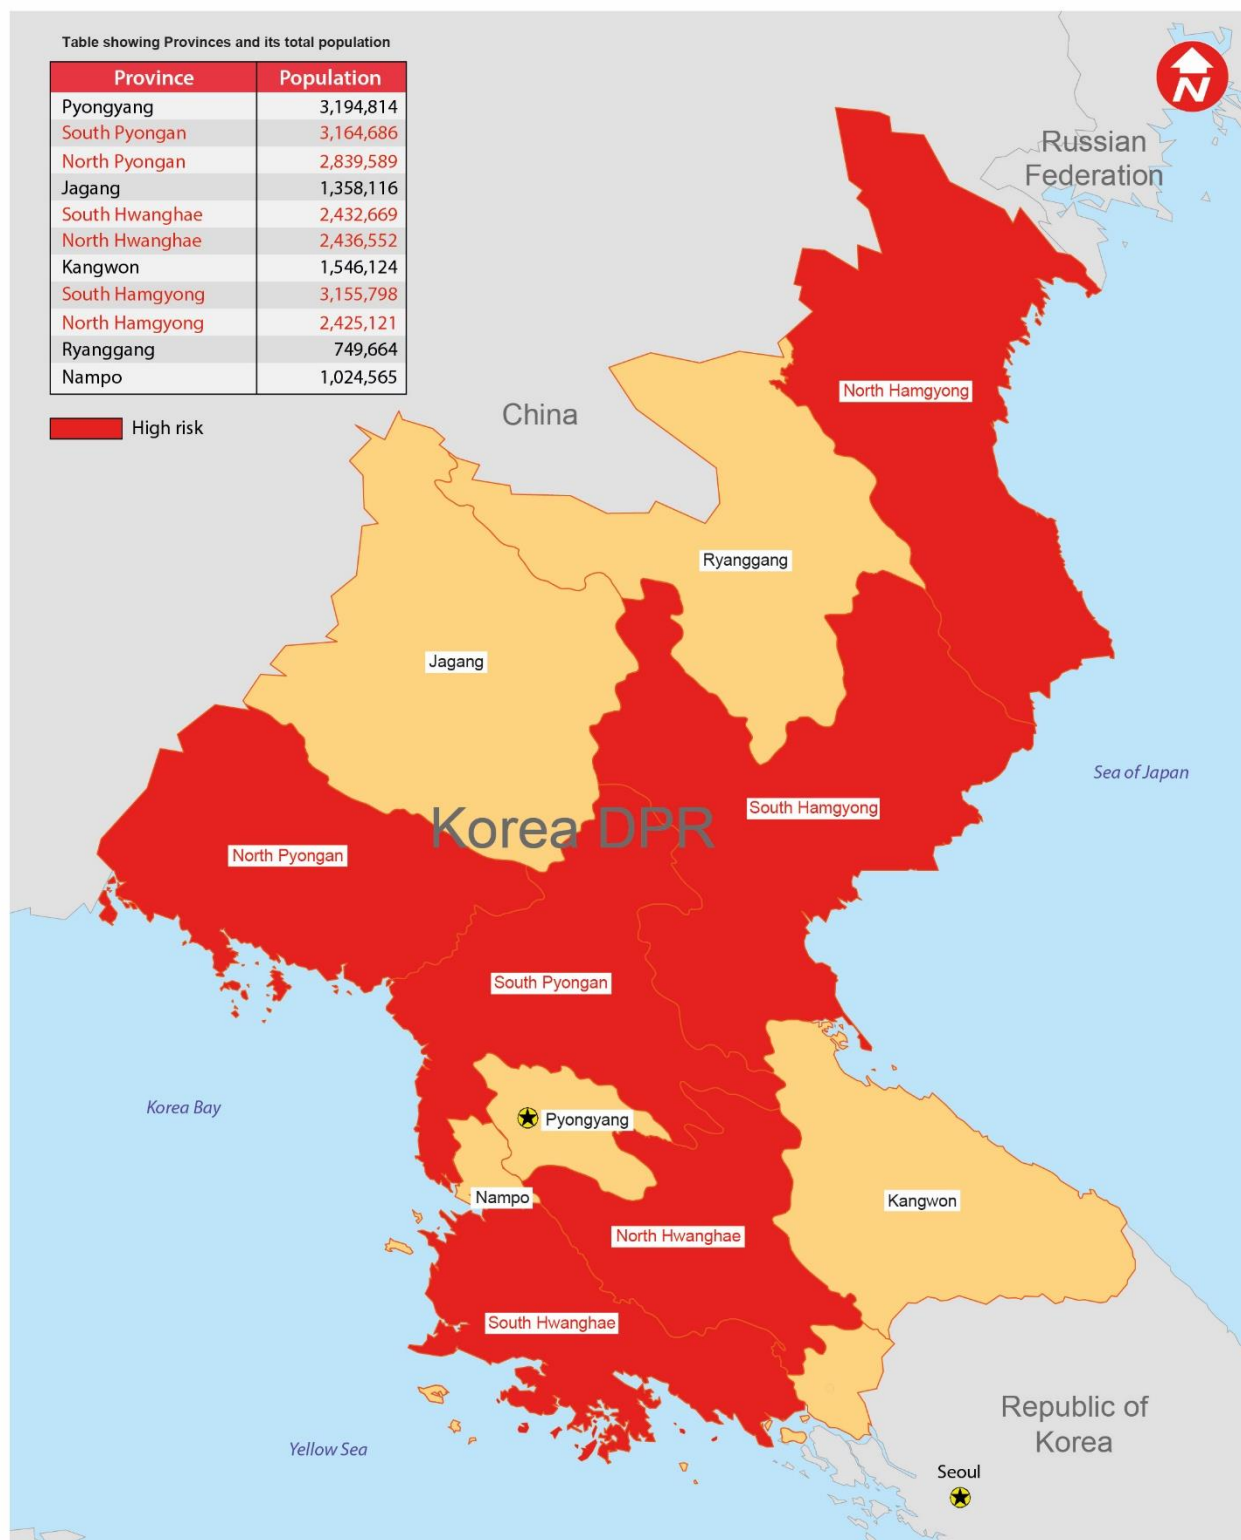

International Federation of Red Cross and Red Crescent Societies
 Fédération internationale des Sociétés de la Croix-Rouge et du Croissant-Rouge
 Federación Internacional de Sociedades de la Cruz Roja y de la Media Luna Roja
 الاتحاد الدولي لجمعيات الصليب الأحمر والهلال الأحمر

Democratic People's Republic of Korea

Democratic People's Republic of Korea, Typhoon Lingling: Disaster Relief Emergency Fund

The maps used do not imply the expression of any opinion on the part of the International Federation of the Red Cross and Red Crescent Societies or National Societies concerning the legal status of a territory or of its authorities

Map data sources: ESRI, DEVINFO, GRUMP, Federation