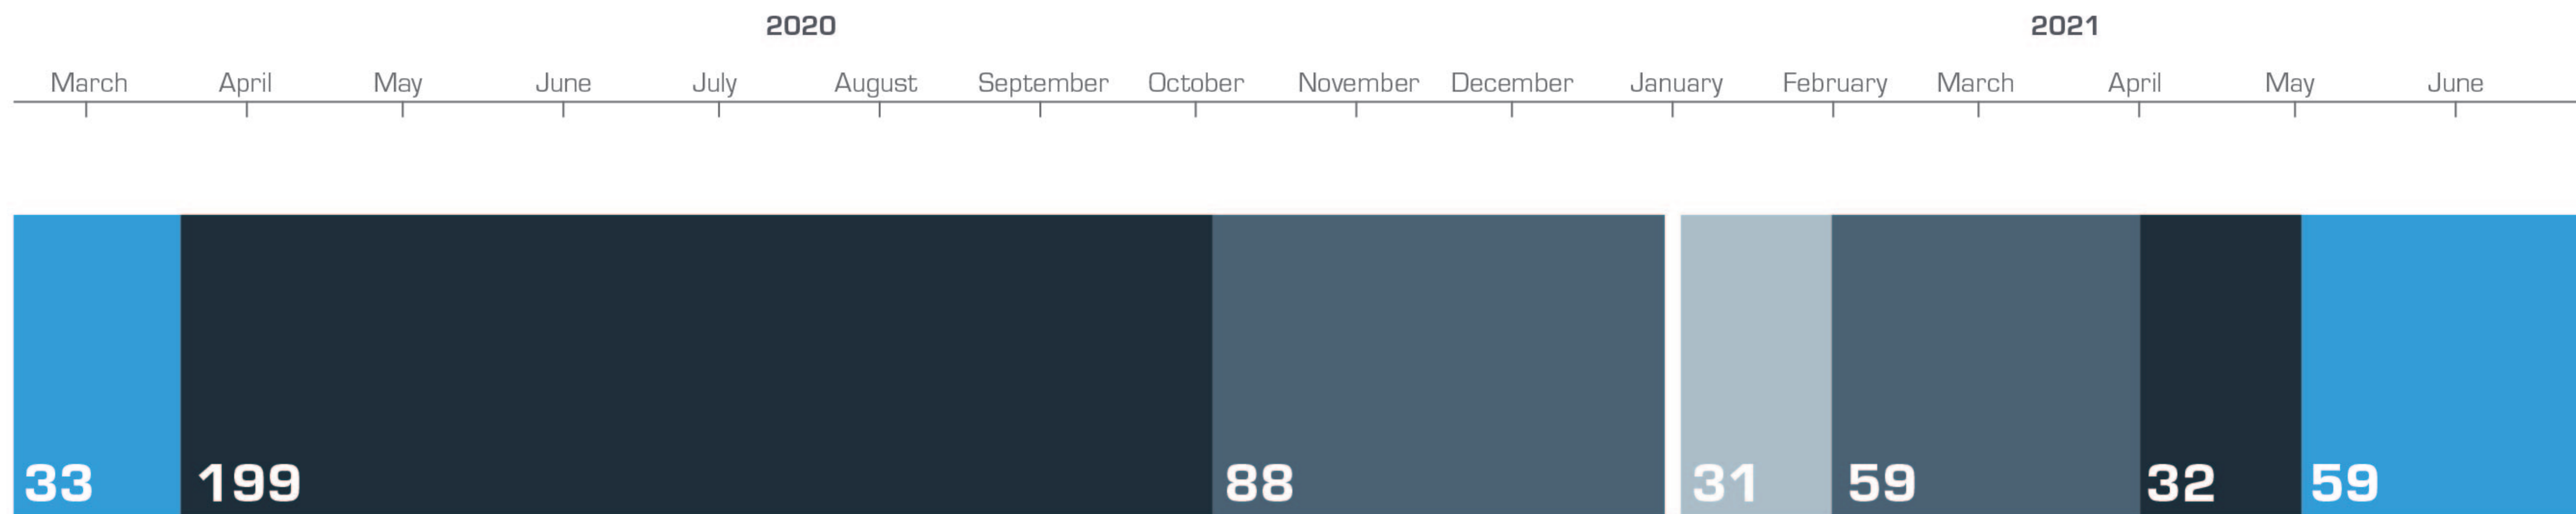

South Sudan

Status of schools between 16 February 2020 and 30 June 2021

Fully open

92 days

Partially open

147 days

Closed due to Covid-19

231 days

Academic break

31 days

Data sources:

UNESCO

Create by MapAction for GIMAC (30/06/2021)