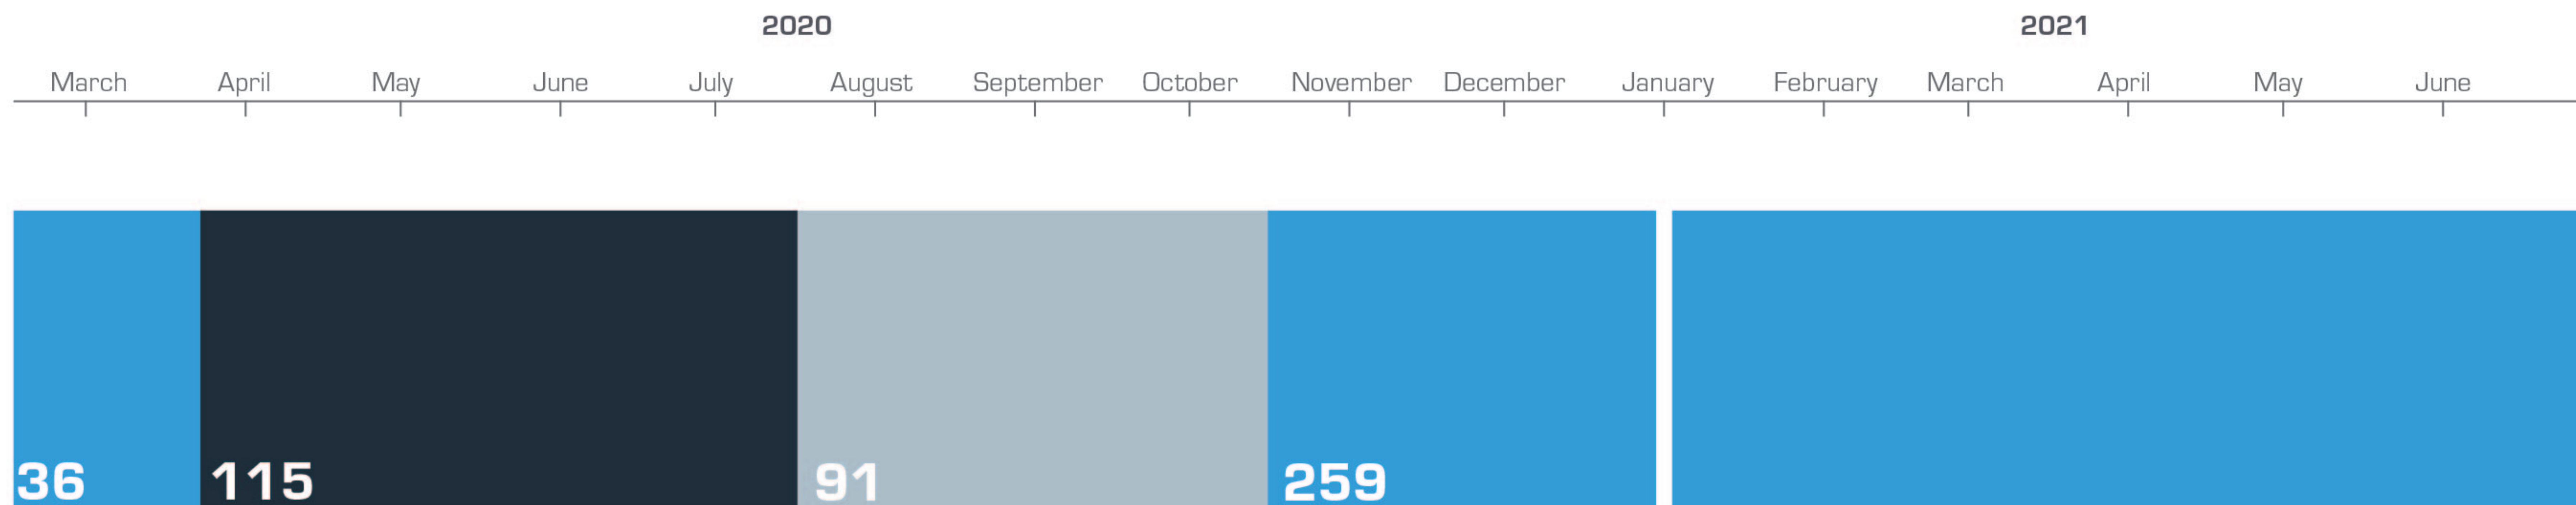

Niger

Status of schools between 16 February 2020 and 30 June 2021

Fully open

295 days

Partially open

0 days

Closed due to
Covid-19

115 days

Academic break

91 days

Data sources:

UNESCO

Create by MapAction for GIMAC (30/06/2021)