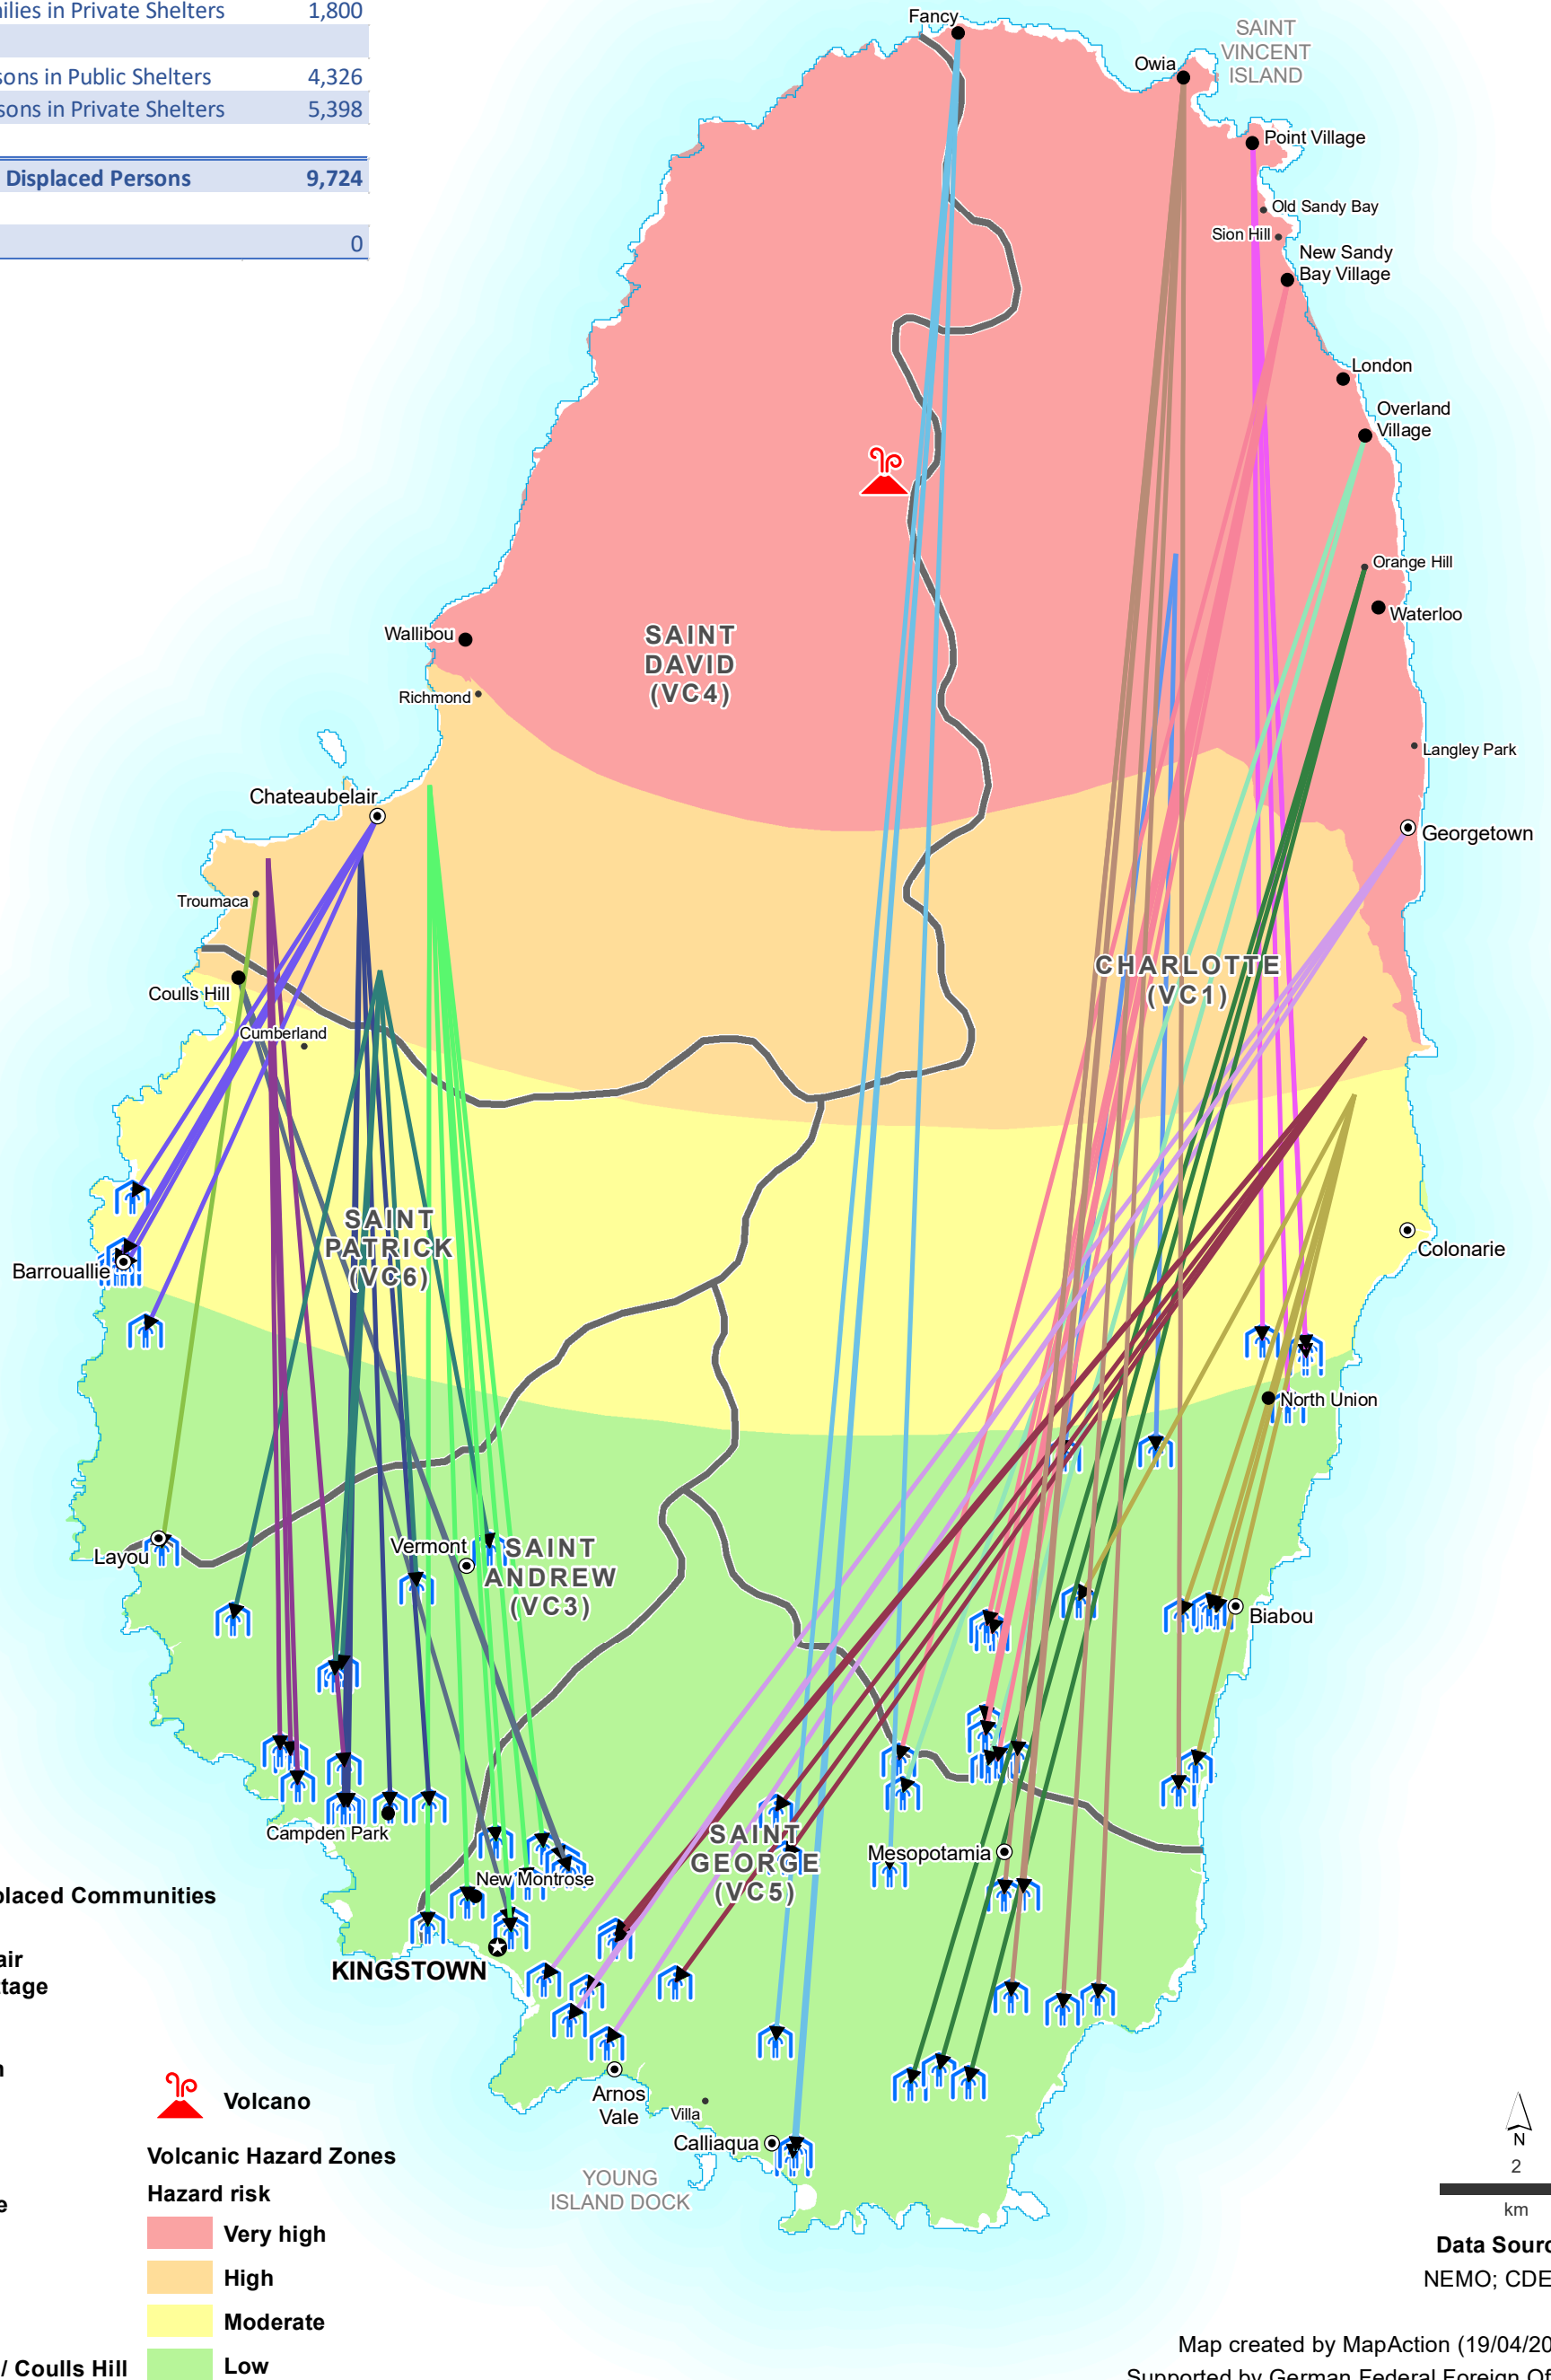

### Shelters Report @ April 18, 2021

Public Shelters	85
No. of Displaced Families in Private Shelters	1,800
No. of Displaced Persons in Public Shelters	4,326
No. Of Displaced Persons in Private Shelters	5,398
<b>Total # of Registered Displaced Persons</b>	<b>9,724</b>
No. of Casualties	0

#### Settlements

- CAPITAL
- Town
- Village
- Hamlet

#### Movement of Displaced Communities

- Byera
- Chateaubelair
- Chester Cottage
- Fancy
- Fitz Hughes
- Georgetown
- Orange Hill
- Overland
- Owia
- Petit Bordel
- Point Village
- Rose Bank
- Rose Hall
- Sandy Bay
- Tourama
- Troumaca
- West Wood / Coulls Hill

Volcano