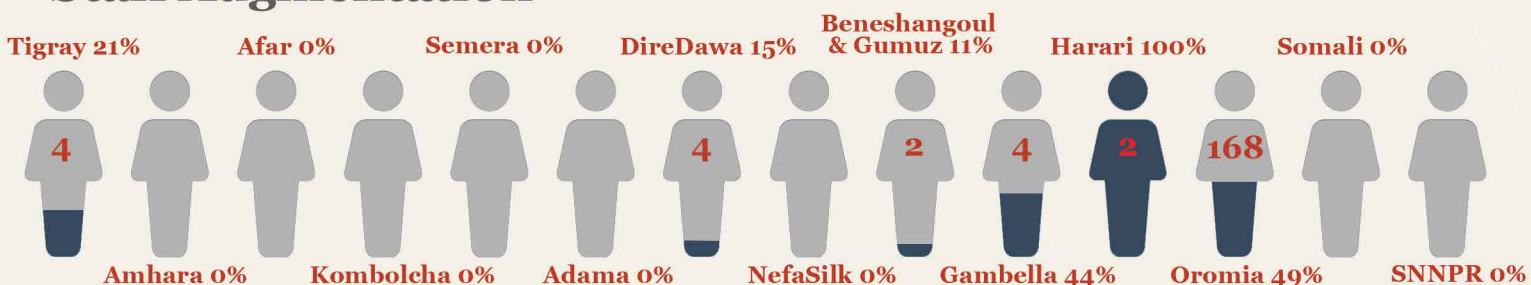

Support to NDRMC

5 Experts
Seconded to NDRMC

250 M²
Office space refurbished

10,000 Bags
Food rebagged

Staff Augmentation

The Logistics Cluster is led by