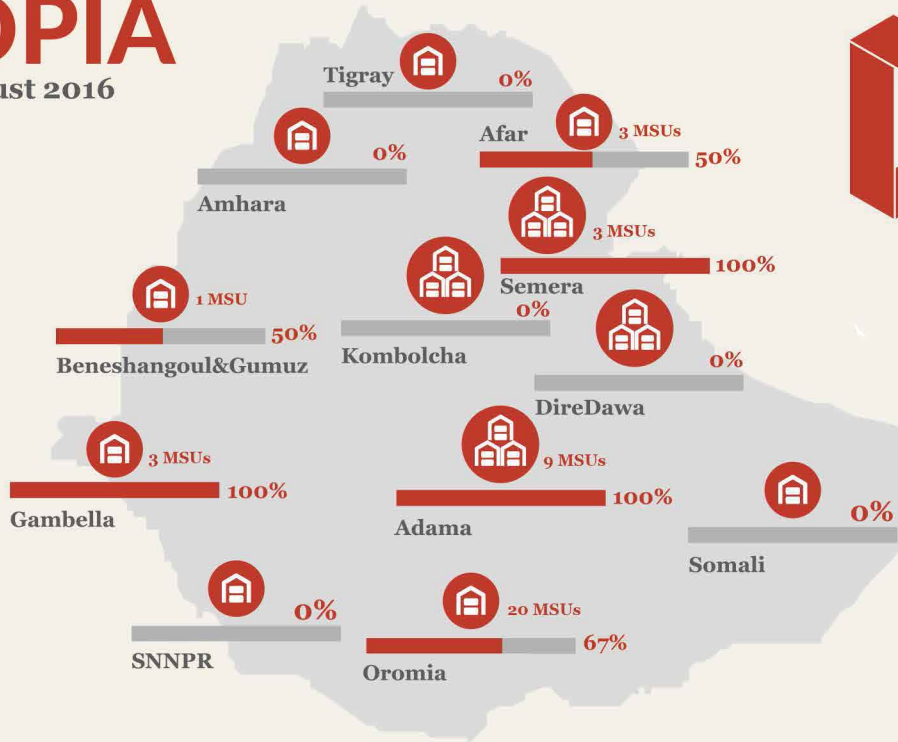

ETHIOPIA

As of 12 August 2016

Storage Augmentation

Total Augmentation

Transportation

432 MT
Transported

58
Trucks Mobilized

3 Days
Average Response Time