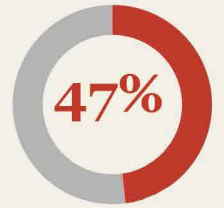

ETHIOPIA

As of 12 August 2016

Storage Augmentation

Total Augmentation

Transportation

432 MT
Transported

58
Trucks Mobilized

3 Days
Average Response Time