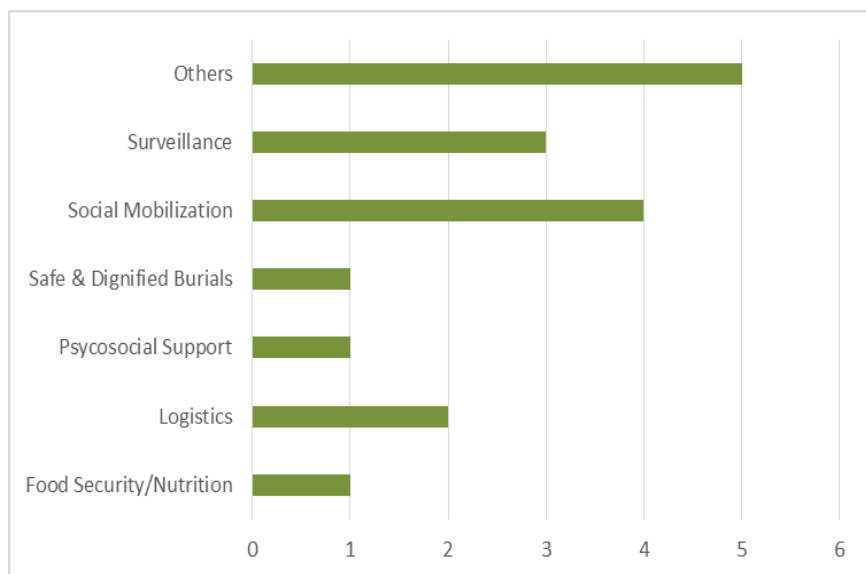

Partners by Pillar