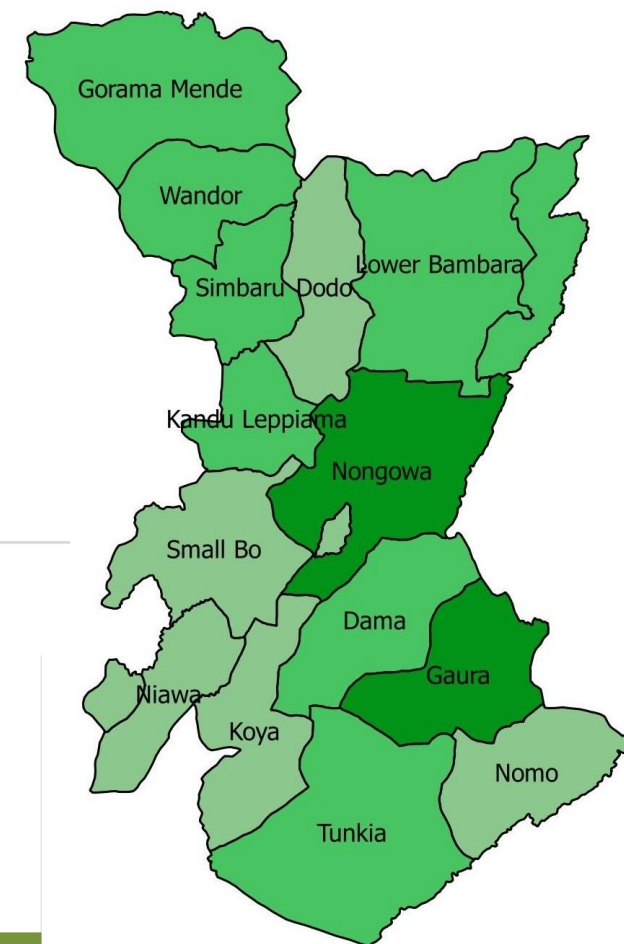

8 Active Partners Involved in Ebola Response Activities