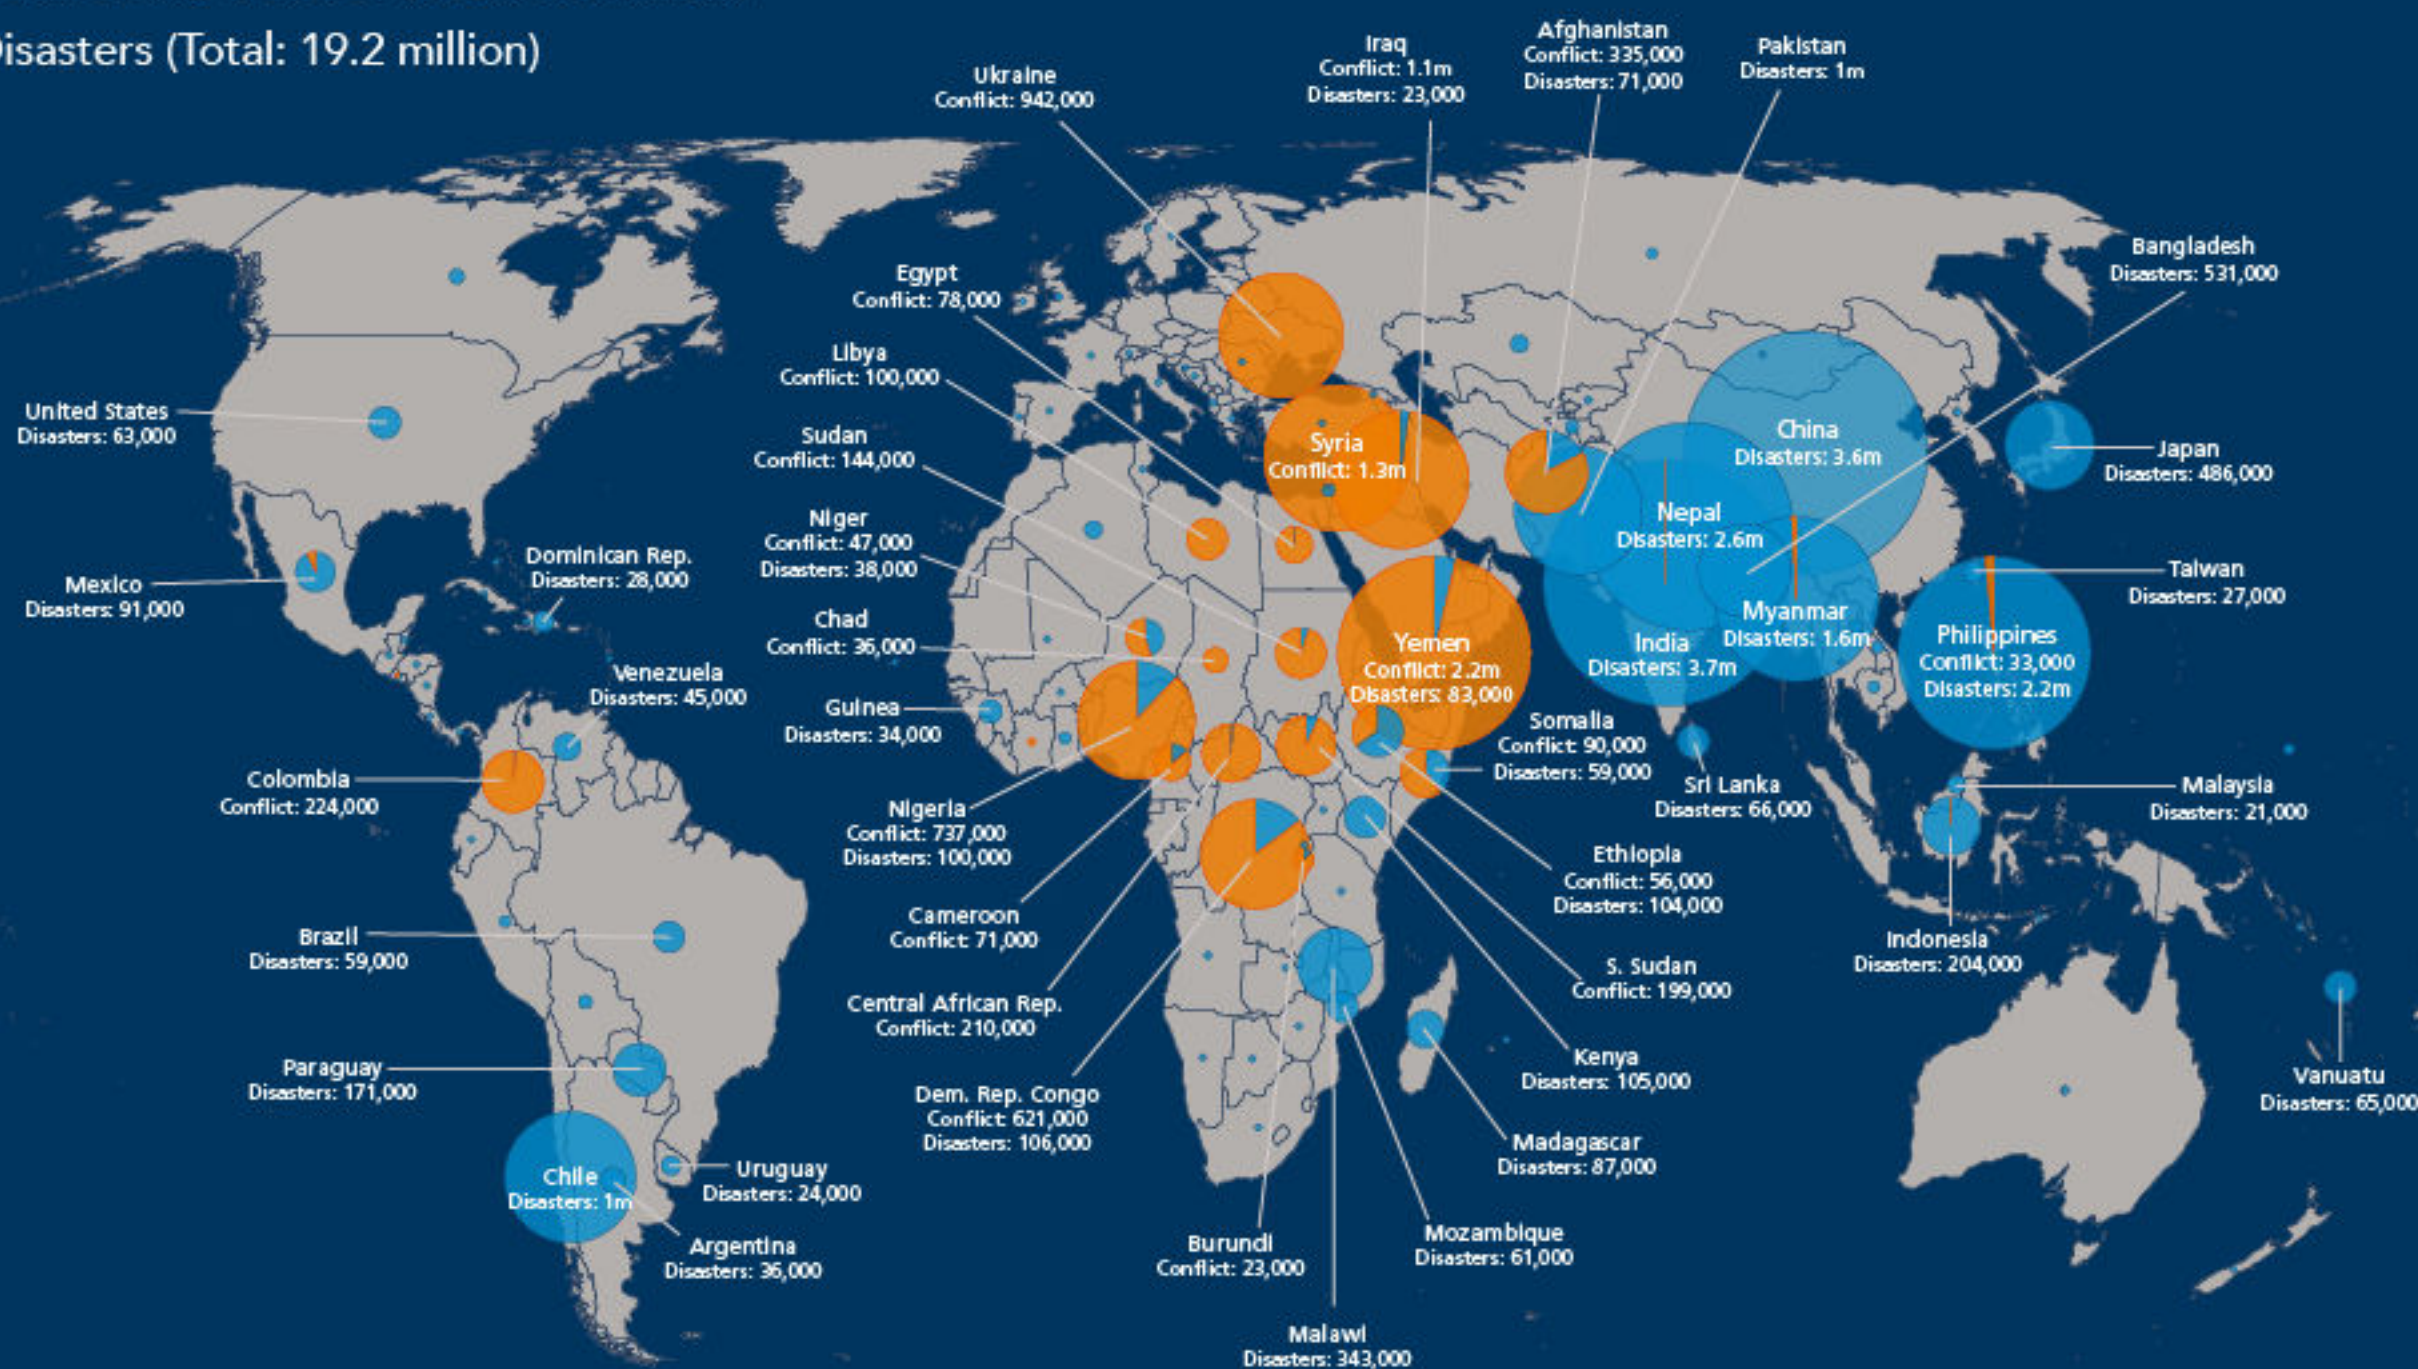

# New displacements associated with conflict and disasters in 2015

■ Conflict and violence (Total: 8.6 million)

■ Disasters (Total: 19.2 million)

NOTE: For both types of displacement, the number is shown only when it exceeds 20,000. The size of the pie charts is fixed for estimates of 5,000 or less. In a few cases, the same person may be displaced more than once.