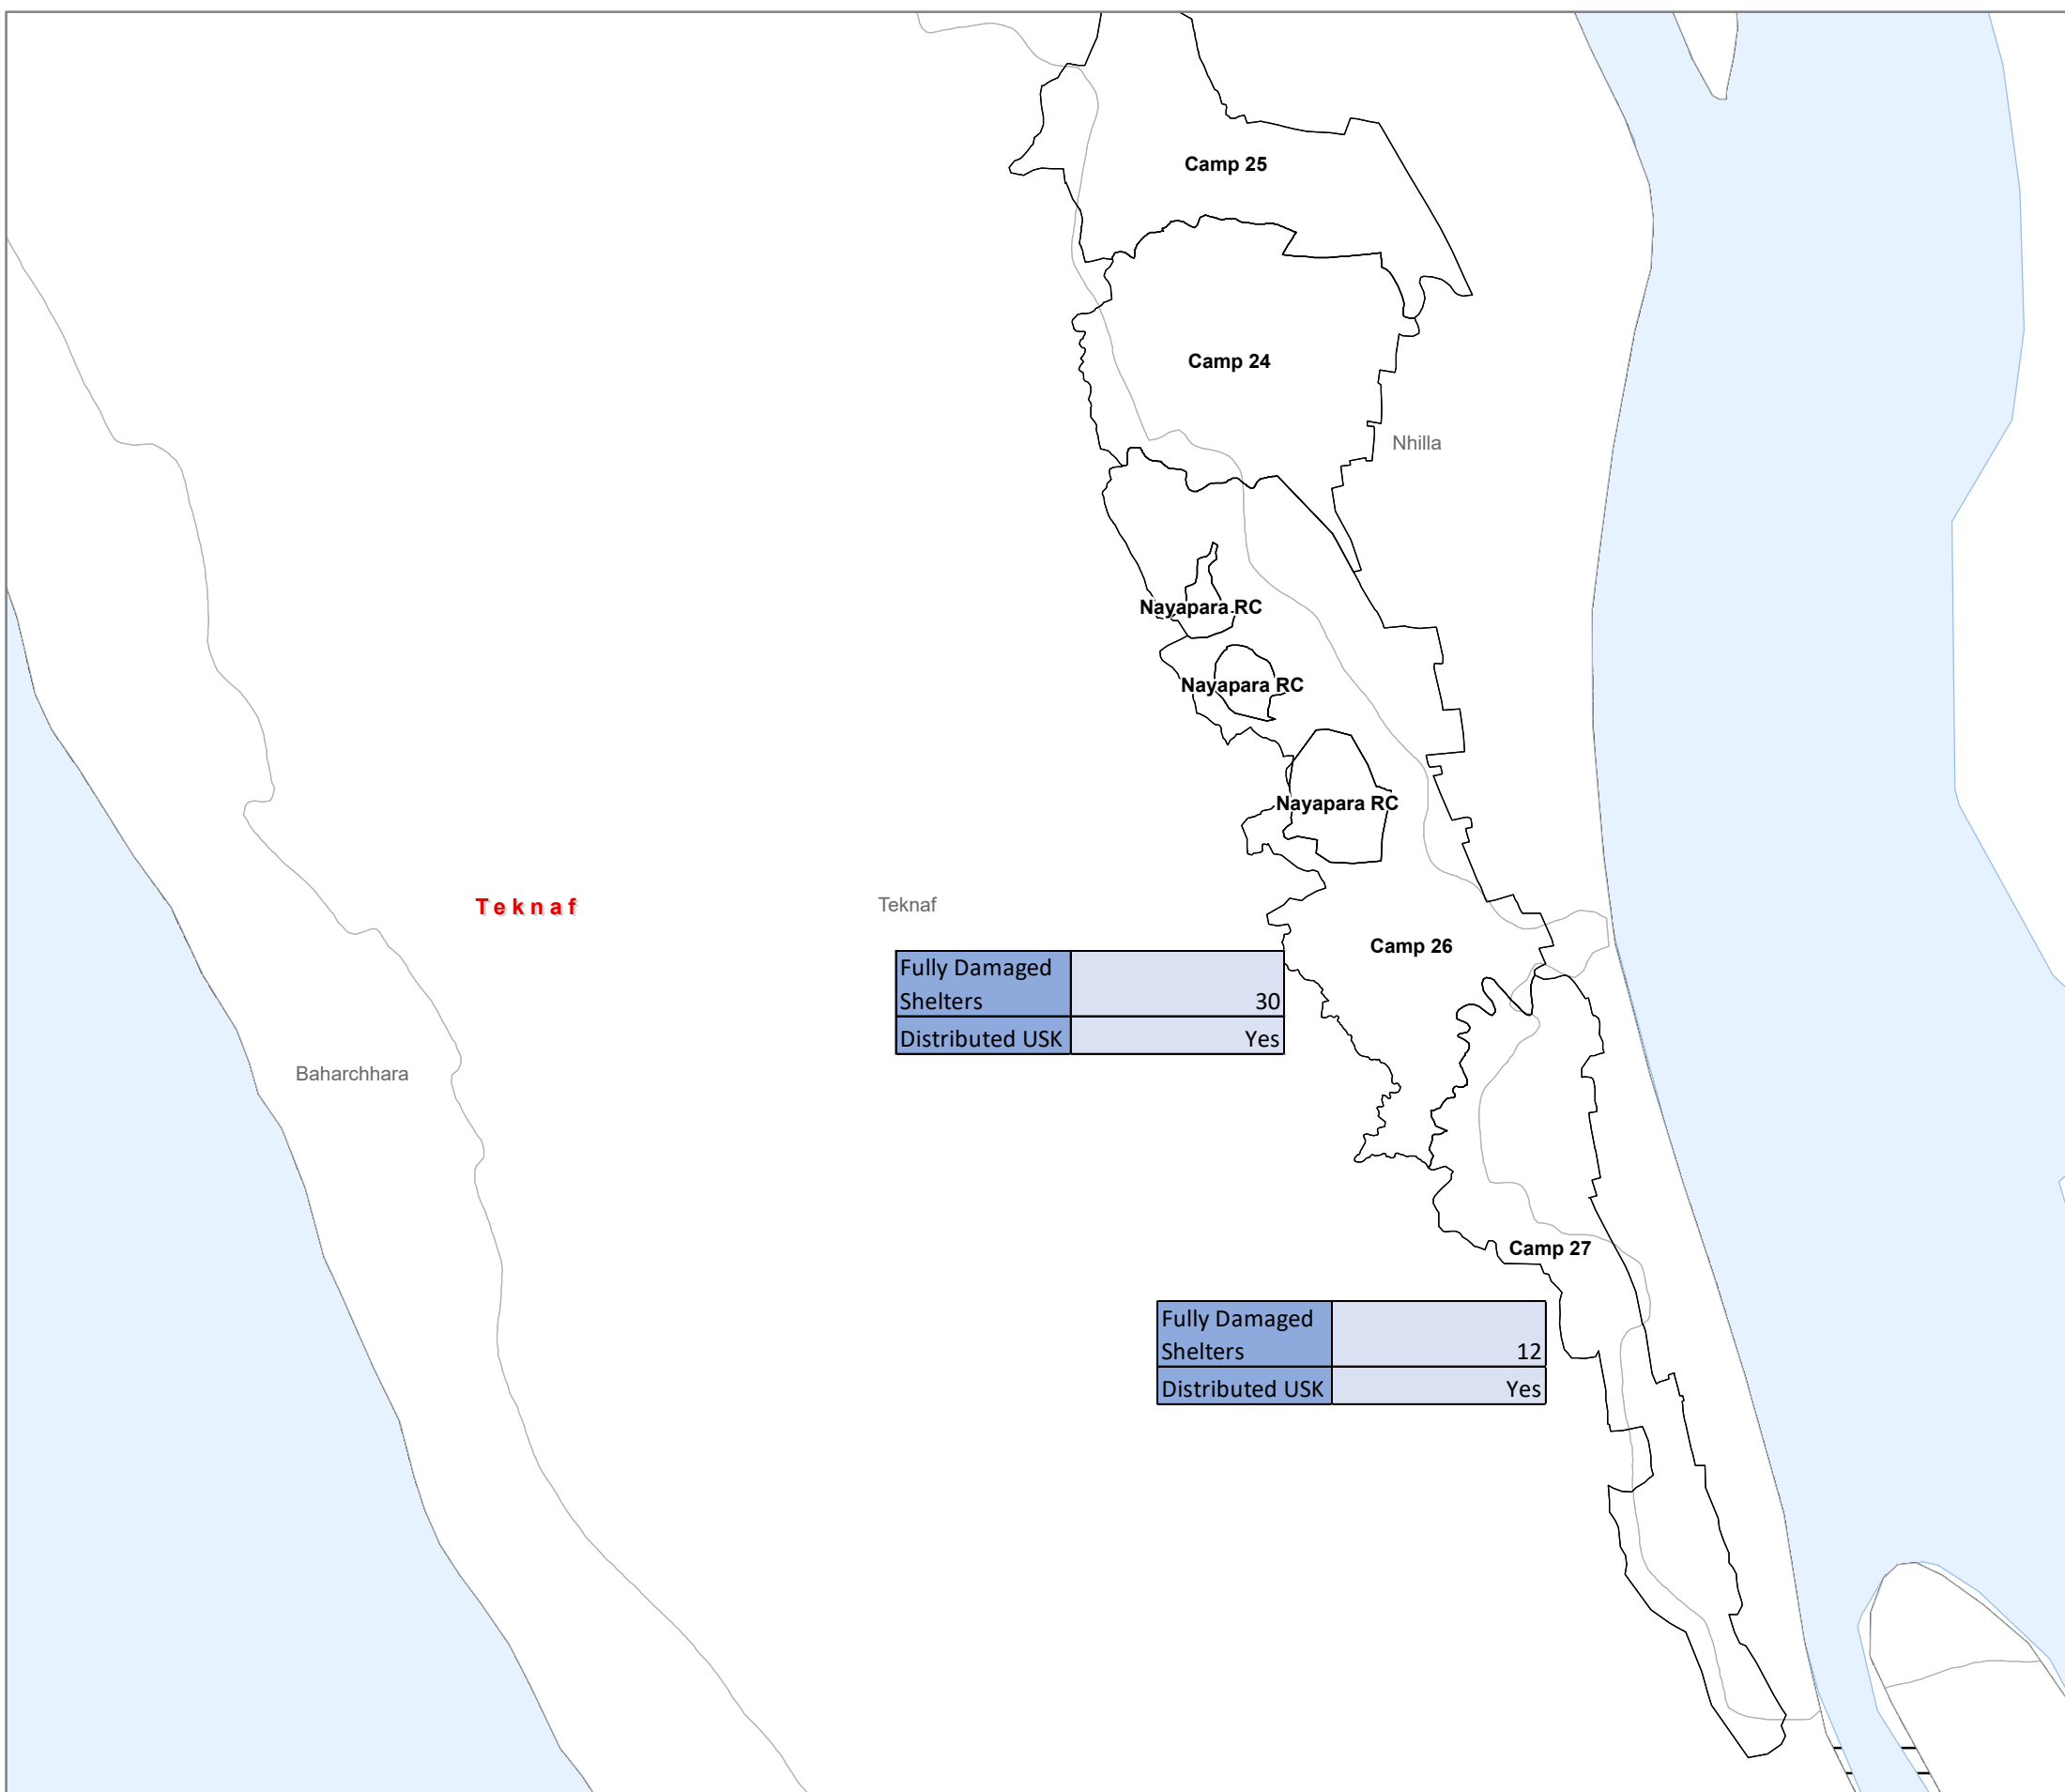

N

Note: This map highlights the fully damaged shelters by category 1 incident report.

Creation date: 14 June 2018 | Sources: BBS, HDX, ISCG

The boundaries and names shown and the designations used on this map do not imply official endorsement or acceptance by the United Nations.

Note: This map highlights the fully damaged shelters by category 1 incident report.

Creation date: 14 June 2018 | Sources: BBS, HDX, ISCG

The boundaries and names shown and the designations used on this map do not imply official endorsement or acceptance by the United Nations.