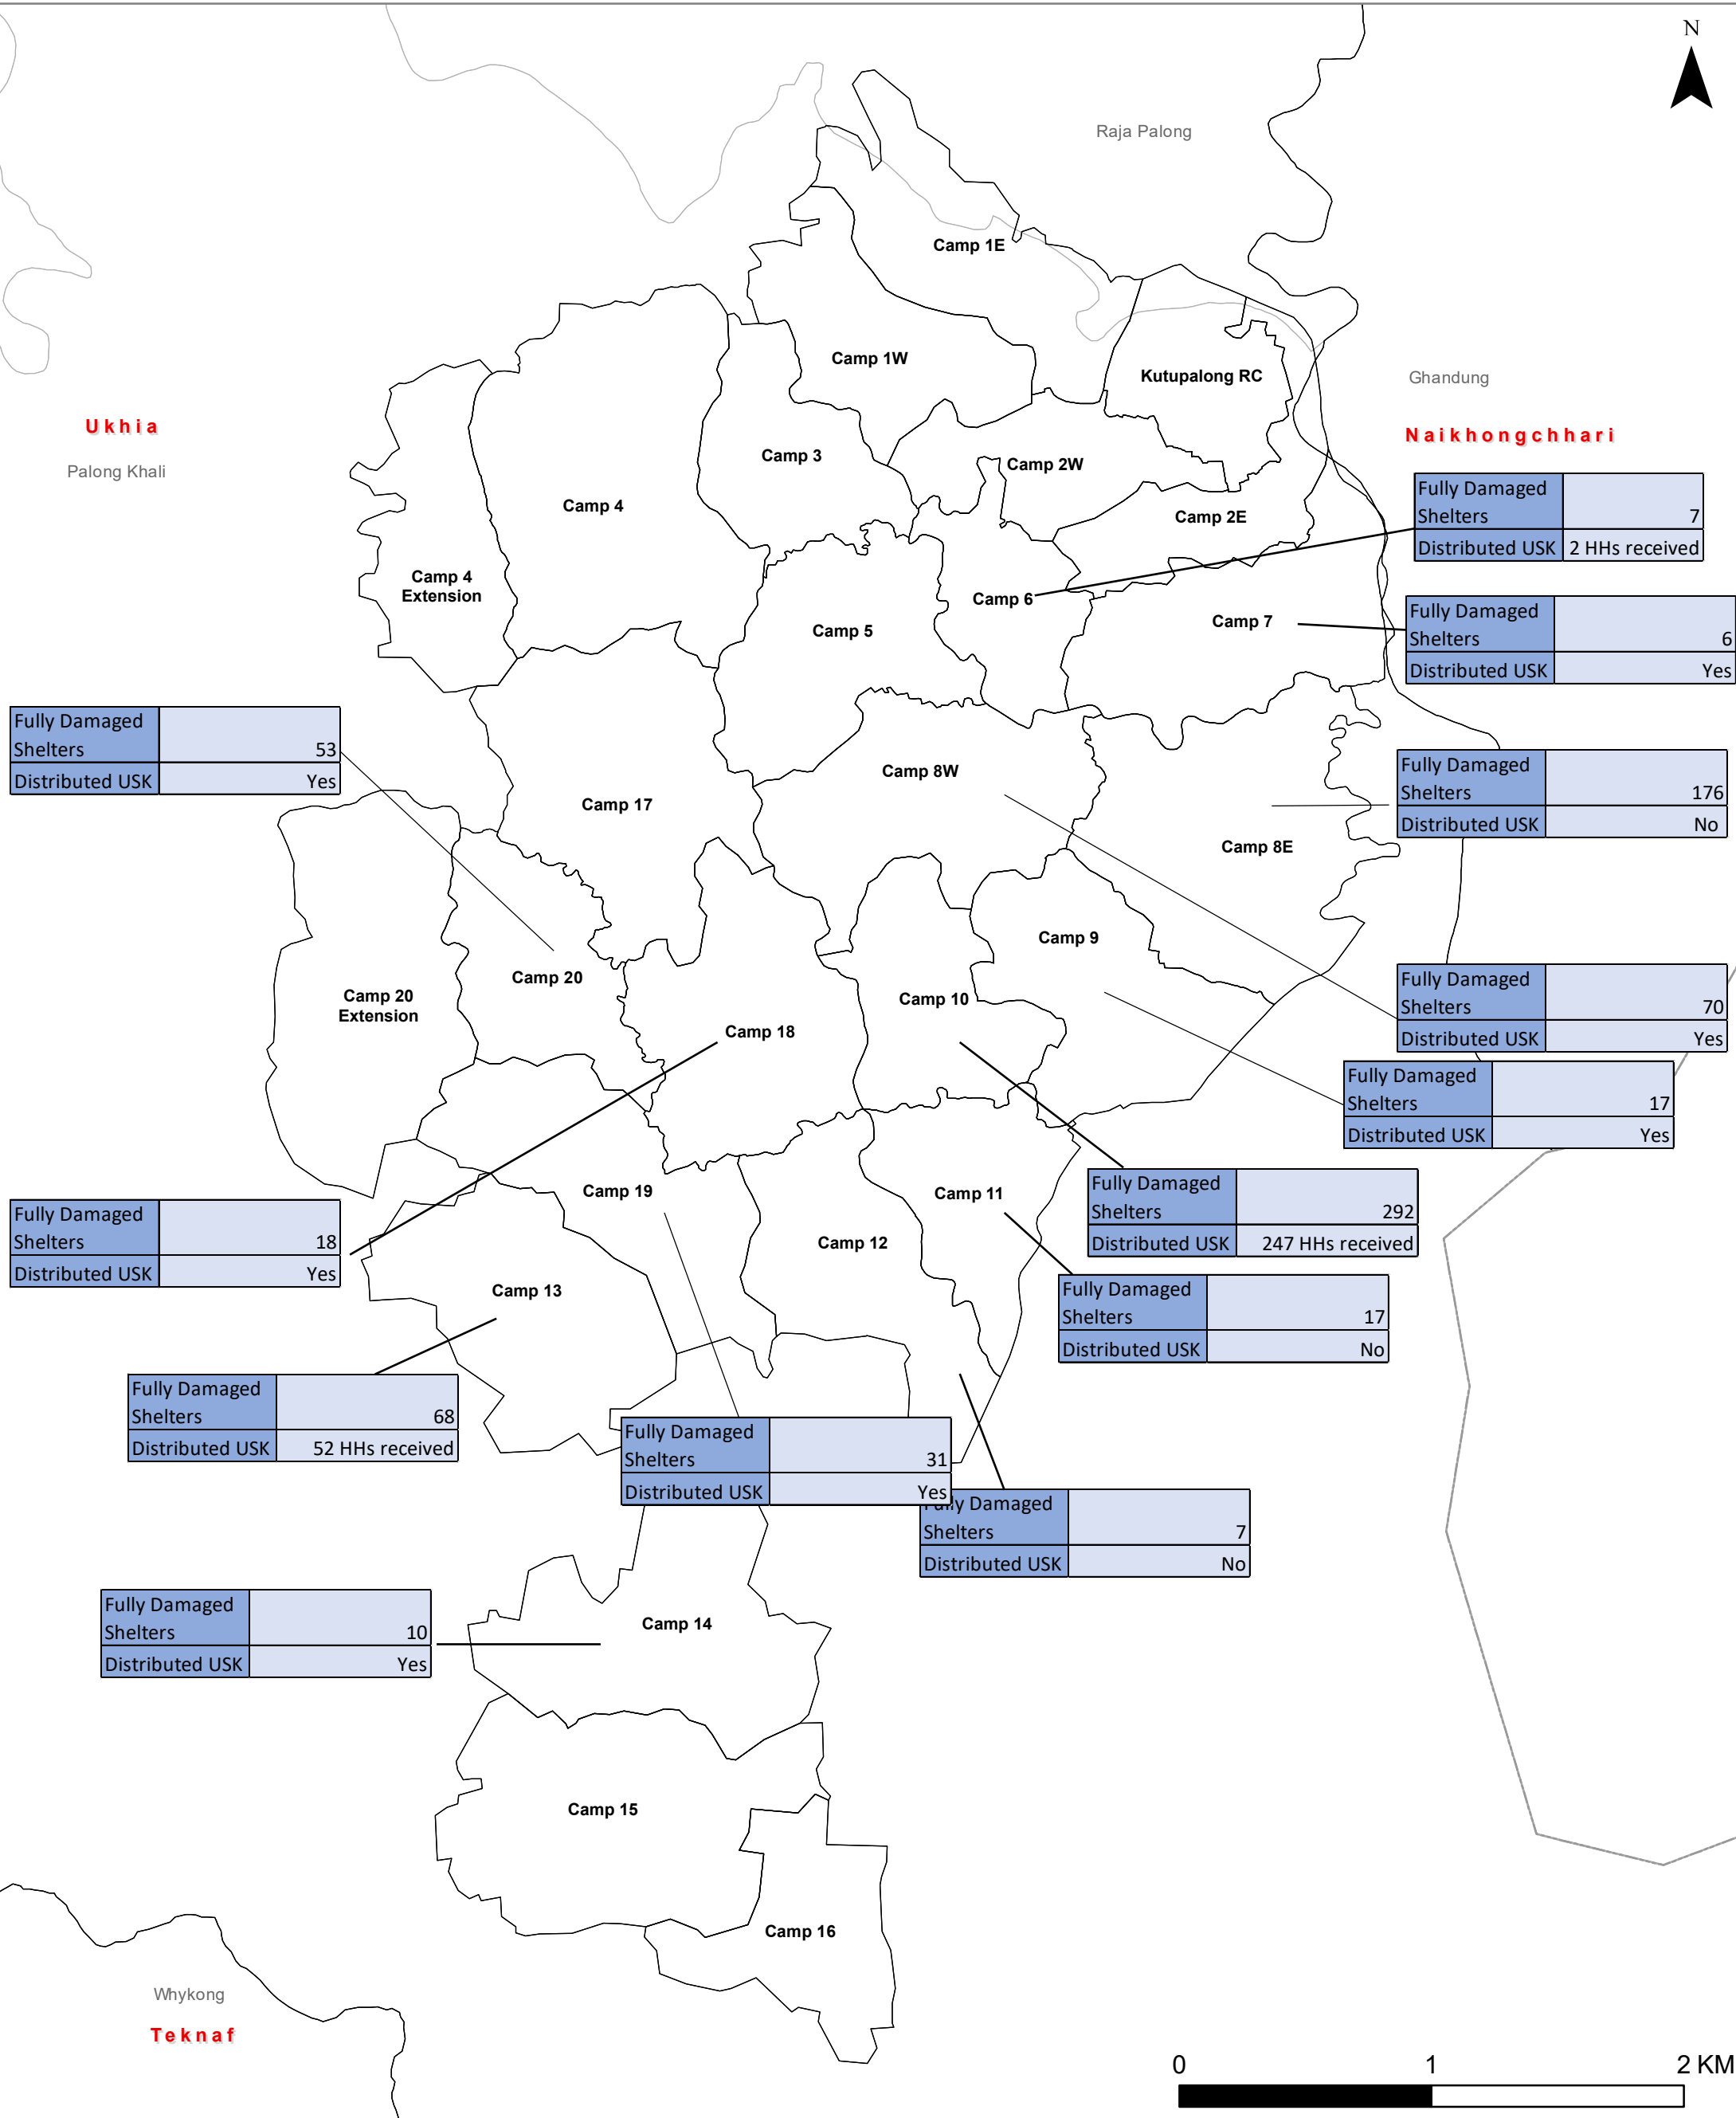

N

Note: This map highlights the fully damaged shelters by category 1 incident report.

Creation date: 14 June 2018 | Sources: BBS, HDX, ISCG

The boundaries and names shown and the designations used on this map do not imply official endorsement or acceptance by the United Nations.

Note: This map highlights the fully damaged shelters by category 1 incident report.

Creation date: 14 June 2018 | Sources: BBS, HDX, ISCG

The boundaries and names shown and the designations used on this map do not imply official endorsement or acceptance by the United Nations.