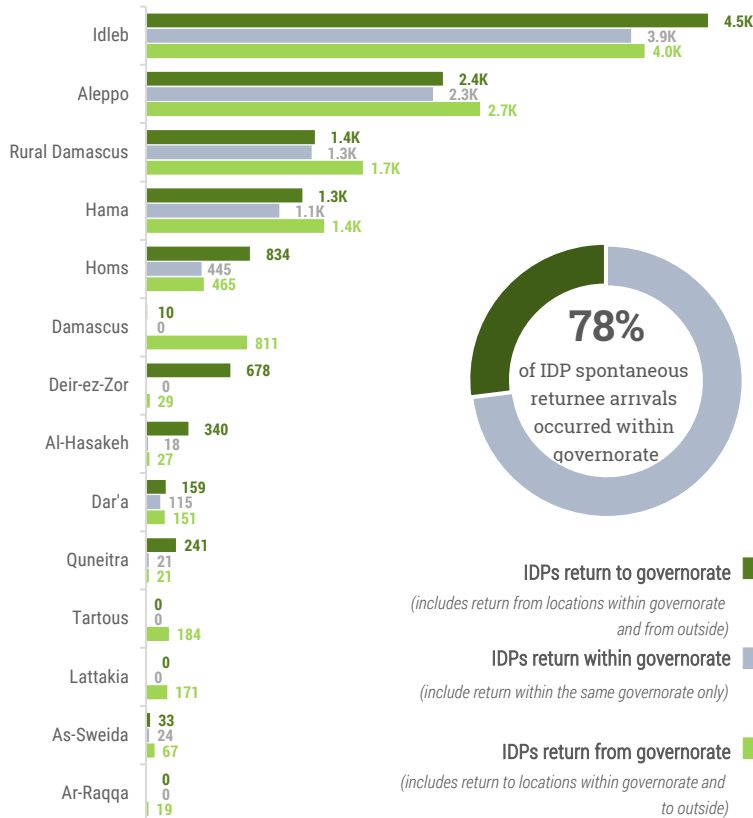

At the community level, the Darayya community in Rural Damascus governorate and Khan Shaykun community in Idlib governorate each received some 600 returns, the highest number of spontaneous return movements in April, while the Homs community in Homs governorate and Aleppo city centre each received some 500 return movements. The Al Mayadin community in Deir-ez-Zor governorate and Tiba Elemam community in Hama governorate each received around 300 return movements, while the Rasm Haram community in Aleppo governorate received around 200 return movements in April.

Notes:

- The returns refer to IDP spontaneous returns and do not necessarily follow the global definitions of 'Returnees' or durable solutions for IDPs.
- The IDP spontaneous returns include IDPs returning to their homes or communities of origin.
- The IDP spontaneous returns term used in this monthly report refers to the return movements occurred in the reported period only.
- The process of verification is based on triangulation of verified IDP spontaneous returns reported by different mechanisms and further examined by the IDP TF through cross-checking population numbers from previous years.

Governorate summary