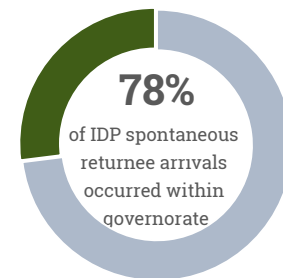

At the community level, the Darayya community in Rural Damascus governorate and Khan Shaykun community in Idlib governorate each received some 600 returns, the highest number of spontaneous return movements in April, while the Homs community in Homs governorate and Aleppo city centre each received some 500 return movements. The Al Mayadin community in Deir-ez-Zor governorate and Tiba Elemam community in Hama governorate each received around 300 return movements, while the Rasm Haram community in Aleppo governorate received around 200 return movements in April.

Notes:

- The returns refer to IDP spontaneous returns and do not necessarily follow the global definitions of 'Returnees' or durable solutions for IDPs.
- The IDP spontaneous returns include IDPs returning to their homes or communities of origin.
- The IDP spontaneous returns term used in this monthly report refers to the return movements occurred in the reported period only.
- The process of verification is based on triangulation of verified IDP spontaneous returns reported by different mechanisms and further examined by the IDP TF through cross-checking population numbers from previous years.

Governorate summary