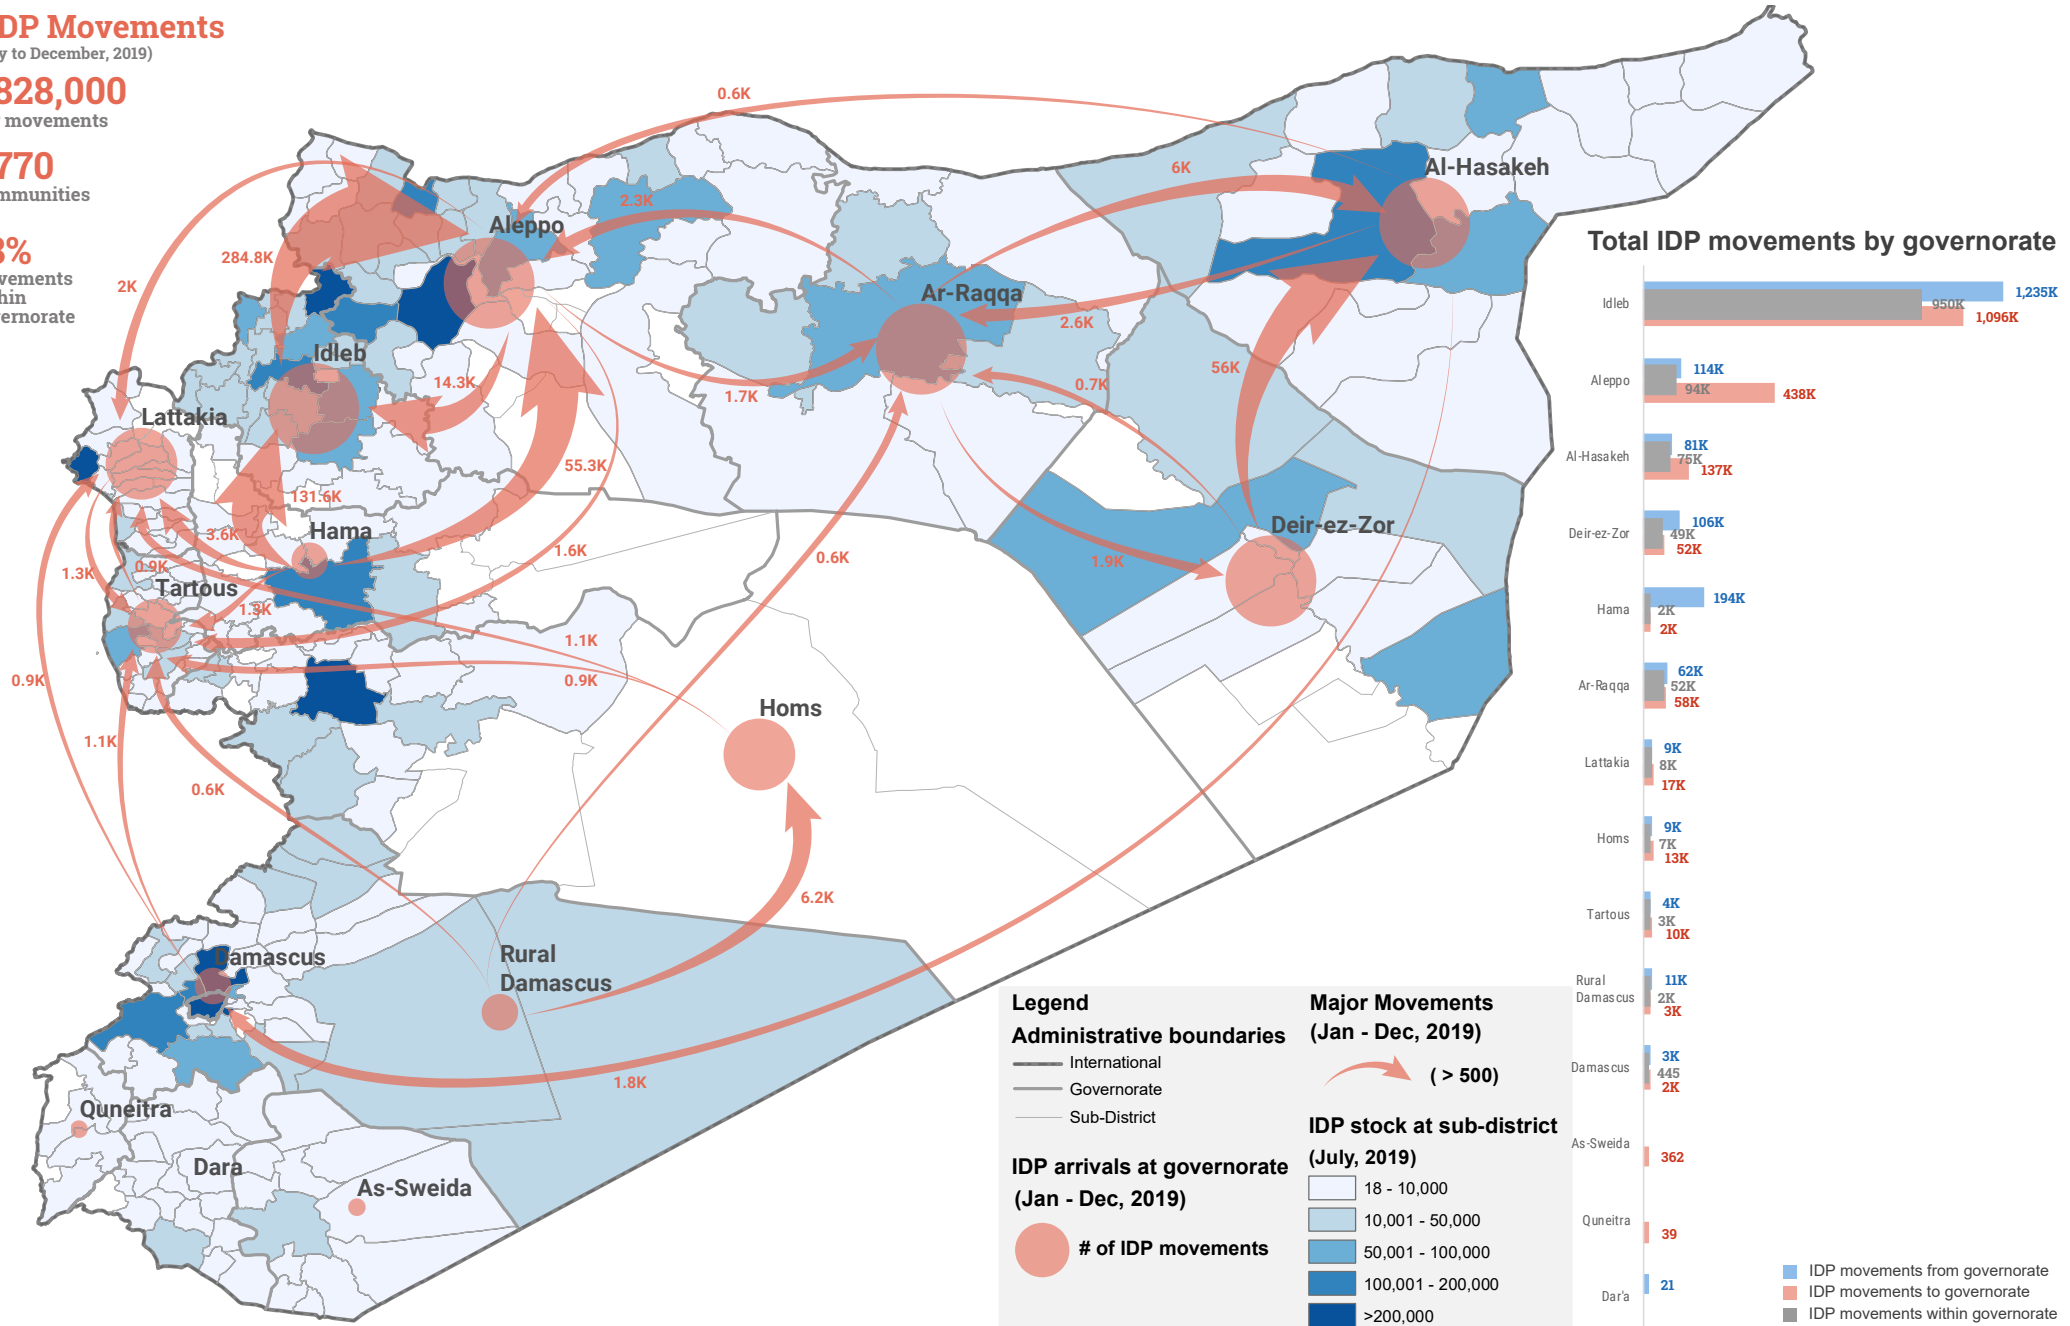

# SYRIAN ARAB REPUBLIC

## IDP Stock and Flow Data, Jan - Dec, 2019

As of 31 December 2019

### Total IDP Movements

(from January to December, 2019)

**1,828,000**  
IDP movements

**1,770**  
Communities

**68%**  
Movements within governorate

The boundaries and names shown and the designations used on this map do not imply official endorsement or acceptance by the United Nations. Arrows on the map do not show actual IDP movement paths.