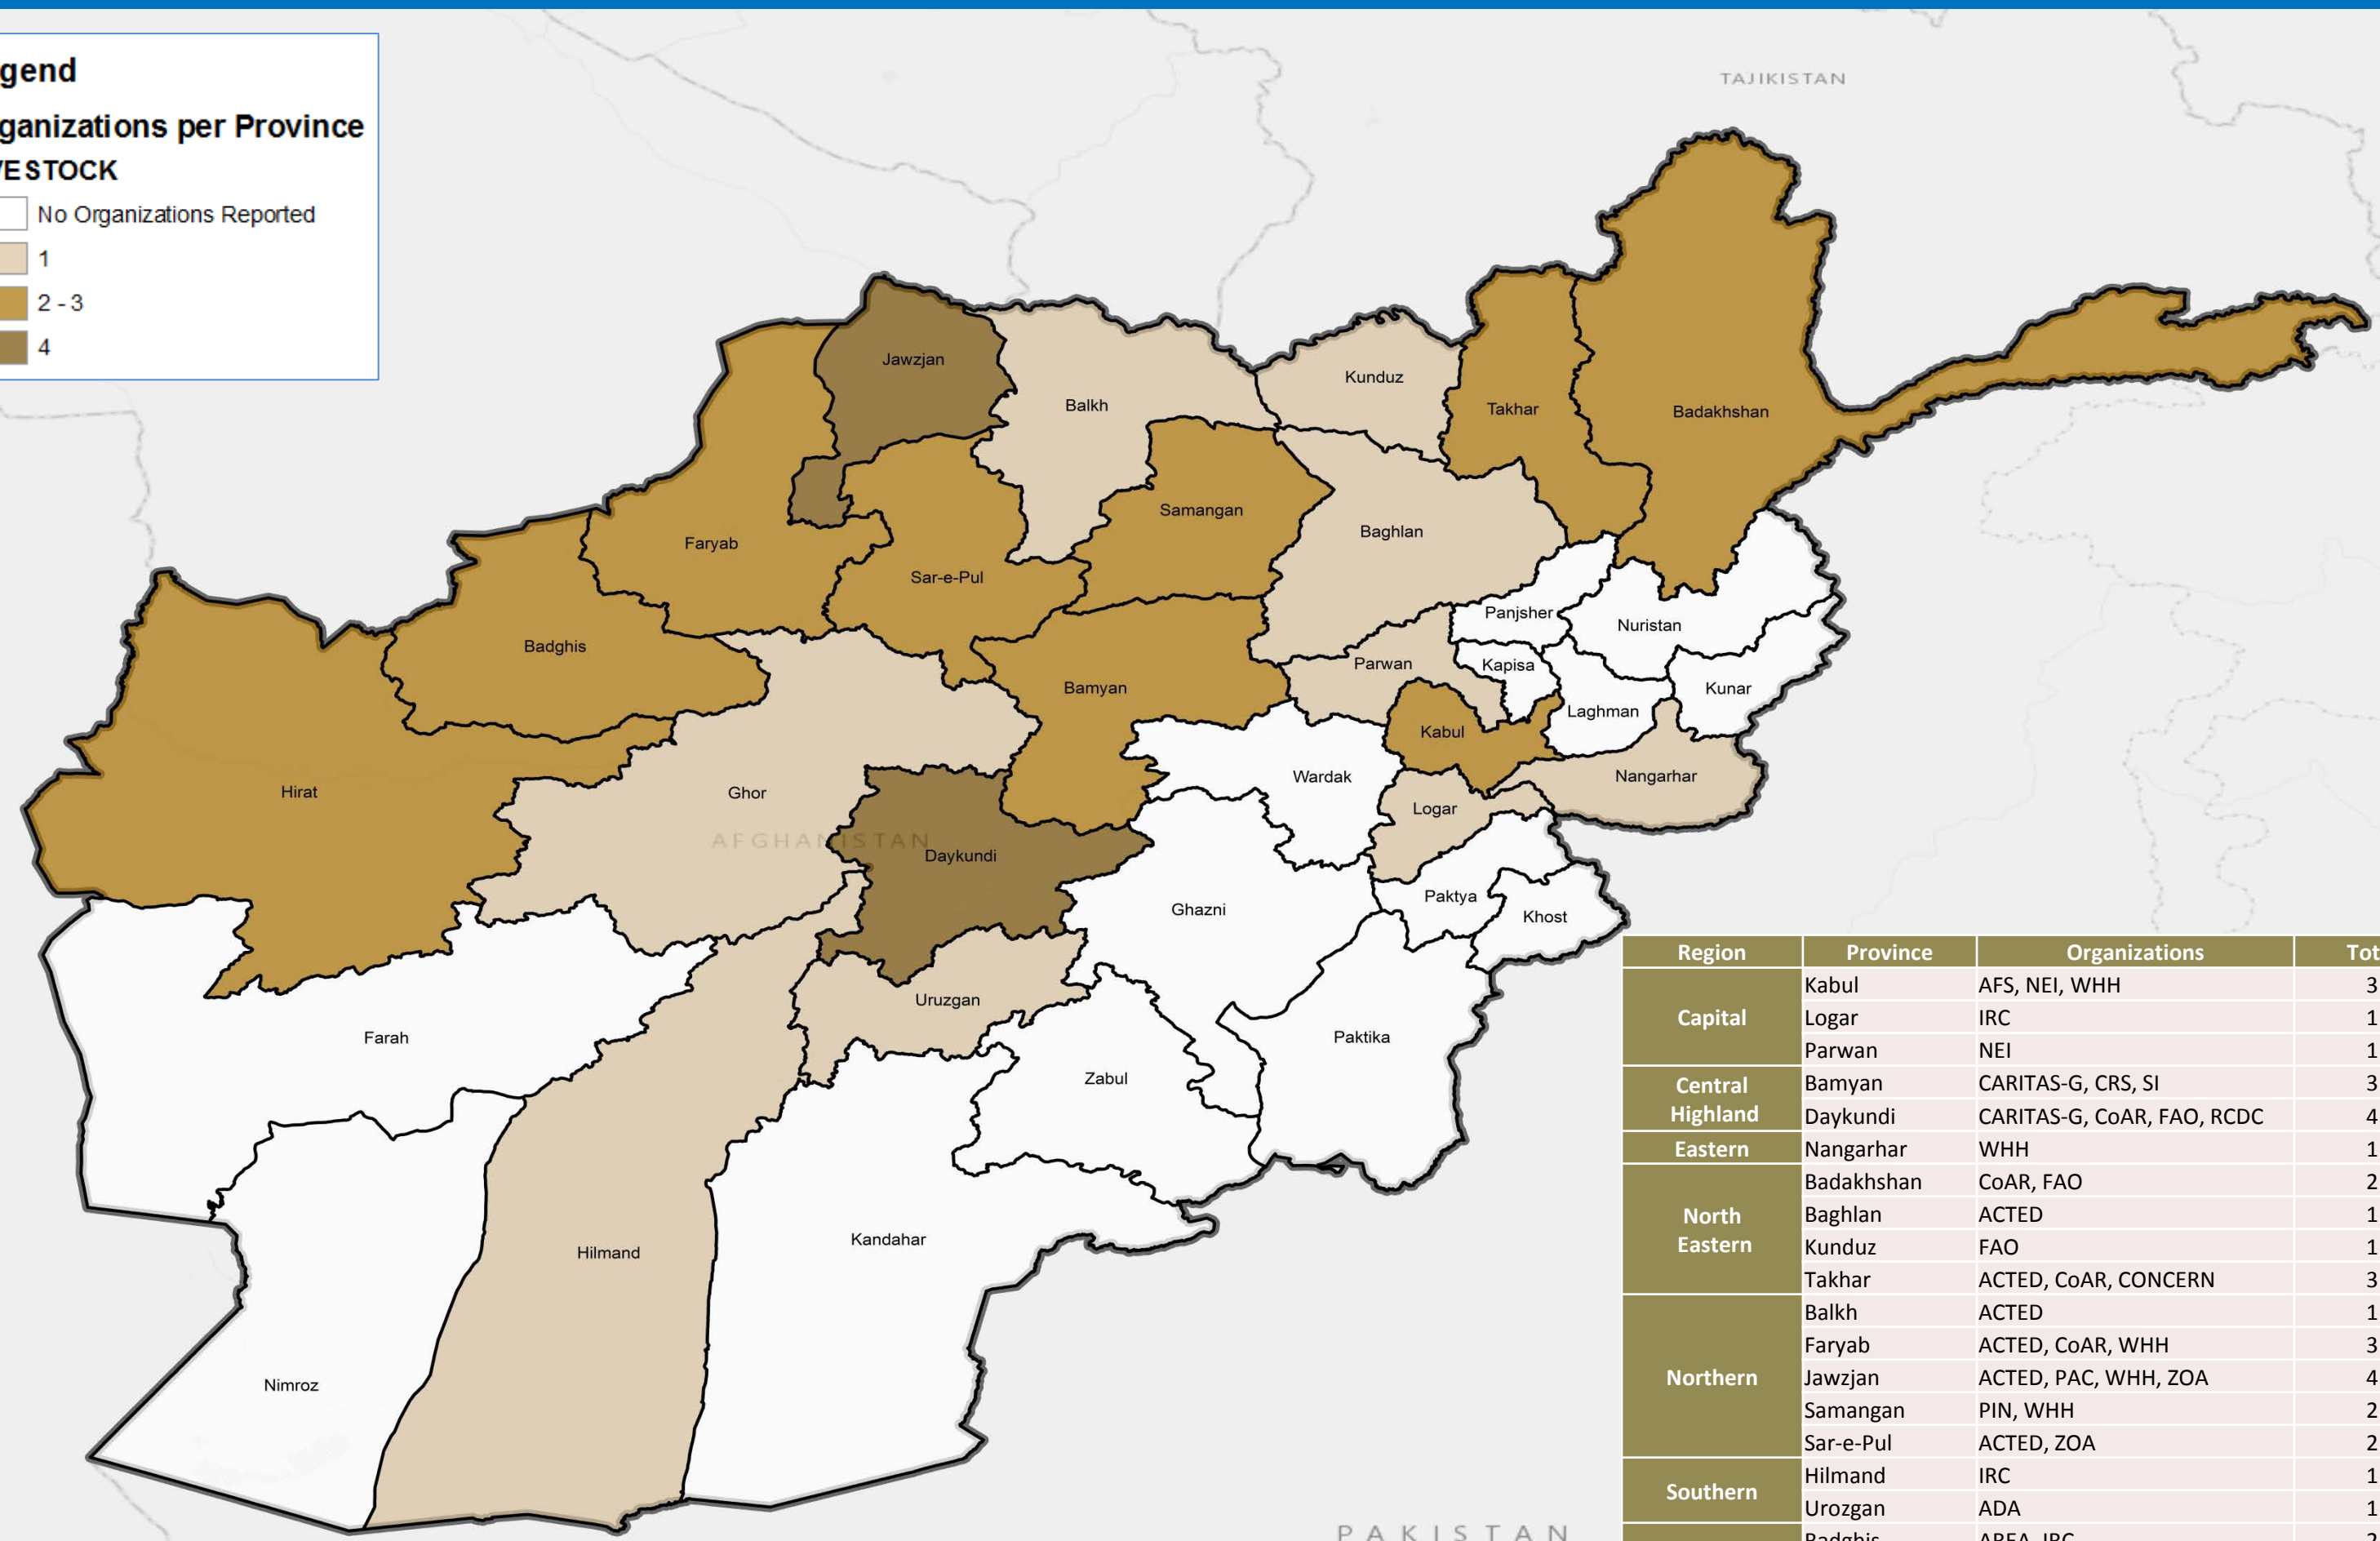

Disclaimer and Source: This map is compiled by IMMAP. Datum/Projection: WGS84/Geographic. Date created: 23/02/2016.
IMMAP in Afghanistan is funded by The United States Agency for International Development (USAID)/ Office of U.S. Foreign Disaster Assistance (OFDA). The data, boundaries and names and the designations used on this map do not imply official endorsement or acceptance by IMMAP or USAID/OFDA. All information is the best available at the time this map was produced. For copies or information regarding specific data sources and methodology: Afghanistan@immap.org
Data source: Food Security and Agriculture Cluster (FSAC)

Legend

Organizations per Province

LIVESTOCK

- No Organizations Reported
- 1
- 2 - 3
- 4

Region	Province	Organizations	Total
Capital	Kabul	AFS, NEI, WHH	3
	Logar	IRC	1
	Parwan	NEI	1
Central Highland	Bamyan	CARITAS-G, CRS, SI	3
	Daykundi	CARITAS-G, CoAR, FAO, RCDC	4
Eastern	Nangarhar	WHH	1
North Eastern	Badakhshan	CoAR, FAO	2
	Baghlan	ACTED	1
	Kunduz	FAO	1
Northern	Takhar	ACTED, CoAR, CONCERN	3
	Balkh	ACTED	1
	Faryab	ACTED, CoAR, WHH	3
Northern	Jawzjan	ACTED, PAC, WHH, ZOA	4
	Samangan	PIN, WHH	2
	Sar-e-Pul	ACTED, ZOA	2
Southern	Hilmand	IRC	1
	Urozgan	ADA	1
Western	Badghis	AREA, IRC	2
	Ghor	CARITAS-G	1
	Hirat	CoAR, CRS, NEI	3