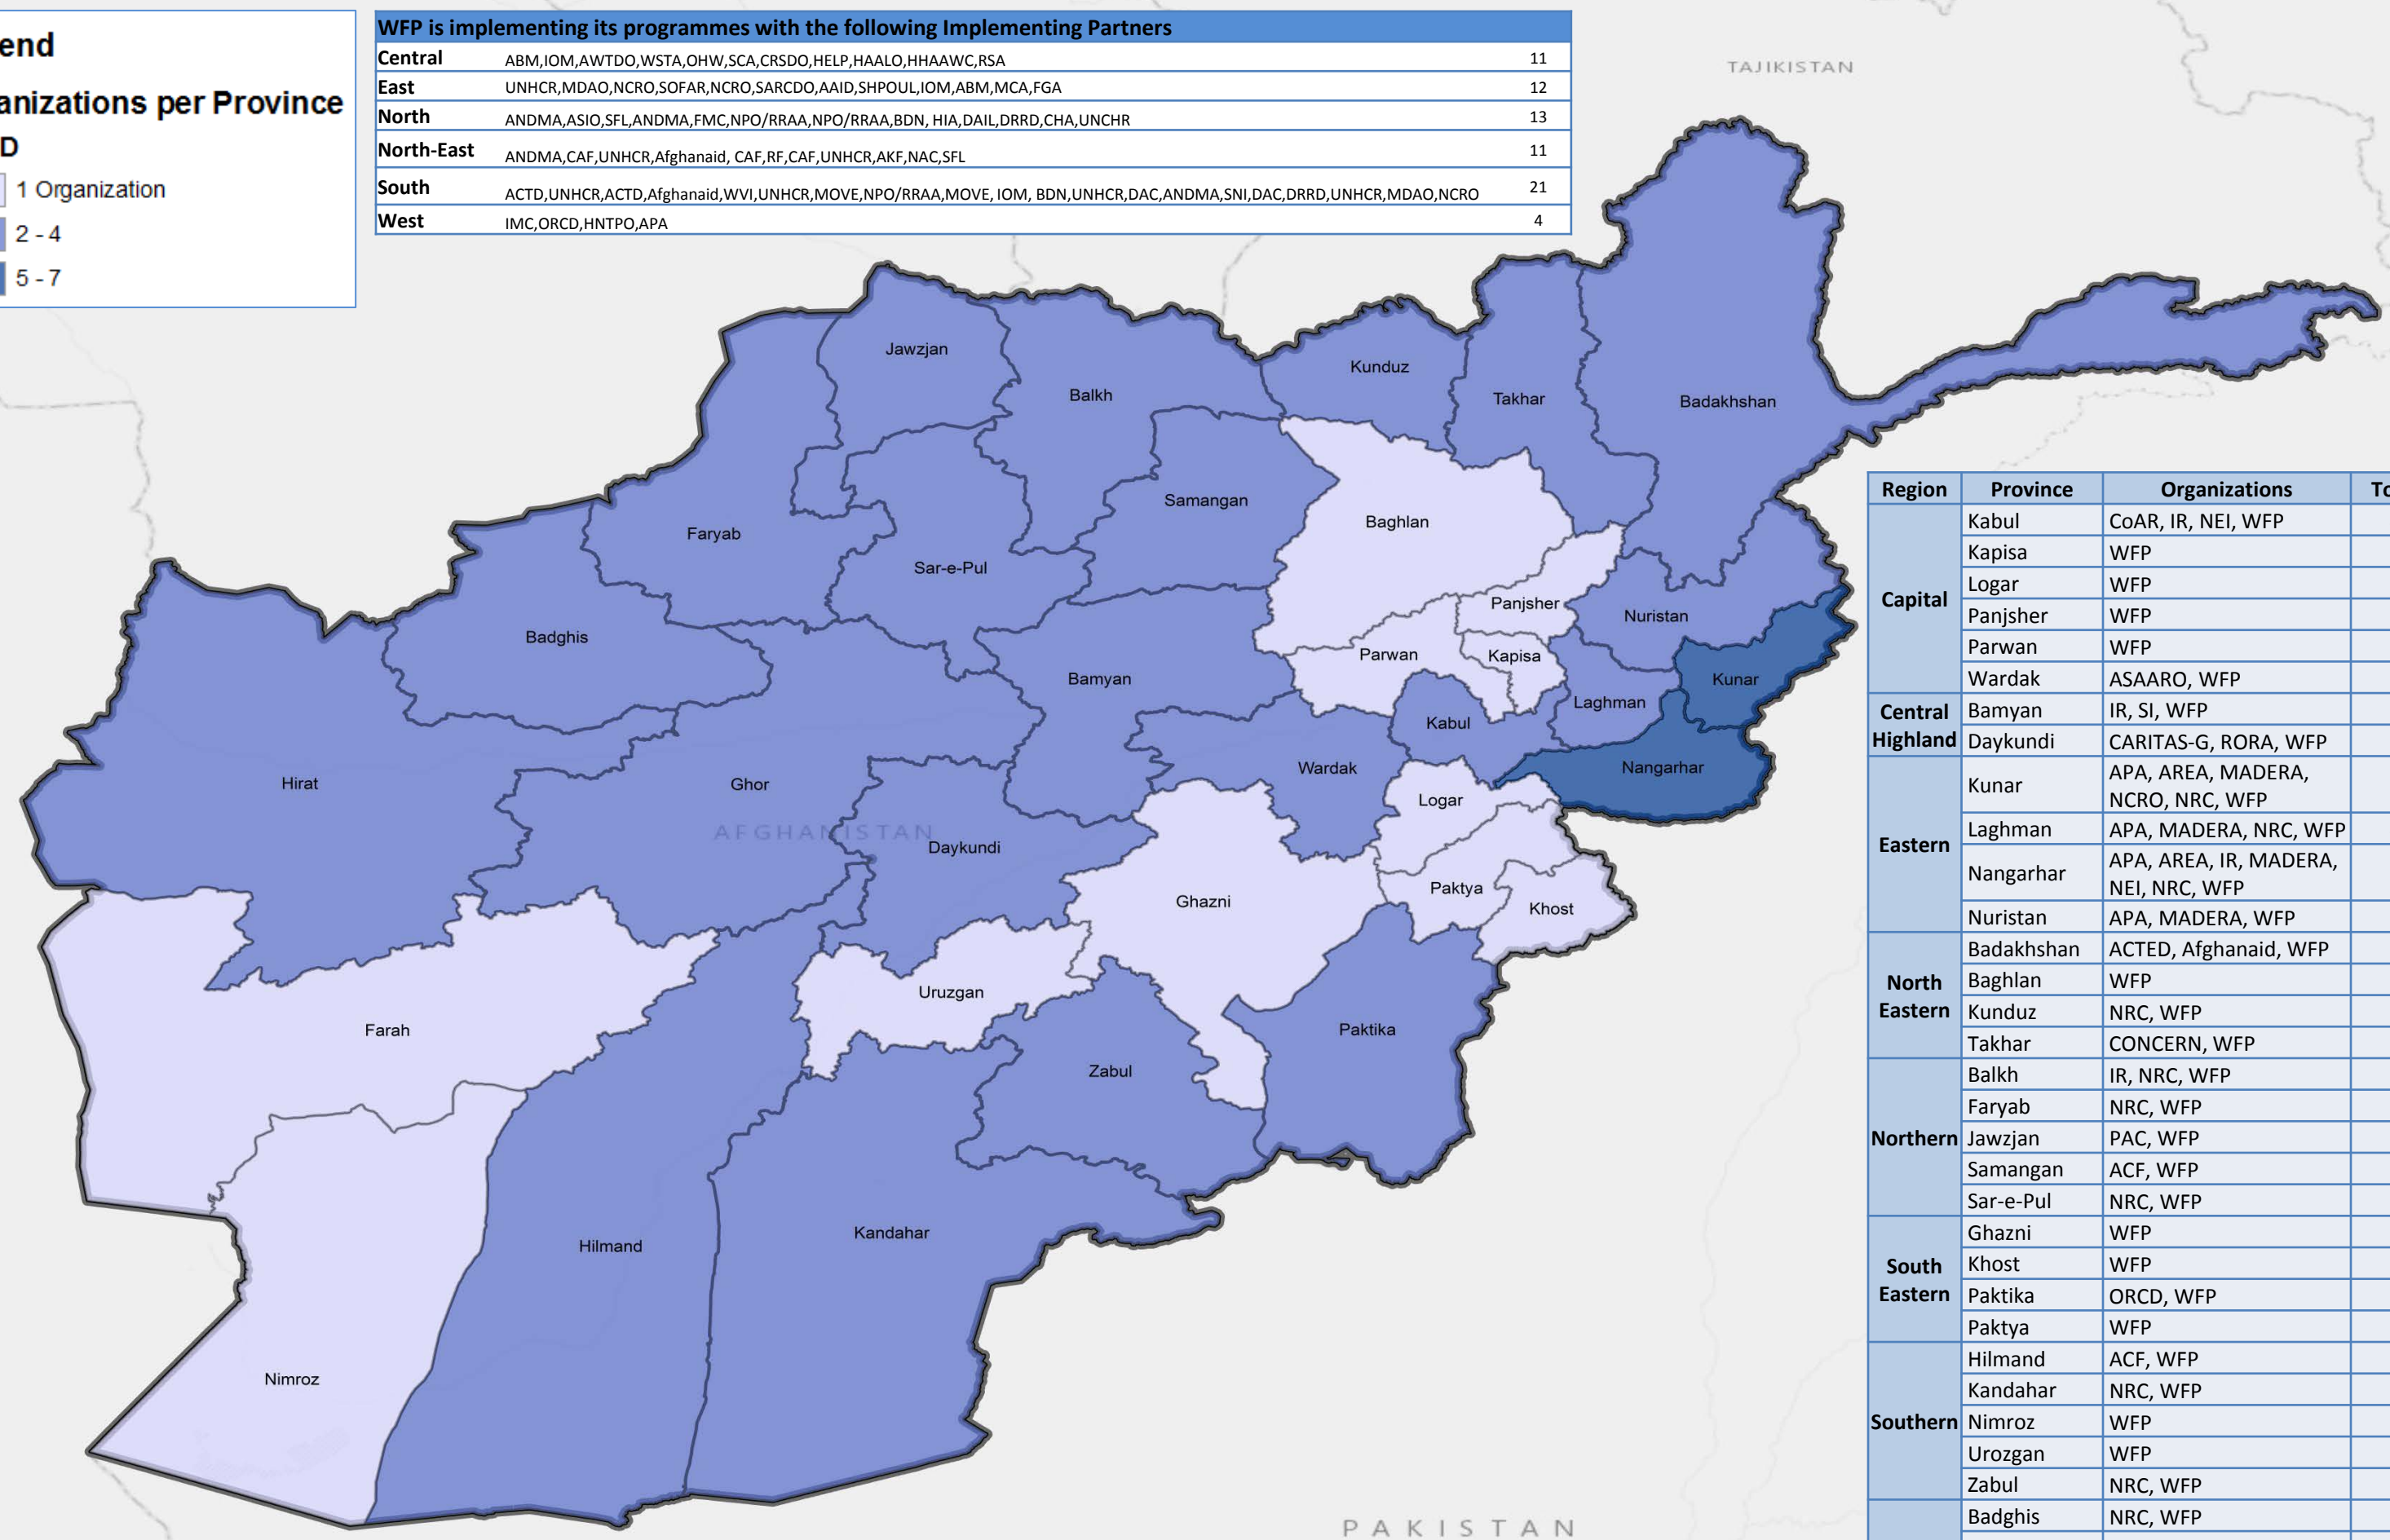

Legend

Organizations per Province

FOOD

- 1 Organization
- 2 - 4
- 5 - 7

WFP is implementing its programmes with the following Implementing Partners

Region	Implementing Partners	Count
Central	ABM,IOM,AWTDO,WSTA,OHW,SCA,CRSDO,HELP,HAALO,HHAAWC,RSA	11
East	UNHCR,MDAO,NCRO,SOFAR,NCRO,SARCD,AAID,SHPOUL,IOM,ABM,MCA,FGA	12
North	ANDMA,ASIO,SFL,ANDMA,FMC,NPO/RRAA,NPO/RRAA,BDN, HIA,DAIL,DRRD,CHA,UNCHR	13
North-East	ANDMA,CAF,UNHCR,Afghanaid, CAF,RF,CAF,UNHCR,AKF,NAC,SFL	11
South	ACTD,UNHCR,ACTD,Afghanaid,WVI,UNHCR,MOVE,NPO/RRAA,MOVE, IOM, BDN,UNHCR,DAC,ANDMA,SNI,DAC,DRRD,UNHCR,MDAO,NCRO	21
West	IMC,ORCD,HNTPO,APA	4

Region	Province	Organizations	Total
Capital	Kabul	CoAR, IR, NEI, WFP	4
	Kapisa	WFP	1
	Logar	WFP	1
	Panjsher	WFP	1
	Parwan	WFP	1
	Wardak	ASAARO, WFP	2
	Kunar		
Central Highland	Bamyan	IR, SI, WFP	3
	Daykundi	CARITAS-G, RORA, WFP	3
Eastern	Kunar	APA, AREA, MADERA, NCRO, NRC, WFP	6
	Laghman	APA, MADERA, NRC, WFP	4
	Nangarhar	APA, AREA, IR, MADERA, NEI, NRC, WFP	7
	Nuristan	APA, MADERA, WFP	3
North Eastern	Badakhshan	ACTED, Afghanaid, WFP	3
	Baghlan	WFP	1
	Kunduz	NRC, WFP	2
Northern	Takhar	CONCERN, WFP	2
	Balkh	IR, NRC, WFP	3
	Faryab	NRC, WFP	2
	Jawzjan	PAC, WFP	2
South Eastern	Samangan	ACF, WFP	2
	Sar-e-Pul	NRC, WFP	2
	Ghazni	WFP	1
	Khost	WFP	1
Southern	Paktika	ORCD, WFP	2
	Paktya	WFP	1
	Hilmand	ACF, WFP	2
Western	Kandahar	NRC, WFP	2
	Nimroz	WFP	1
	Urozgan	WFP	1
	Zabul	NRC, WFP	2
Western	Badghis	NRC, WFP	2
	Farah	WFP	1
	Ghor	ACF, WFP	2
Western	Hirat	NRC, WFP	2